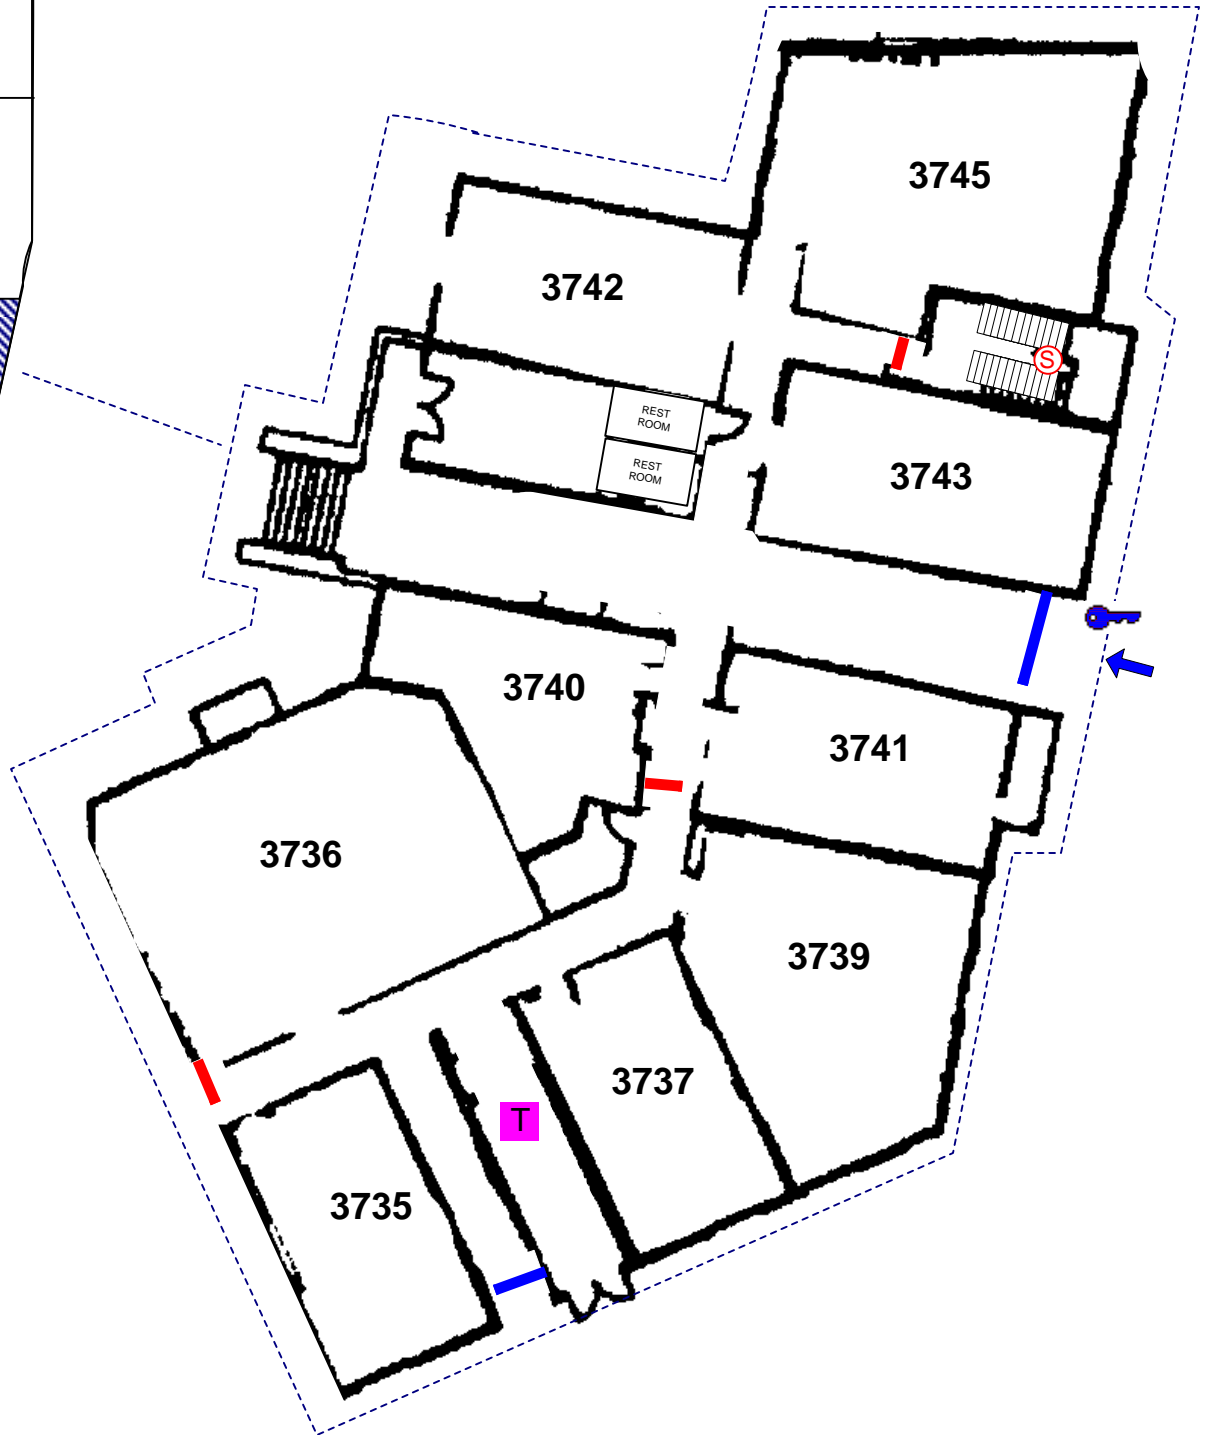

15525 Spectrum Level 3

Addison Circle
P - Block

06/15/99

FSA	FIRE ALARM PANEL	SPRINKLER RISER	FIRE HYDRANT	TRASH CHUTE	ELECTRONIC GATE	HEAT ACTIVATED FIRE DOOR
FIRE DEPT. CONNECTION	MAIN WATER SHUTOFF	STANDPIPE CONNECTION	SPRINKLER ISOLATION VALVE	HEAT DETECTOR	FIRE DOOR	MAIN SPRINKLER SHUTOFF
KNOX SWITCH	ELECTRICAL MAIN	ELEVATOR	ELEVATOR	HEAT DETECTOR	ENTRANCE / EXIT	
KNOX BOX	GAS SHUTOFF VALVE	STAIRS	SMOKE DETECTOR	PARKING ENTRANCE / EXIT		