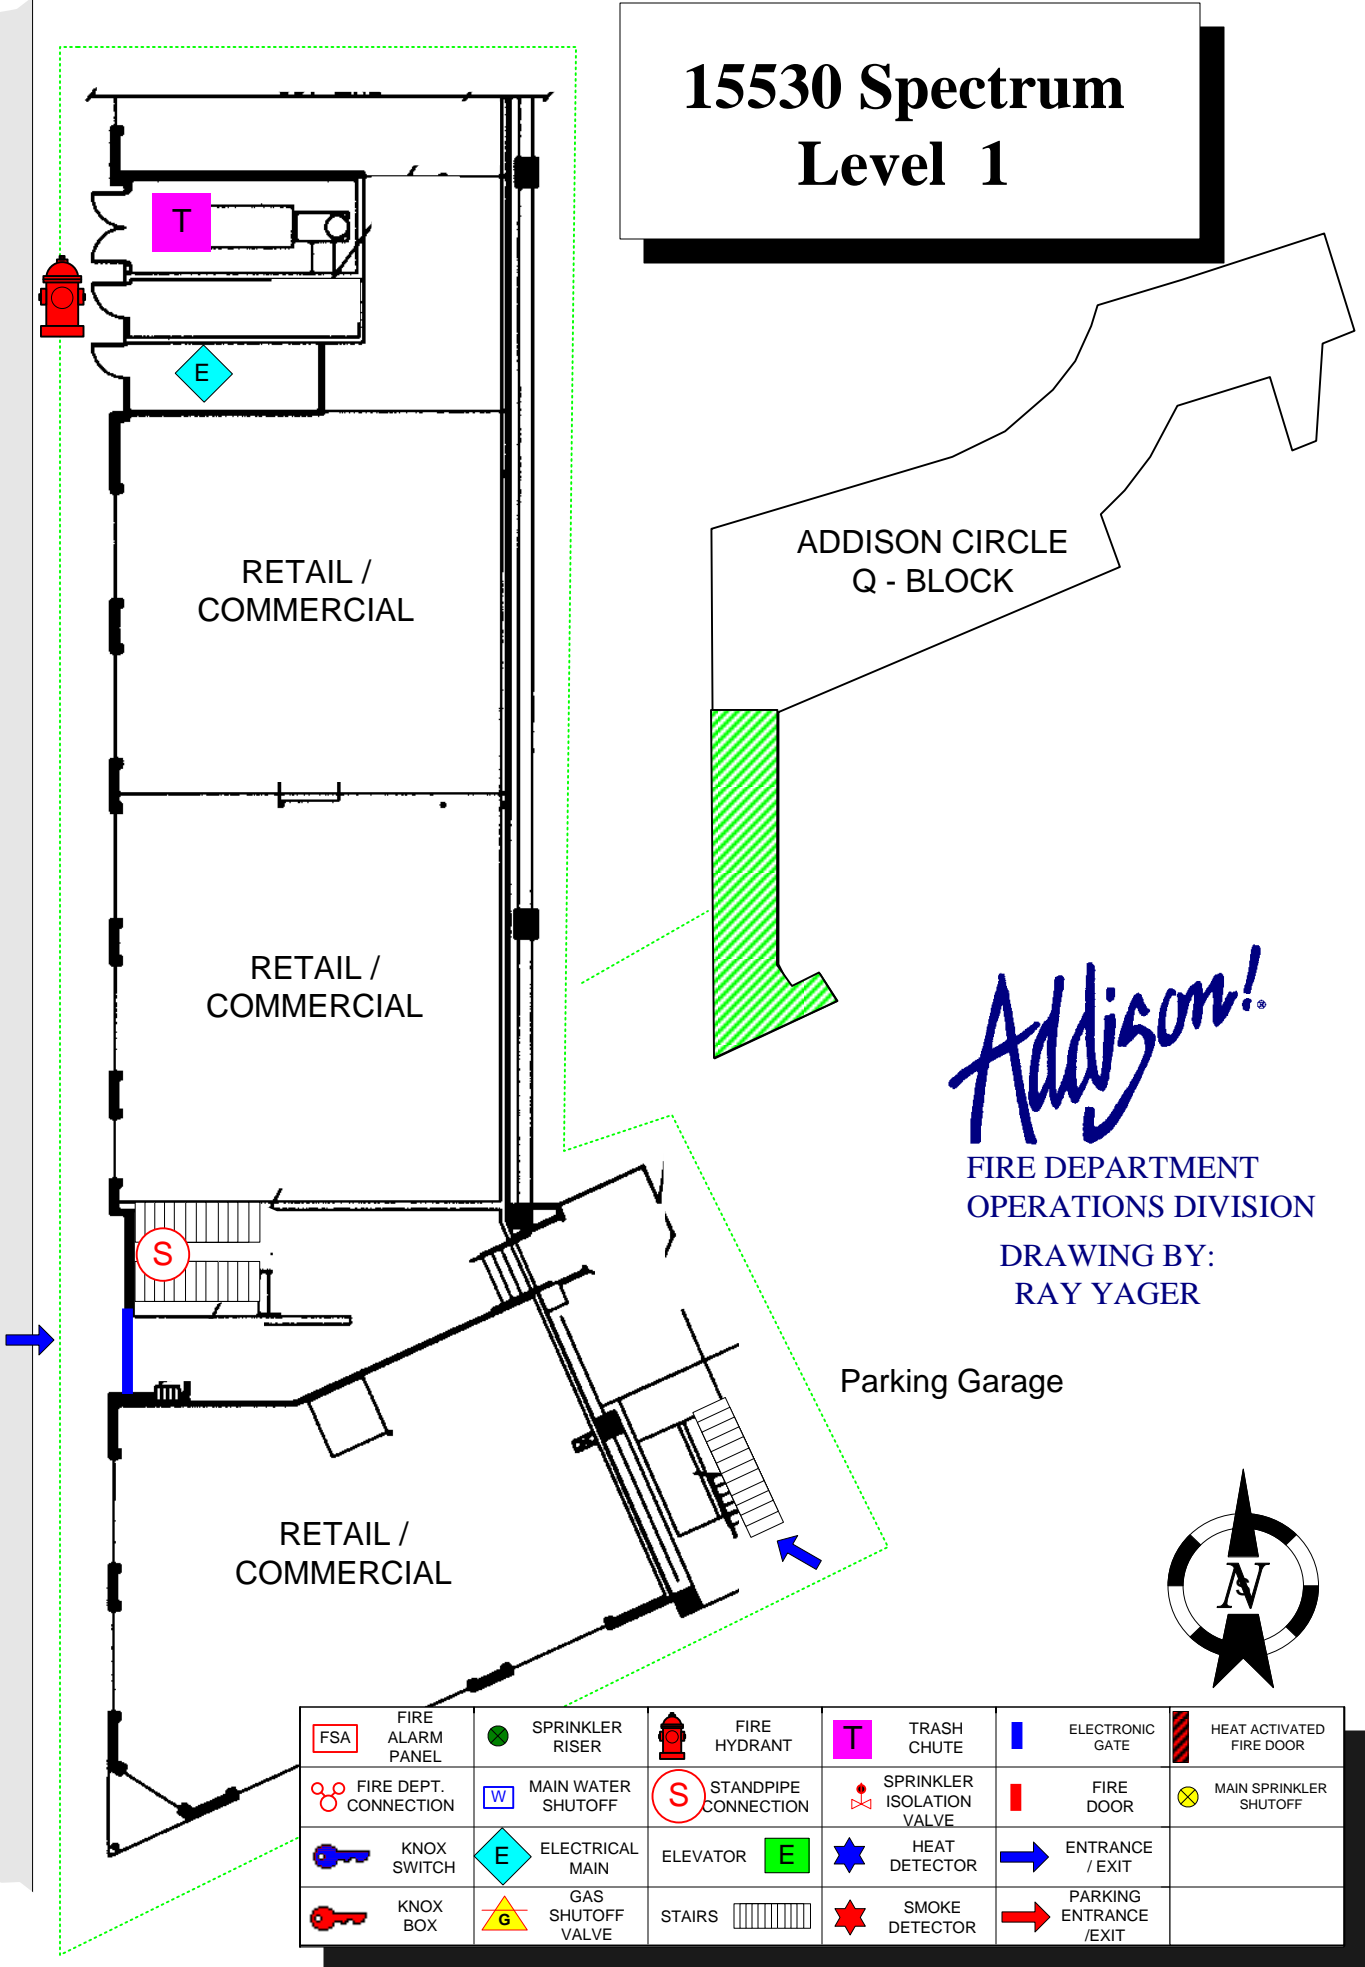

15530 Spectrum Level 1

ADDISON CIRCLE
Q - BLOCK

Addison!

FIRE DEPARTMENT
OPERATIONS DIVISION

DRAWING BY:
RAY YAGER

Parking Garage

Spectrum Drive

FSA	FIRE ALARM PANEL	SPRINKLER RISER	SPRINKLER RISER	FIRE HYDRANT	FIRE HYDRANT	T	TRASH CHUTE	ELECTRONIC GATE	ELECTRONIC GATE	HEAT ACTIVATED FIRE DOOR	HEAT ACTIVATED FIRE DOOR
FIRE DEPT. CONNECTION	FIRE DEPT. CONNECTION	MAIN WATER SHUTOFF	MAIN WATER SHUTOFF	STANDPIPE CONNECTION	STANDPIPE CONNECTION	SPRINKLER ISOLATION VALVE	SPRINKLER ISOLATION VALVE	FIRE DOOR	FIRE DOOR	MAIN SPRINKLER SHUTOFF	MAIN SPRINKLER SHUTOFF
KNOX SWITCH	KNOX SWITCH	ELECTRICAL MAIN	ELECTRICAL MAIN	ELEVATOR	ELEVATOR	HEAT DETECTOR	HEAT DETECTOR	ENTRANCE / EXIT	ENTRANCE / EXIT		
KNOX BOX	KNOX BOX	GAS SHUTOFF VALVE	GAS SHUTOFF VALVE	STAIRS	STAIRS	SMOKE DETECTOR	SMOKE DETECTOR	PARKING ENTRANCE / EXIT	PARKING ENTRANCE / EXIT		