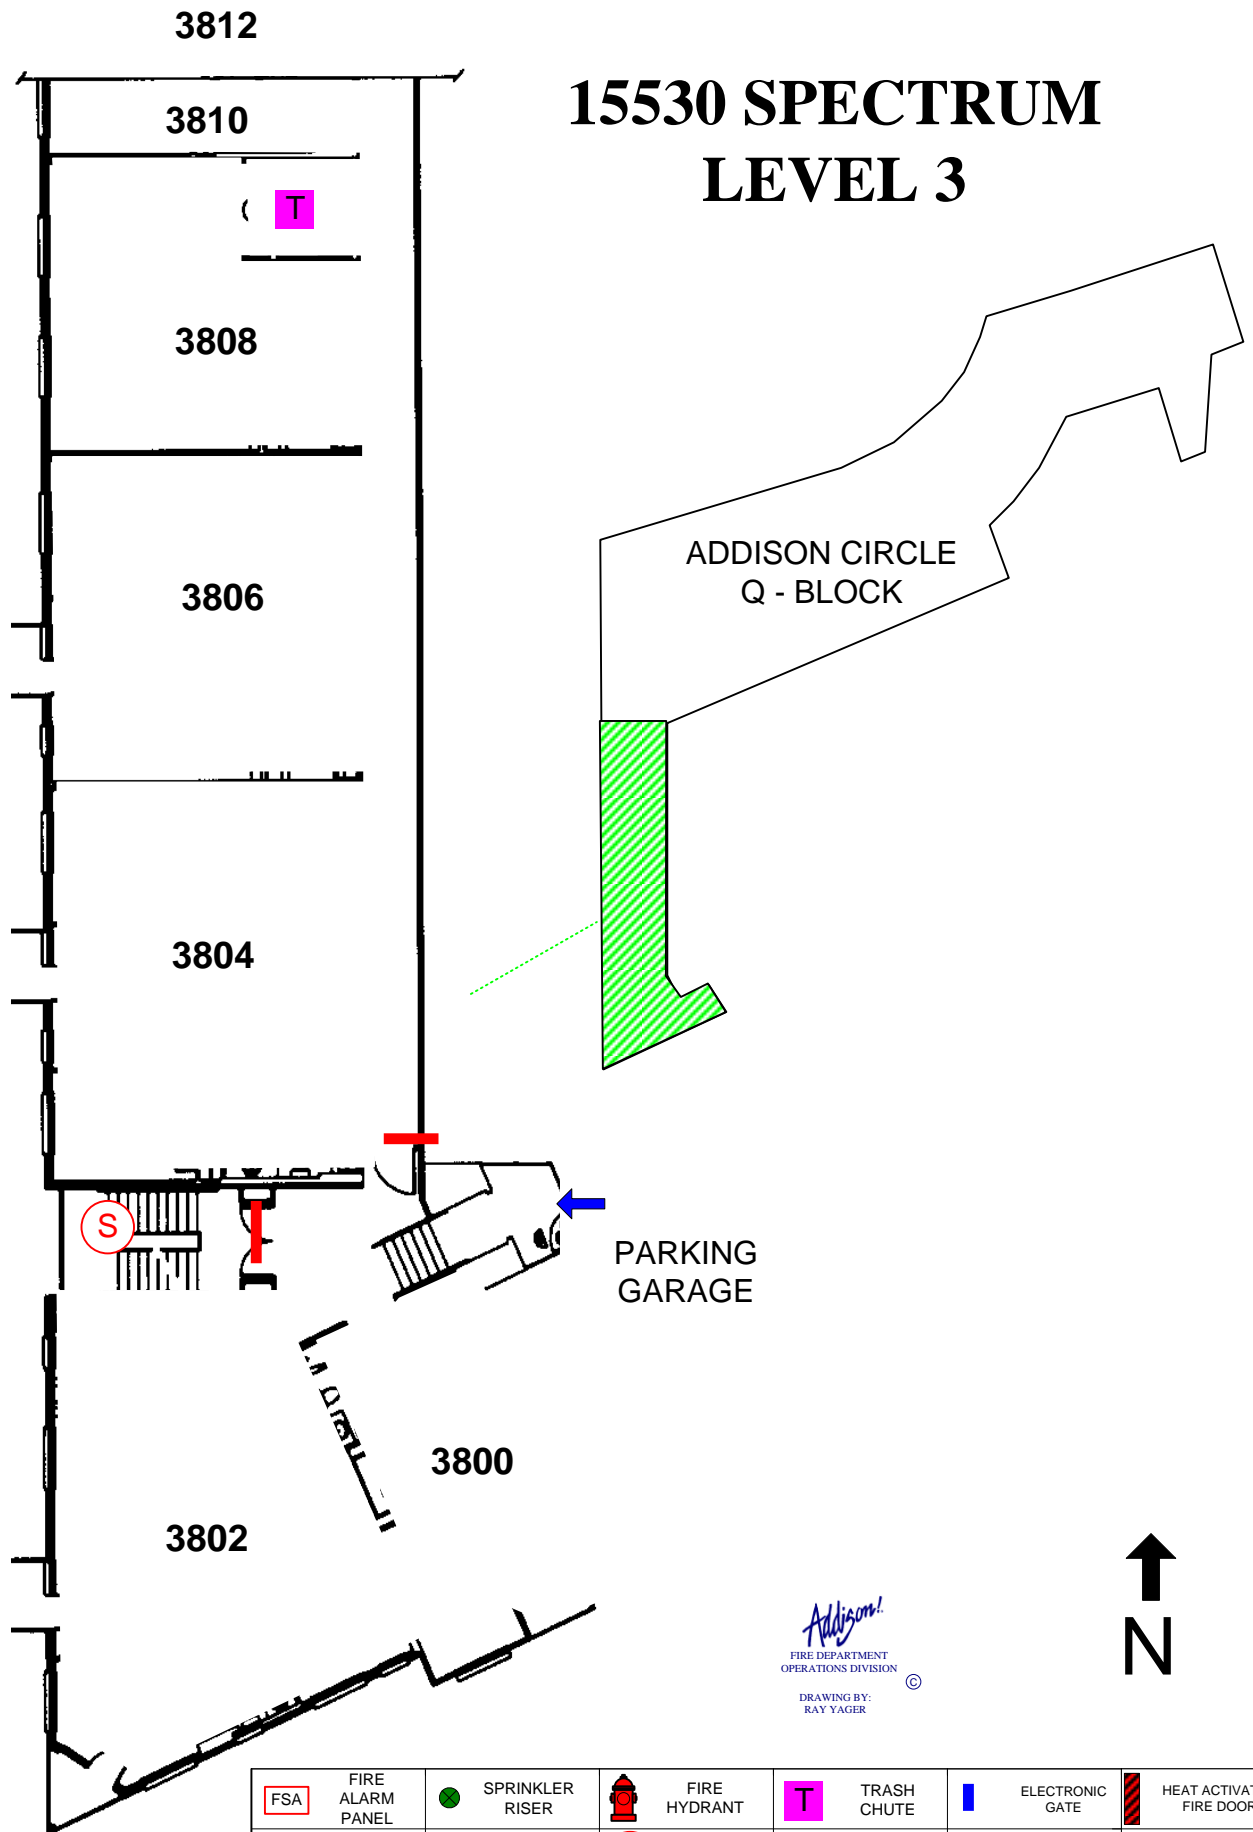

SPECTRUM DRIVE

15530 SPECTRUM LEVEL 3

Addison
FIRE DEPARTMENT
OPERATIONS DIVISION
DRAWING BY:
RAY YAGER

FSA	FIRE ALARM PANEL	SPRINKLER RISER	FIRE HYDRANT	T	TRASH CHUTE	ELECTRONIC GATE	HEAT ACTIVATED FIRE DOOR
FIRE DEPT. CONNECTION	W	MAIN WATER SHUTOFF	S	STANDPIPE CONNECTION	SPRINKLER ISOLATION VALVE	FIRE DOOR	MAIN SPRINKLER SHUTOFF
KNOX SWITCH	E	ELECTRICAL MAIN	ELEVATOR	E	HEAT DETECTOR	ENTRANCE / EXIT	
KNOX BOX	G	GAS SHUTOFF VALVE	STAIRS	SMOKE DETECTOR	PARKING ENTRANCE / EXIT		