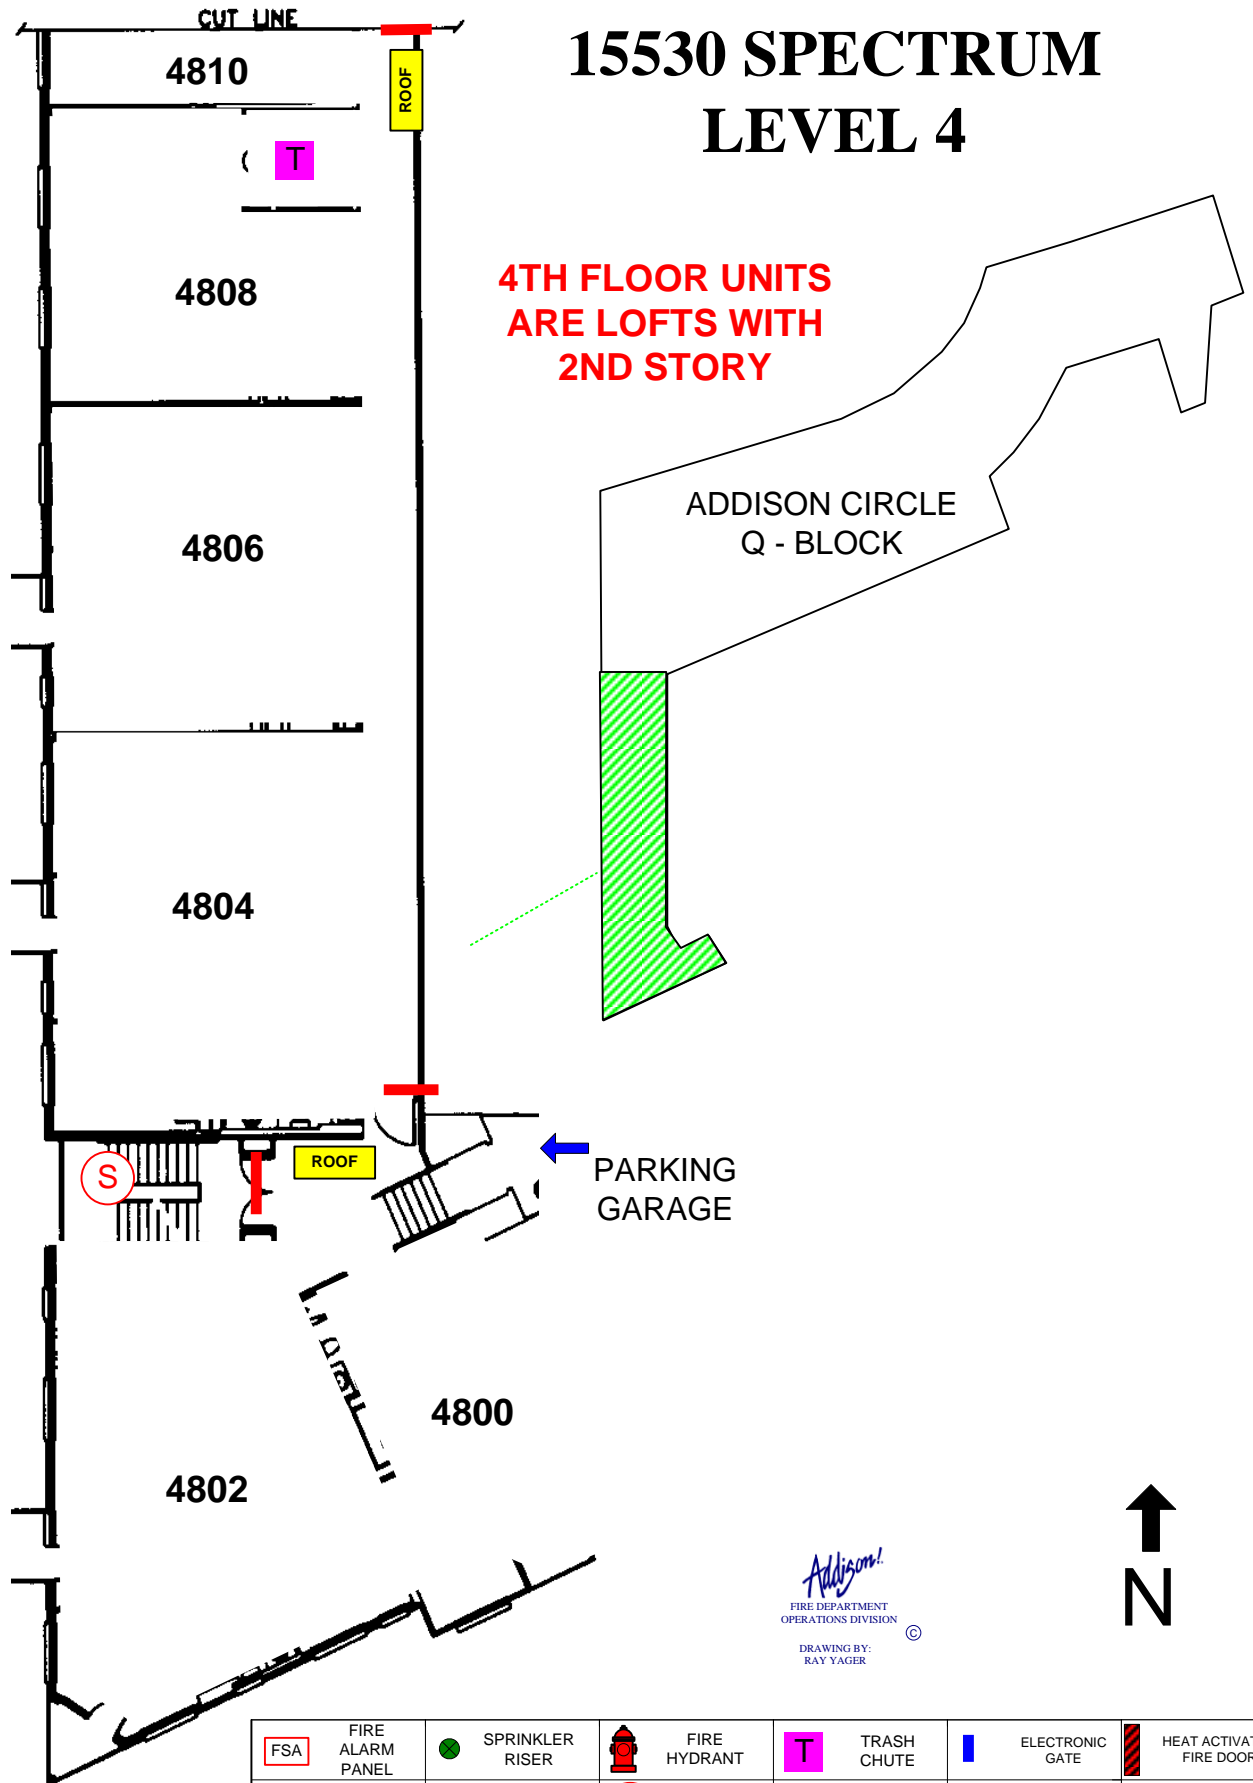

# 15530 SPECTRUM LEVEL 4

4TH FLOOR UNITS  
ARE LOFTS WITH  
2ND STORY

*Addison*  
FIRE DEPARTMENT  
OPERATIONS DIVISION  
DRAWING BY:  
RAY YAGER

FSA	FIRE ALARM PANEL	SPRINKLER RISER	FIRE HYDRANT	T	TRASH CHUTE	L	ELECTRONIC GATE	HEAT ACTIVATED FIRE DOOR
FIRE DEPT. CONNECTION	W	MAIN WATER SHUTOFF	S	STANDPIPE CONNECTION	SPRINKLER ISOLATION VALVE	I	FIRE DOOR	MAIN SPRINKLER SHUTOFF
KNOX SWITCH	E	ELECTRICAL MAIN	ELEVATOR	E	HEAT DETECTOR	ENTRANCE / EXIT	ROOF	ROOF ACCESS
KNOX BOX	G	GAS SHUTOFF VALVE	STAIRS	SMOKE DETECTOR	PARKING ENTRANCE / EXIT			