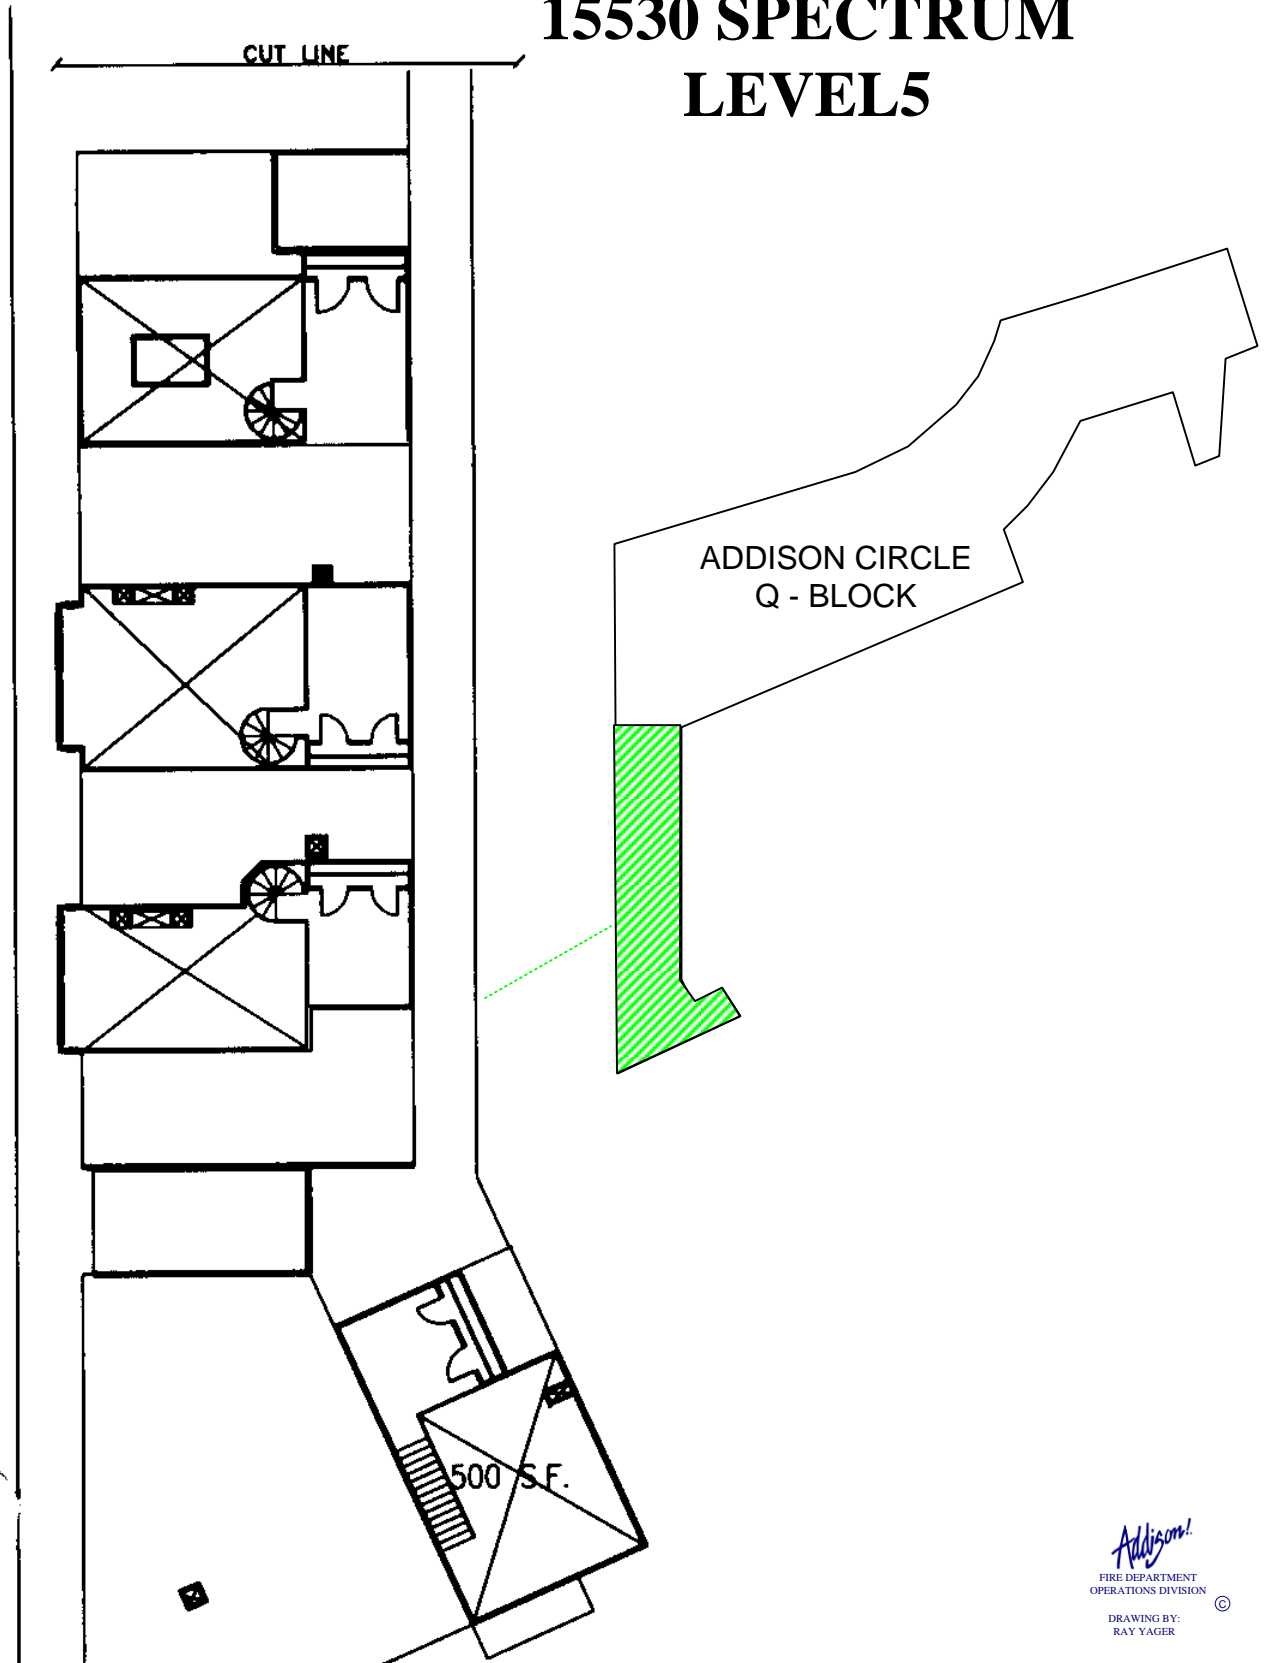

SPECTRUM DRIVE

15530 SPECTRUM LEVEL 5

Addison!
FIRE DEPARTMENT
OPERATIONS DIVISION
DRAWING BY:
RAY YAGER

FSA	FIRE ALARM PANEL	SPRINKLER RISER	FIRE HYDRANT	TRASH CHUTE	ELECTRONIC GATE	HEAT ACTIVATED FIRE DOOR
FIRE DEPT. CONNECTION	MAIN WATER SHUTOFF	STANDPIPE CONNECTION	SPRINKLER ISOLATION VALVE	FIRE DOOR	MAIN SPRINKLER SHUTOFF	
KNOX SWITCH	ELECTRICAL MAIN	ELEVATOR	HEAT DETECTOR	ENTRANCE / EXIT		
KNOX BOX	GAS SHUTOFF VALVE	STAIRS	SMOKE DETECTOR	PARKING ENTRANCE / EXIT		