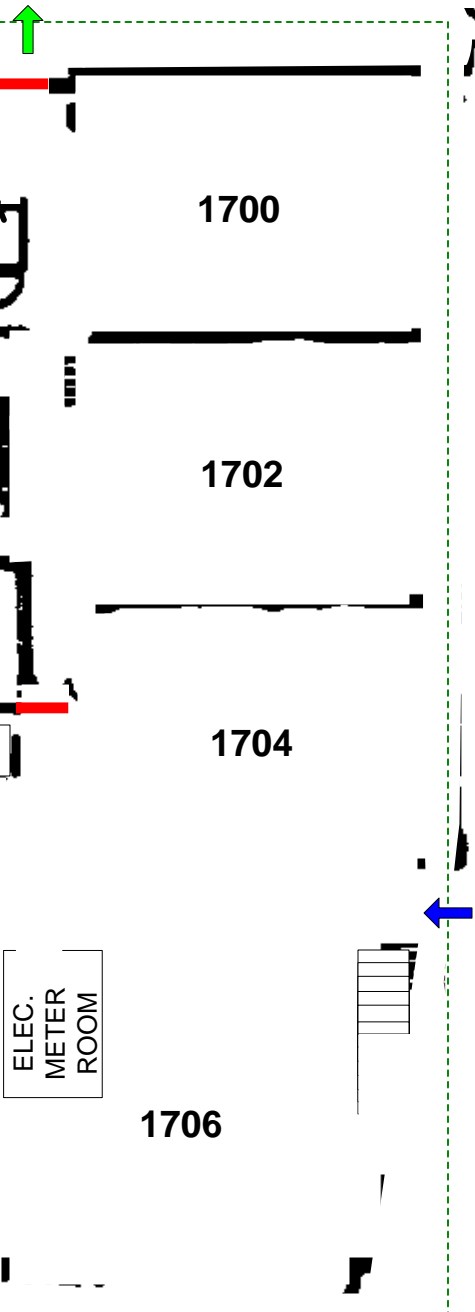

15575 Spectrum Level 1

Addison Circle
P - Block

NEAREST
ELEVATOR

NEAREST
ELEVATOR

DRAWING BY:
RAY YAGER
6/15/99

FSA	FIRE ALARM PANEL	SPRINKLER RISER	FIRE HYDRANT	TRASH CHUTE	ELECTRONIC GATE	HEAT ACTIVATED FIRE DOOR
FIRE DEPT. CONNECTION	MAIN WATER SHUTOFF	STANDPIPE CONNECTION	SPRINKLER ISOLATION VALVE	FIRE DOOR	MAIN SPRINKLER SHUTOFF	
KNOX SWITCH	ELECTRICAL MAIN	ELEVATOR	HEAT DETECTOR	ENTRANCE / EXIT		
KNOX BOX	GAS SHUTOFF VALVE	STAIRS	SMOKE DETECTOR	PARKING ENTRANCE / EXIT		