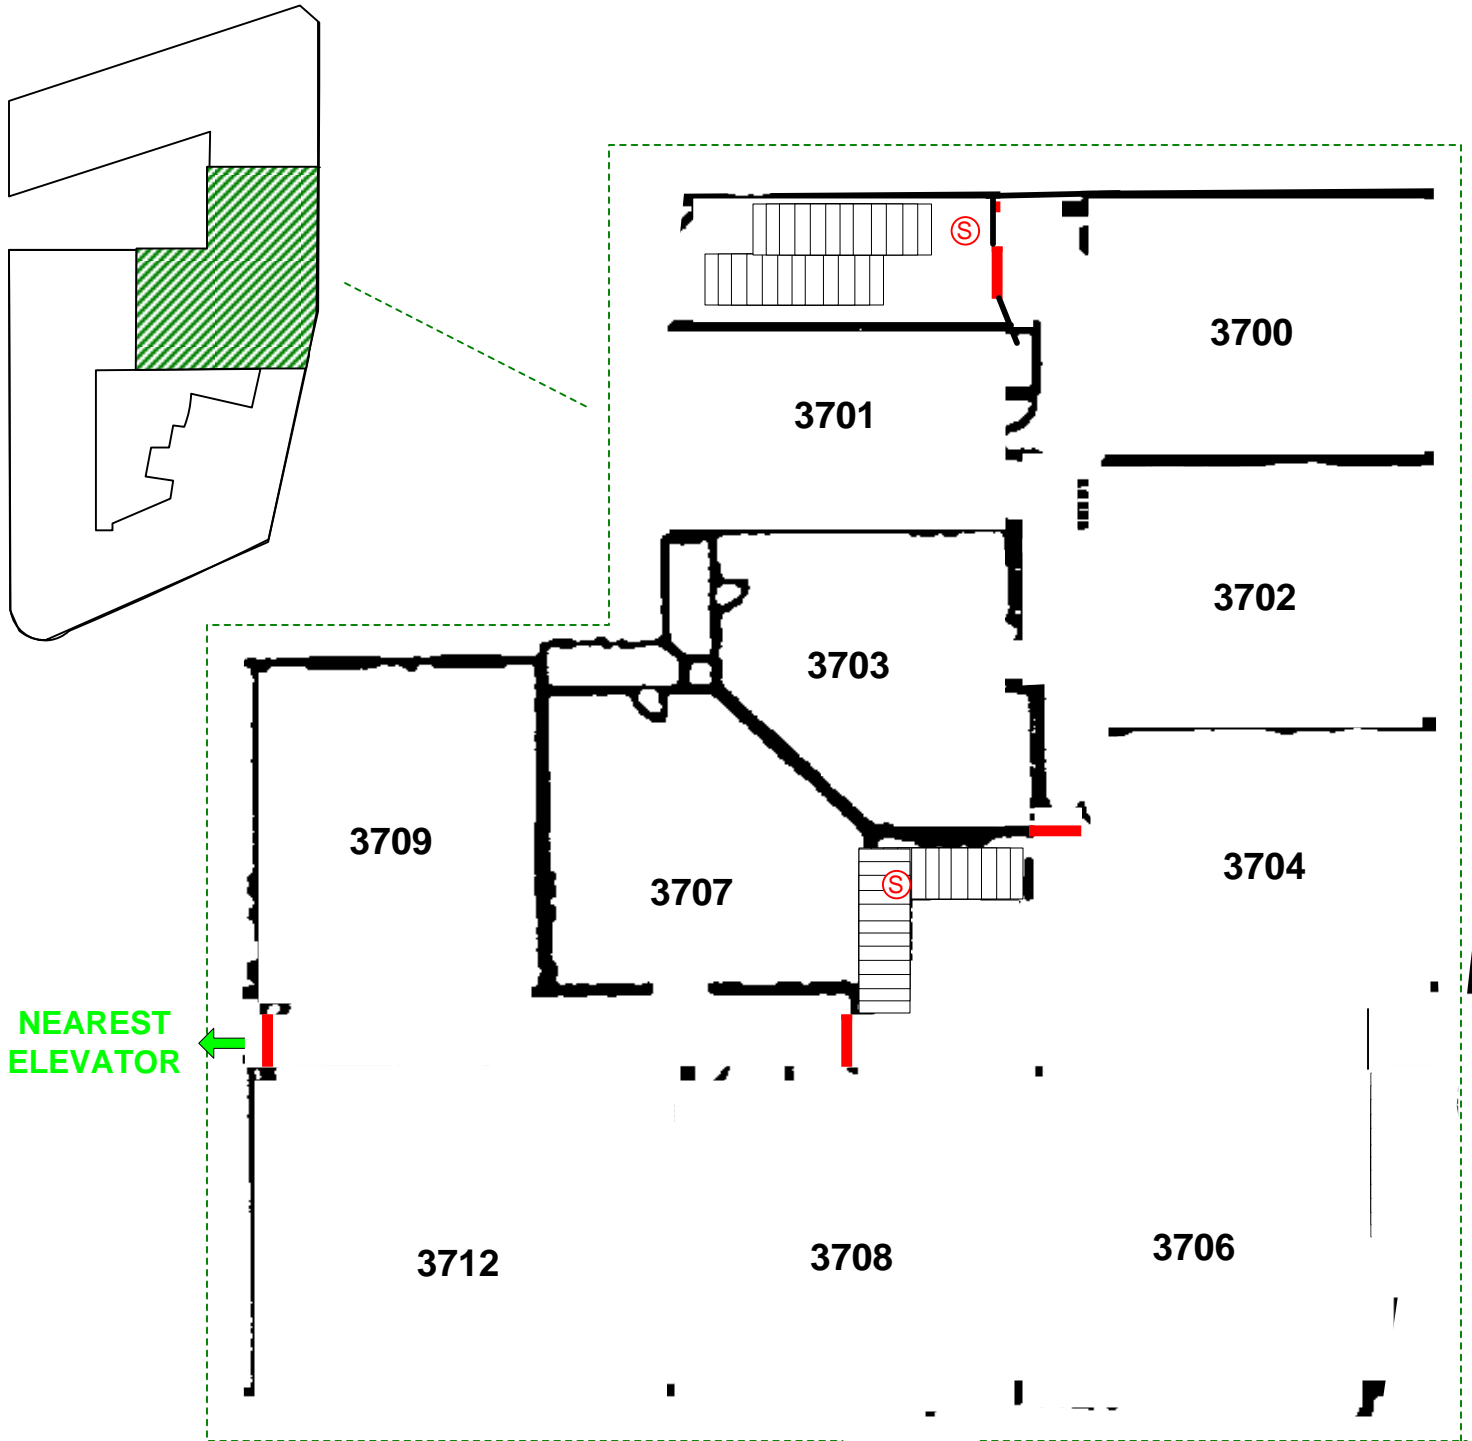

15575 Spectrum Level 3

Addison Circle
P - Block

06/15/99

FIRE ALARM PANEL	SPRINKLER RISER	FIRE HYDRANT	TRASH CHUTE	ELECTRONIC GATE	HEAT ACTIVATED FIRE DOOR
FIRE DEPT. CONNECTION	MAIN WATER SHUTOFF	STANDPIPE CONNECTION	SPRINKLER ISOLATION VALVE	FIRE DOOR	MAIN SPRINKLER SHUTOFF
KNOX SWITCH	ELECTRICAL MAIN	ELEVATOR	HEAT DETECTOR	ENTRANCE / EXIT	
KNOX BOX	GAS SHUTOFF VALVE	STAIRS	SMOKE DETECTOR	PARKING ENTRANCE / EXIT	