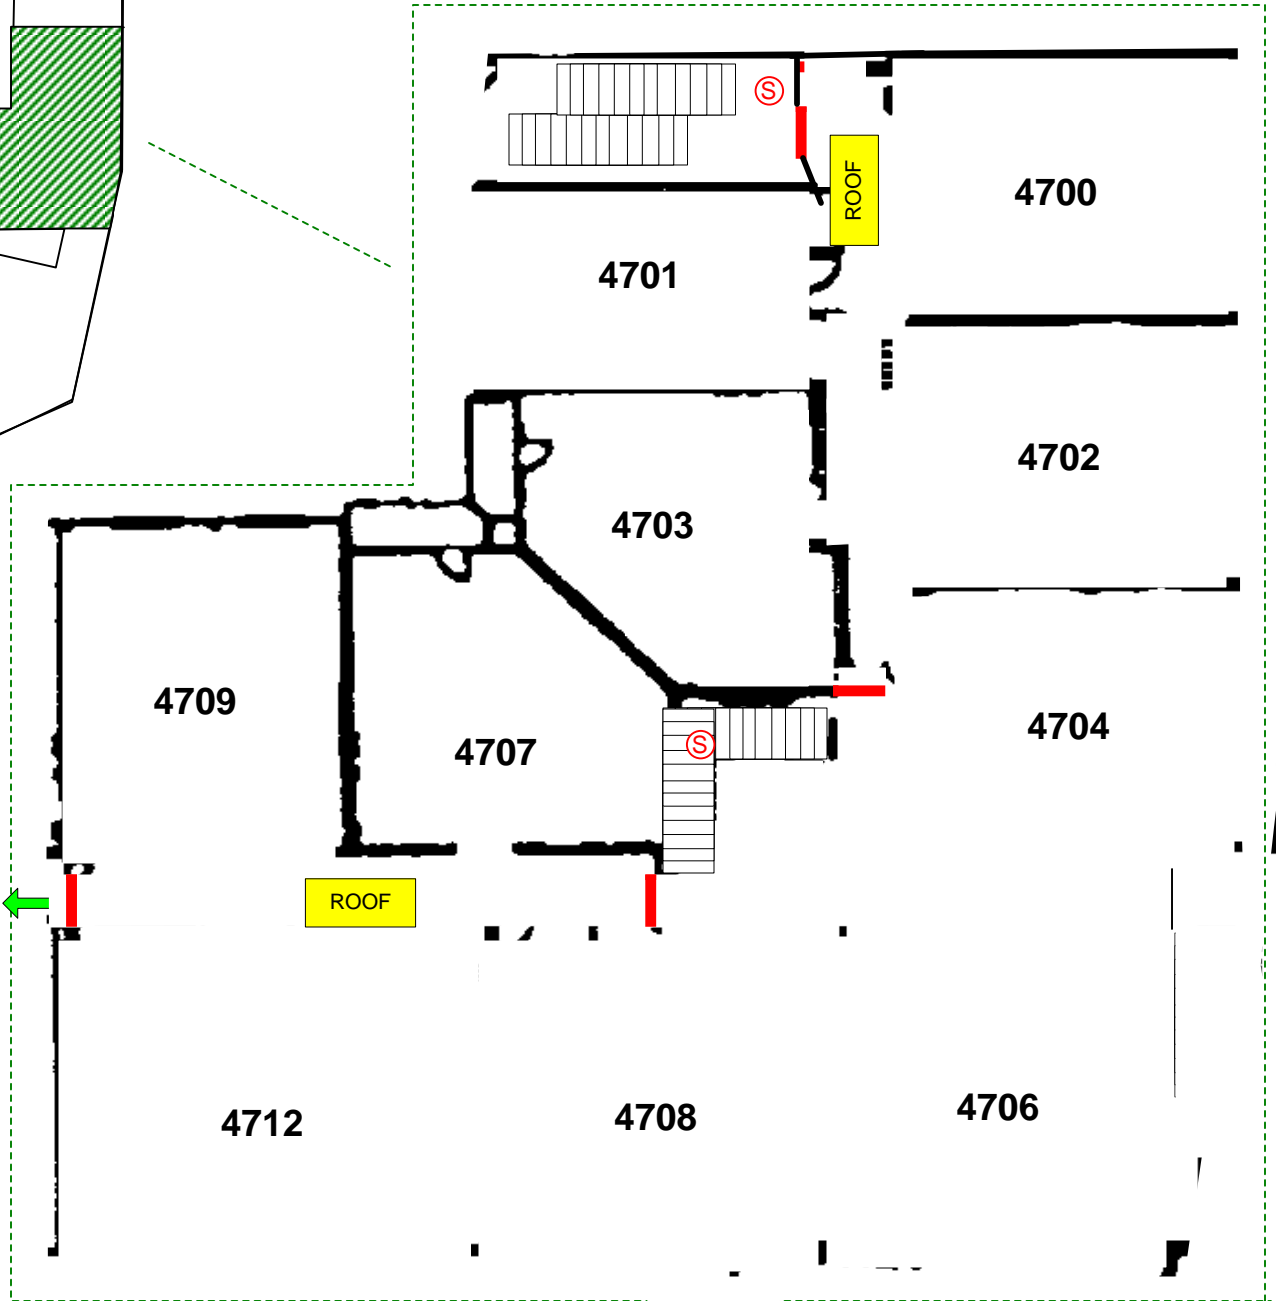

15575 Spectrum Level 4

Addison Circle
P - Block

NEAREST
ELEVATOR

06/15/99

FIRE ALARM PANEL	SPRINKLER RISER	FIRE HYDRANT	TRASH CHUTE	ELECTRONIC GATE	HEAT ACTIVATED FIRE DOOR
FIRE DEPT. CONNECTION	MAIN WATER SHUTOFF	STANDPIPE CONNECTION	SPRINKLER ISOLATION VALVE	FIRE DOOR	MAIN SPRINKLER SHUTOFF
KNOX SWITCH	ELECTRICAL MAIN	ELEVATOR	HEAT DETECTOR	ENTRANCE / EXIT	
KNOX BOX	GAS SHUTOFF VALVE	STAIRS	SMOKE DETECTOR	PARKING ENTRANCE / EXIT	