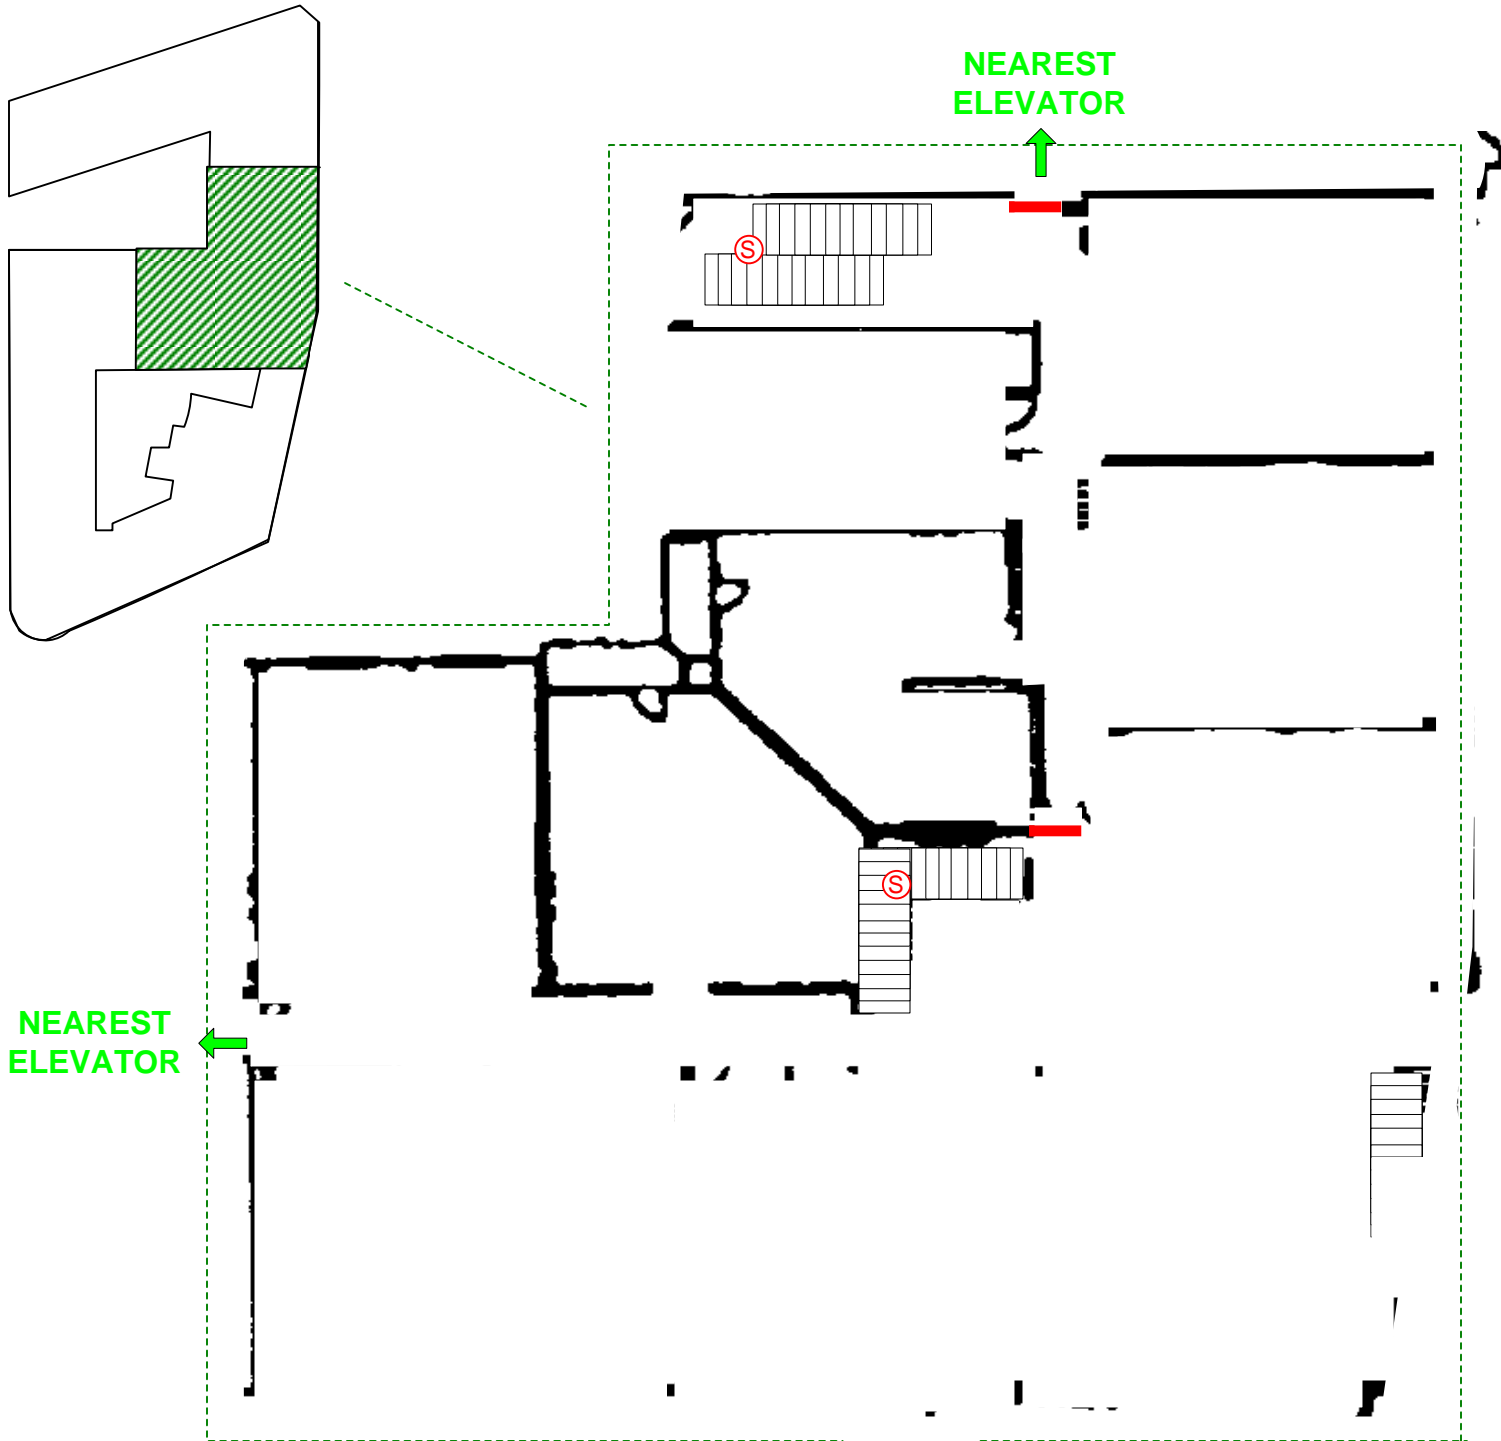

15575 Spectrum

Level 5

Addison Circle
P - Block

04/1/99

FSA	FIRE ALARM PANEL	SPRINKLER RISER	FIRE HYDRANT	TRASH CHUTE	ELECTRONIC GATE	HEAT ACTIVATED FIRE DOOR
FIRE DEPT. CONNECTION	MAIN WATER SHUTOFF	STANDPIPE CONNECTION	SPRINKLER ISOLATION VALVE	FIRE DOOR	MAIN SPRINKLER SHUTOFF	
KNOX SWITCH	ELECTRICAL MAIN	ELEVATOR	HEAT DETECTOR	ENTRANCE / EXIT		
KNOX BOX	GAS SHUTOFF VALVE	STAIRS	SMOKE DETECTOR	PARKING ENTRANCE / EXIT		

Addison!
FIRE DEPARTMENT
OPERATIONS DIVISION
DRAWING BY:
RAY YAGER