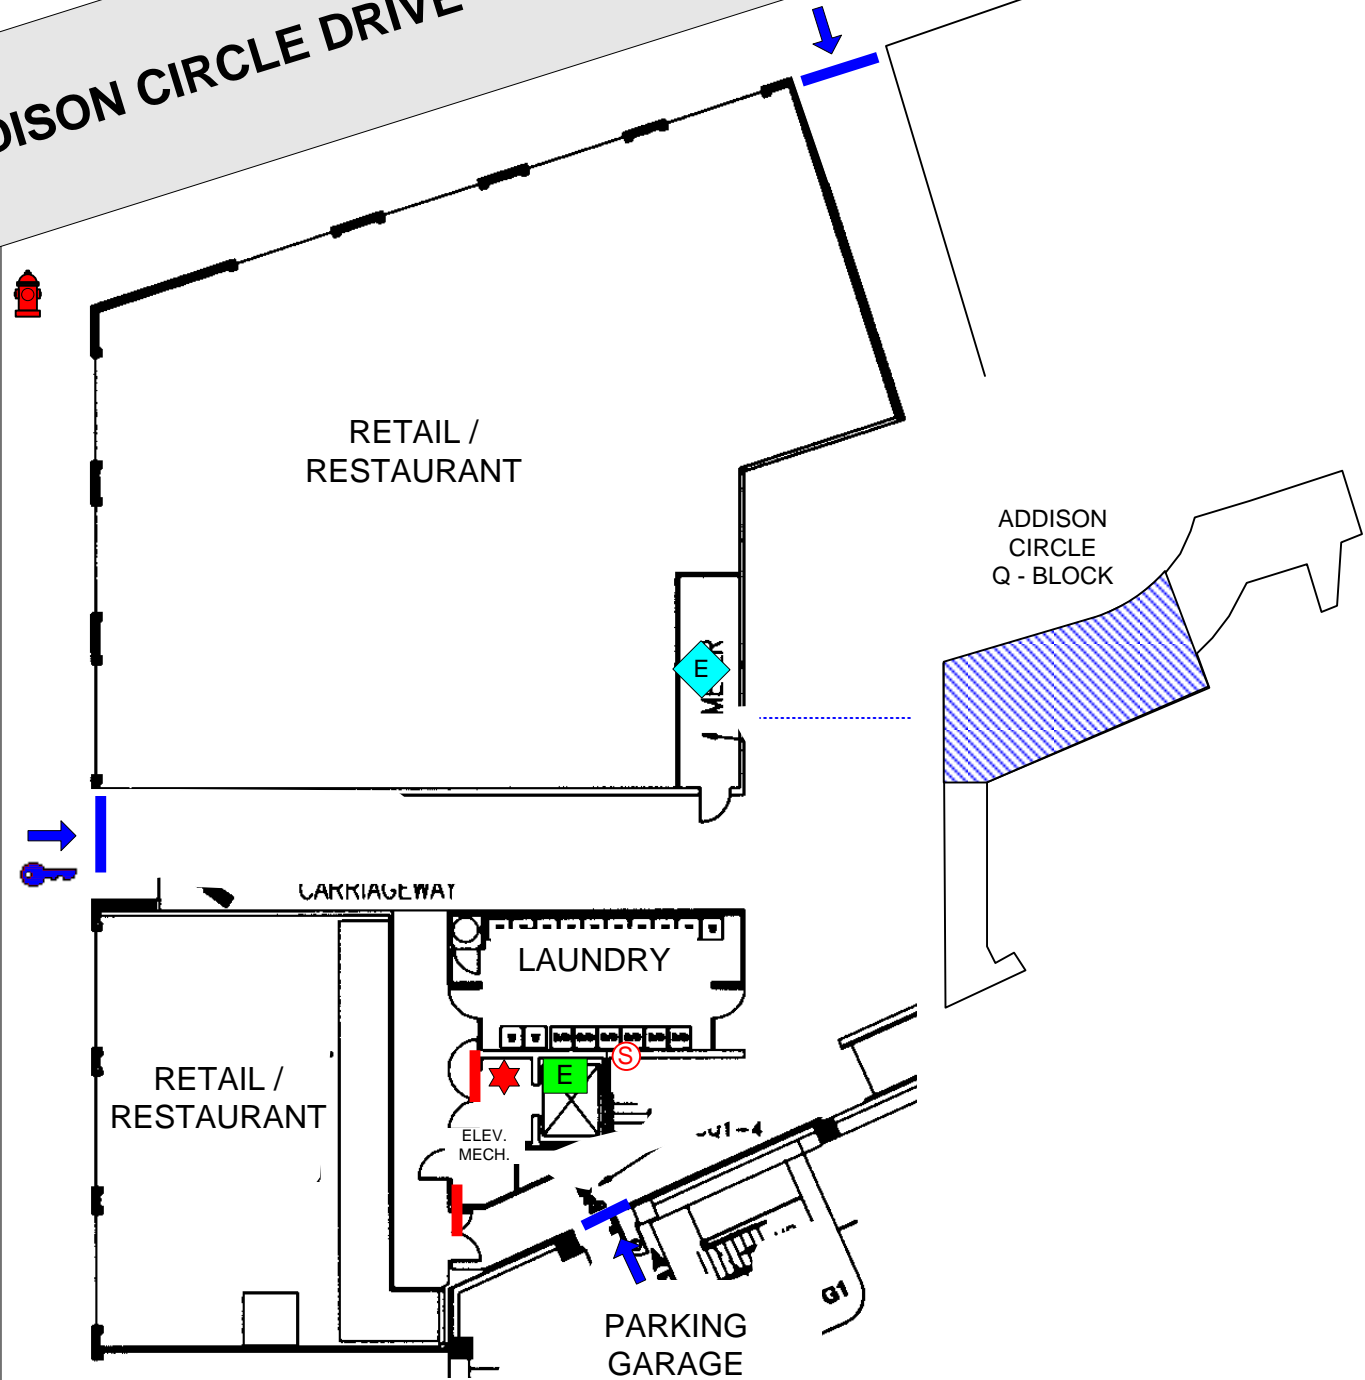

# 15590 SPECTRUM DRIVE

## LEVEL 1

ADDISON CIRCLE DRIVE

SPECTRUM DRIVE

FSA	FIRE ALARM PANEL	SPRINKLER RISER	FIRE HYDRANT	TRASH CHUTE	ELECTRONIC GATE	HEAT ACTIVATED FIRE DOOR
FIRE DEPT. CONNECTION	MAIN WATER SHUTOFF	STANDPIPE CONNECTION	SPRINKLER ISOLATION VALVE	FIRE DOOR	MAIN SPRINKLER SHUTOFF	
KNOX SWITCH	ELECTRICAL MAIN	ELEVATOR	HEAT DETECTOR	ENTRANCE / EXIT		
KNOX BOX	GAS SHUTOFF VALVE	STAIRS	SMOKE DETECTOR	PARKING ENTRANCE / EXIT		