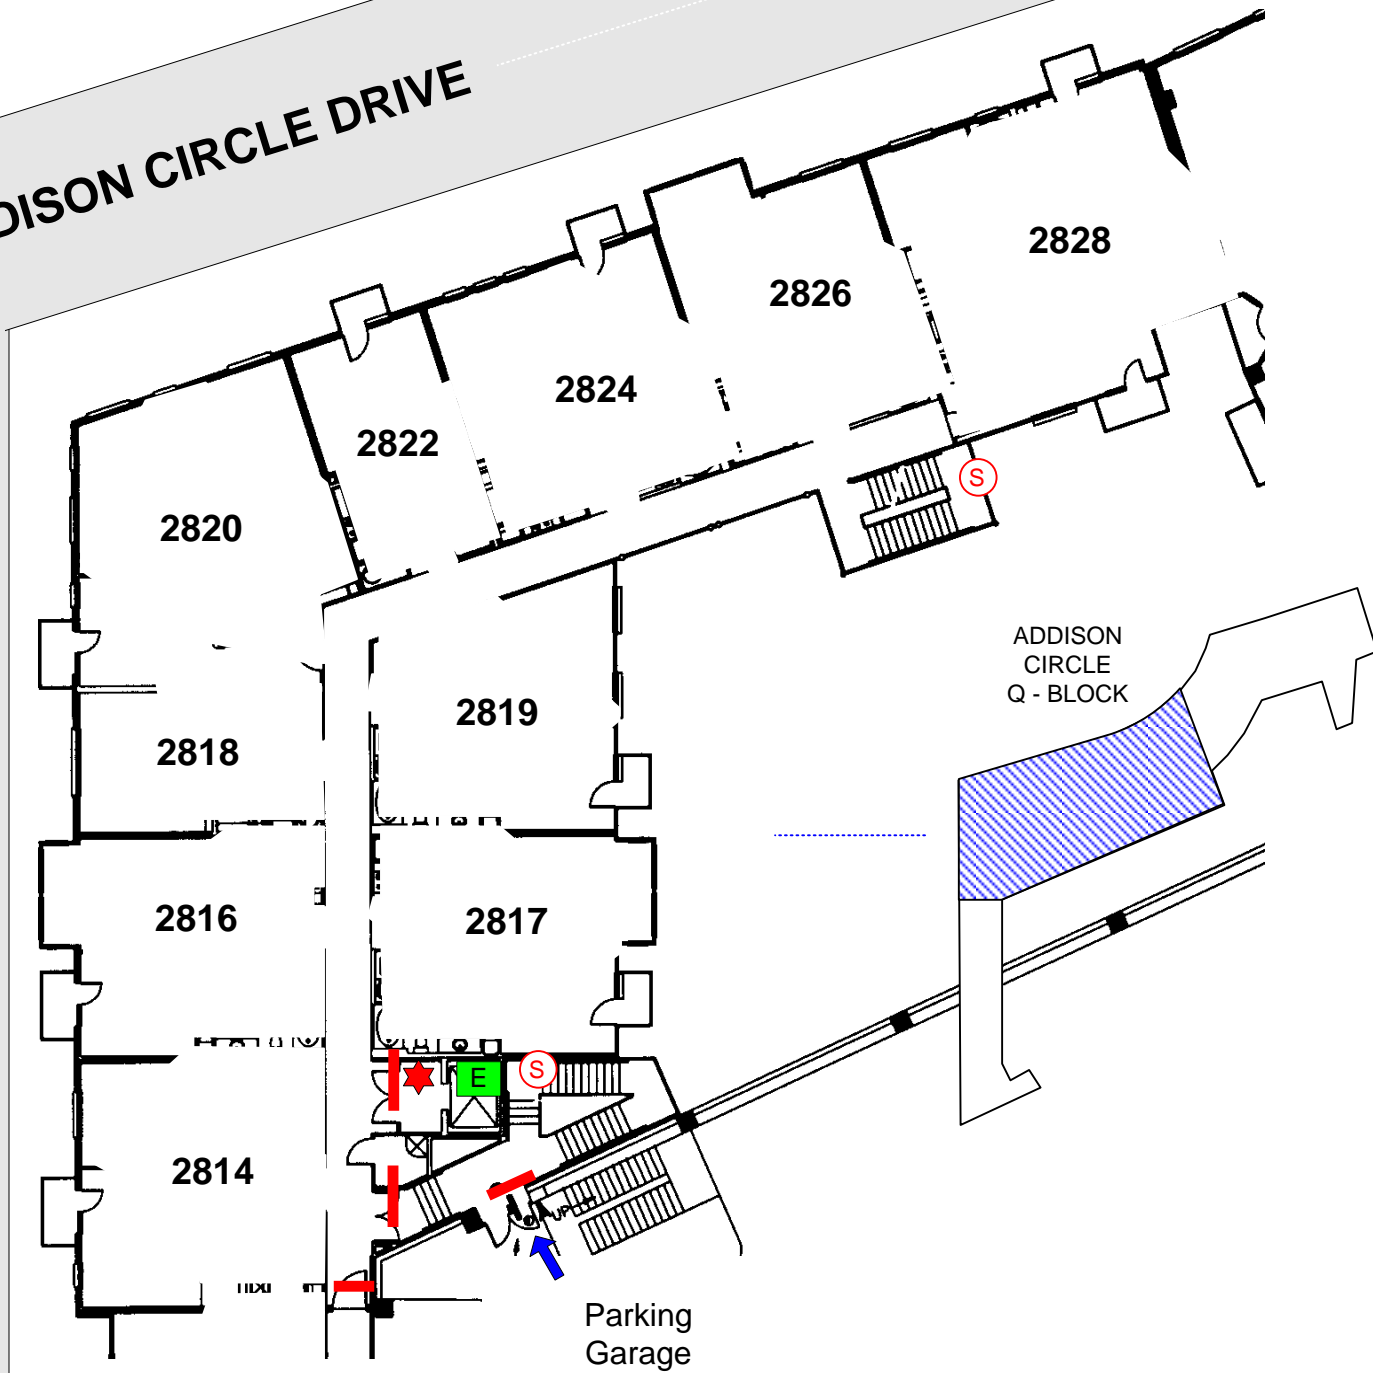

15590 SPECTRUM DRIVE

LEVEL 2

ADDISON CIRCLE DRIVE

SPECTRUM DRIVE

FSA	FIRE ALARM PANEL	SPRINKLER RISER	FIRE HYDRANT	TRASH CHUTE	ELECTRONIC GATE	HEAT ACTIVATED FIRE DOOR
FIRE DEPT. CONNECTION	MAIN WATER SHUTOFF	STANDPIPE CONNECTION	SPRINKLER ISOLATION VALVE	FIRE DOOR	MAIN SPRINKLER SHUTOFF	
KNOX SWITCH	ELECTRICAL MAIN	ELEVATOR	HEAT DETECTOR	ENTRANCE / EXIT		
KNOX BOX	GAS SHUTOFF VALVE	STAIRS	SMOKE DETECTOR	PARKING ENTRANCE / EXIT		