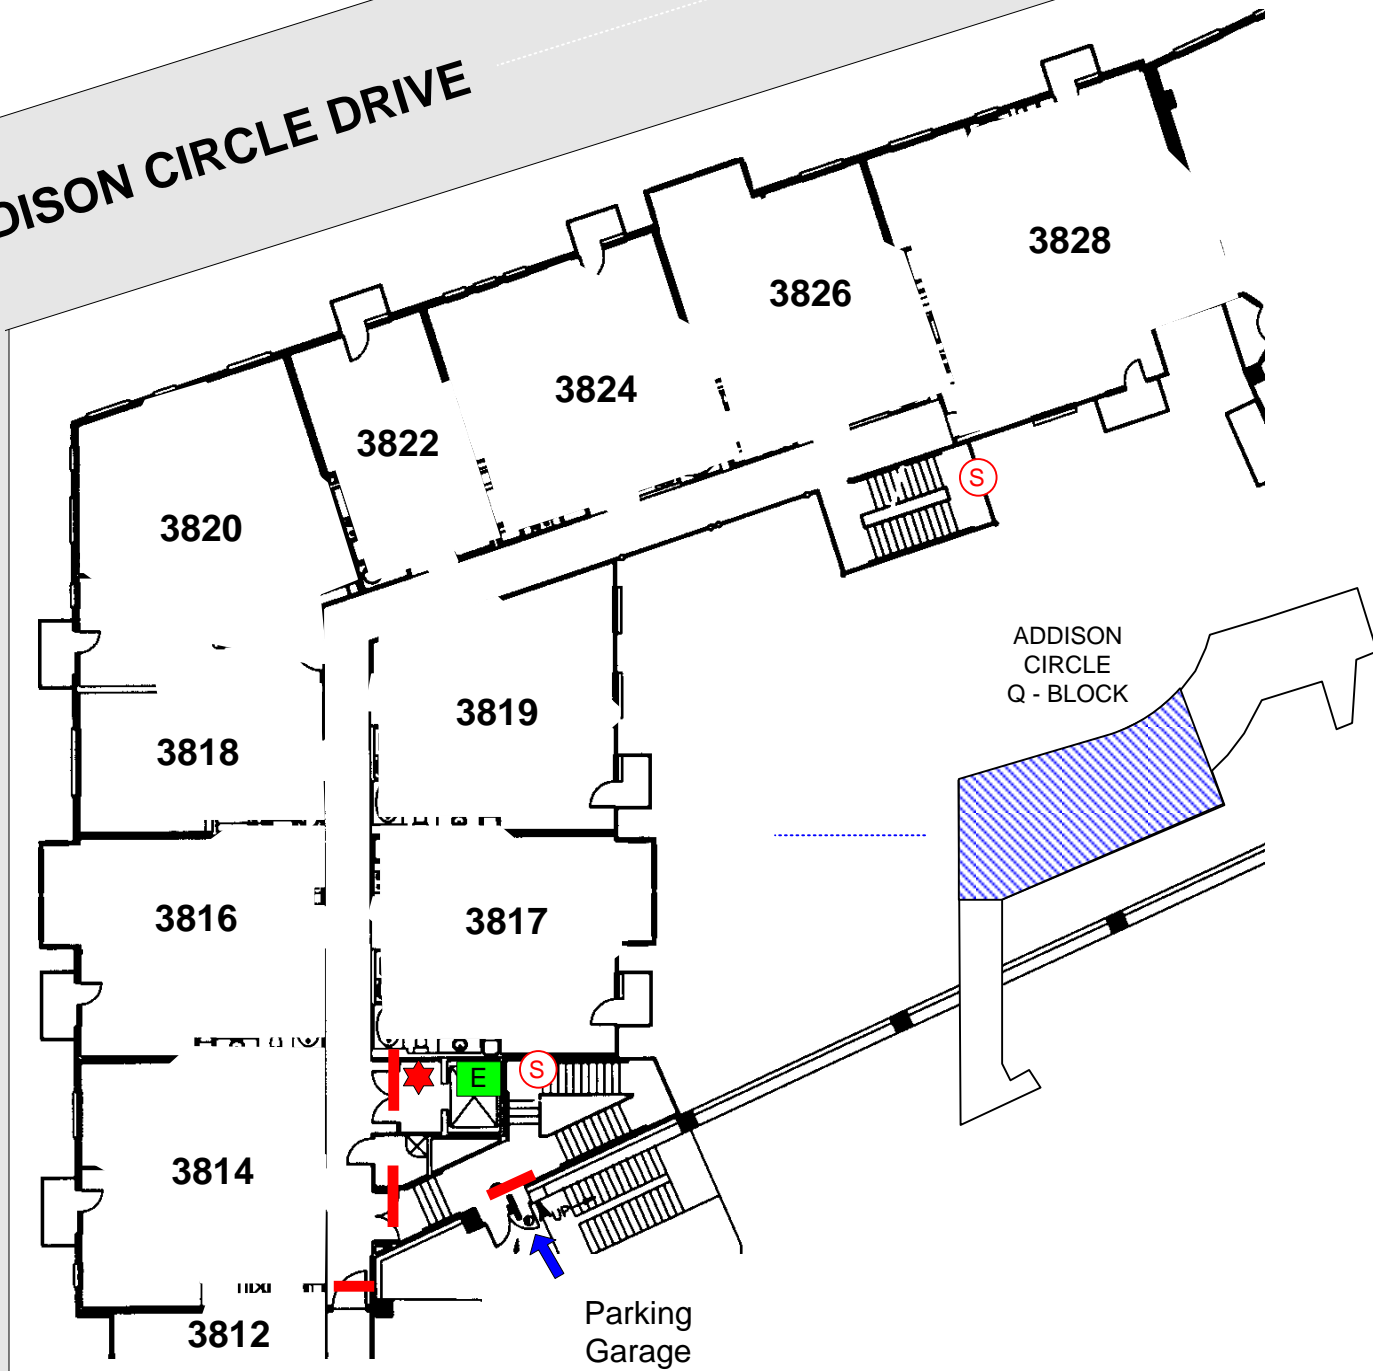

15590 SPECTRUM DRIVE

LEVEL 3

ADDISON CIRCLE DRIVE

SPECTRUM DRIVE

| | | | | | |
|-----------------------|--------------------|----------------------|---------------------------|-------------------------|--------------------------|
| FIRE ALARM PANEL | SPRINKLER RISER | FIRE HYDRANT | TRASH CHUTE | ELECTRONIC GATE | HEAT ACTIVATED FIRE DOOR |
| FIRE DEPT. CONNECTION | MAIN WATER SHUTOFF | STANDPIPE CONNECTION | SPRINKLER ISOLATION VALVE | FIRE DOOR | MAIN SPRINKLER SHUTOFF |
| KNOX SWITCH | ELECTRICAL MAIN | ELEVATOR | HEAT DETECTOR | ENTRANCE / EXIT | |
| KNOX BOX | GAS SHUTOFF VALVE | STAIRS | SMOKE DETECTOR | PARKING ENTRANCE / EXIT | |