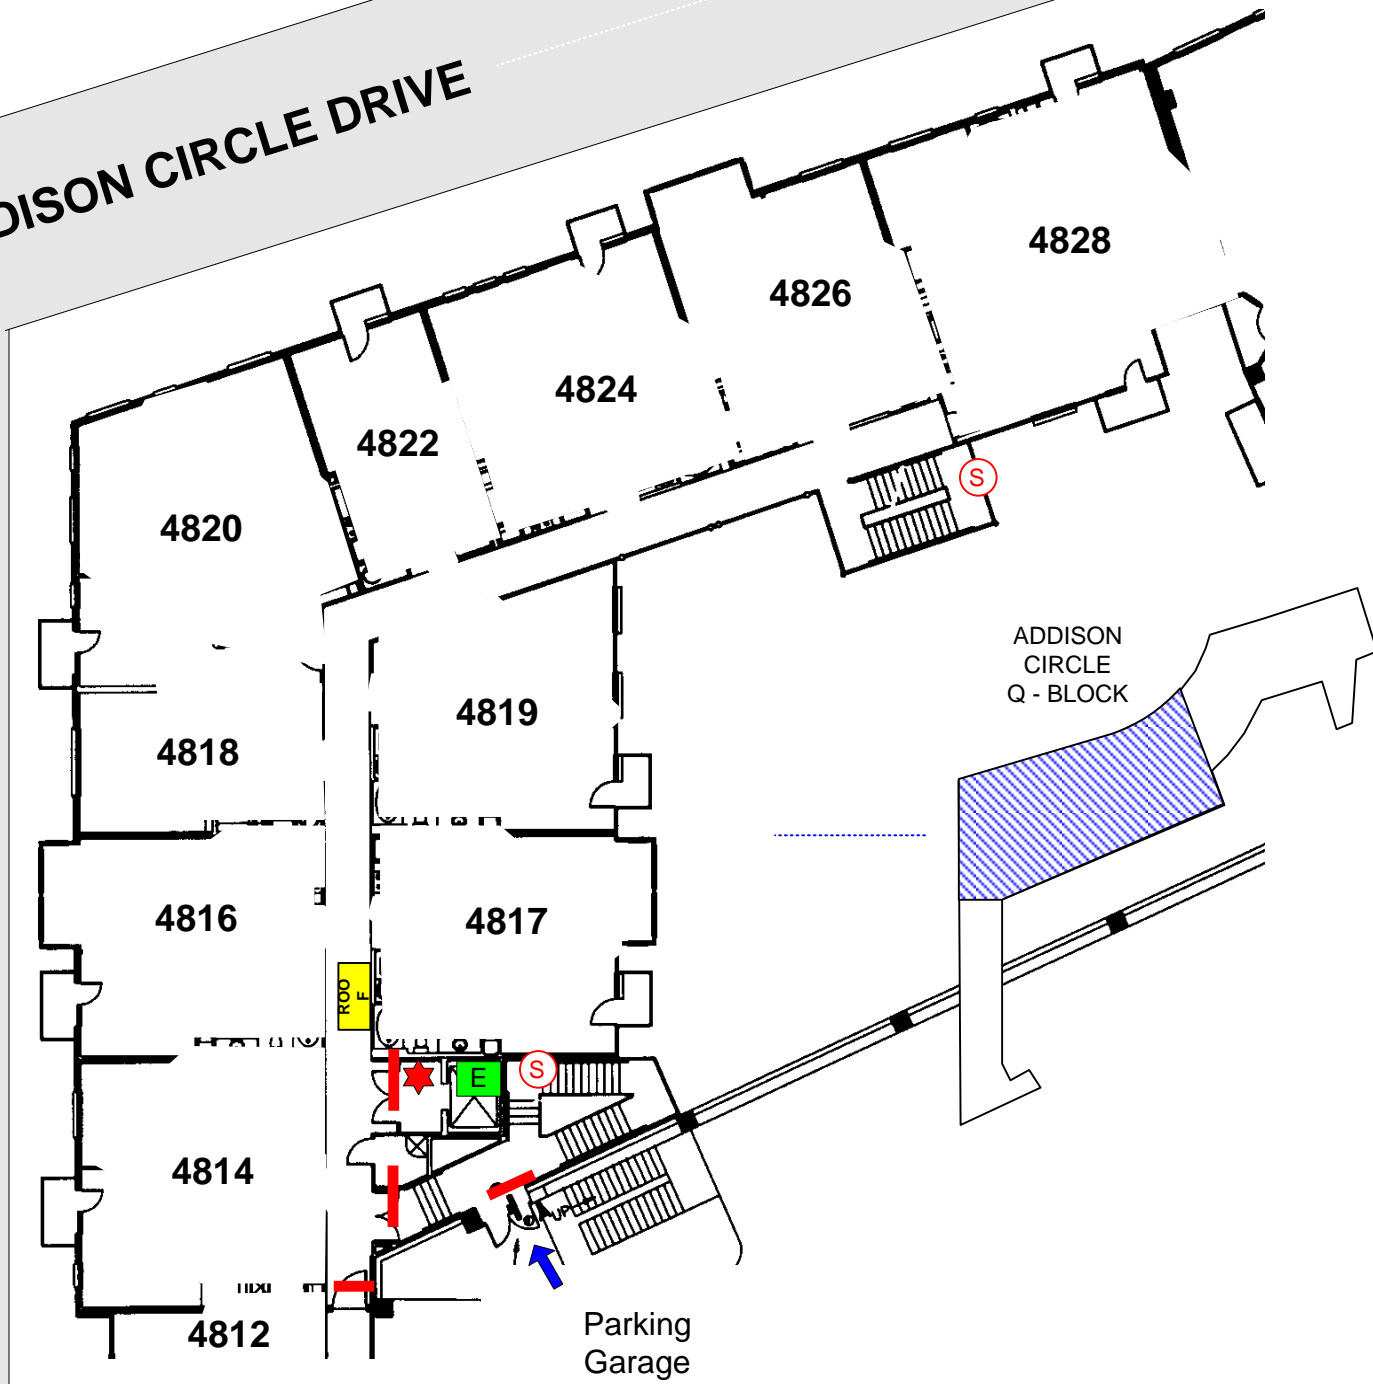

# 15590 SPECTRUM DRIVE

## LEVEL 4

ADDISON CIRCLE DRIVE

SPECTRUM DRIVE

FIRE ALARM PANEL	SPRINKLER RISER	FIRE HYDRANT	TRASH CHUTE	ELECTRONIC GATE	HEAT ACTIVATED FIRE DOOR
FIRE DEPT. CONNECTION	MAIN WATER SHUTOFF	STANDPIPE CONNECTION	SPRINKLER ISOLATION VALVE	FIRE DOOR	MAIN SPRINKLER SHUTOFF
KNOX SWITCH	ELECTRICAL MAIN	ELEVATOR	HEAT DETECTOR	ENTRANCE / EXIT	ROOF ACCESS
KNOX BOX	GAS SHUTOFF VALVE	STAIRS	SMOKE DETECTOR	PARKING ENTRANCE / EXIT	