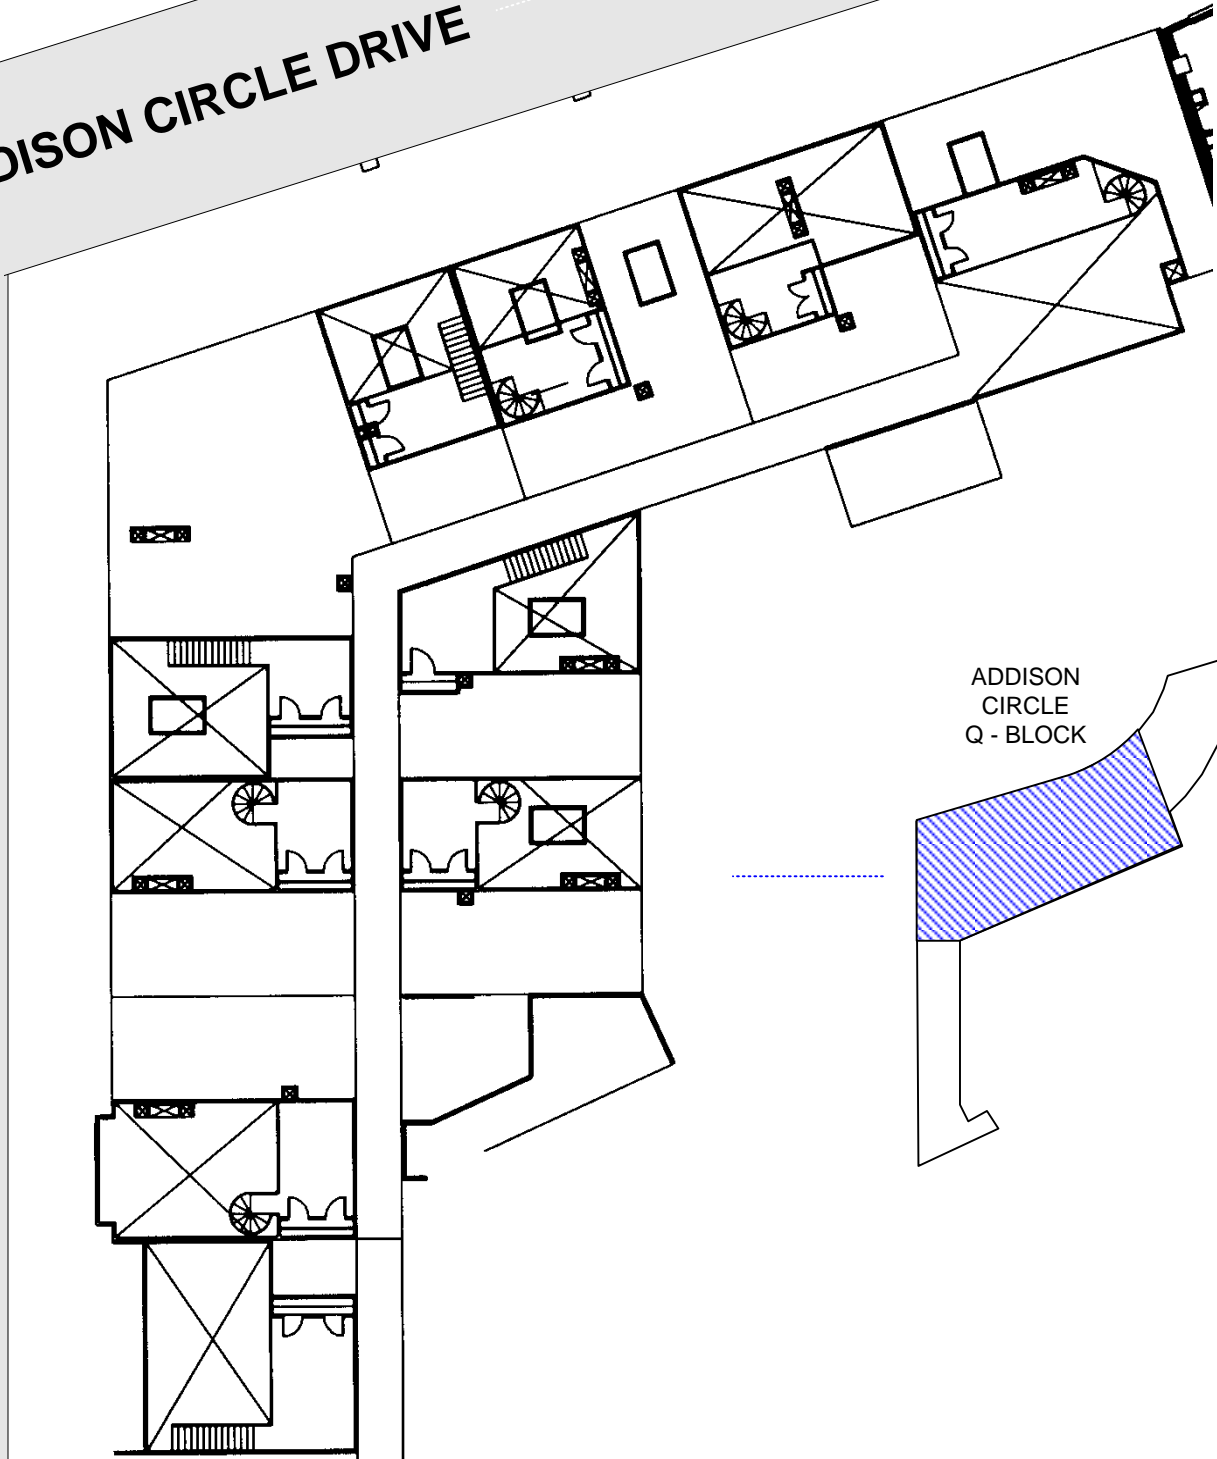

15590 SPECTRUM DRIVE

LEVEL 5

ADDISON CIRCLE DRIVE

SPECTRUM DRIVE

ADDISON CIRCLE Q - BLOCK

FIRE ALARM PANEL	SPRINKLER RISER	FIRE HYDRANT	TRASH CHUTE	ELECTRONIC GATE	HEAT ACTIVATED FIRE DOOR
FIRE DEPT. CONNECTION	MAIN WATER SHUTOFF	STANDPIPE CONNECTION	SPRINKLER ISOLATION VALVE	FIRE DOOR	MAIN SPRINKLER SHUTOFF
KNOX SWITCH	ELECTRICAL MAIN	ELEVATOR	HEAT DETECTOR	ENTRANCE / EXIT	
KNOX BOX	GAS SHUTOFF VALVE	STAIRS	SMOKE DETECTOR	PARKING ENTRANCE / EXIT	