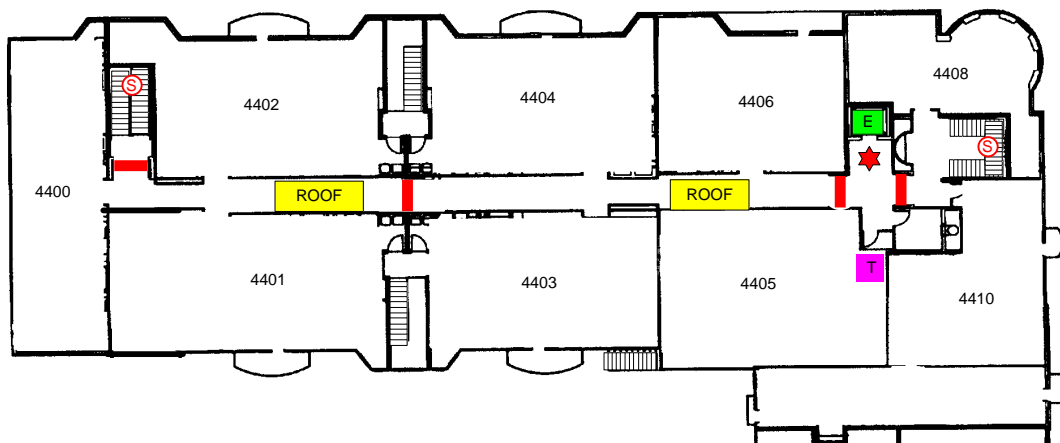

15695 SPECTRUM DRIVE LEVELS 2-4

FIRE ALARM PANEL	SPRINKLER RISER	FIRE HYDRANT	TRASH CHUTE	ELECTRONIC GATE	HEAT ACTIVATED FIRE DOOR
FIRE DEPT. CONNECTION	MAIN WATER SHUTOFF	STANDPIPE CONNECTION	SPRINKLER ISOLATION VALVE	FIRE DOOR	MAIN SPRINKLER SHUTOFF
KNOX SWITCH	ELECTRICAL MAIN	ELEVATOR	ELEVATOR	ENTRANCE / EXIT	
KNOX BOX	GAS SHUTOFF VALVE	STAIRS	SMOKE DETECTOR	PARKING ENTRANCE / EXIT	