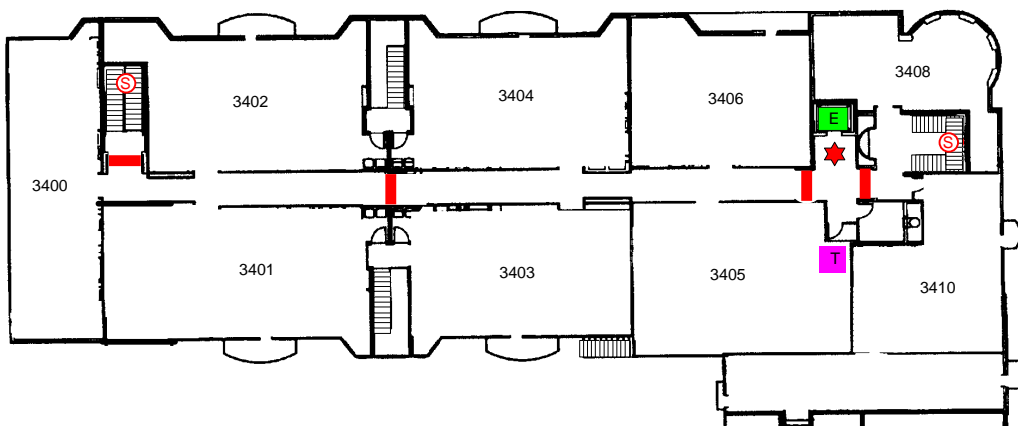

15695 SPECTRUM DRIVE LEVELS 2-4

FIRE ALARM PANEL	SPRINKLER RISER	FIRE HYDRANT	TRASH CHUTE	ELECTRONIC GATE	HEAT ACTIVATED FIRE DOOR
FIRE DEPT. CONNECTION	MAIN WATER SHUTOFF	STANDPIPE CONNECTION	SPRINKLER ISOLATION VALVE	FIRE DOOR	MAIN SPRINKLER SHUTOFF
KNOX SWITCH	ELECTRICAL MAIN	ELEVATOR	ELEVATOR	ENTRANCE / EXIT	
KNOX BOX	GAS SHUTOFF VALVE	STAIRS	SMOKE DETECTOR	PARKING ENTRANCE / EXIT	