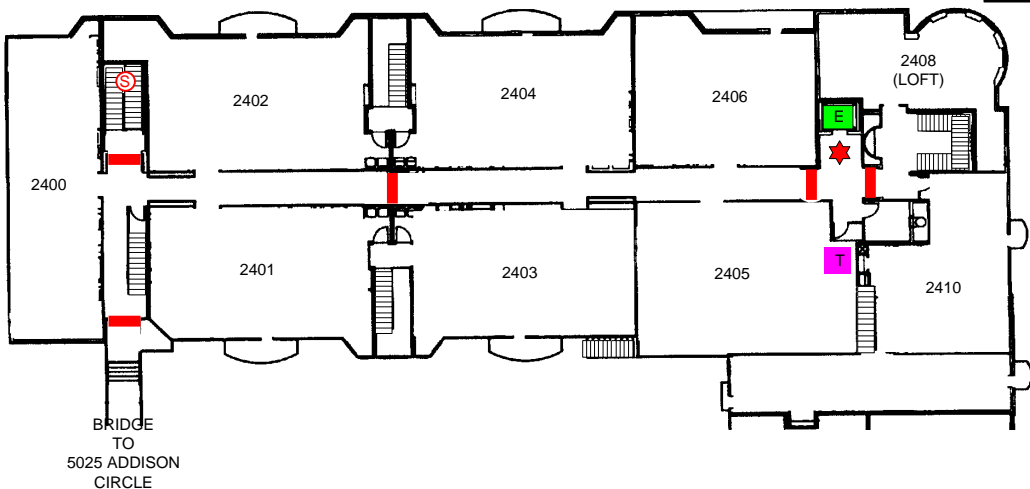

15695 SPECTRUM DRIVE LEVELS 2-4

FIRE ALARM PANEL	SPRINKLER RISER	FIRE HYDRANT	TRASH CHUTE	ELECTRONIC GATE	HEAT ACTIVATED FIRE DOOR
FIRE DEPT. CONNECTION	MAIN WATER SHUTOFF	STANDPIPE CONNECTION	SPRINKLER ISOLATION VALVE	FIRE DOOR	MAIN SPRINKLER SHUTOFF
KNOX SWITCH	ELECTRICAL MAIN	ELEVATOR	ELEVATOR	ENTRANCE / EXIT	
KNOX BOX	GAS SHUTOFF VALVE	STAIRS	SMOKE DETECTOR	PARKING ENTRANCE / EXIT	