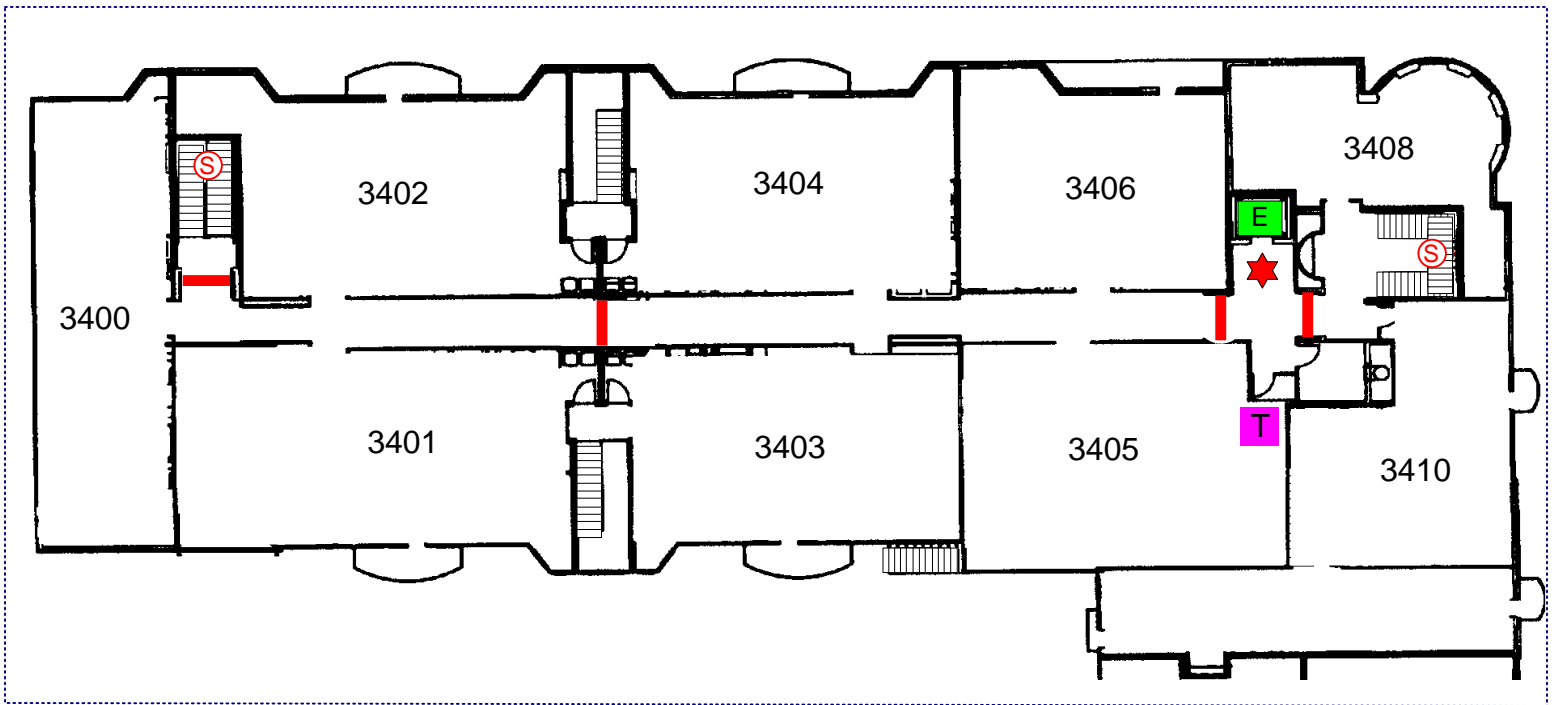

15695 SPECTRUM DRIVE

LEVEL 3

FIRE ALARM PANEL	SPRINKLER RISER	FIRE HYDRANT	TRASH CHUTE	ELECTRONIC GATE	HEAT ACTIVATED FIRE DOOR
FIRE DEPT. CONNECTION	MAIN WATER SHUTOFF	STANDPIPE CONNECTION	SPRINKLER ISOLATION VALVE	FIRE DOOR	MAIN SPRINKLER SHUTOFF
KNOX SWITCH	ELECTRICAL MAIN	ELEVATOR	ELEVATOR	HEAT DETECTOR	ENTRANCE / EXIT
KNOX BOX	GAS SHUTOFF VALVE	STAIRS	SMOKE DETECTOR	PARKING ENTRANCE / EXIT	