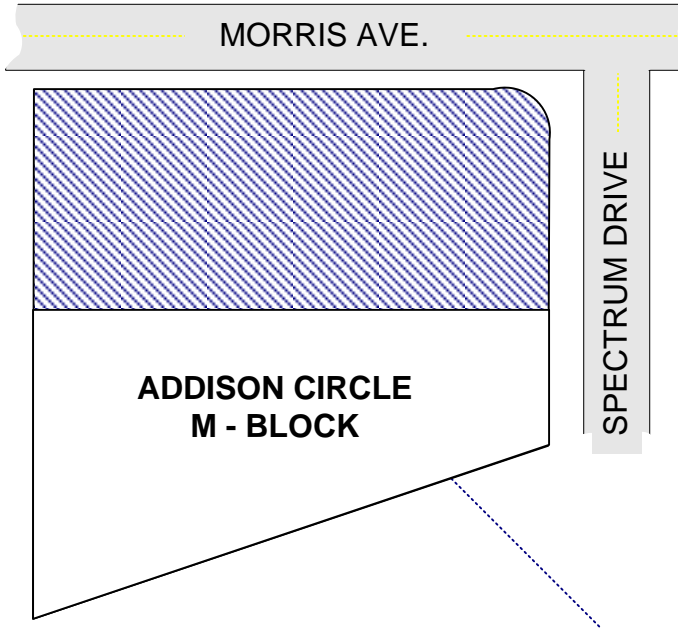

15695 SPECTRUM DRIVE

LEVEL 3

FIRE ALARM PANEL	SPRINKLER RISER	FIRE HYDRANT	TRASH CHUTE	ELECTRONIC GATE	HEAT ACTIVATED FIRE DOOR
FIRE DEPT. CONNECTION	MAIN WATER SHUTOFF	STANDPIPE CONNECTION	SPRINKLER ISOLATION VALVE	FIRE DOOR	MAIN SPRINKLER SHUTOFF
KNOX SWITCH	ELECTRICAL MAIN	ELEVATOR	ELEVATOR	HEAT DETECTOR	ENTRANCE / EXIT
KNOX BOX	GAS SHUTOFF VALVE	STAIRS	SMOKE DETECTOR	PARKING ENTRANCE / EXIT	

Addison!
FIRE DEPARTMENT
OPERATIONS DIVISION
DRAWING BY:
RAY YAGER