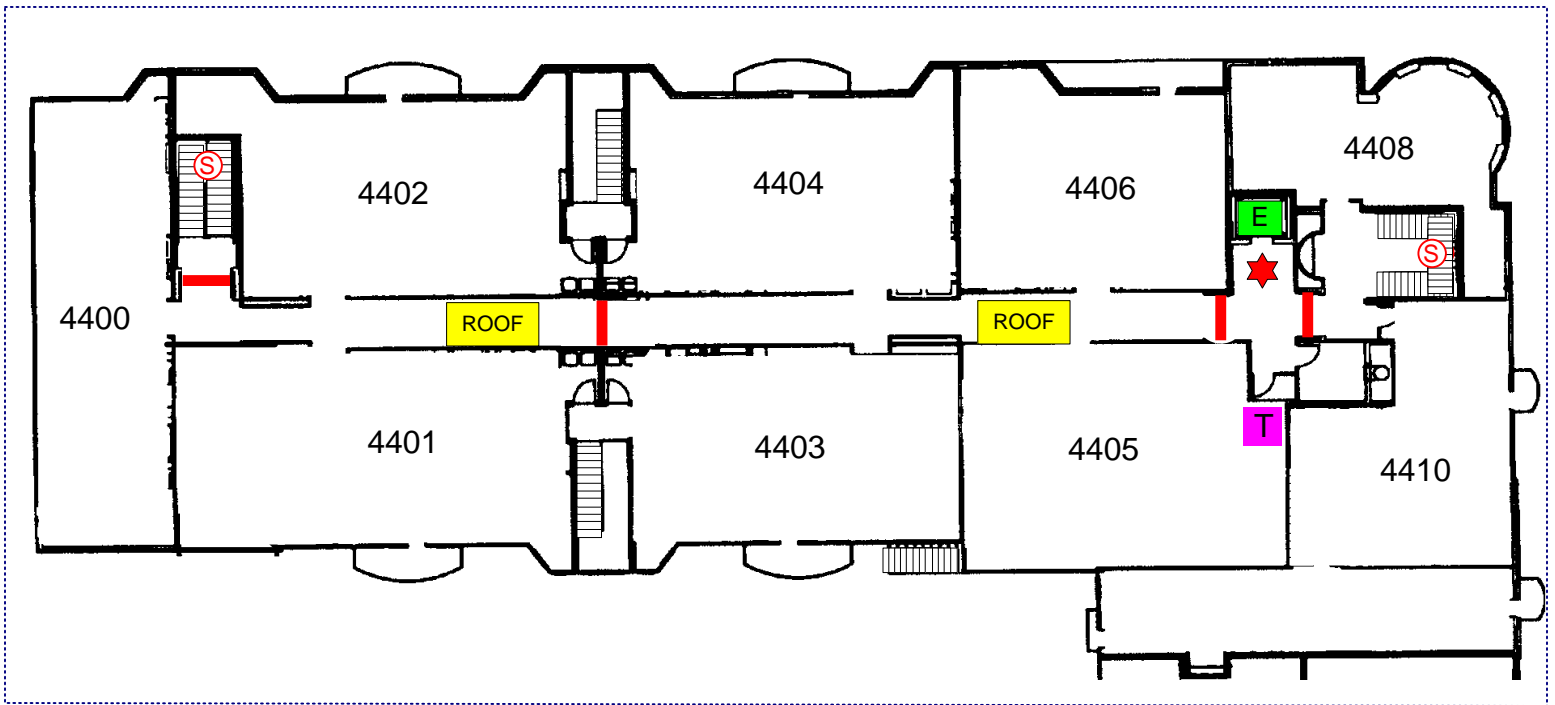

15695 SPECTRUM DRIVE

LEVEL 4

FIRE ALARM PANEL	SPRINKLER RISER	FIRE HYDRANT	TRASH CHUTE	ELECTRONIC GATE	HEAT ACTIVATED FIRE DOOR
FIRE DEPT. CONNECTION	MAIN WATER SHUTOFF	STANDPIPE CONNECTION	SPRINKLER ISOLATION VALVE	FIRE DOOR	MAIN SPRINKLER SHUTOFF
KNOX SWITCH	ELECTRICAL MAIN	ELEVATOR	ELEVATOR	ENTRANCE / EXIT	ROOF ACCESS
KNOX BOX	GAS SHUTOFF VALVE	STAIRS	SMOKE DETECTOR	PARKING ENTRANCE / EXIT	