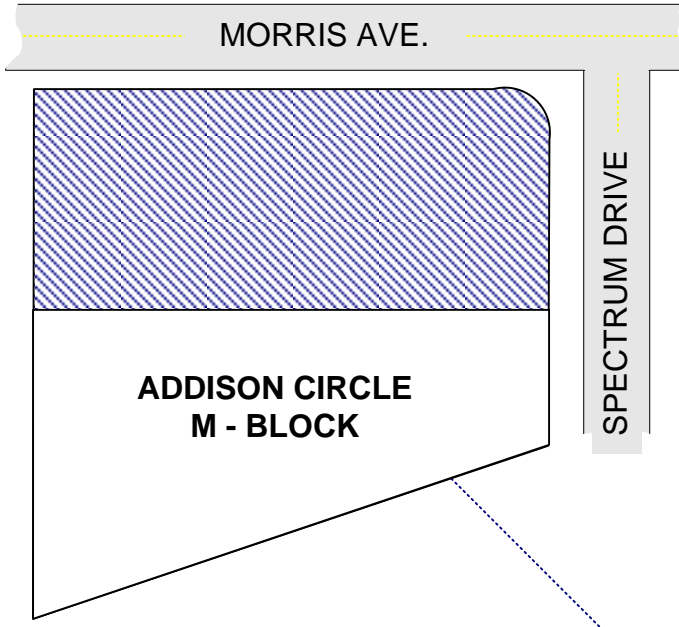

15695 SPECTRUM DRIVE

LEVEL 4

FIRE ALARM PANEL	SPRINKLER RISER	FIRE HYDRANT	TRASH CHUTE	ELECTRONIC GATE	HEAT ACTIVATED FIRE DOOR
FIRE DEPT. CONNECTION	MAIN WATER SHUTOFF	STANDPIPE CONNECTION	SPRINKLER ISOLATION VALVE	FIRE DOOR	MAIN SPRINKLER SHUTOFF
KNOX SWITCH	ELECTRICAL MAIN	ELEVATOR	ELEVATOR	ENTRANCE / EXIT	ROOF ACCESS
KNOX BOX	GAS SHUTOFF VALVE	STAIRS	SMOKE DETECTOR	PARKING ENTRANCE / EXIT	