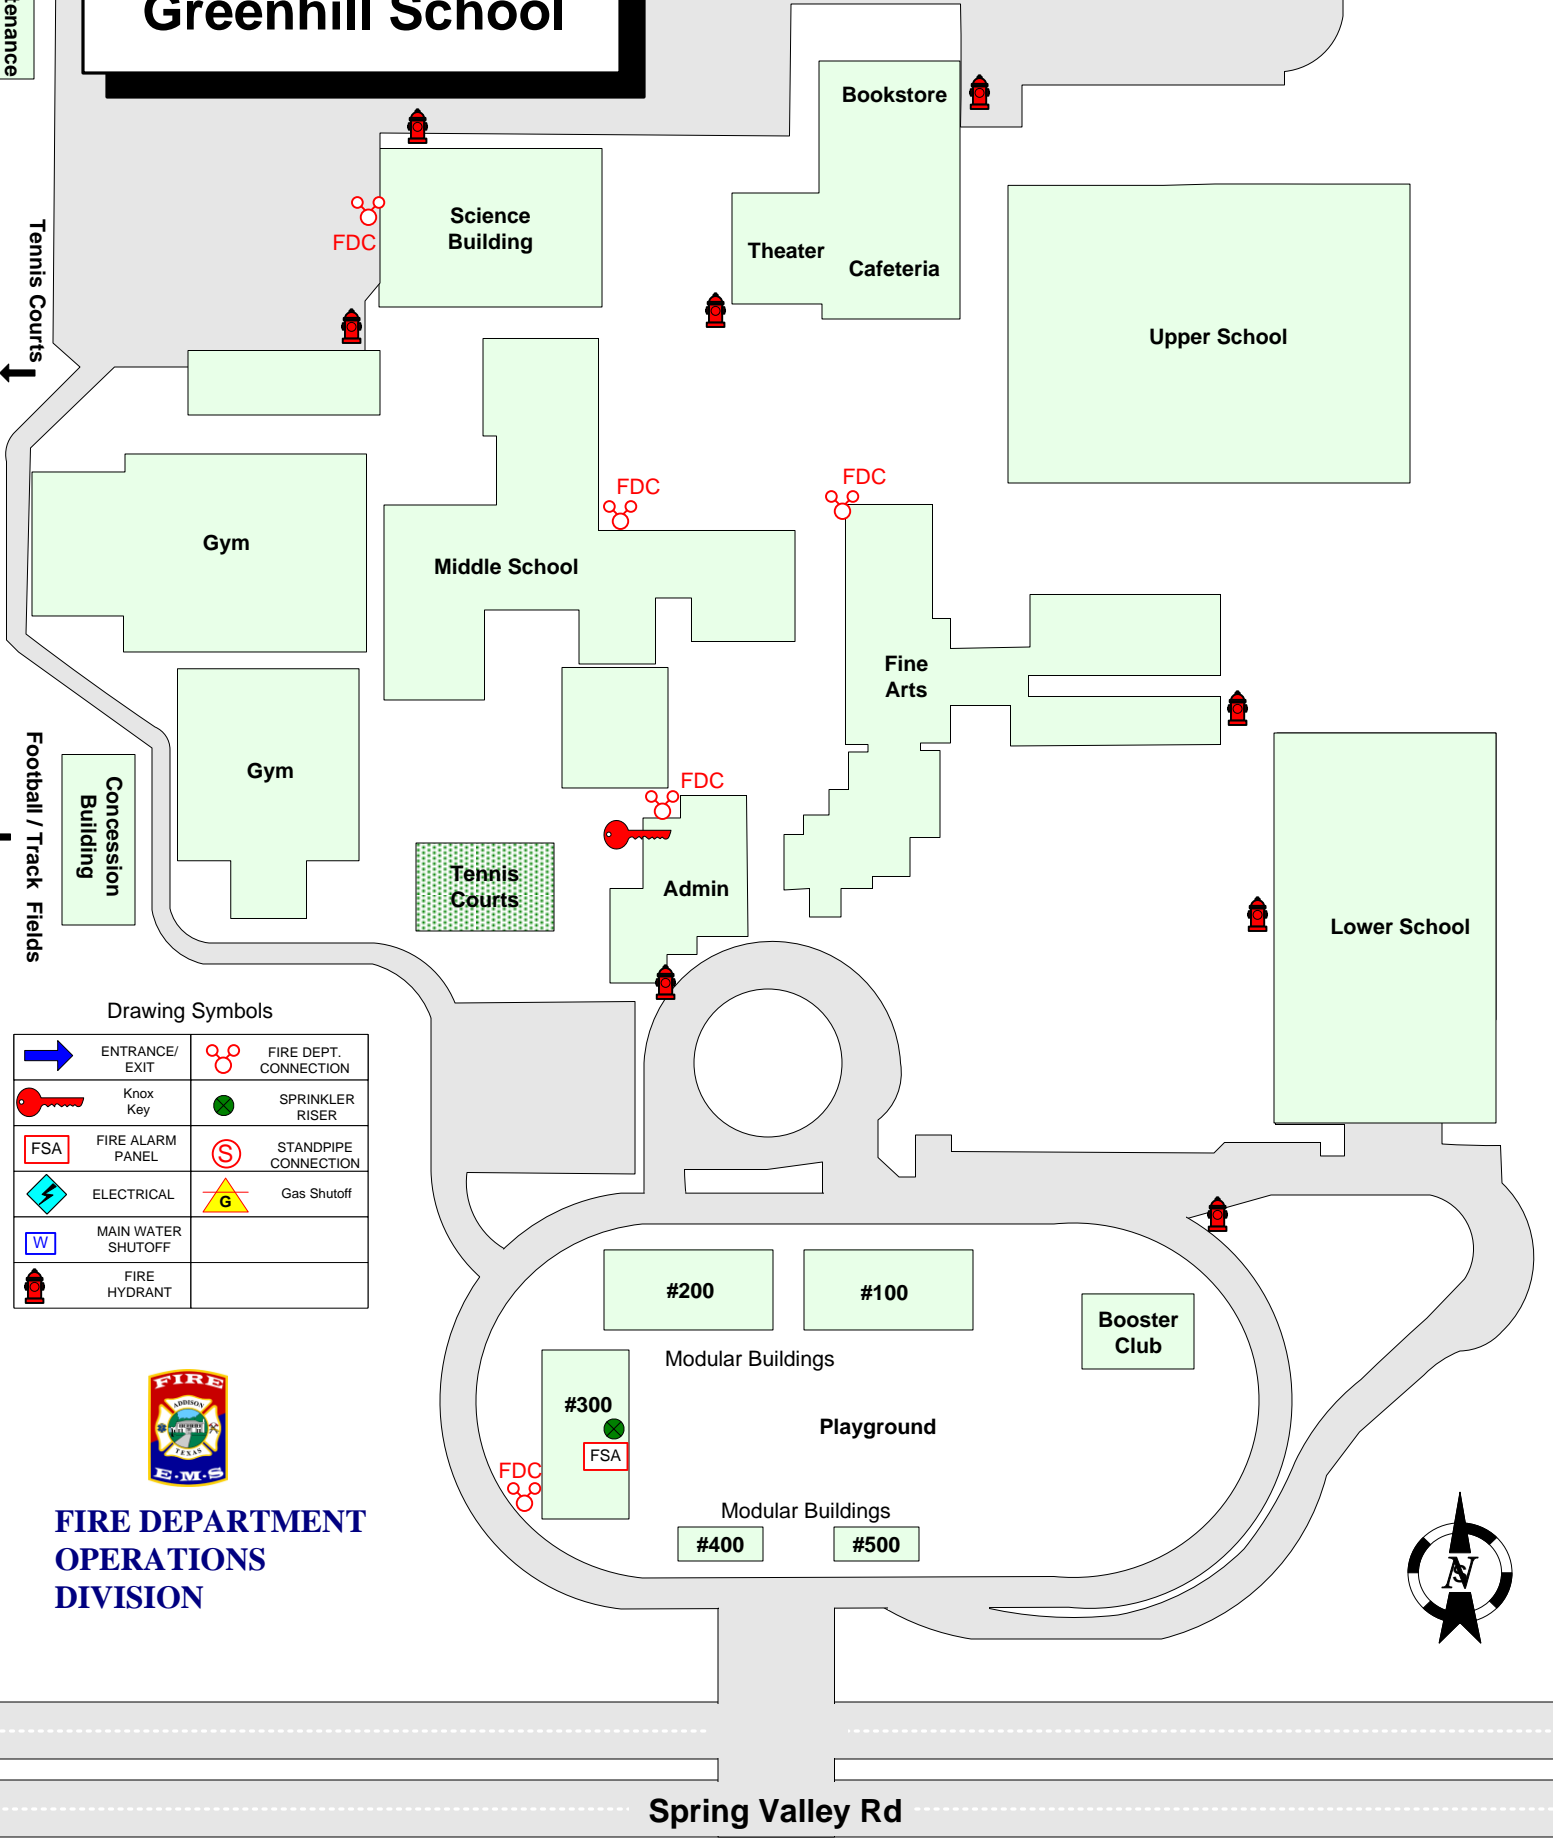

4141 Spring Valley Greenhill School

Hornet Dr.

Maintenance

Tennis Courts

Football / Track Fields

Drawing Symbols

	ENTRANCE/EXIT		FIRE DEPT. CONNECTION
	Knox Key		SPRINKLER RISER
	FIRE ALARM PANEL		STANDPIPE CONNECTION
	ELECTRICAL		Gas Shutoff
	MAIN WATER SHUTOFF		
	FIRE HYDRANT		

**FIRE DEPARTMENT
OPERATIONS
DIVISION**

Spring Valley Rd