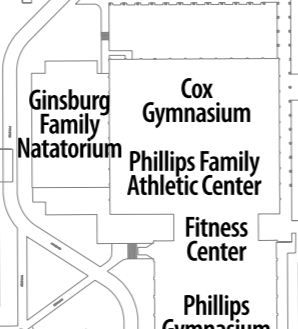

LEB LECS VILLAGE PHASE I
V. 83185, P. 4319

PROTON PLAZA
V. 81001, P. 2042

N 89° 44' 13" E 2391.65

N 89° 44' 13" E 195.19'

Hornet Road

MIDWAY ROAD

SPRING VALLEY ROAD

Maintenance Building

Agnich Science Building

The Buzz

Zale-Fields Theatre

Crossman Hall Cafeteria

Upper School Addition

Fulton Upper School

Phillip G. Foote Quadrangle

Rotunda

Levy Middle School

The Sally Dunning Sculpture Garden

Fine Arts Building

Montgomery Library

Outdoor Basketball Court

Three Chimneys Administration Building

Lower School

Playground

Extended Day

Lower School Admin.

Child Dev. Center

Early Childhood

Playground

Flag Circle

The Great Meadow

Farm House (Parents' Association Building)

Brinkmann Field

Shirley Family Track

Deason Family Tennis Center

Ginsburg Family Natatorium

Cox Gymnasium

Phillips Family Athletic Center

Fitness Center

Phillips Gymnasium

Tom Perryman Alumni Center (TPAC)

Concession Building

- 1 Visitor Parking
- 2 Employee Parking
- 3 Student Parking

GREENHILL SCHOOL