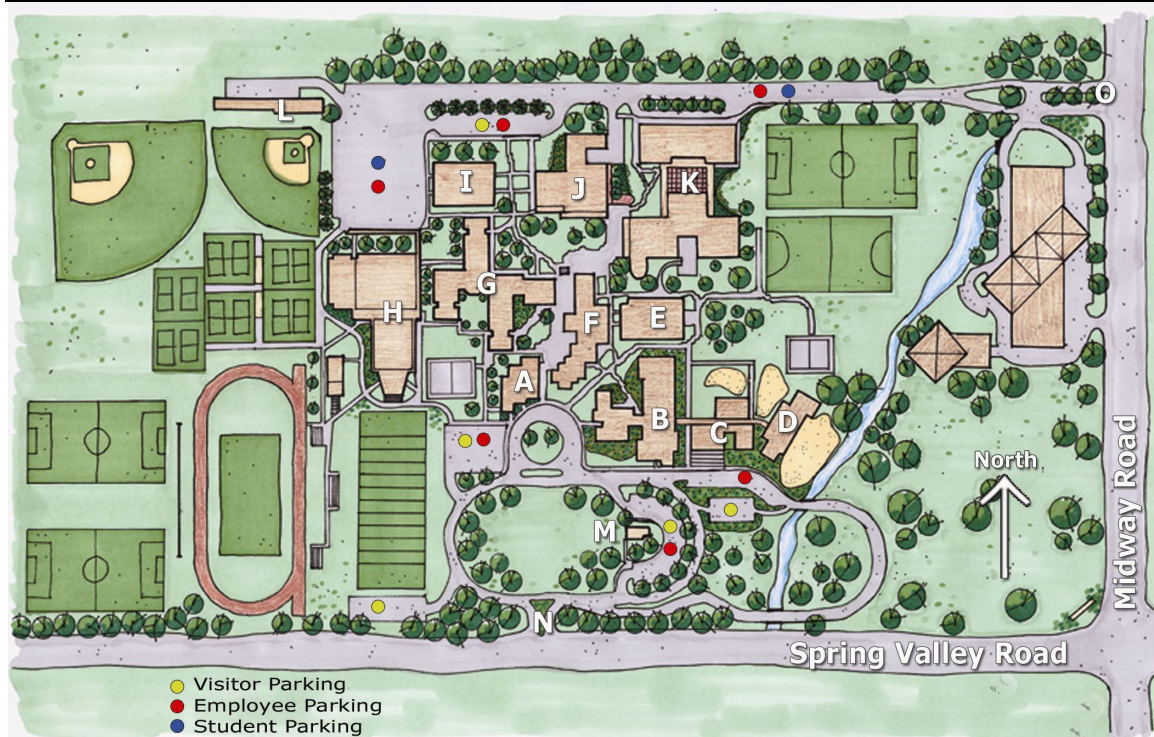

Greenhill School | Campus Map

- A** Three Chimneys Administration Building
- B** Lower School
- C** Lower School Administration, Child Development Center, Extended Day
- D** Early Childhood
- E** Montgomery Library
- F** Fine Arts Building
- G** Levy Middle School
- H** Phillips Family Athletic Center, Tom Perryman Alumni Center, Cox Gymnasium, Ginsburg Family Natatorium
- I** Agnich Science Building
- J** The Buzz, Zale-Fields Theatre, Crossman Hall Cafeteria, Phillip G. Foote Quadrangle
- K** Fulton Upper School, Upper School Addition
- L** Maintenance Building
- M** Farm House: Parents' Association Building, The Great Meadow
- N** Spring Valley Entrance
- O** Midway Road Entrance/Hornet Road