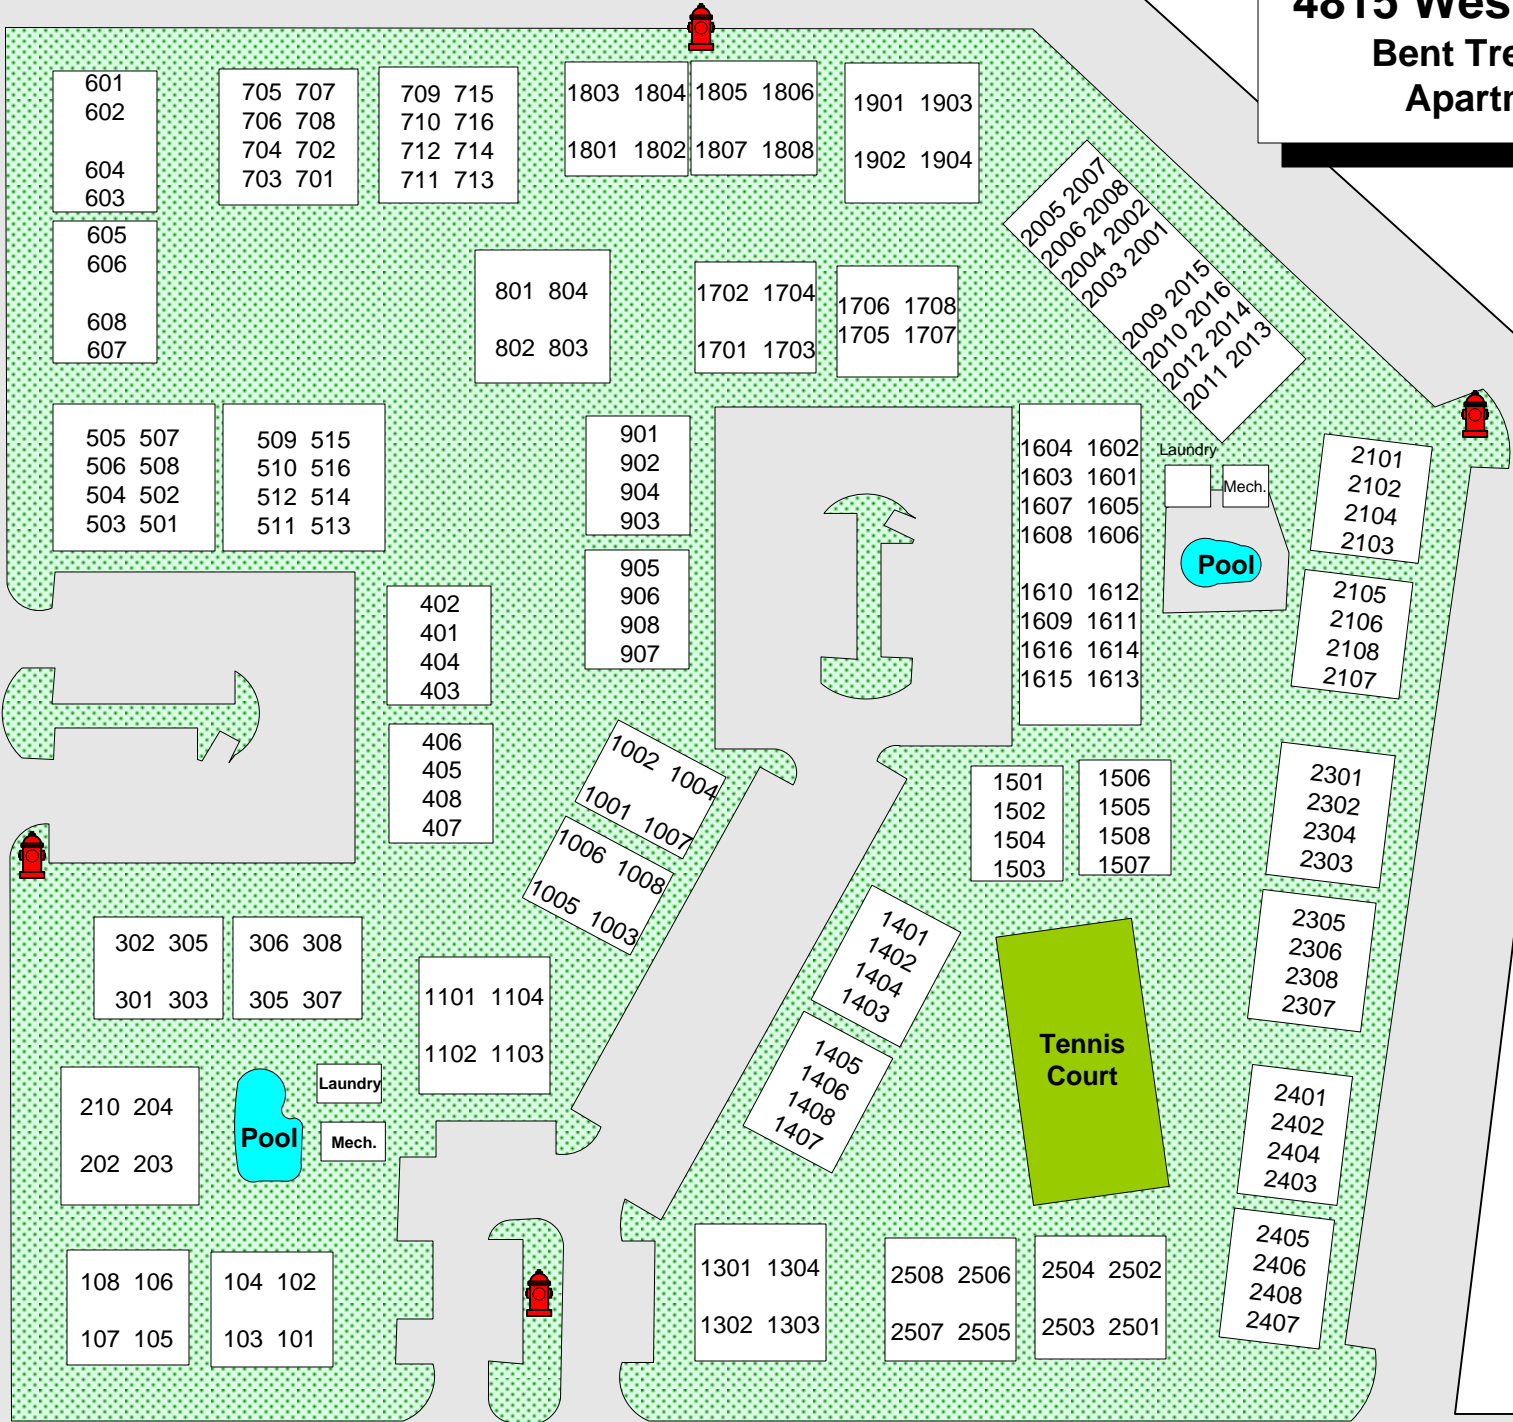

# 4815 Westgrove Dr Bent Tree Oaks Apartments

Addison Road

Westgrove Drive

*Addison!*

FIRE DEPARTMENT  
OPERATIONS  
DIVISION

JS  
8/2006