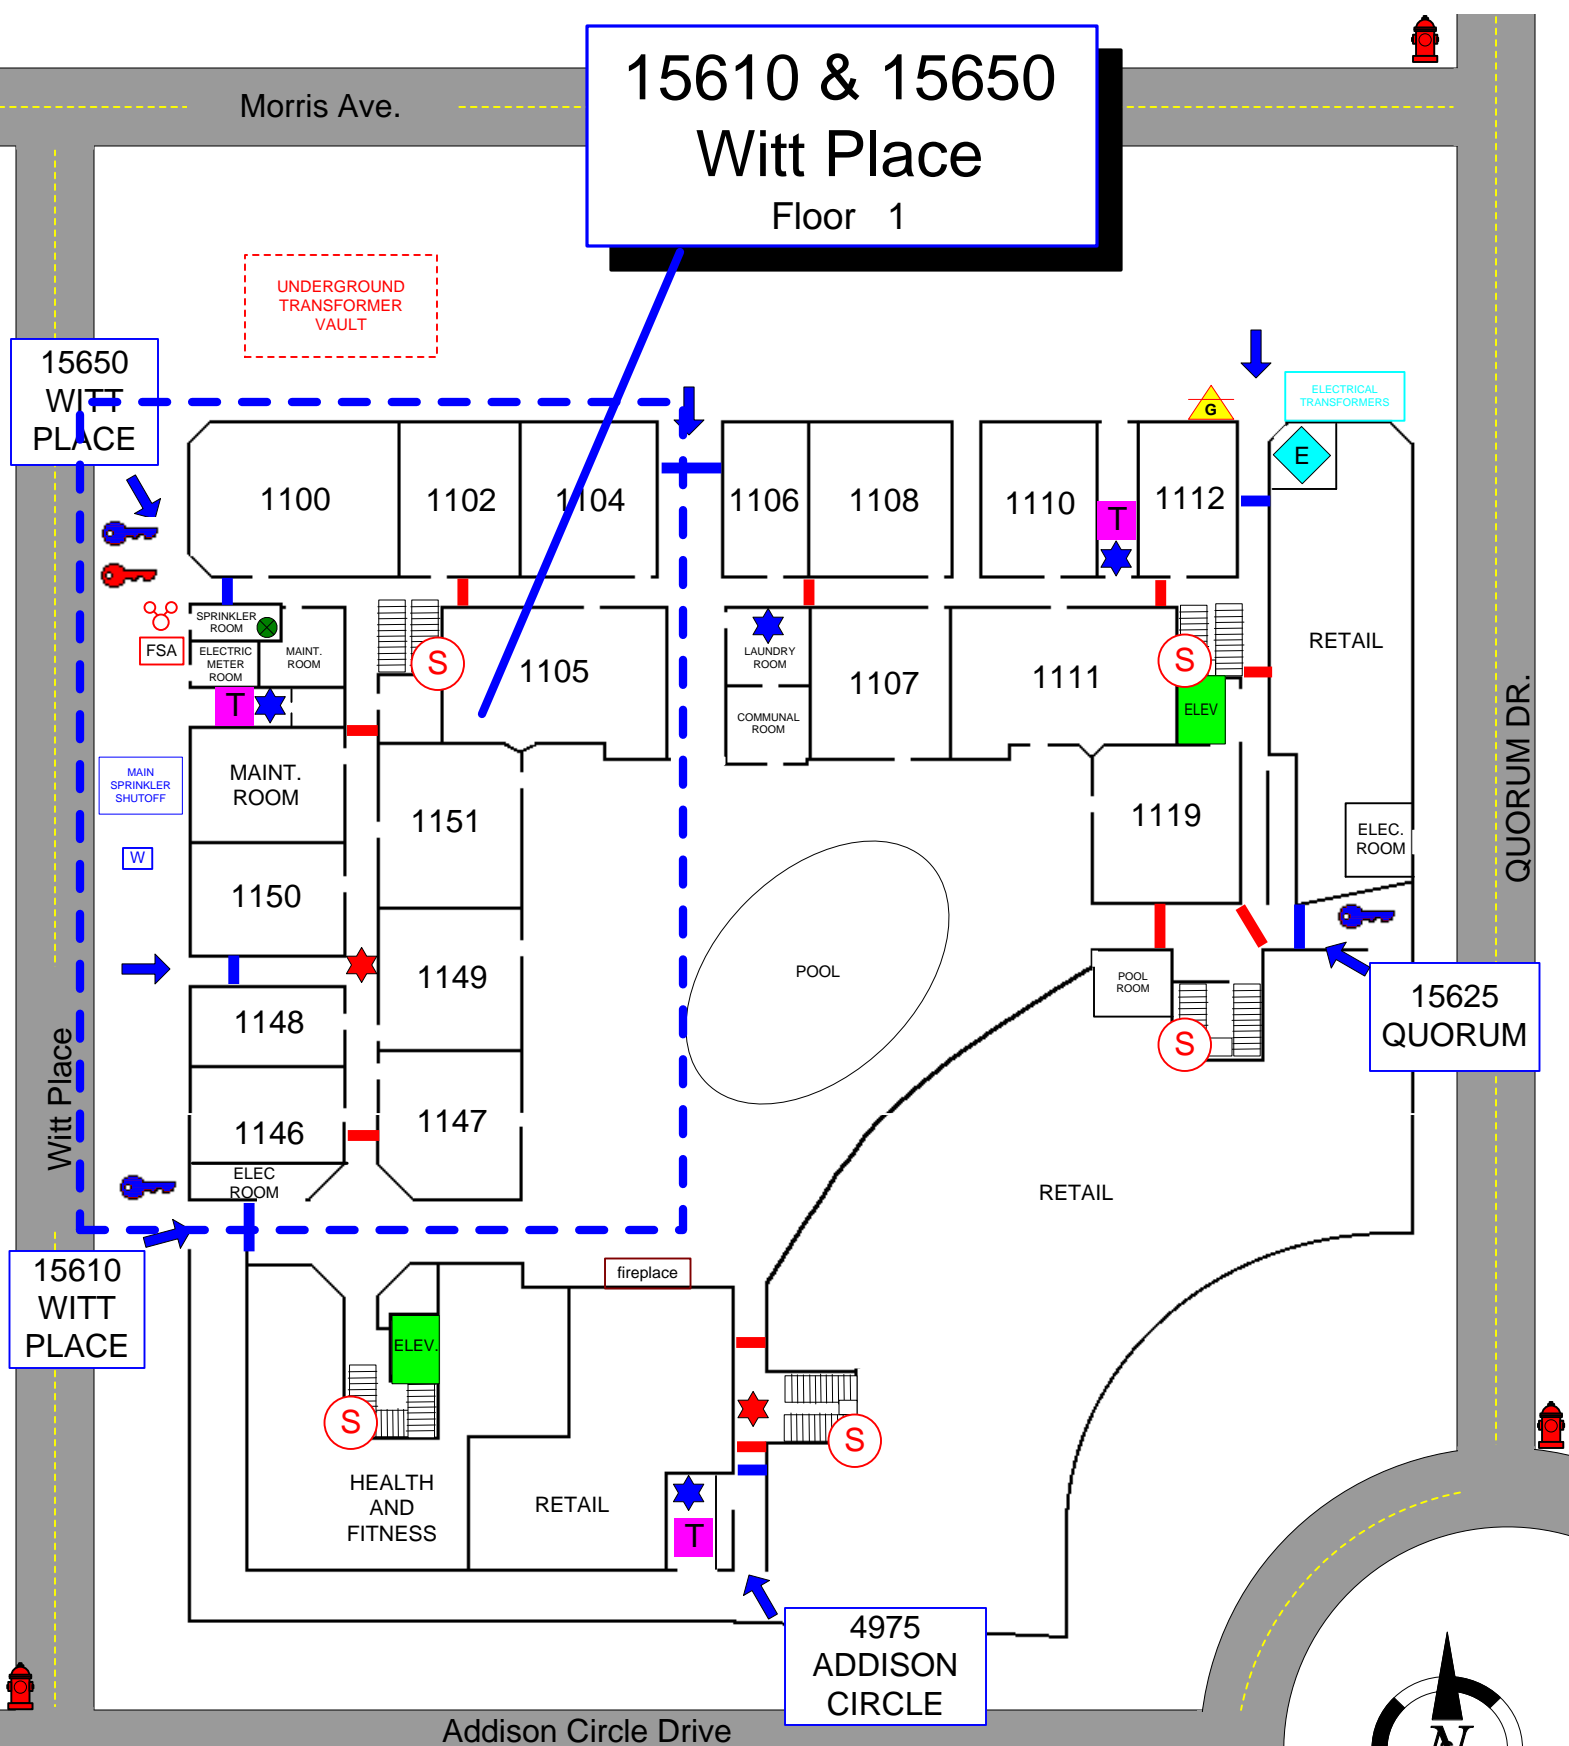

15610 & 15650 Witt Place

Floor 1

UNDERGROUND
TRANSFORMER
VAULT

15650
WITT
PLACE

ELECTRICAL
TRANSFORMERS

RETAIL

ELEC.
ROOM

15625
QUORUM

RETAIL

15610
WITT
PLACE

HEALTH
AND
FITNESS

RETAIL

4975
ADDISON
CIRCLE

Addison Circle Drive

QUORUM DR.

FSA	FIRE ALARM PANEL	SPRINKLER RISER	FIRE HYDRANT	ENTRANCE / EXIT	ELECTRONIC GATE
FIRE DEPT. CONNECTION	MAIN WATER SHUTOFF	STANDPIPE CONNECTION	SPRINKLER ISOLATION VALVE	FIRE DOOR	HEAT DETECTOR
KNOX SWITCH	ELECTRICAL MAIN	ELEVATOR	TRASH CHUTE	SMOKE DETECTOR	
KNOX BOX	GAS SHUTOFF VALVE	STAIRS			