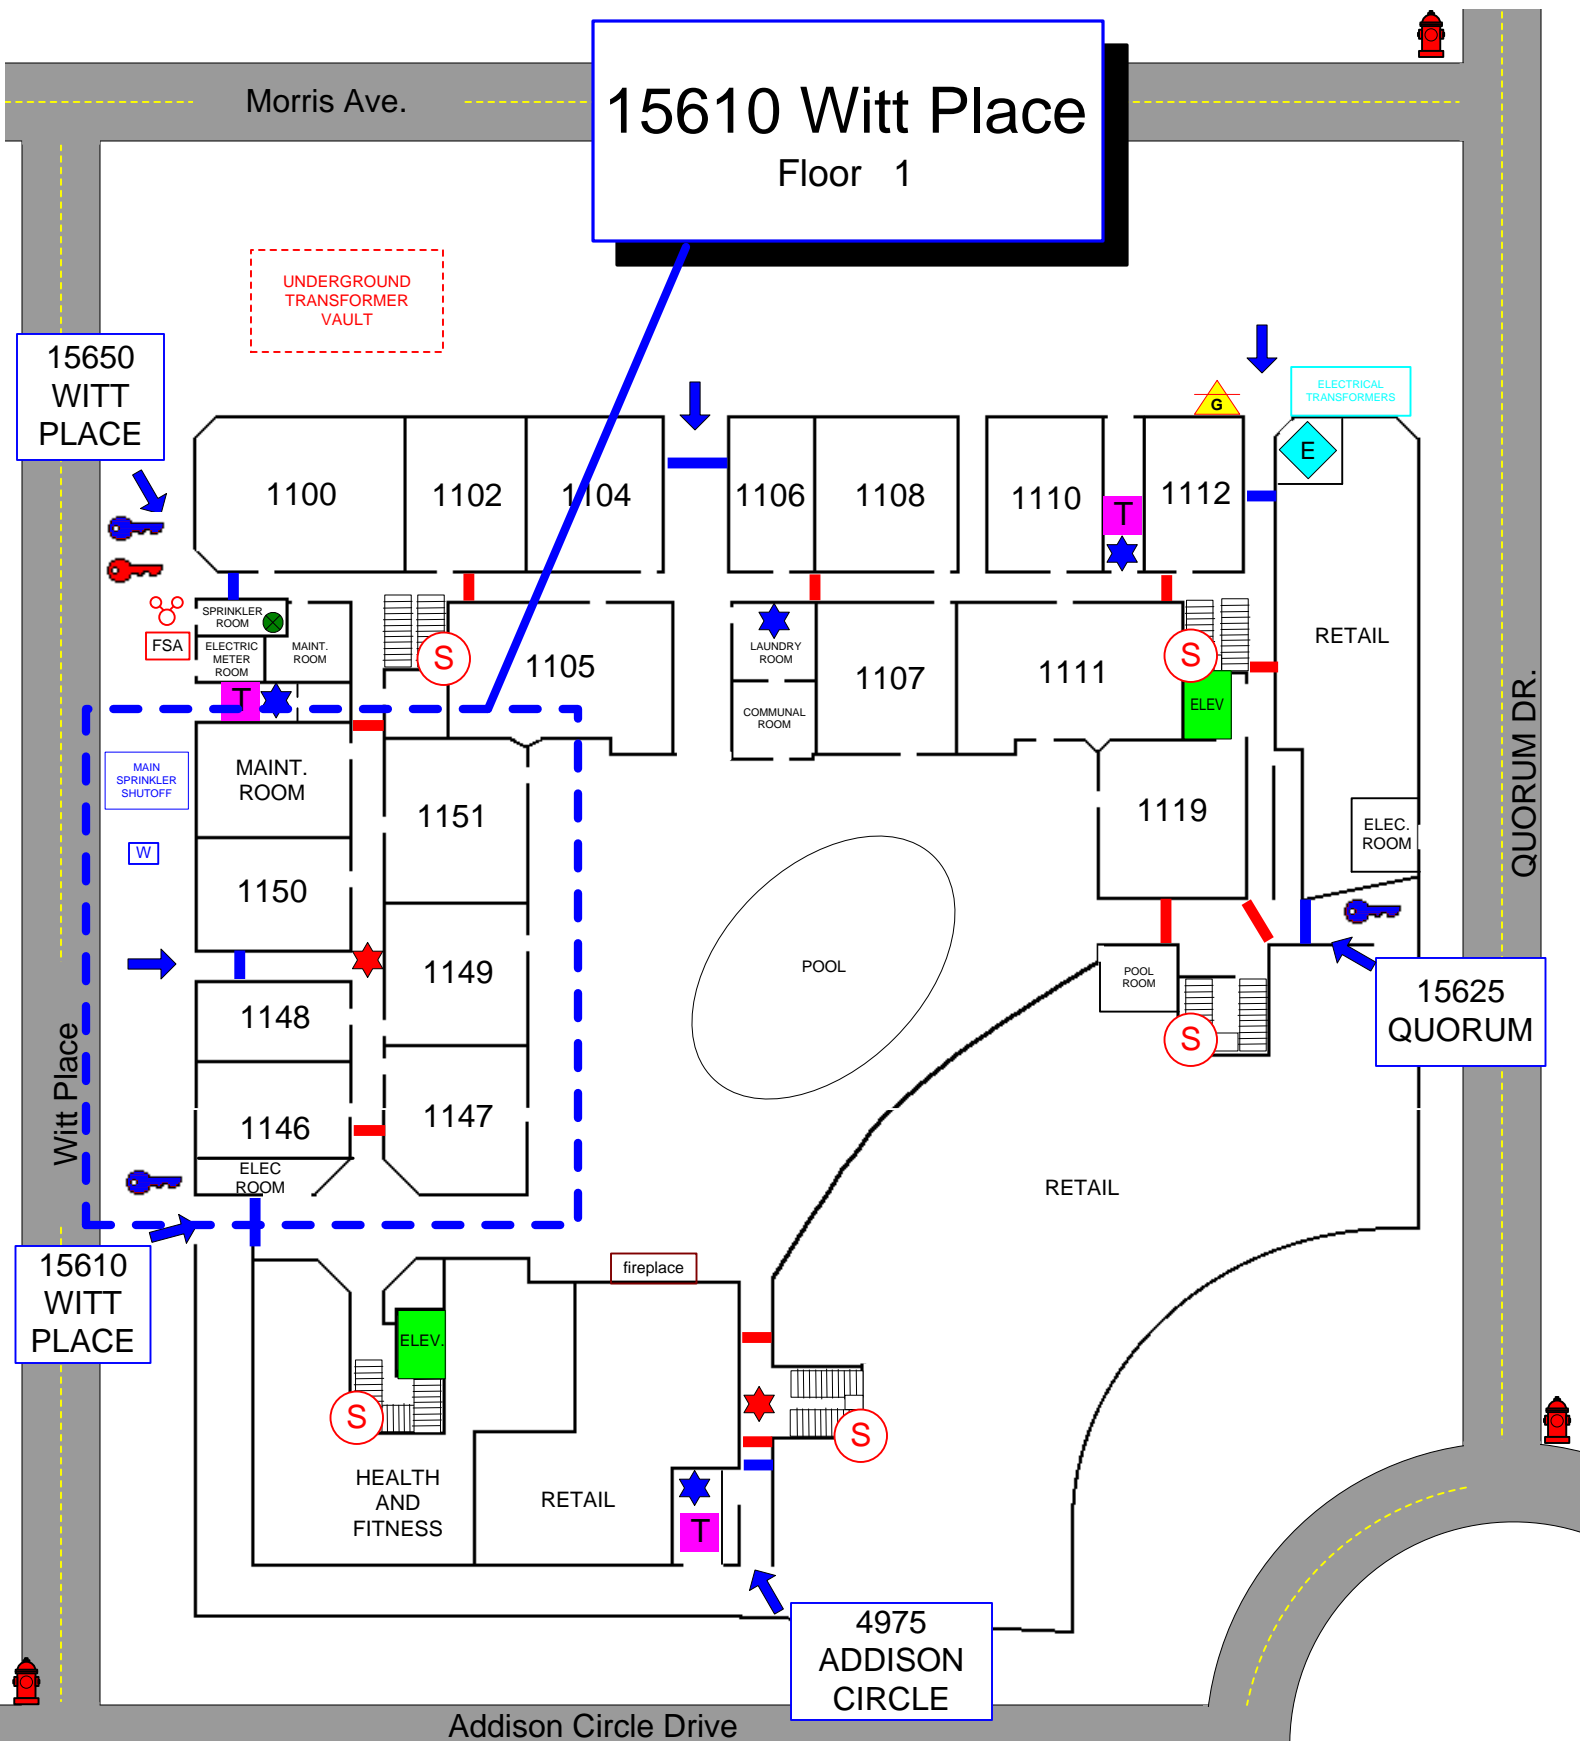

15610 Witt Place

Floor 1

FSA	FIRE ALARM PANEL	SPRINKLER RISER	FIRE HYDRANT	ENTRANCE / EXIT	ELECTRONIC GATE
FIRE DEPT. CONNECTION	MAIN WATER SHUTOFF	STANDPIPE CONNECTION	SPRINKLER ISOLATION VALVE	ELEVATOR	FIRE DOOR
KNOX SWITCH	ELECTRICAL MAIN	TRASH CHUTE	HEAT DETECTOR	SMOKE DETECTOR	
KNOX BOX	GAS SHUTOFF VALVE	STAIRS			