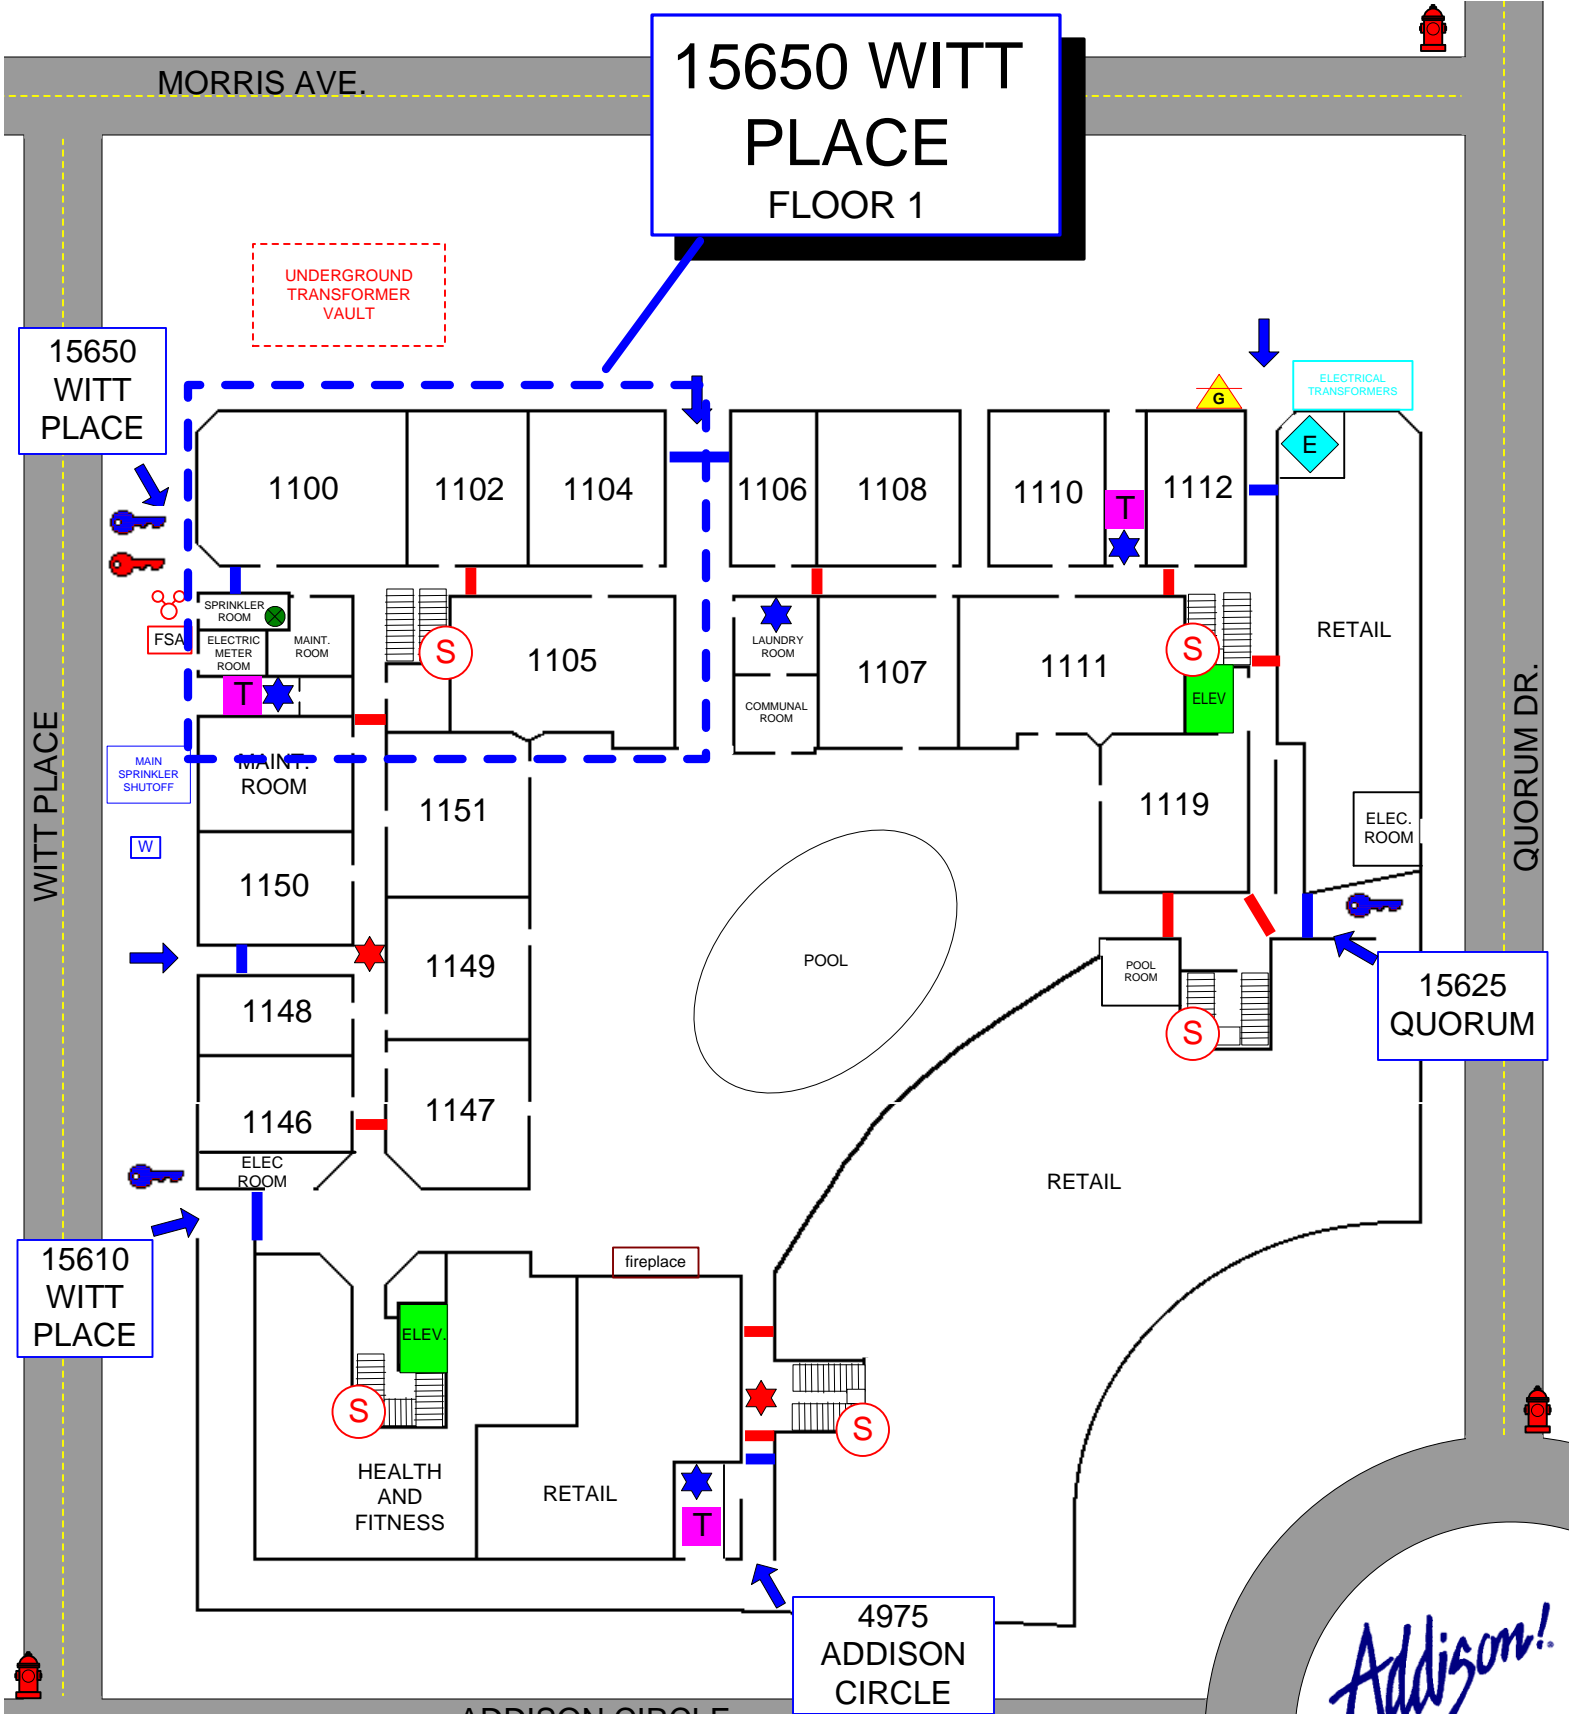

15650 WITT PLACE FLOOR 1

FSA	FIRE ALARM PANEL	SPRINKLER RISER	FIRE HYDRANT	ENTRANCE / EXIT	ELECTRONIC GATE
FIRE DEPT. CONNECTION	MAIN WATER SHUTOFF	STANDPIPE CONNECTION	SPRINKLER ISOLATION VALVE	FIRE DOOR	HEAT DETECTOR
KNOX SWITCH	ELECTRICAL MAIN	ELEVATOR	TRASH CHUTE	SMOKE DETECTOR	
KNOX BOX	GAS SHUTOFF VALVE	STAIRS			

DRAWING BY:
RAY YAGER