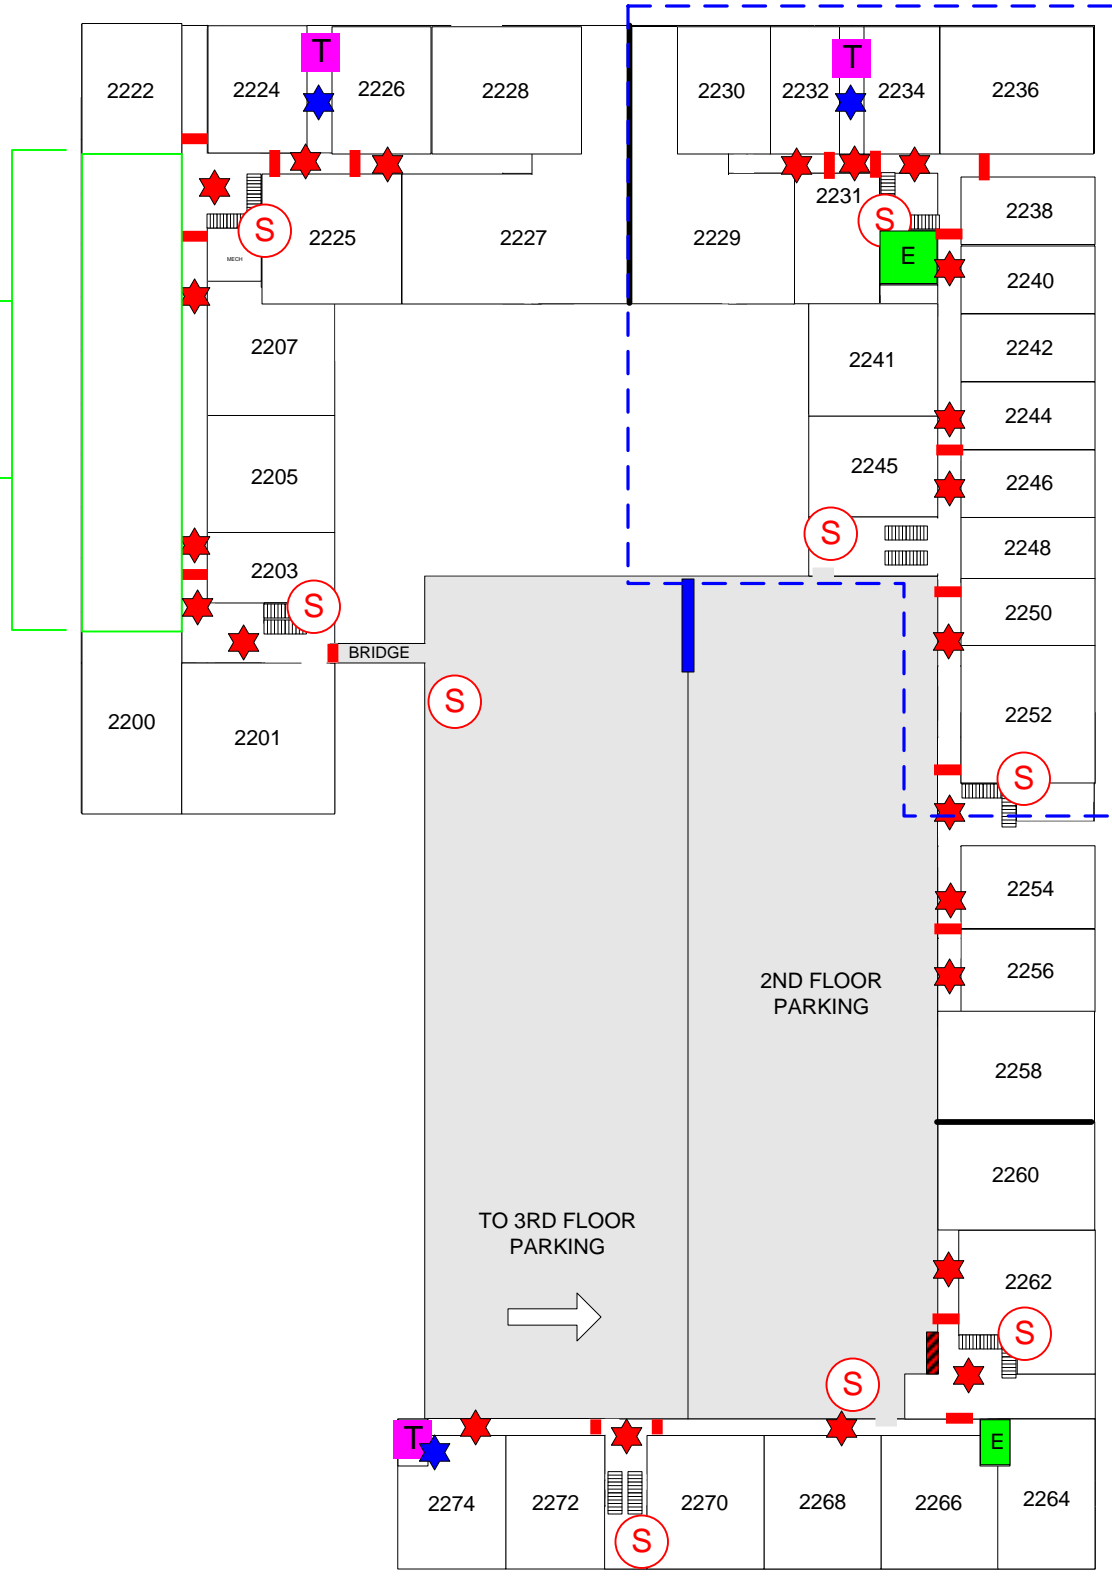

ADDISON CIRCLE 15685 WITT PLACE BLDG. B FLOOR 2

UNITS ARE 2 STORY STUDIO APARTMENTS. THERE IS NO ACCESS FROM SECOND FLOOR HALLWAY

FSA	FIRE ALARM PANEL	SPRINKLER RISER	FIRE HYDRANT	T	TRASH CHUTE	ELECTRONIC GATE	HEAT ACTIVATED FIRE DOOR
FIRE DEPT. CONNECTION	MAIN WATER SHUTOFF	STANDPIPE CONNECTION	SPRINKLER ISOLATION VALVE	FIRE DOOR			
KNOX SWITCH	ELECTRICAL MAIN	ELEVATOR	E	HEAT DETECTOR	ENTRANCE / EXIT		
KNOX BOX	GAS SHUTOFF VALVE	STAIRS	SMOKE DETECTOR	PARKING ENTRANCE / EXIT			