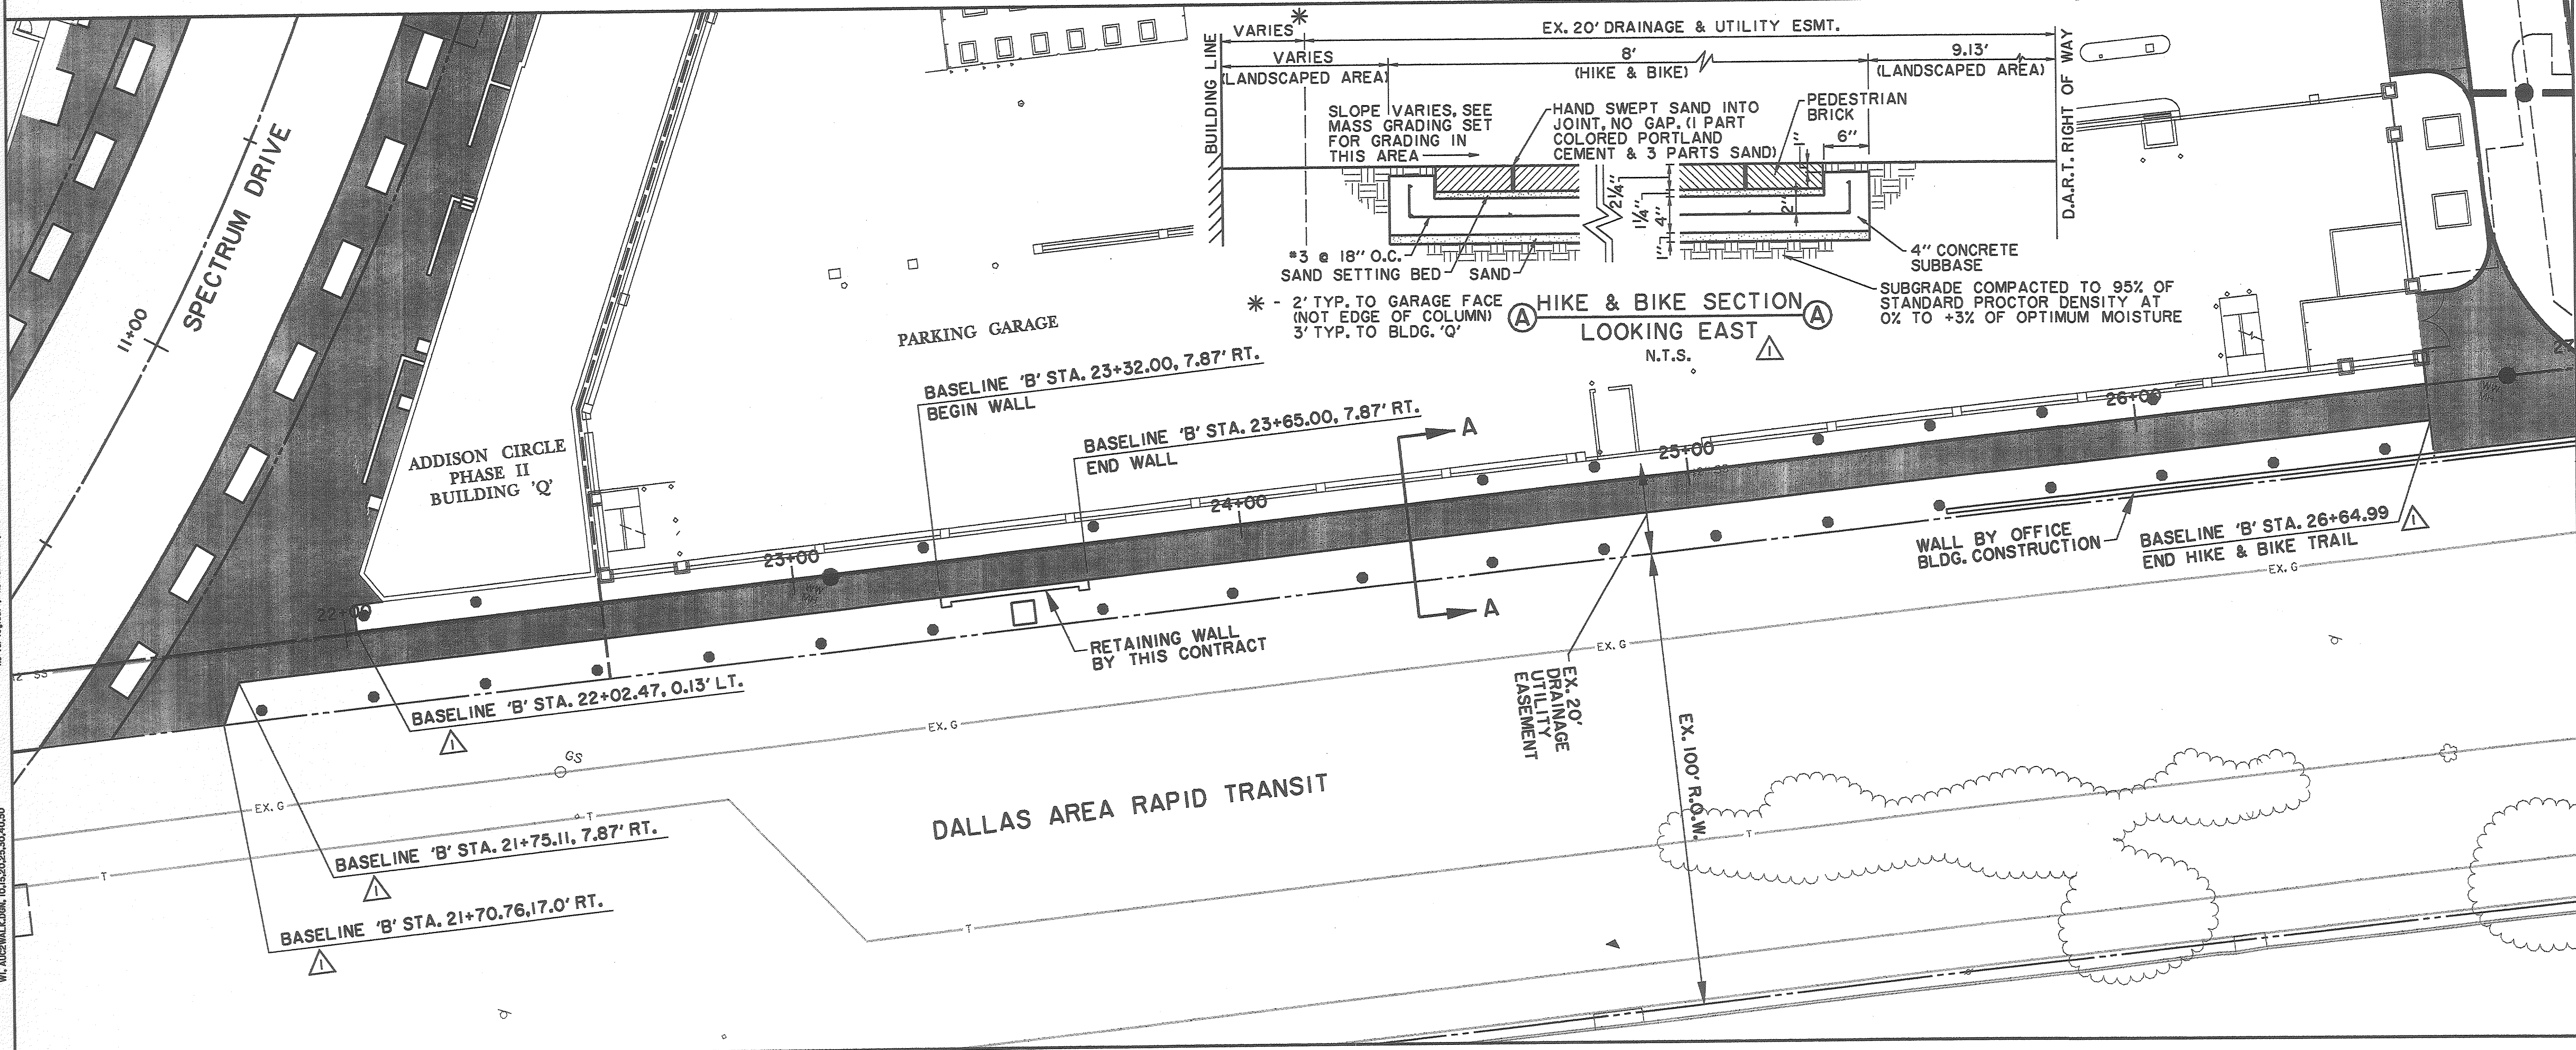

LEGEND

ELECTRIC — OHE	48" RCP	MISC.
⊙ LIGHT POLE	EX. STORM SEWER	
PP POWER POLE	CHAIN LINK FENCE	
— GUY WIRE	WOOD FENCE	
TELEPHONE — T	EXISTING ASPHALT	
TELEPHONE MANHOLE	EXISTING DIRT OR GRAVEL	
TELEPHONE PEDESTAL	EX. CONCRETE	
TELEPHONE SIGN	TREE/TREE LINE	
GAS — G	EXISTING CURB	
GAS METER	PROP. CURB	
GAS SIGN	PROP. EDGE OF PAVEMENT NO CURB	
LAND USE	EX. PROPERTY LINE	
RAILROAD SIGN	PROP. CENTERLINE	
SIGN	PROP. R.O.W.	
SURVEY	PROP. INLET	
FOUND IRON ROD	T.P.	TOP OF PAVEMENT
BENCHMARK	T.C.	TOP OF CURB
WASTEWATER — WW	CR	CURB RETURN
WASTEWATER MANHOLE	EX. G	EXISTING GUTTER
CLEANOUT	EX. T.C.	EXISTING TOP OF CURB
WATER — W	B-20	BORING LOCATION
FIRE HYDRANT		EXISTING BRICKS
METER		PAVEMENT REMOVAL
WATER VALVE