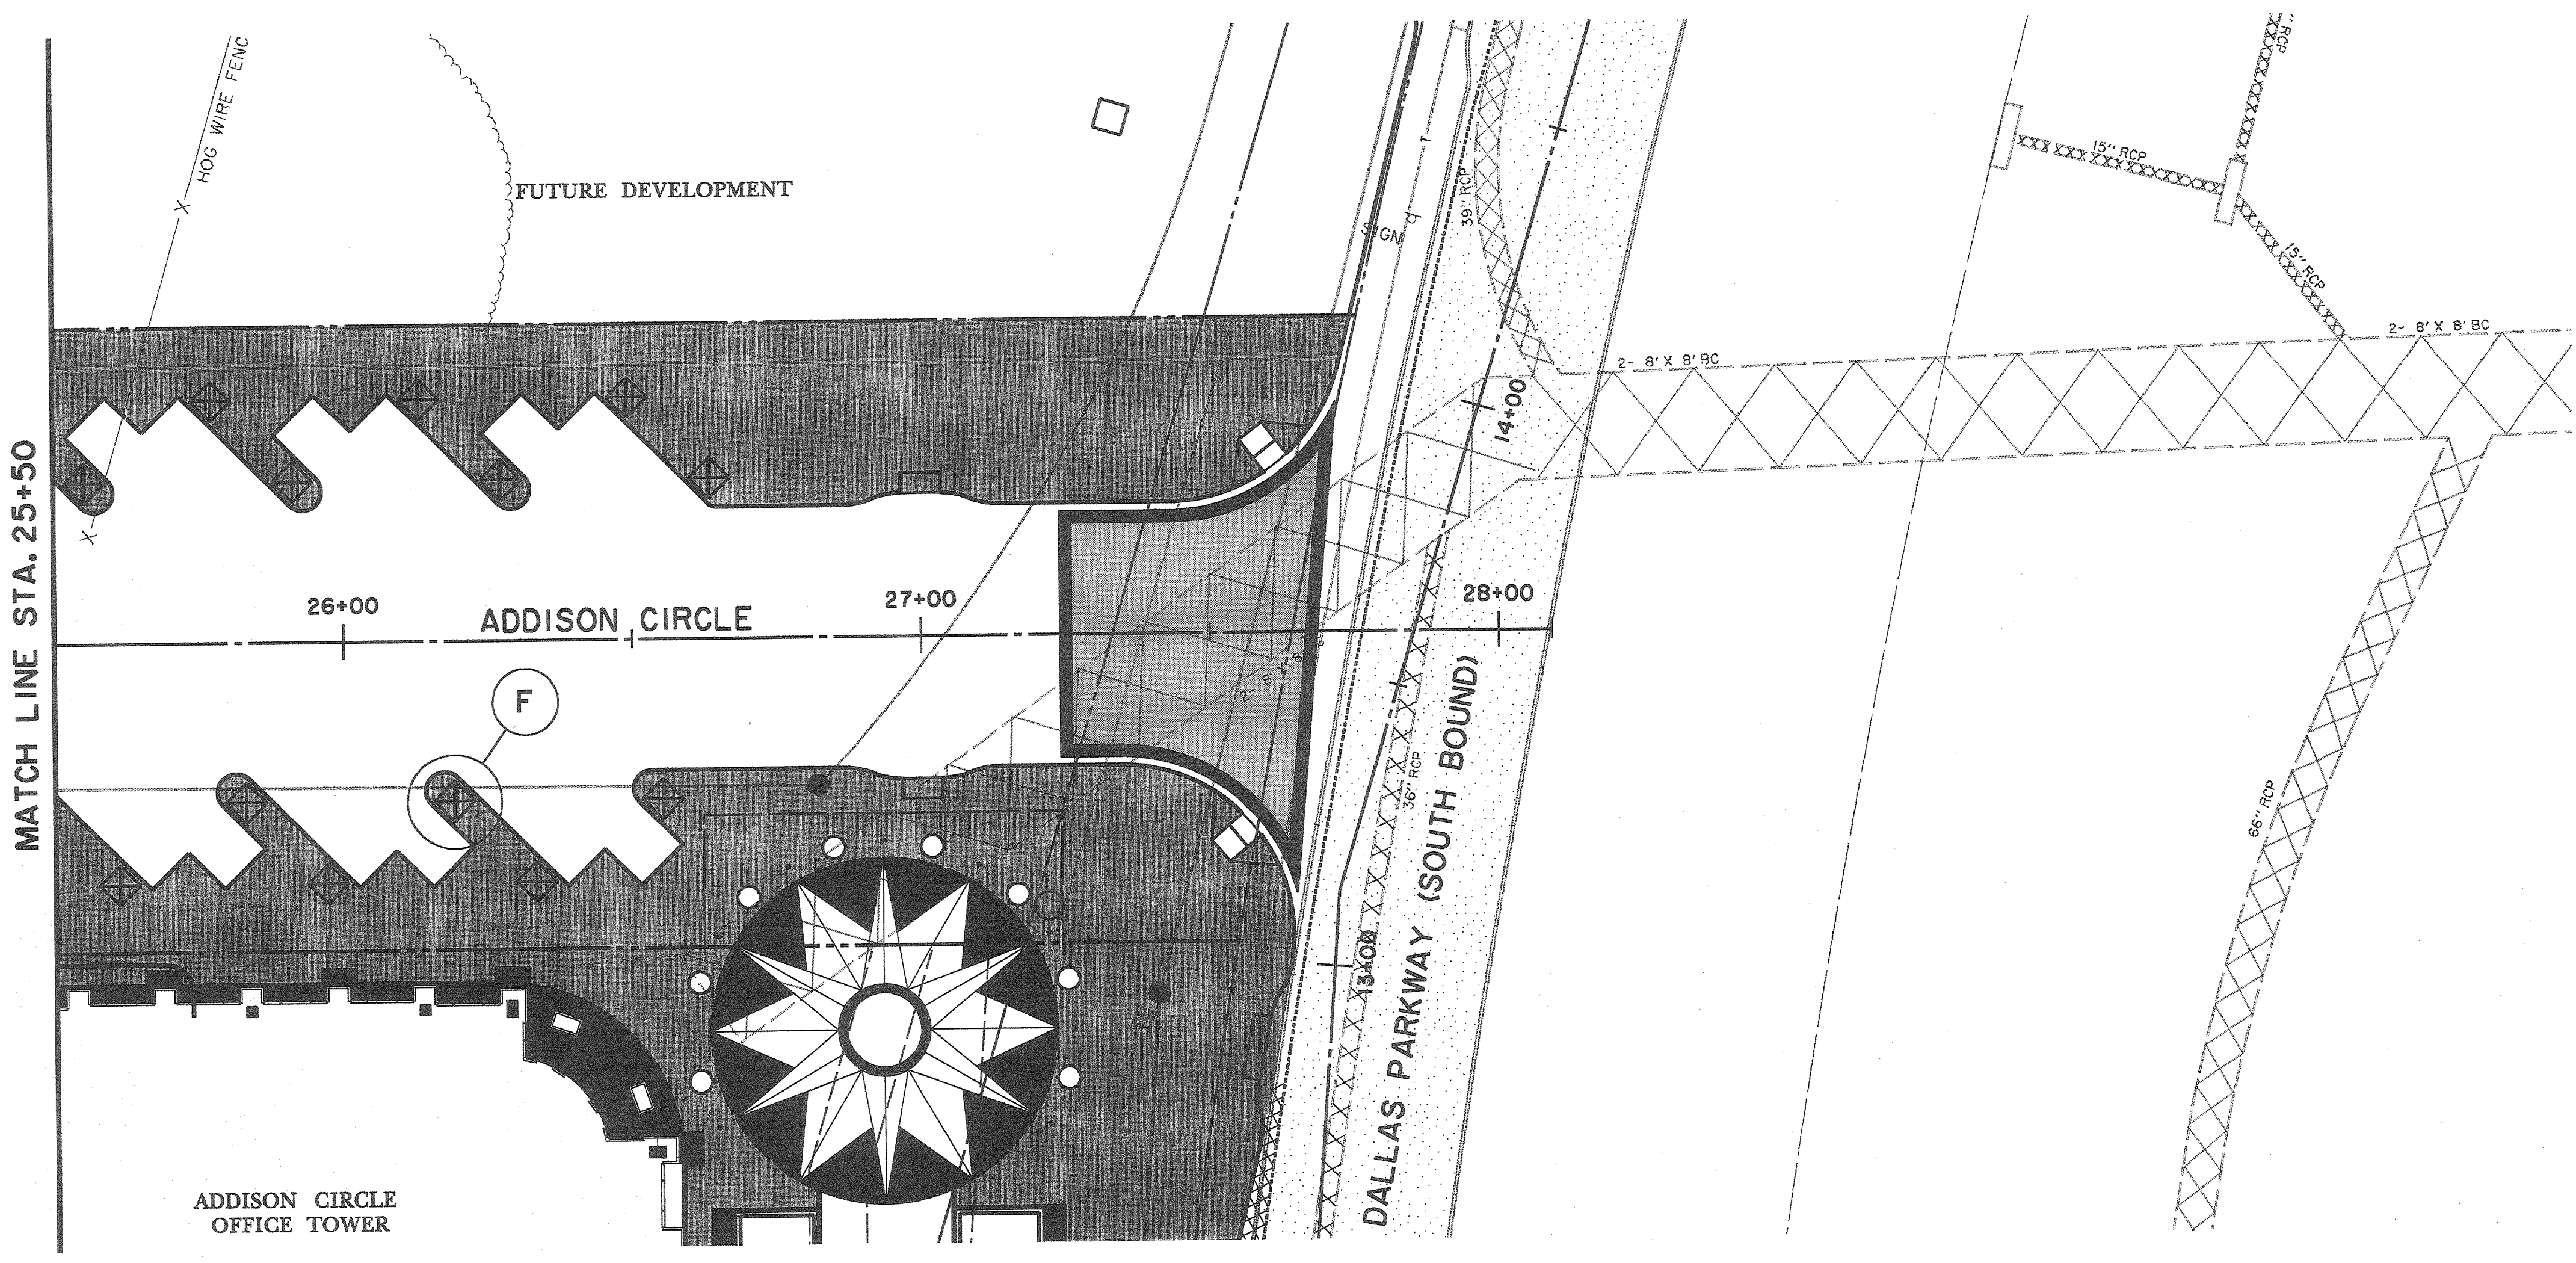

ACTJ HIKE & BIKE TRAIL B25-3

F SPECIAL DETAIL SEE SHEET SP9