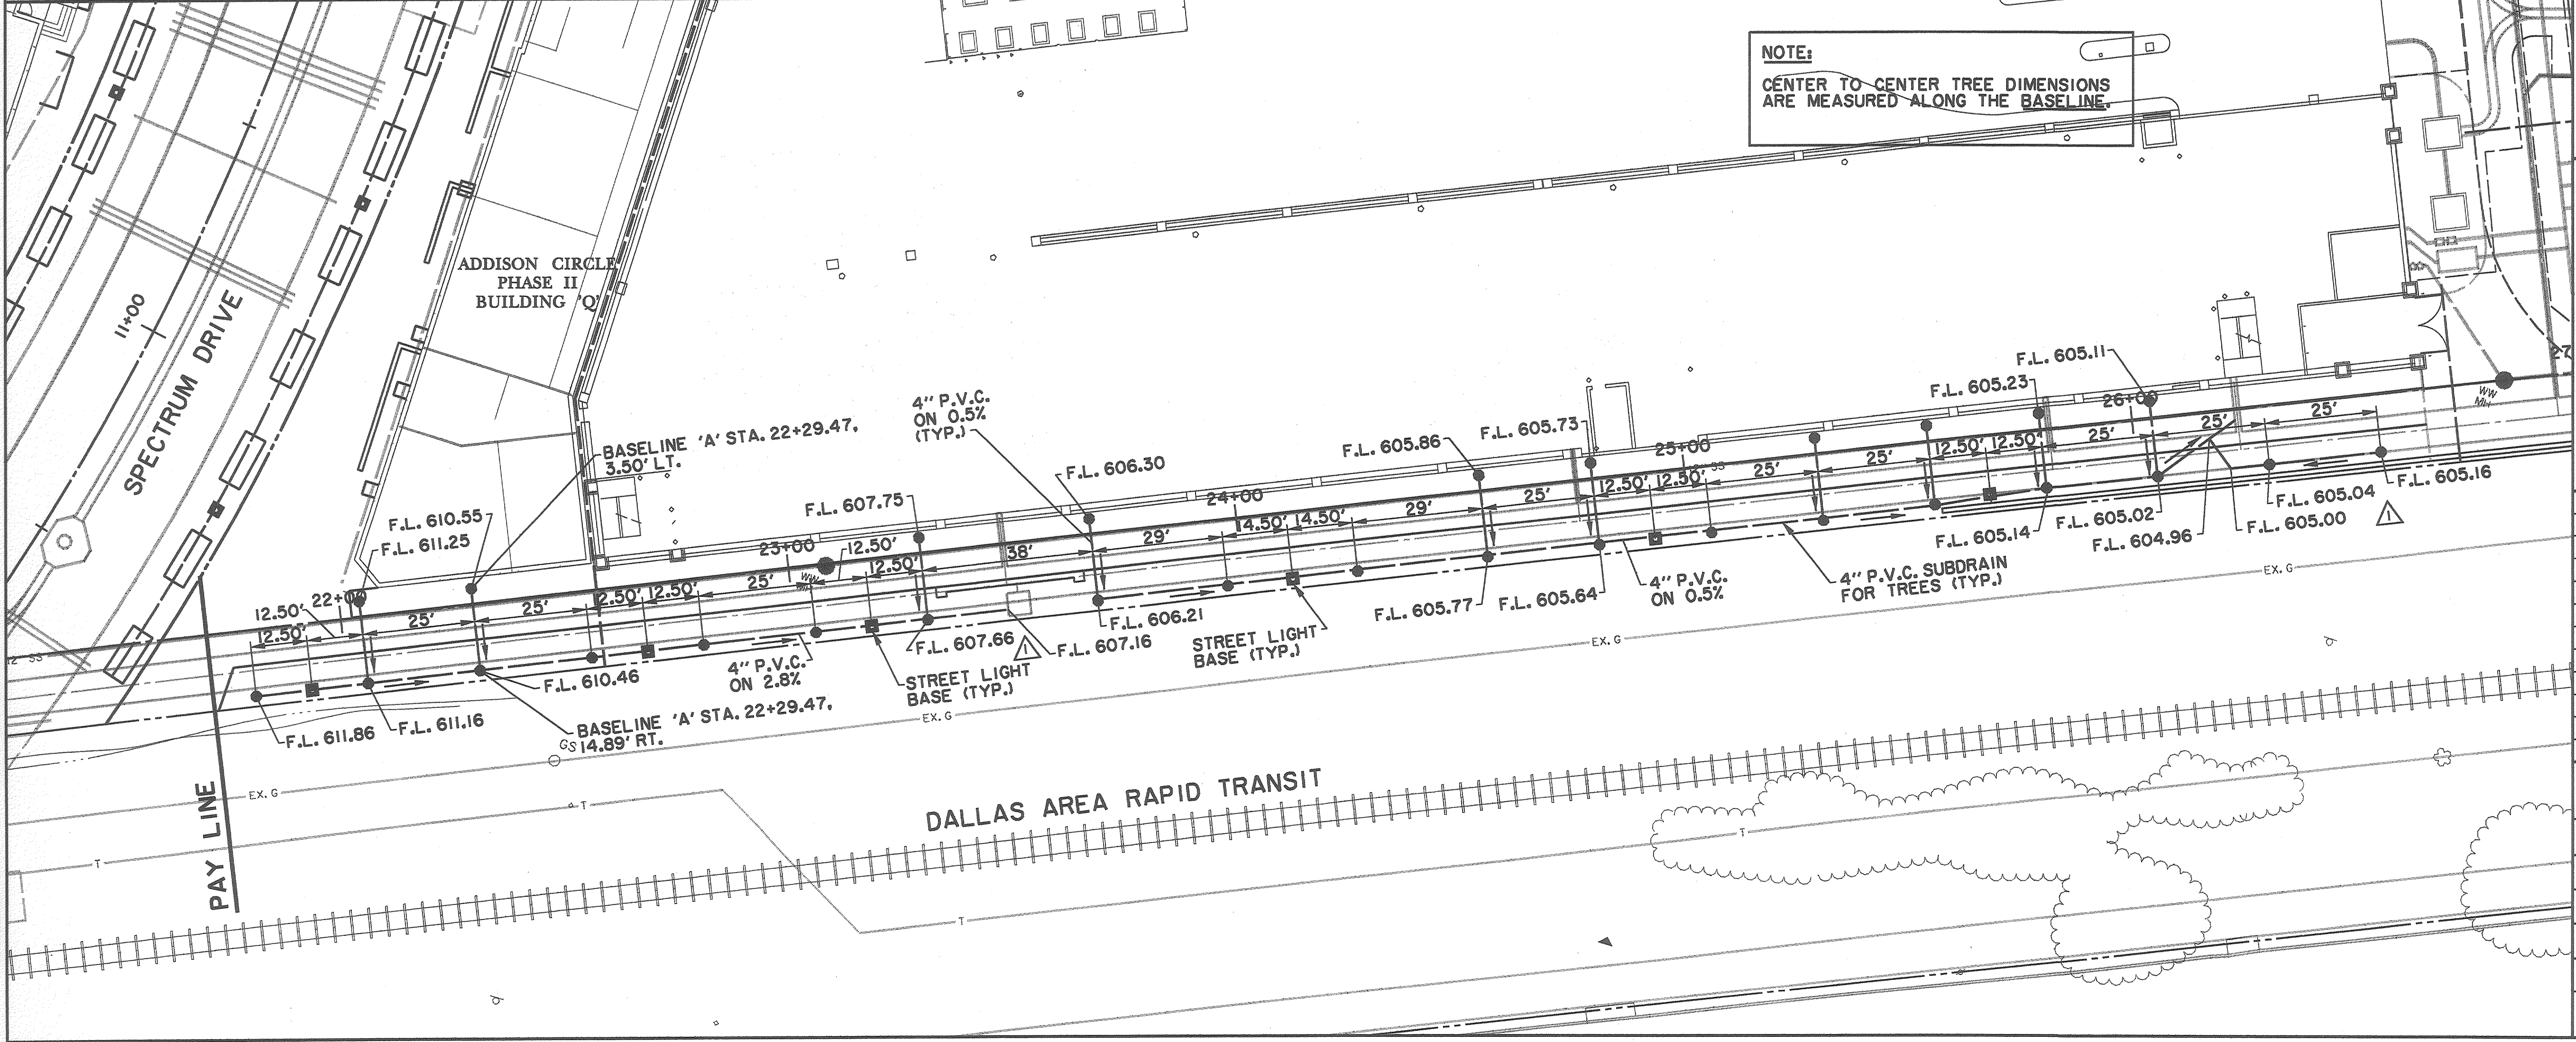

NOTE:
CENTER TO CENTER TREE DIMENSIONS ARE MEASURED ALONG THE BASELINE.

BENCHMARKS:

BM#5
T.C. CUT AT NORTHWEST CORNER OF NORTH HDWL. OF 7'X7' BOX CULVERT UNDER RAILROAD, ±180' WEST OF DALLAS PARKWAY SOUTHBOUND, ELEV. 610.49

BM#6
T.C. CUT AT CENTER FRONT OF 18" REC. INLET, SECOND INLET NORTH OF RAILROAD TRACKS ON THE WEST SIDE OF DALLAS PARKWAY SOUTHBOUND, ELEV. 605.67

THE SEAL APPEARING ON THIS DOCUMENT WAS AUTHORIZED BY DAVID E. MEYERS, P.E. 81512 ON 11/21/98

DATE	DESCRIPTION	REF. NO.
1/12/98	REVISED FLOWLINES, TREE AND LIGHT SPACING REMOVED TREE	▲
10/3/97	ISSUED FOR CONSTRUCTION	N/A
7/14/97	ISSUED FOR BID	N/A

**STREETSCAPE PLAN
ADDISON CIRCLE / HIKE & BIKE
ADDISON CIRCLE
PHASE II PUBLIC INFRASTRUCTURE
TOWN OF ADDISON, TEXAS**

Hullt-Zollars, Inc./Engineering/Architecture
Dallas, Fort Worth, Houston, El Paso, Phoenix, Austin, Ontario

DESIGN	DRAWN	APPR.	SCALE	DATE	PROJECT NO.	NO.
HZ1	HZ1	DEM	1"=20'	00R. 97	01-1822-21	ST5