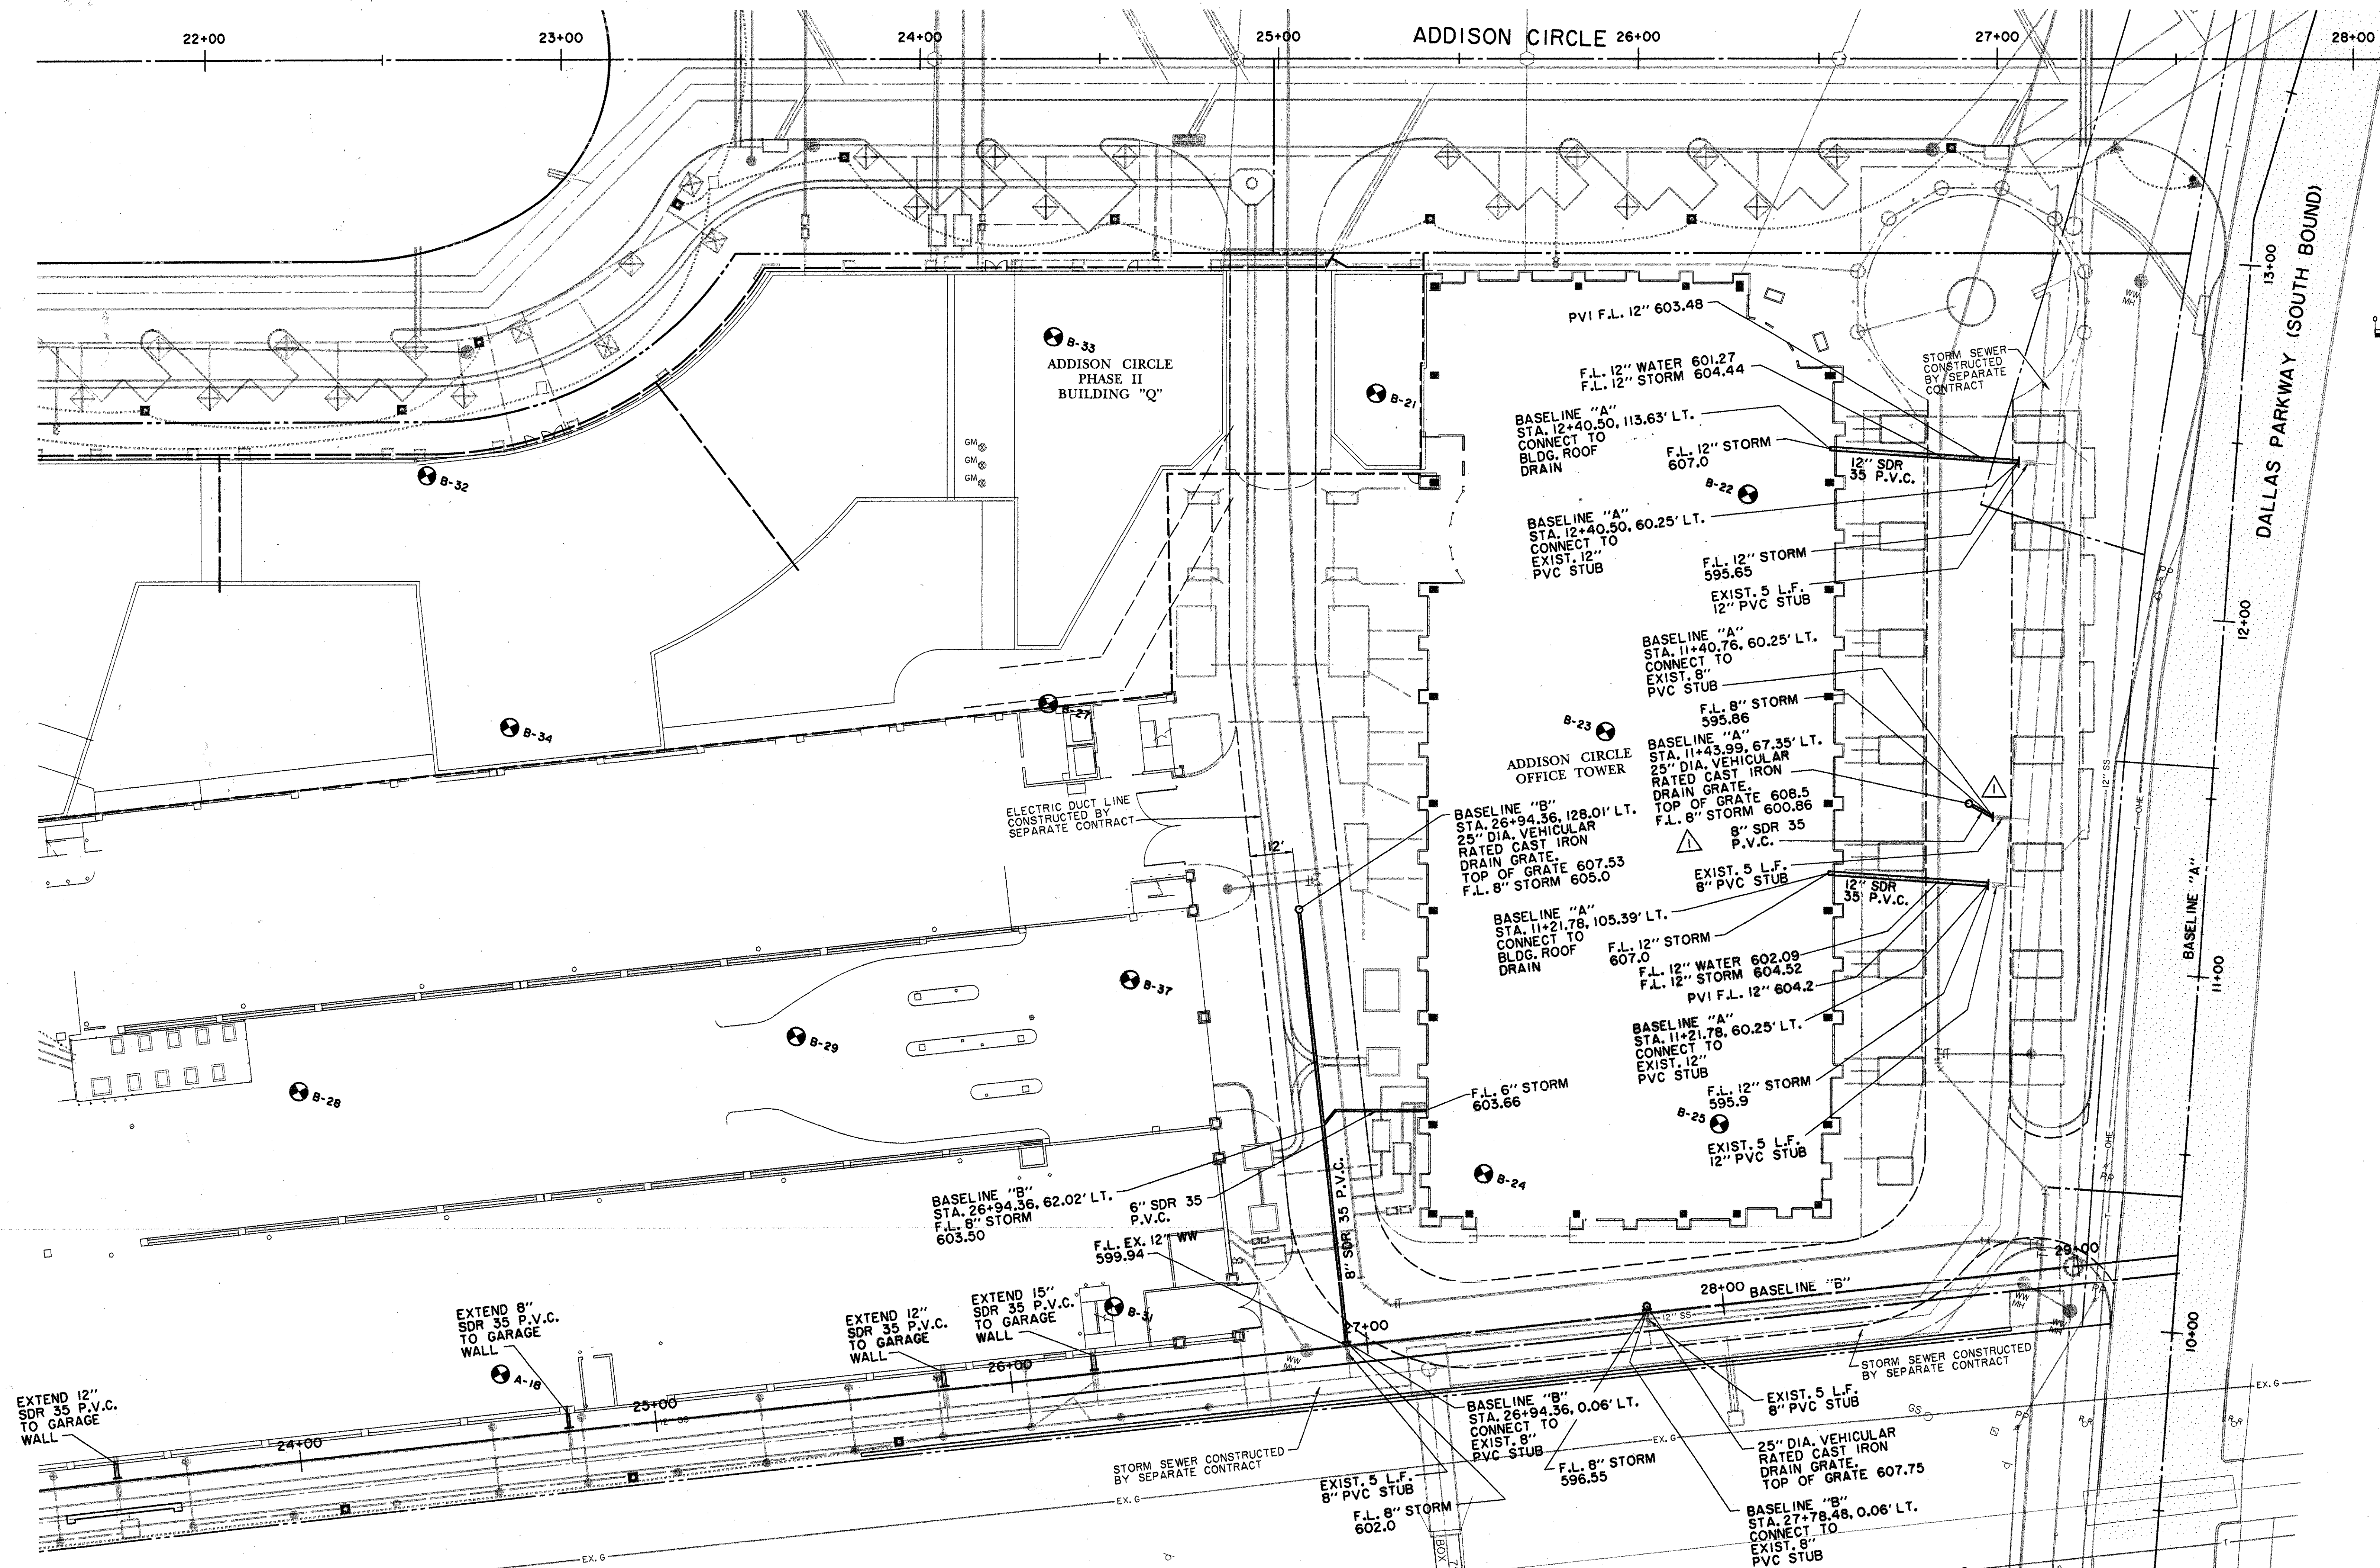

ADDISON CIRCLE
OFFICE BUILDING
ADDISON TEXAS

HUITT-ZOLLARS, INC.
3131 McKinney Ave., Suite 600
Dallas, TX 75204 214-671-3311

Job No: 5494

ISSUED FOR CONSTRUCTION

15 OCT. 1997

RECORD DRAWING
12/4/98

SHIFTED INLET
LOCATION 1/16/98

Revisions:

Date:

Sheet Title:
DRAINAGE PLAN

Sheet No:
C6