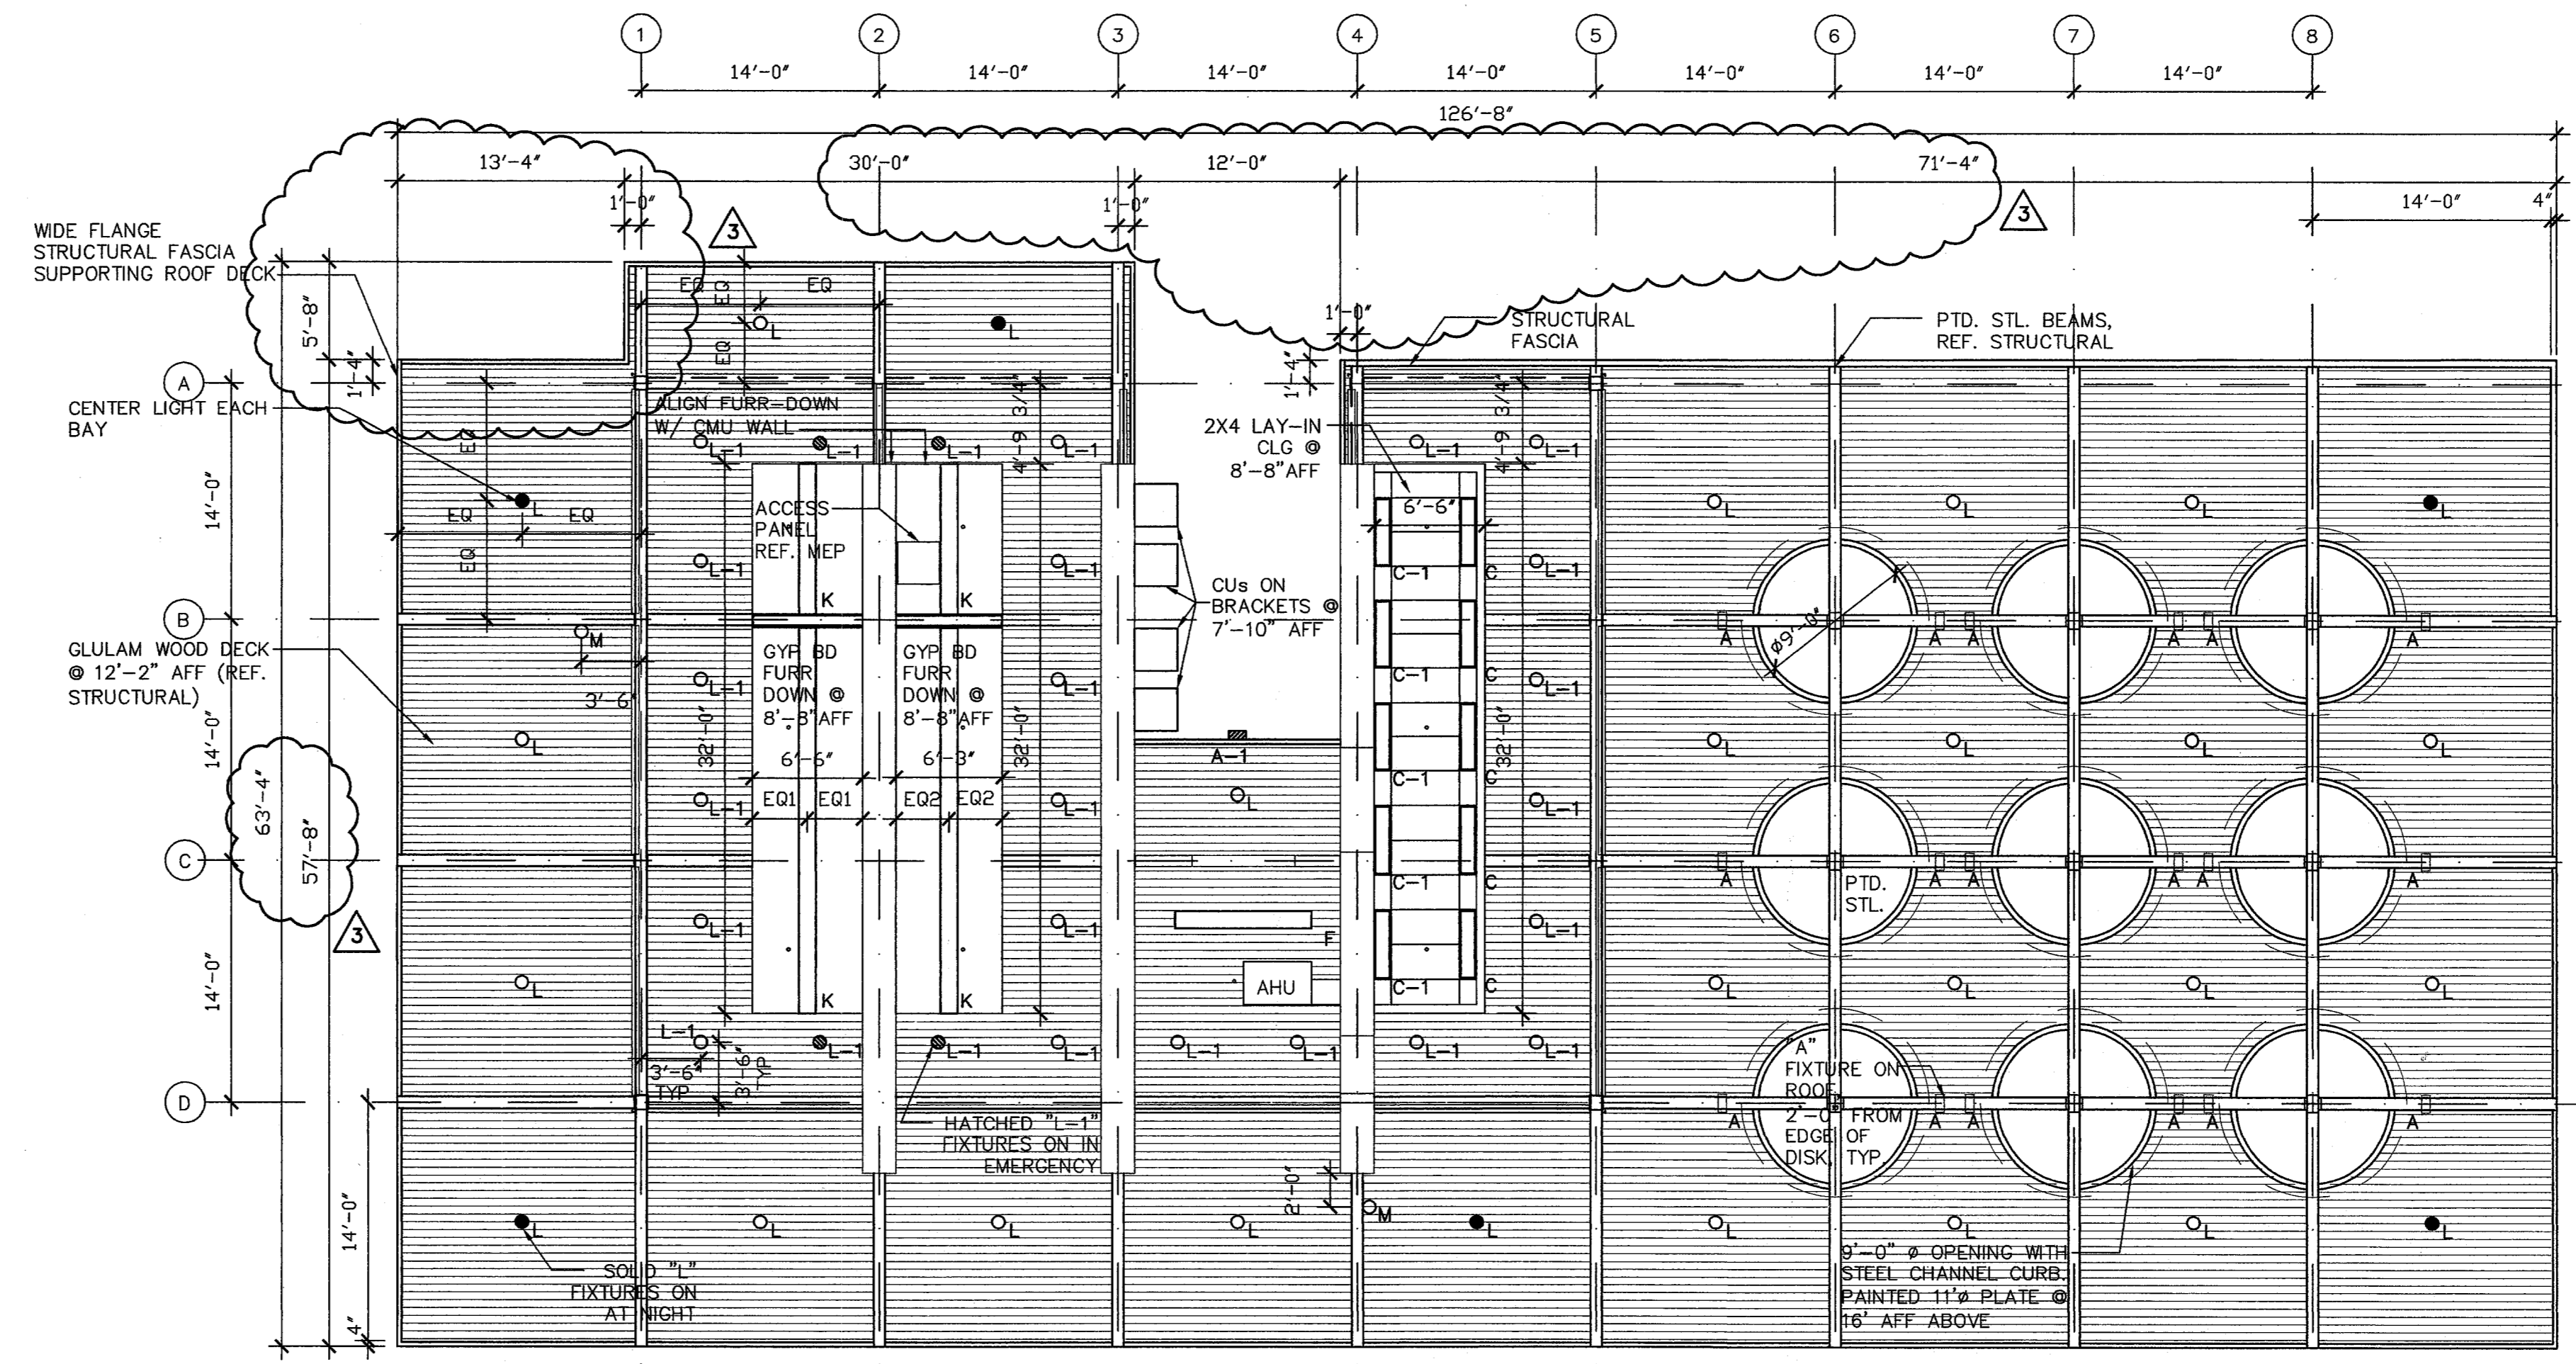

LIGHT FIXTURE SCHEDULE

TYPE	BRAND	MODEL NO.	DESCRIPTION	LAMP	VOLTAGE	LOCATION
A	KIM	CFL/50MH120/DB-P	SURFACE MOUNTED METAL HALIDE FLOOD LIGHT, BLACK POLYESTER POWDER COAT FINISH, 1/2 CYLINDER SHAPE 10-1/2"Ø	1-50W CLEAR METAL HALIDE	120V	ON ROOF
A-1	KIM	AFL-1/175MH120/DB-P	SURFACE MOUNTED METAL HALIDE FLOOD LIGHT, BLACK POLYESTER POWDER COAT FINISH, 1/2 CYLINDER SHAPE 14"x10-3/4"	1-175W CLEAR METAL HALIDE	120V	ON ROOF
B	NOT USED					
C	COLUMBIA	4PS14232G RA A12 EBB	RECESSED FLUORESCENT 1x4 WITH ACRYLIC LENS, FOR INSTALLATION IN 2x4 LAY-IN CEILING. REGRESSED ALUMINUM FRAME, WITH ELECTRONIC BALLAST.	2-F32T8	120V	KITCHEN
C-1	COLUMBIA	4PS14132G RA A12 EBB	SIMILAR TO TYPE C, EXCEPT FOR ONE LAMP WIDE.	1-F32T8	120V	KITCHEN
D	NOT USED					
E	NOT USED					
F	HUBBELL	232B	SURFACE MOUNTED FLUORESCENT STRIP, 2 LAMPS WIDE 4'-0" LONG, ELECTRONIC BALLAST, WITH WIRE GUARD.	2-F32T8	120V	ELECTRIC ROOM
G	NOT USED					
H	NOT USED					
I	NOT USED					
J	NOT USED					
K	ALERA	CL12118F WCB EBB	RECESSED CONTINUOUS FLUORESCENT, 1'-0" WIDE, LENGTH AS SHOWN ON DRAWINGS, WITH 1" WHITE BLADE LOUVER, 1" O.C.	1-32W T8 PER 4'-0" ELECTRONIC BALLAST	120V	TOILET
L	KIM	WF20P70MMH120 BL-P	SURFACE MOUNTED METAL HALIDE WITH PRISMED LENS. BLACK FINISH ON METAL HOUSING.	1-70W METAL HALIDE	120V	PAVILION
L-1	KIM	WF20P32PLWH-P	SIMILAR TO TYPE L EXCEPT FOR WHITE PAINT FINISH AND FLUORESCENT LAMPS.	32W PL	120V	KITCHEN TOILET
M	PRESCOLITE	#HCRW08BL	BRACKET MOUNTED METAL HALIDE DOWNLIGHT, WITH SPECULAR CLEAR ALZAK REFLECTOR, 8", 13-3/8"HT. BLACK FINISH	1-100W ED17 METAL HALIDE	120V	ATM MACHINES

2 REFLECTED CEILING PLAN

1/8"=1'-0"

1 ROOF PLAN

1/8"=1'-0"

cunningham architects
 918 Dragon Street
 Dallas, Texas 75207
 v 214.915.0900
 f 214.915.0901

Addison Arts and Events Pavilion
 Addison, Texas
 4970 Addison Circle Drive