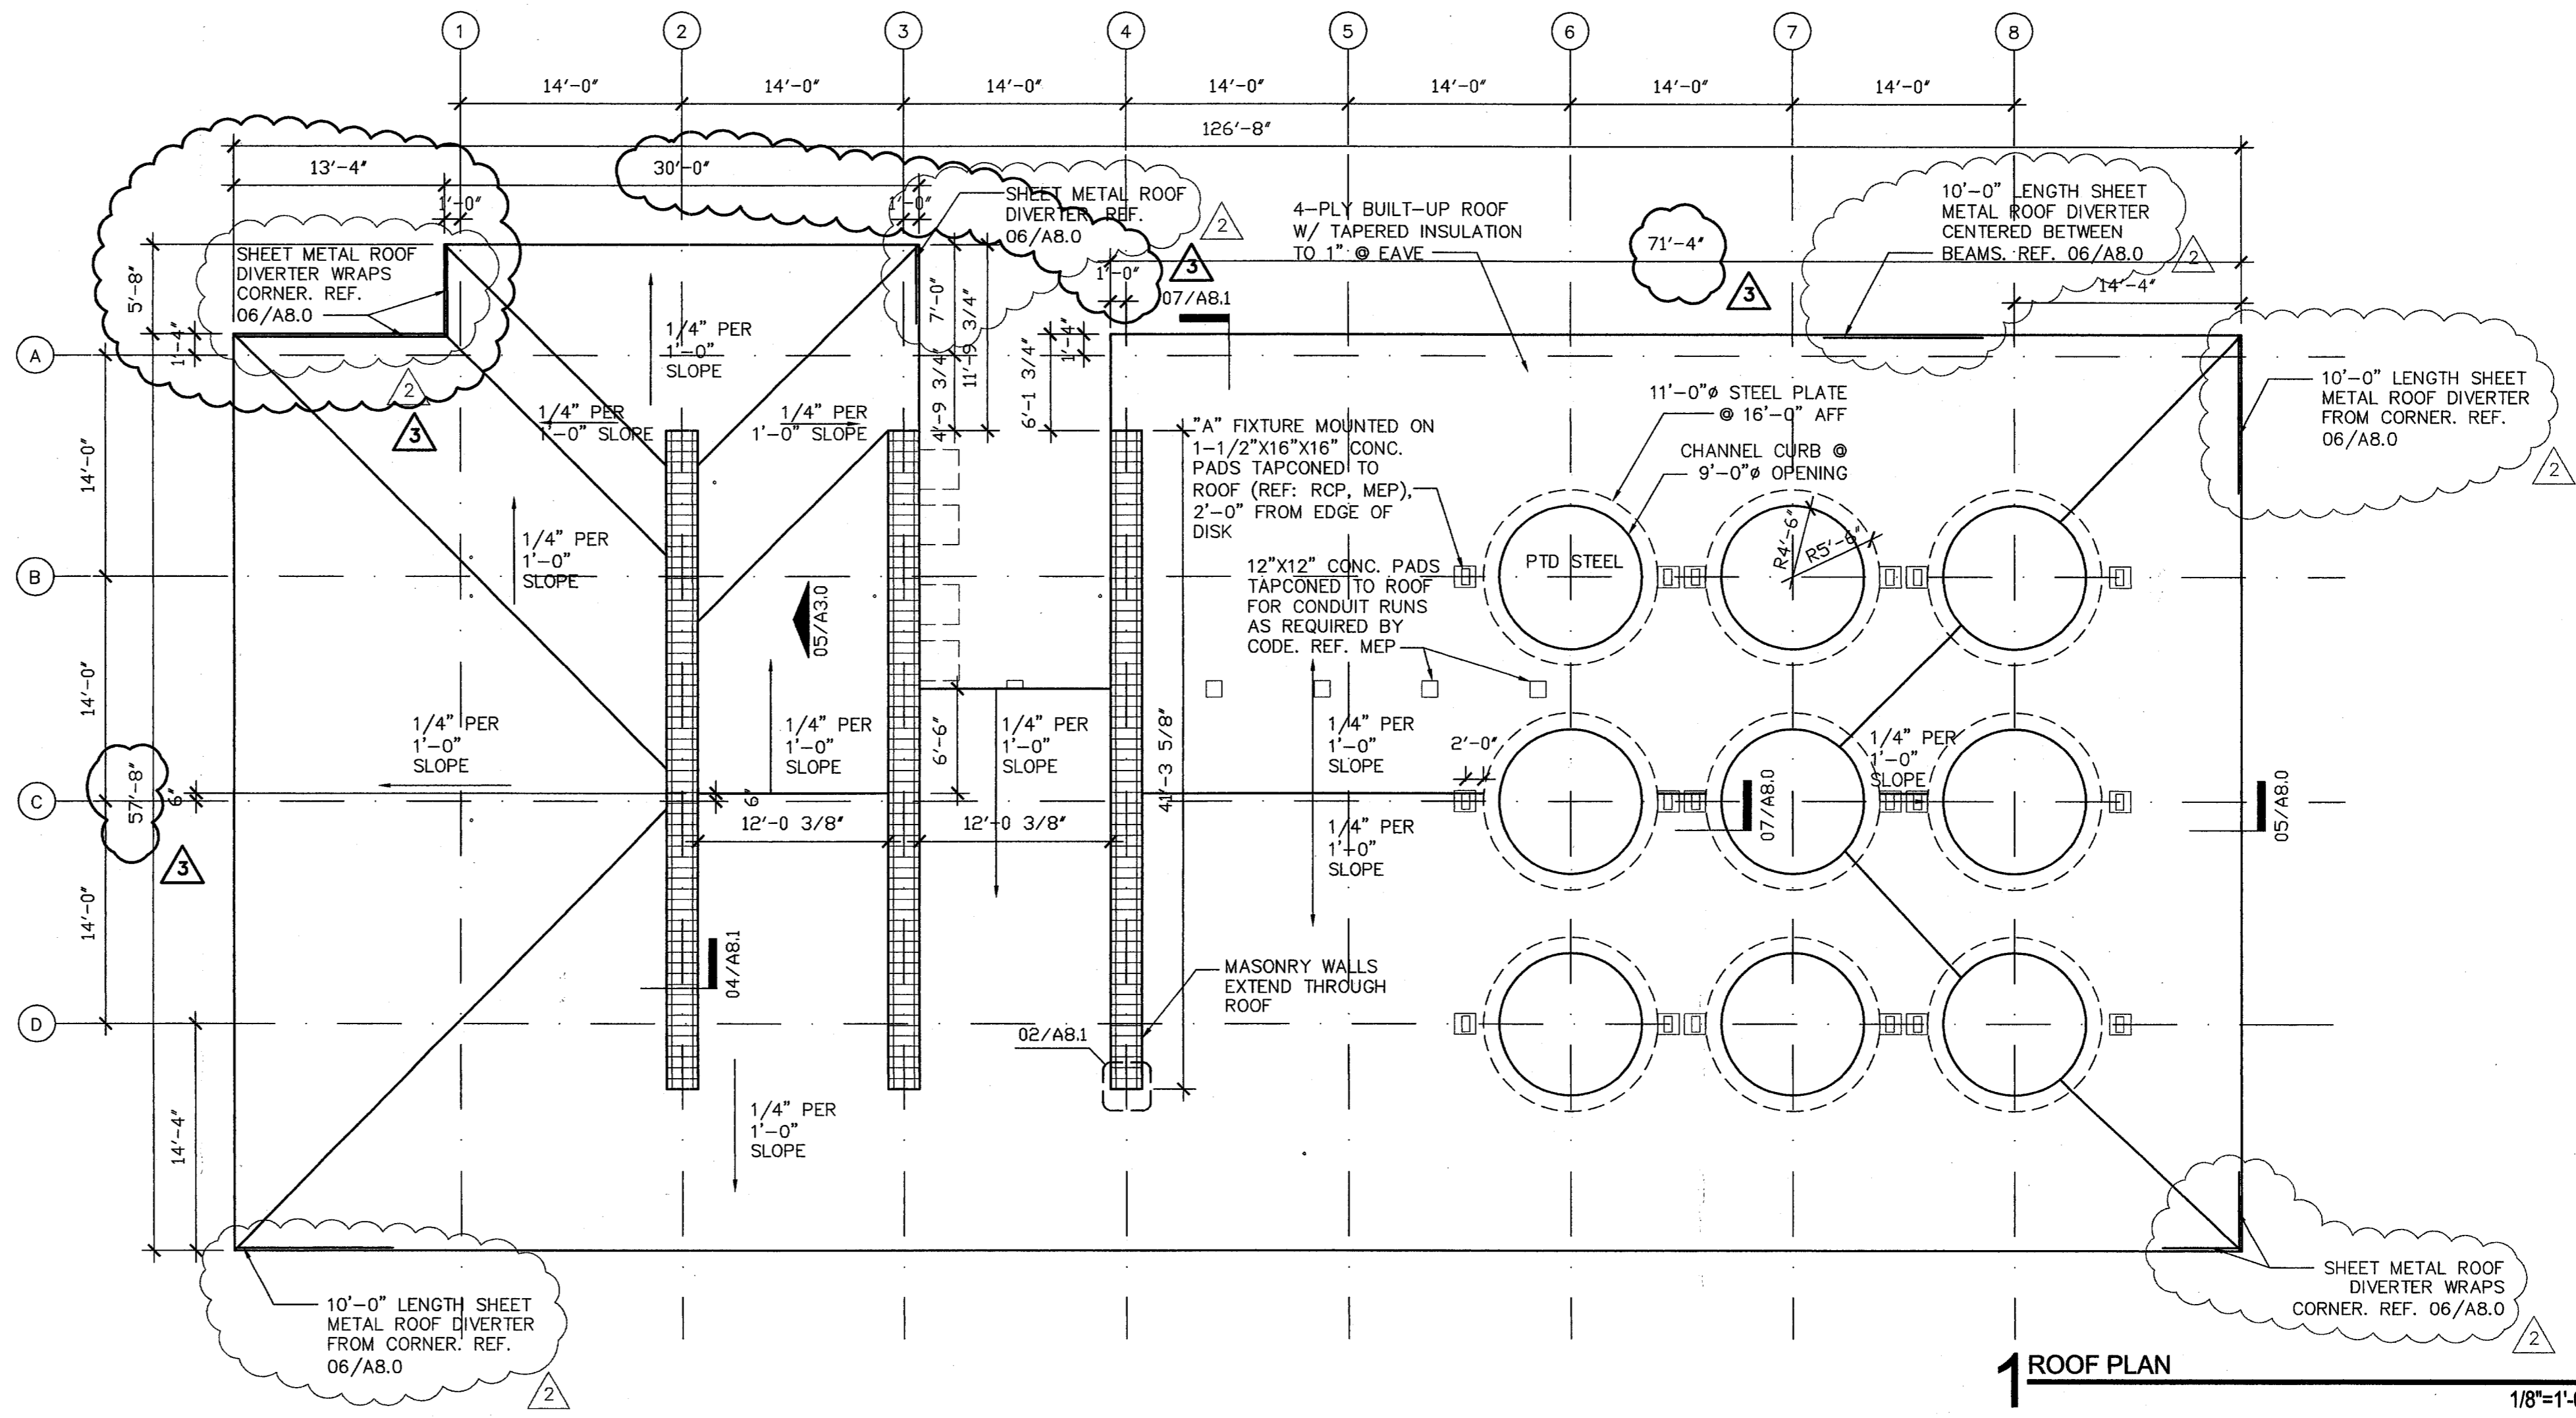

LIGHT FIXTURE SCHEDULE

TYPE	BRAND	MODEL NO.	DESCRIPTION	LAMP	VOLTAGE	LOCATION
A	KIM	CFL/50MH120/DB-P	SURFACE MOUNTED METAL HALIDE FLOOD LIGHT, BLACK POLYESTER POWDER COAT FINISH, 1/2 CYLINDER SHAPE 10-1/2"Ø	1-50W CLEAR METAL HALIDE	120V	ON ROOF
A-1	KIM	AFL-1/175MH120/DB-P	SURFACE MOUNTED METAL HALIDE FLOOD LIGHT, BLACK POLYESTER POWDER COAT FINISH, 1/2 CYLINDER SHAPE 14"x10-3/4"	1-175W CLEAR METAL HALIDE	120V	ON ROOF
B	NOT USED					
C	COLUMBIA	4PS14232G RA A12 EBB	RECESSED FLUORESCENT 1x4 WITH ACRYLIC LENS, FOR INSTALLATION IN 2x4 LAY-IN CEILING. REGRESSED ALUMINUM FRAME, WITH ELECTRONIC BALLAST.	2-F32T8	120V	KITCHEN
C-1	COLUMBIA	4PS14132G RA A12 EBB	SIMILAR TO TYPE C, EXCEPT FOR ONE LAMP WIDE.	1-F32T8	120V	KITCHEN
D	NOT USED					
E	NOT USED					
F	HUBBELL	232B	SURFACE MOUNTED FLUORESCENT STRIP, 2 LAMPS WIDE 4'-0" LONG, ELECTRONIC BALLAST, WITH WIRE GUARD.	2-F32T8	120V	ELECTRIC ROOM
G	NOT USED					
H	NOT USED					
I	NOT USED					
J	NOT USED					
K	ALERA	CL12118F WCB EBB	RECESSED CONTINUOUS FLUORESCENT, 1'-0" WIDE, LENGTH AS SHOWN ON DRAWINGS, WITH 1" WHITE BLADE LOUVER, 1" O.C.	1-32W T8 PER 4'-0" ELECTRONIC BALLAST	120V	TOILET
L	KIM	WF20P70MMH120 BL-P	SURFACE MOUNTED METAL HALIDE WITH PRISMED LENS. BLACK FINISH ON METAL HOUSING.	1-70W METAL HALIDE	120V	PAVILION
L-1	KIM	WF20P32PLWH-P	SIMILAR TO TYPE L EXCEPT FOR WHITE PAINT FINISH AND FLUORESCENT LAMPS.	32W PL	120V	KITCHEN TOILET
M	PRESCOLITE	#HCRW08BL	BRACKET MOUNTED METAL HALIDE DOWNLIGHT, WITH SPECULAR CLEAR ALZAK REFLECTOR, 8", 13-3/8"HT. BLACK FINISH	1-100W ED17 METAL HALIDE	120V	ATM MACHINES

2 REFLECTED CEILING PLAN

1/8"=1'-0"

1 ROOF PLAN

1/8"=1'-0"

cunningham architects
 918 Dragon Street
 Dallas, Texas 75207
 v 214.915.0900
 f 214.915.0901

Addison Arts and Events Pavilion
 Addison, Texas
 4970 Addison Circle Drive

issue	date
DD	08/26/02
50% CD	11/05/02
100% CD	01/23/03
ADDENDUM1	01/31/03
ADDENDUM2	02/06/03
POST-BID REVISION	03/04/03

A2.0
 ROOF PLAN
 REFLECTED
 CEILING PLAN