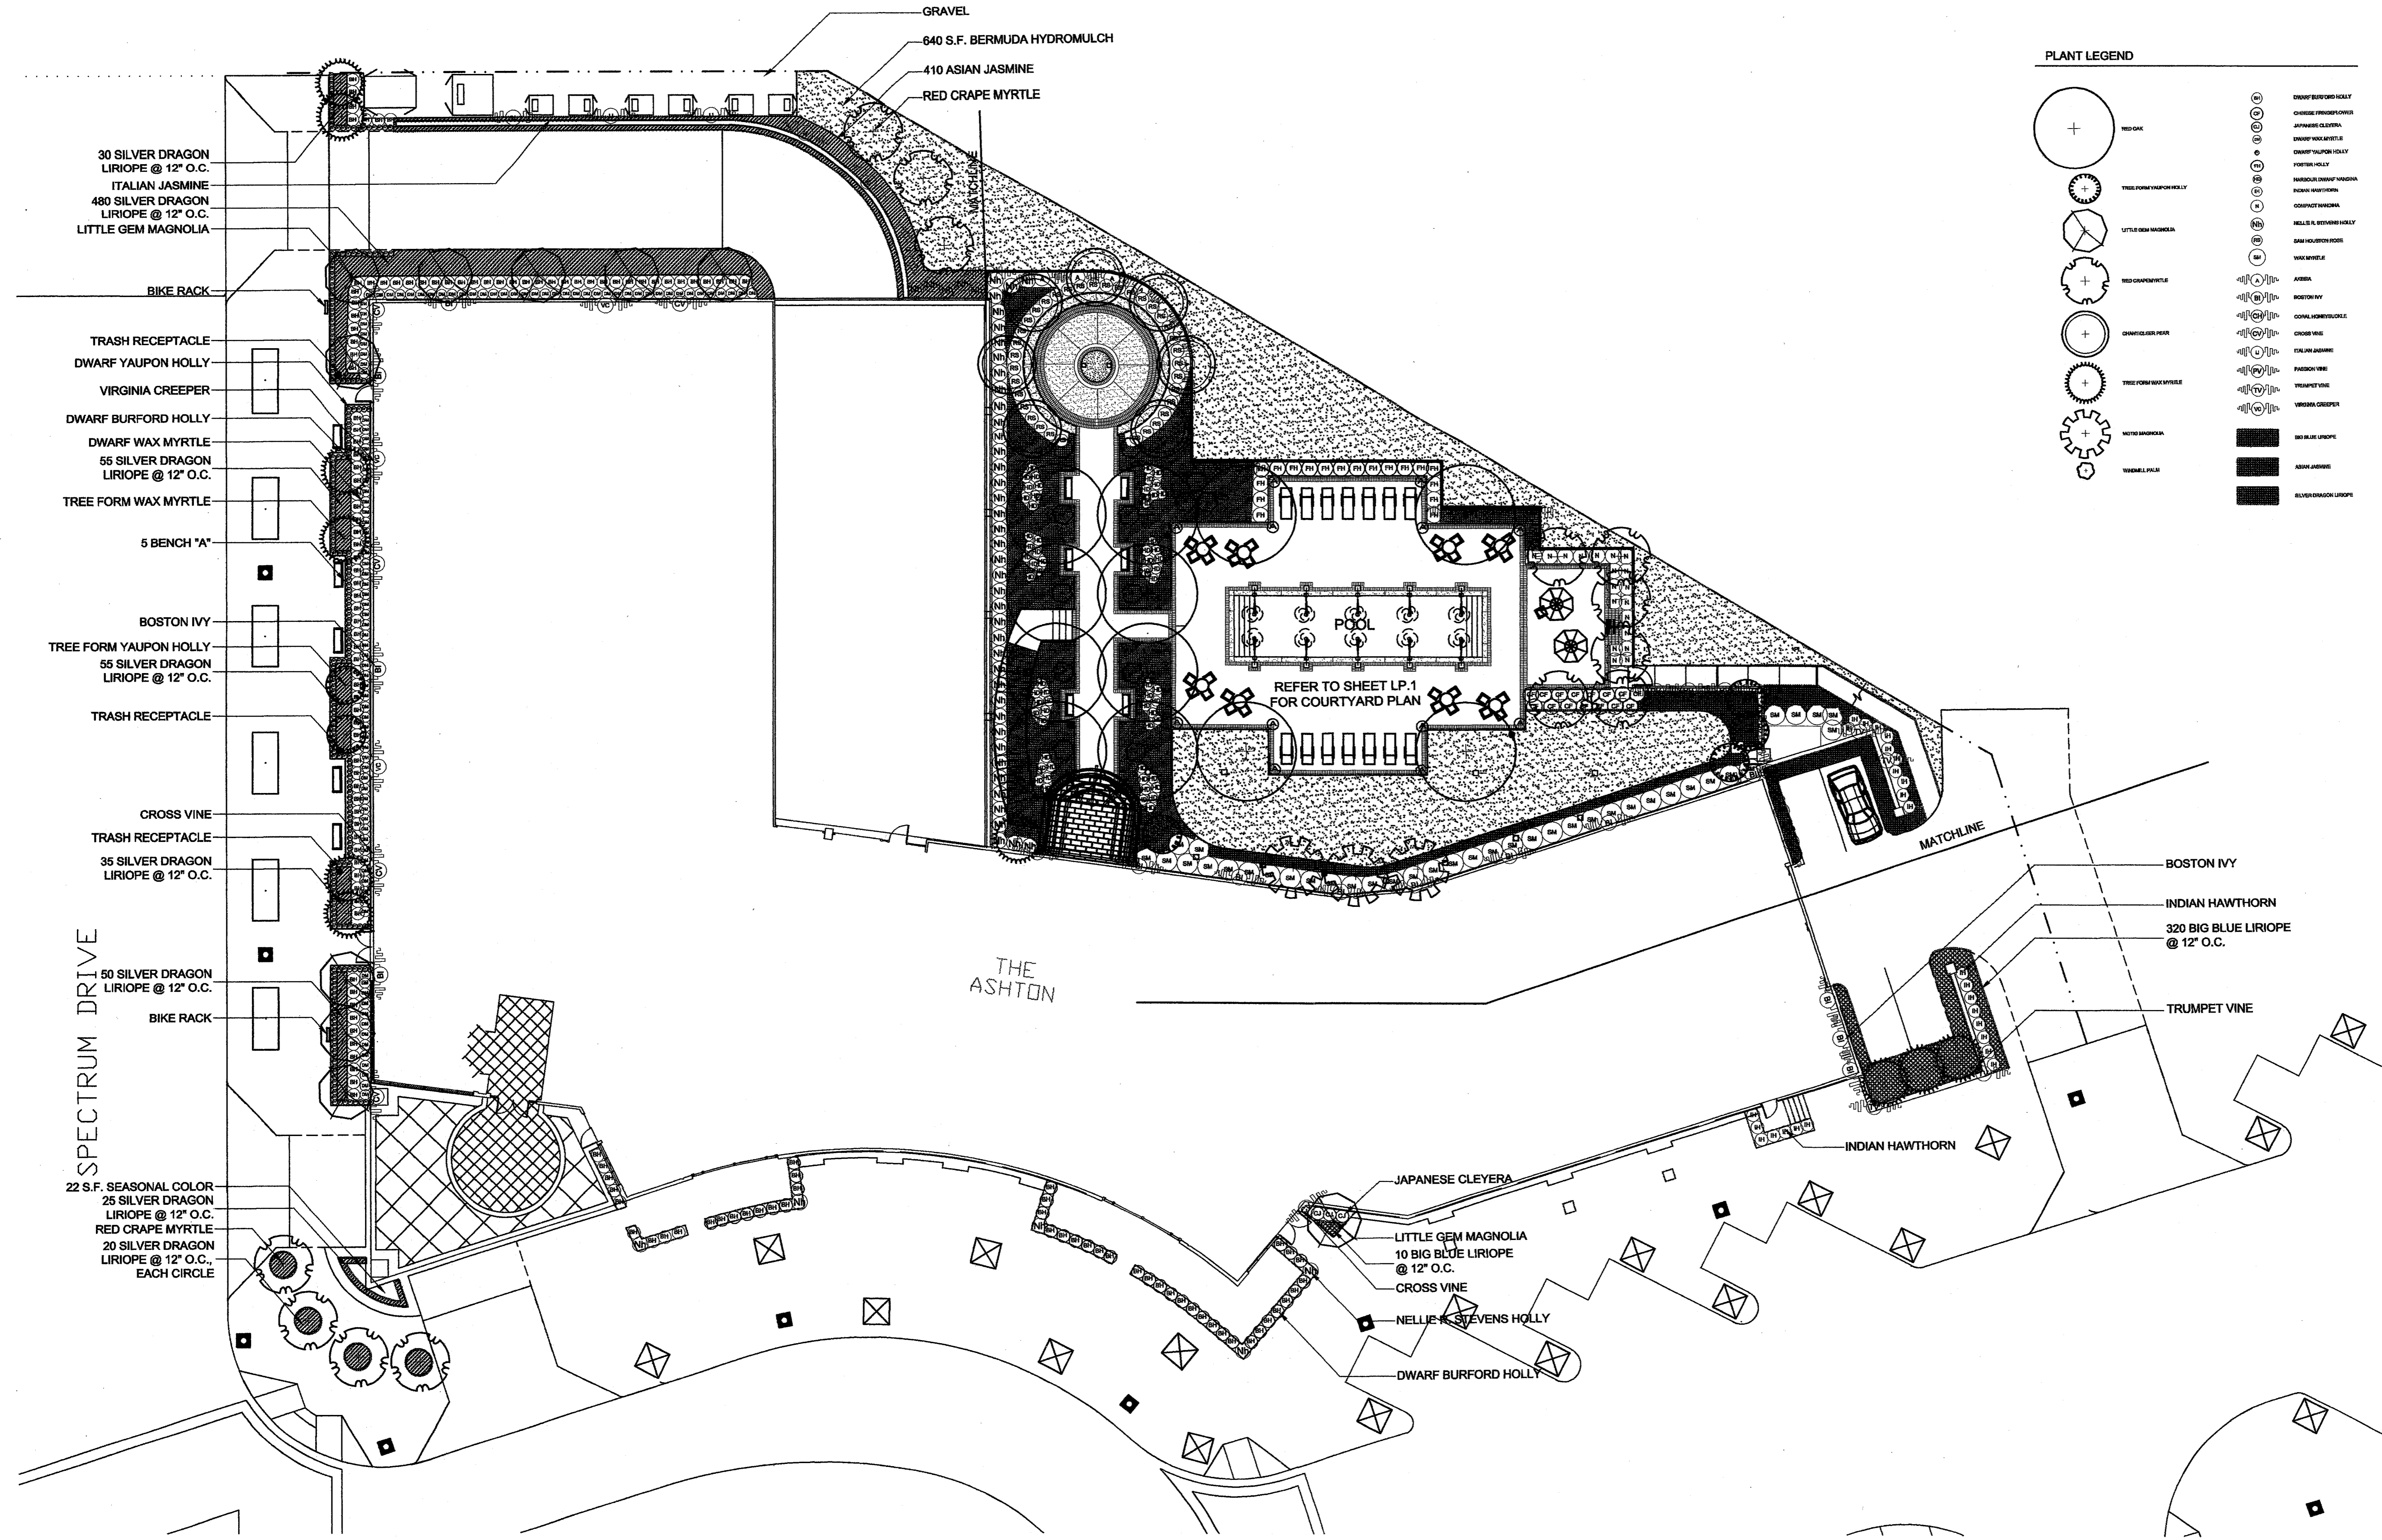

Revisions	No.	Date	Items
△			
△			
△			
△			
△			

Drawn: SH  
Appr.: MS  
Scale: AS NOTED  
Date: 1/24/2000  
Project No.: 01-2617-01

Sheet Title  
**PLANTING PLAN**

Sheet No. LP.1  
Page 1 of 4

**PLANT LEGEND**

**A PLANTING PLAN**  
LP.1

SCALE: 1/16"=1'-0"

I:\p\01261701\landscap\PROD\img\2617\_LP1.dwg Mon Jan 24 11:36:48 2000 SusanH11