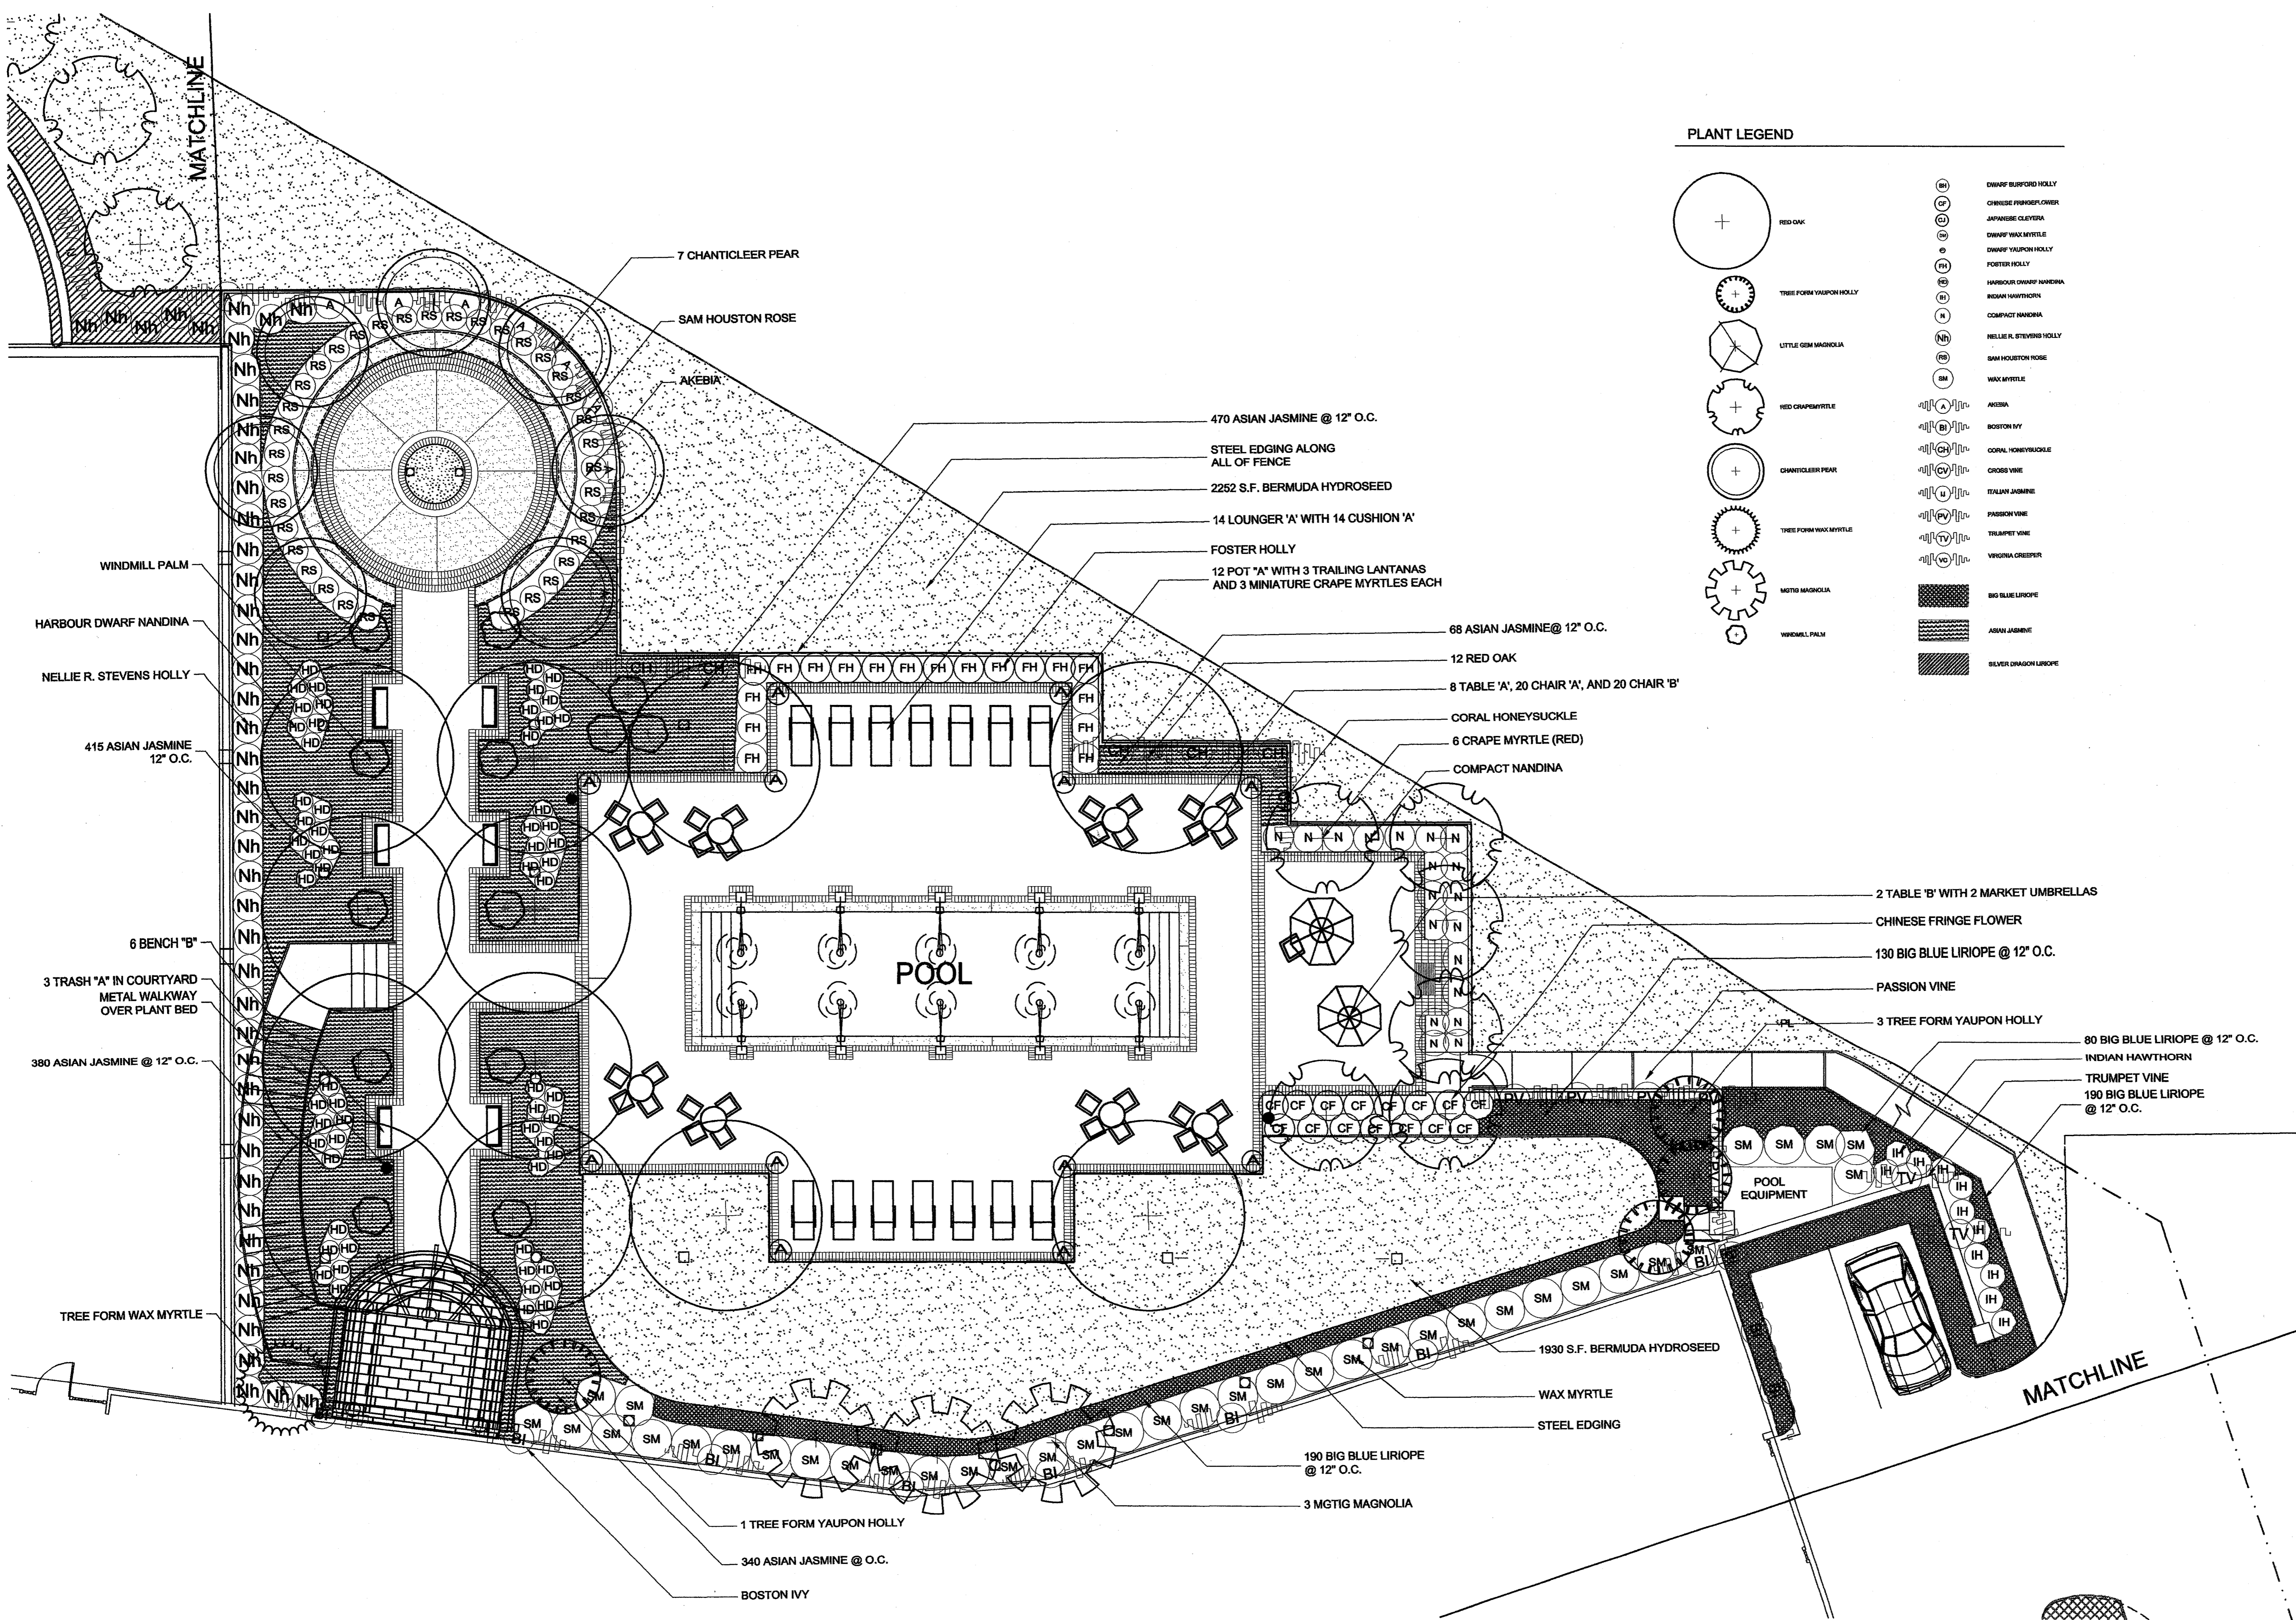

## PLANTING PLAN

Sheet No. LP.2  
Page 2 of 4

ISSUED FOR CONSTRUCTION  
3/30/00

**A PLANTING PLAN**  
LP.2  
SCALE: 1/8"=1'-0"

I:\proj\101261701\landscap\PROD\lp2.dwg Mon Jan 24 11:34:56 2000 SusanH11