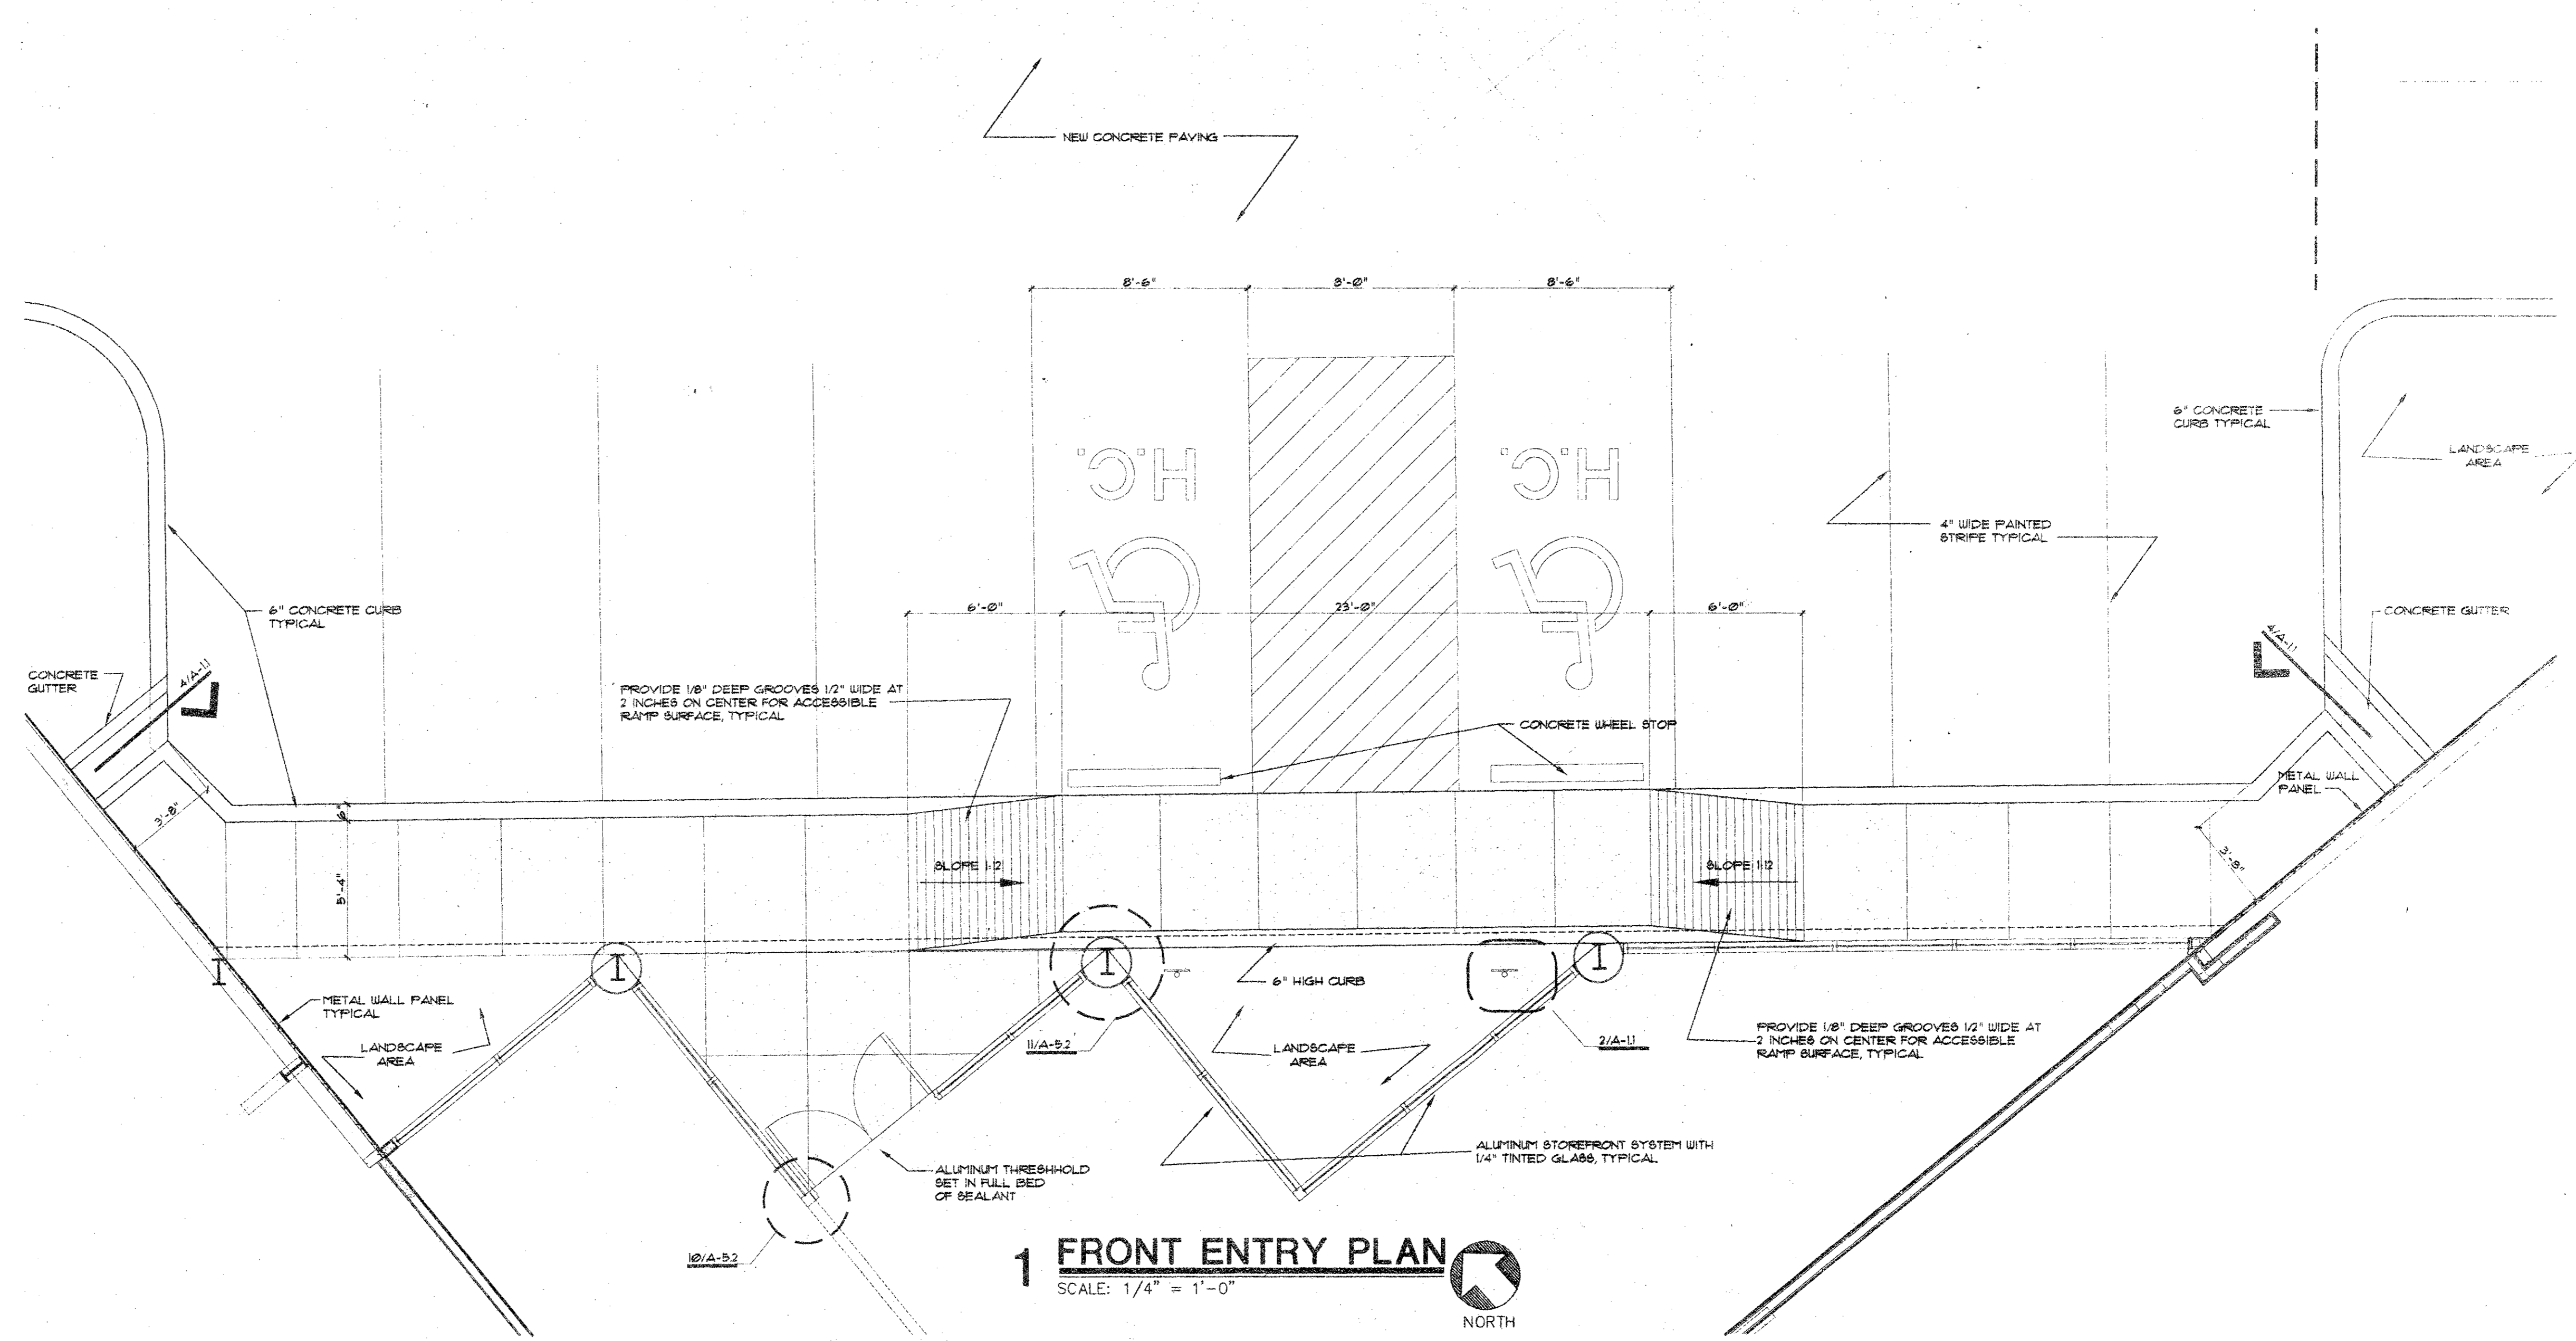

REGISTERED ARCHITECT
 STATE OF TEXAS
 CONSULTANT

A PROJECT FOR
MISSION CO.
 AT ADDISON AIRPORT
 CLAIRE CHENNAULT RD.

SHEET TITLE
SITE DETAILS

JOB NUMBER
209706
 SHEET NUMBER
A-1.1
 DATE OF ORIGINAL ISSUE
 JULY 31, 1987

2 H.C. PARKING SIGN
 SCALE: 3" = 1'-0"

DRAWING REVIEW
 DRAFTSMAN: [Signature]
 PROJECT ARCHITECT:
 DESIGN ARCHITECT:
 PRODUCTION MGR.:
 CHIEF ARCHITECT:
 SCALE: 1=1