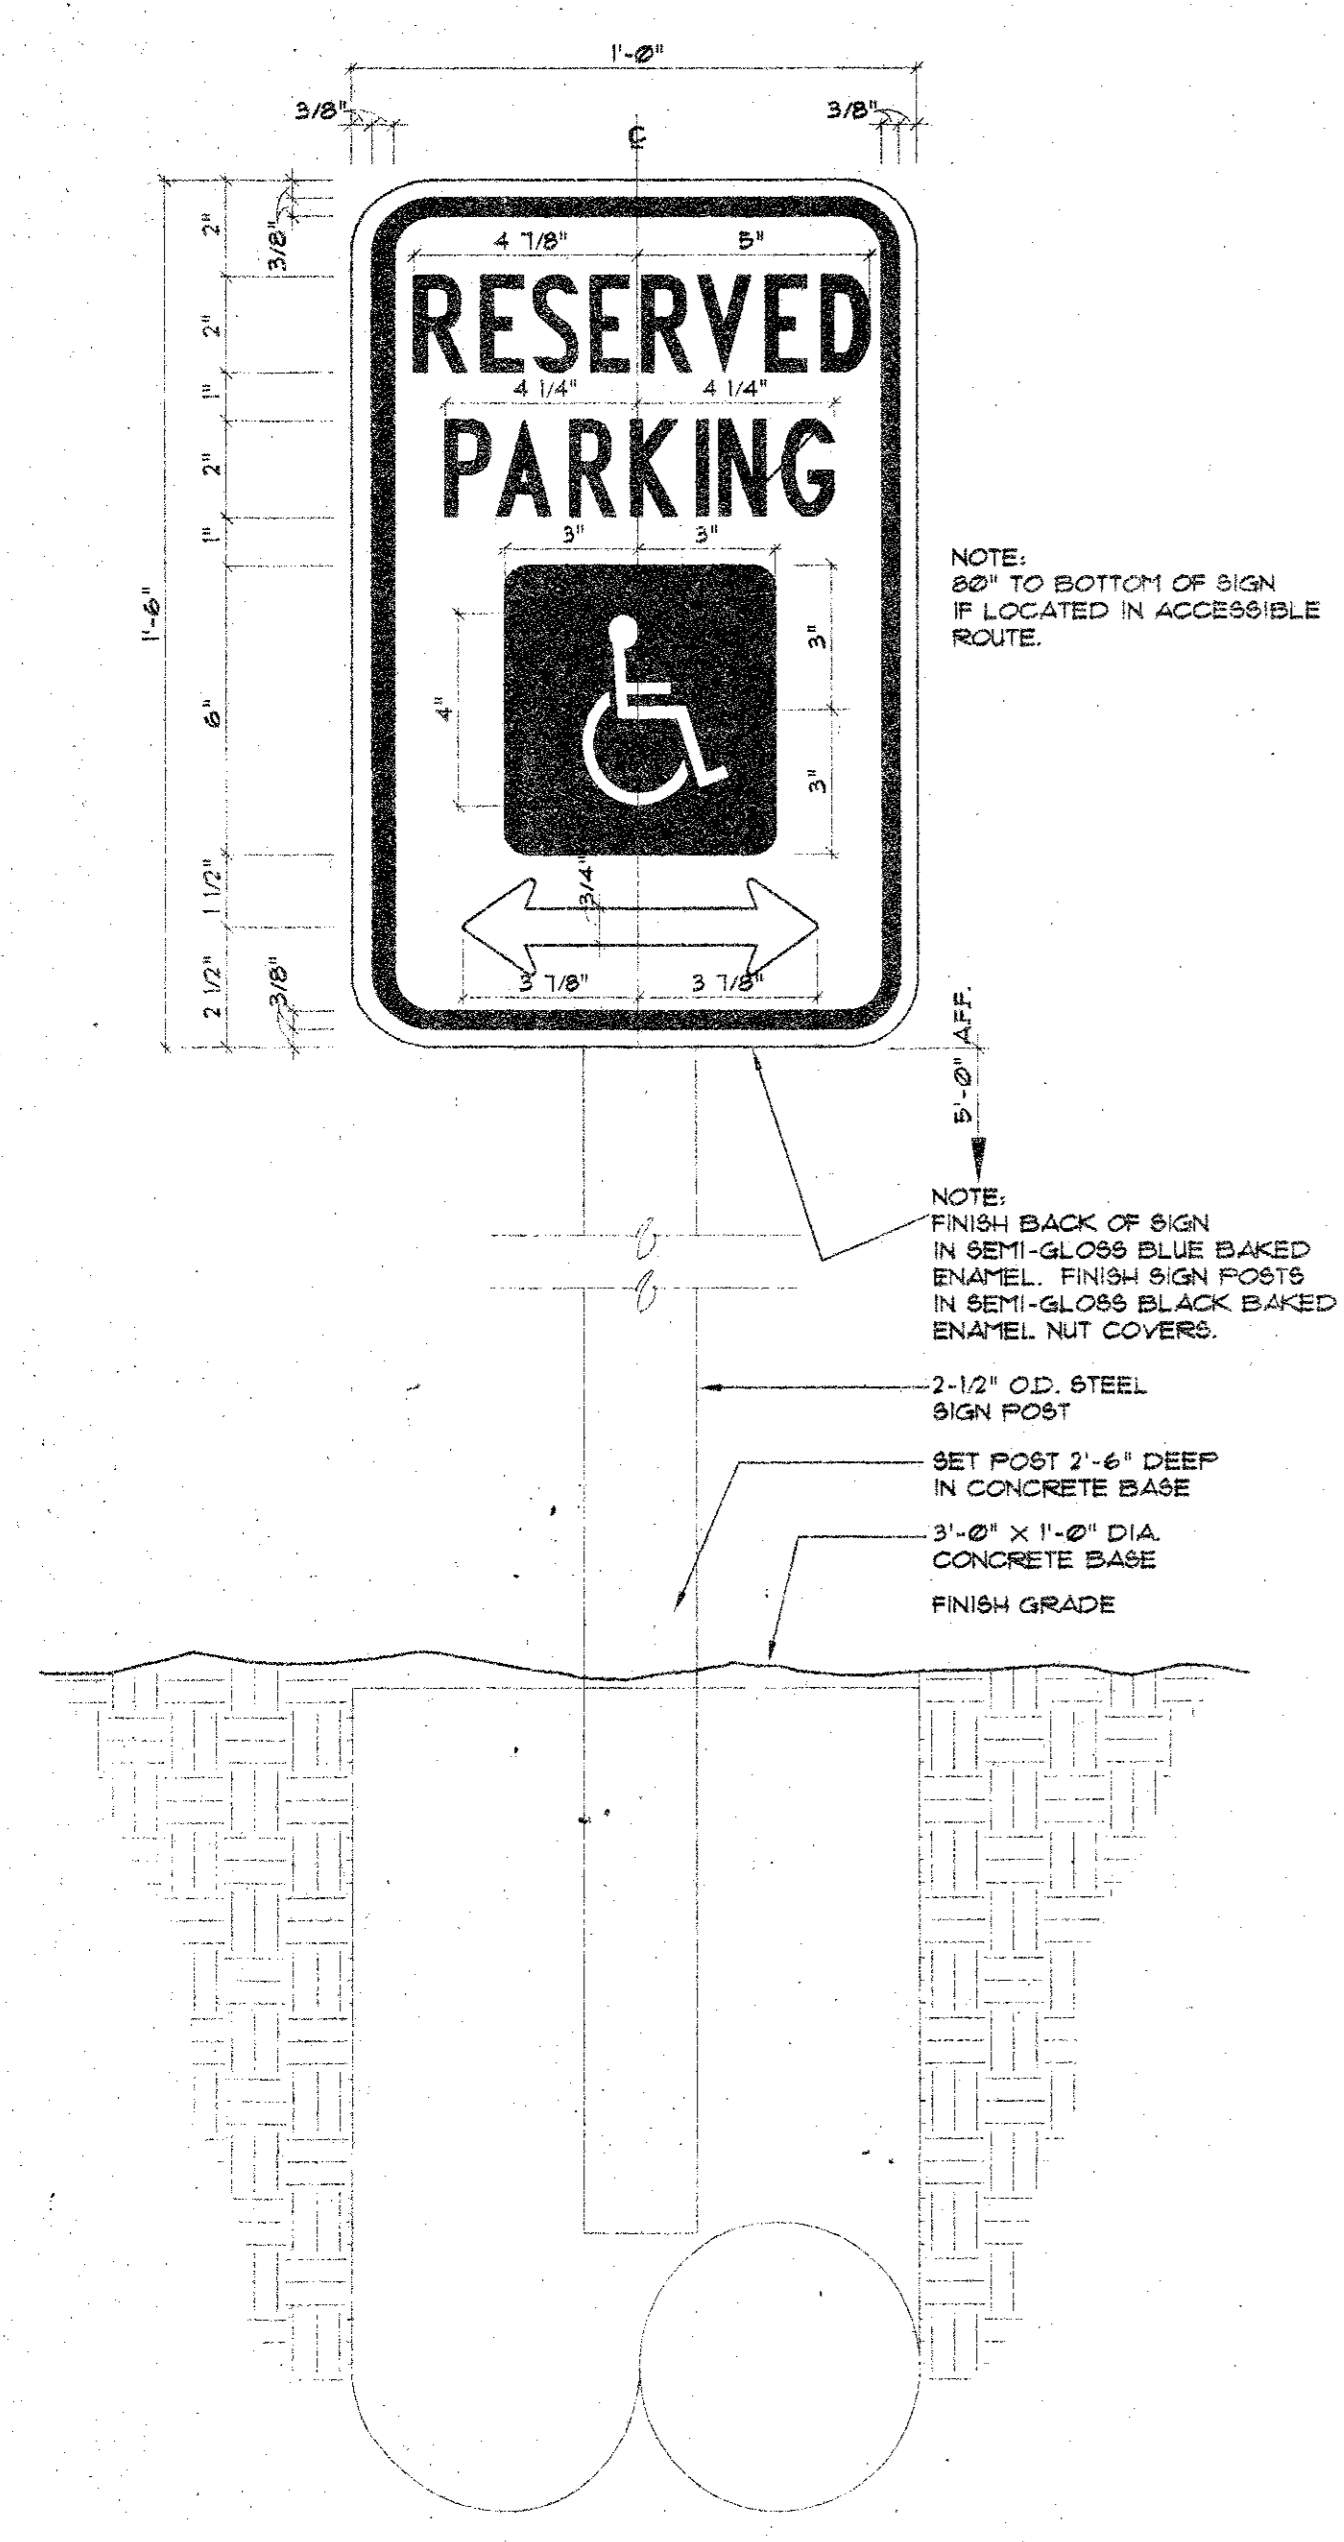

2 H.C. PARKING SIGN
 SCALE: 3" = 1'-0"

DRAWING REVIEW
 DRAFTSMAN: [Signature]
 PROJECT ARCHITECT:
 DESIGN ARCHITECT:
 PRODUCTION MGR.:
 CHIEF ARCHITECT:
 SCALE: 1=1