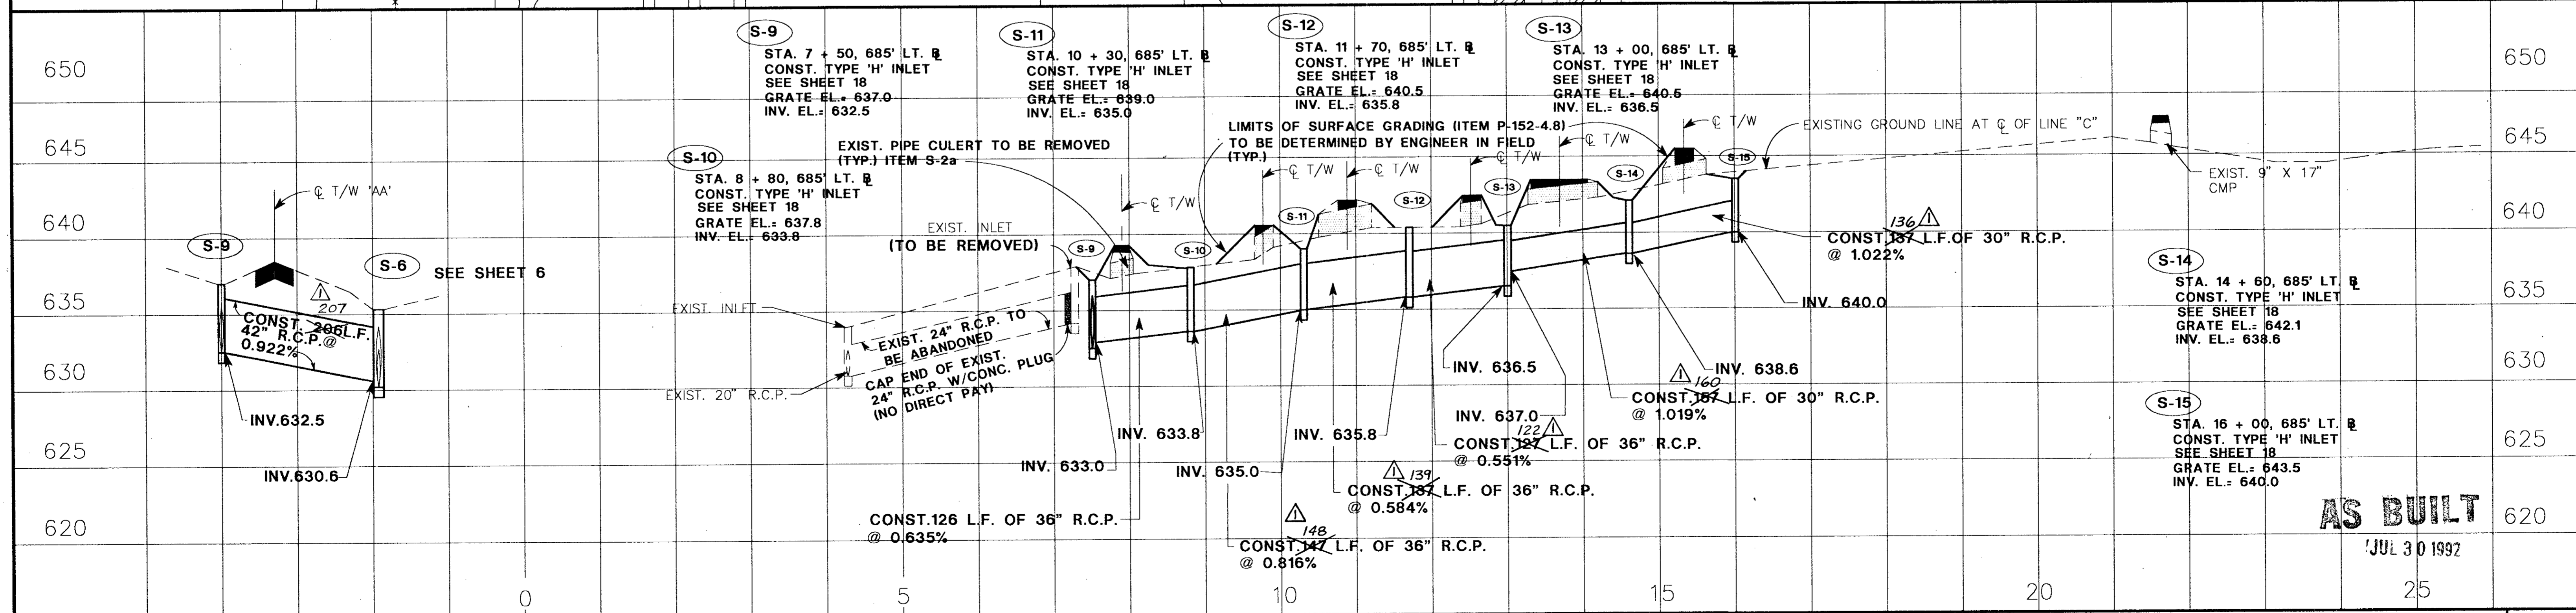

MATCH LINE STA. 25 + 00

**AS BUILT**  
JUL 30 1992