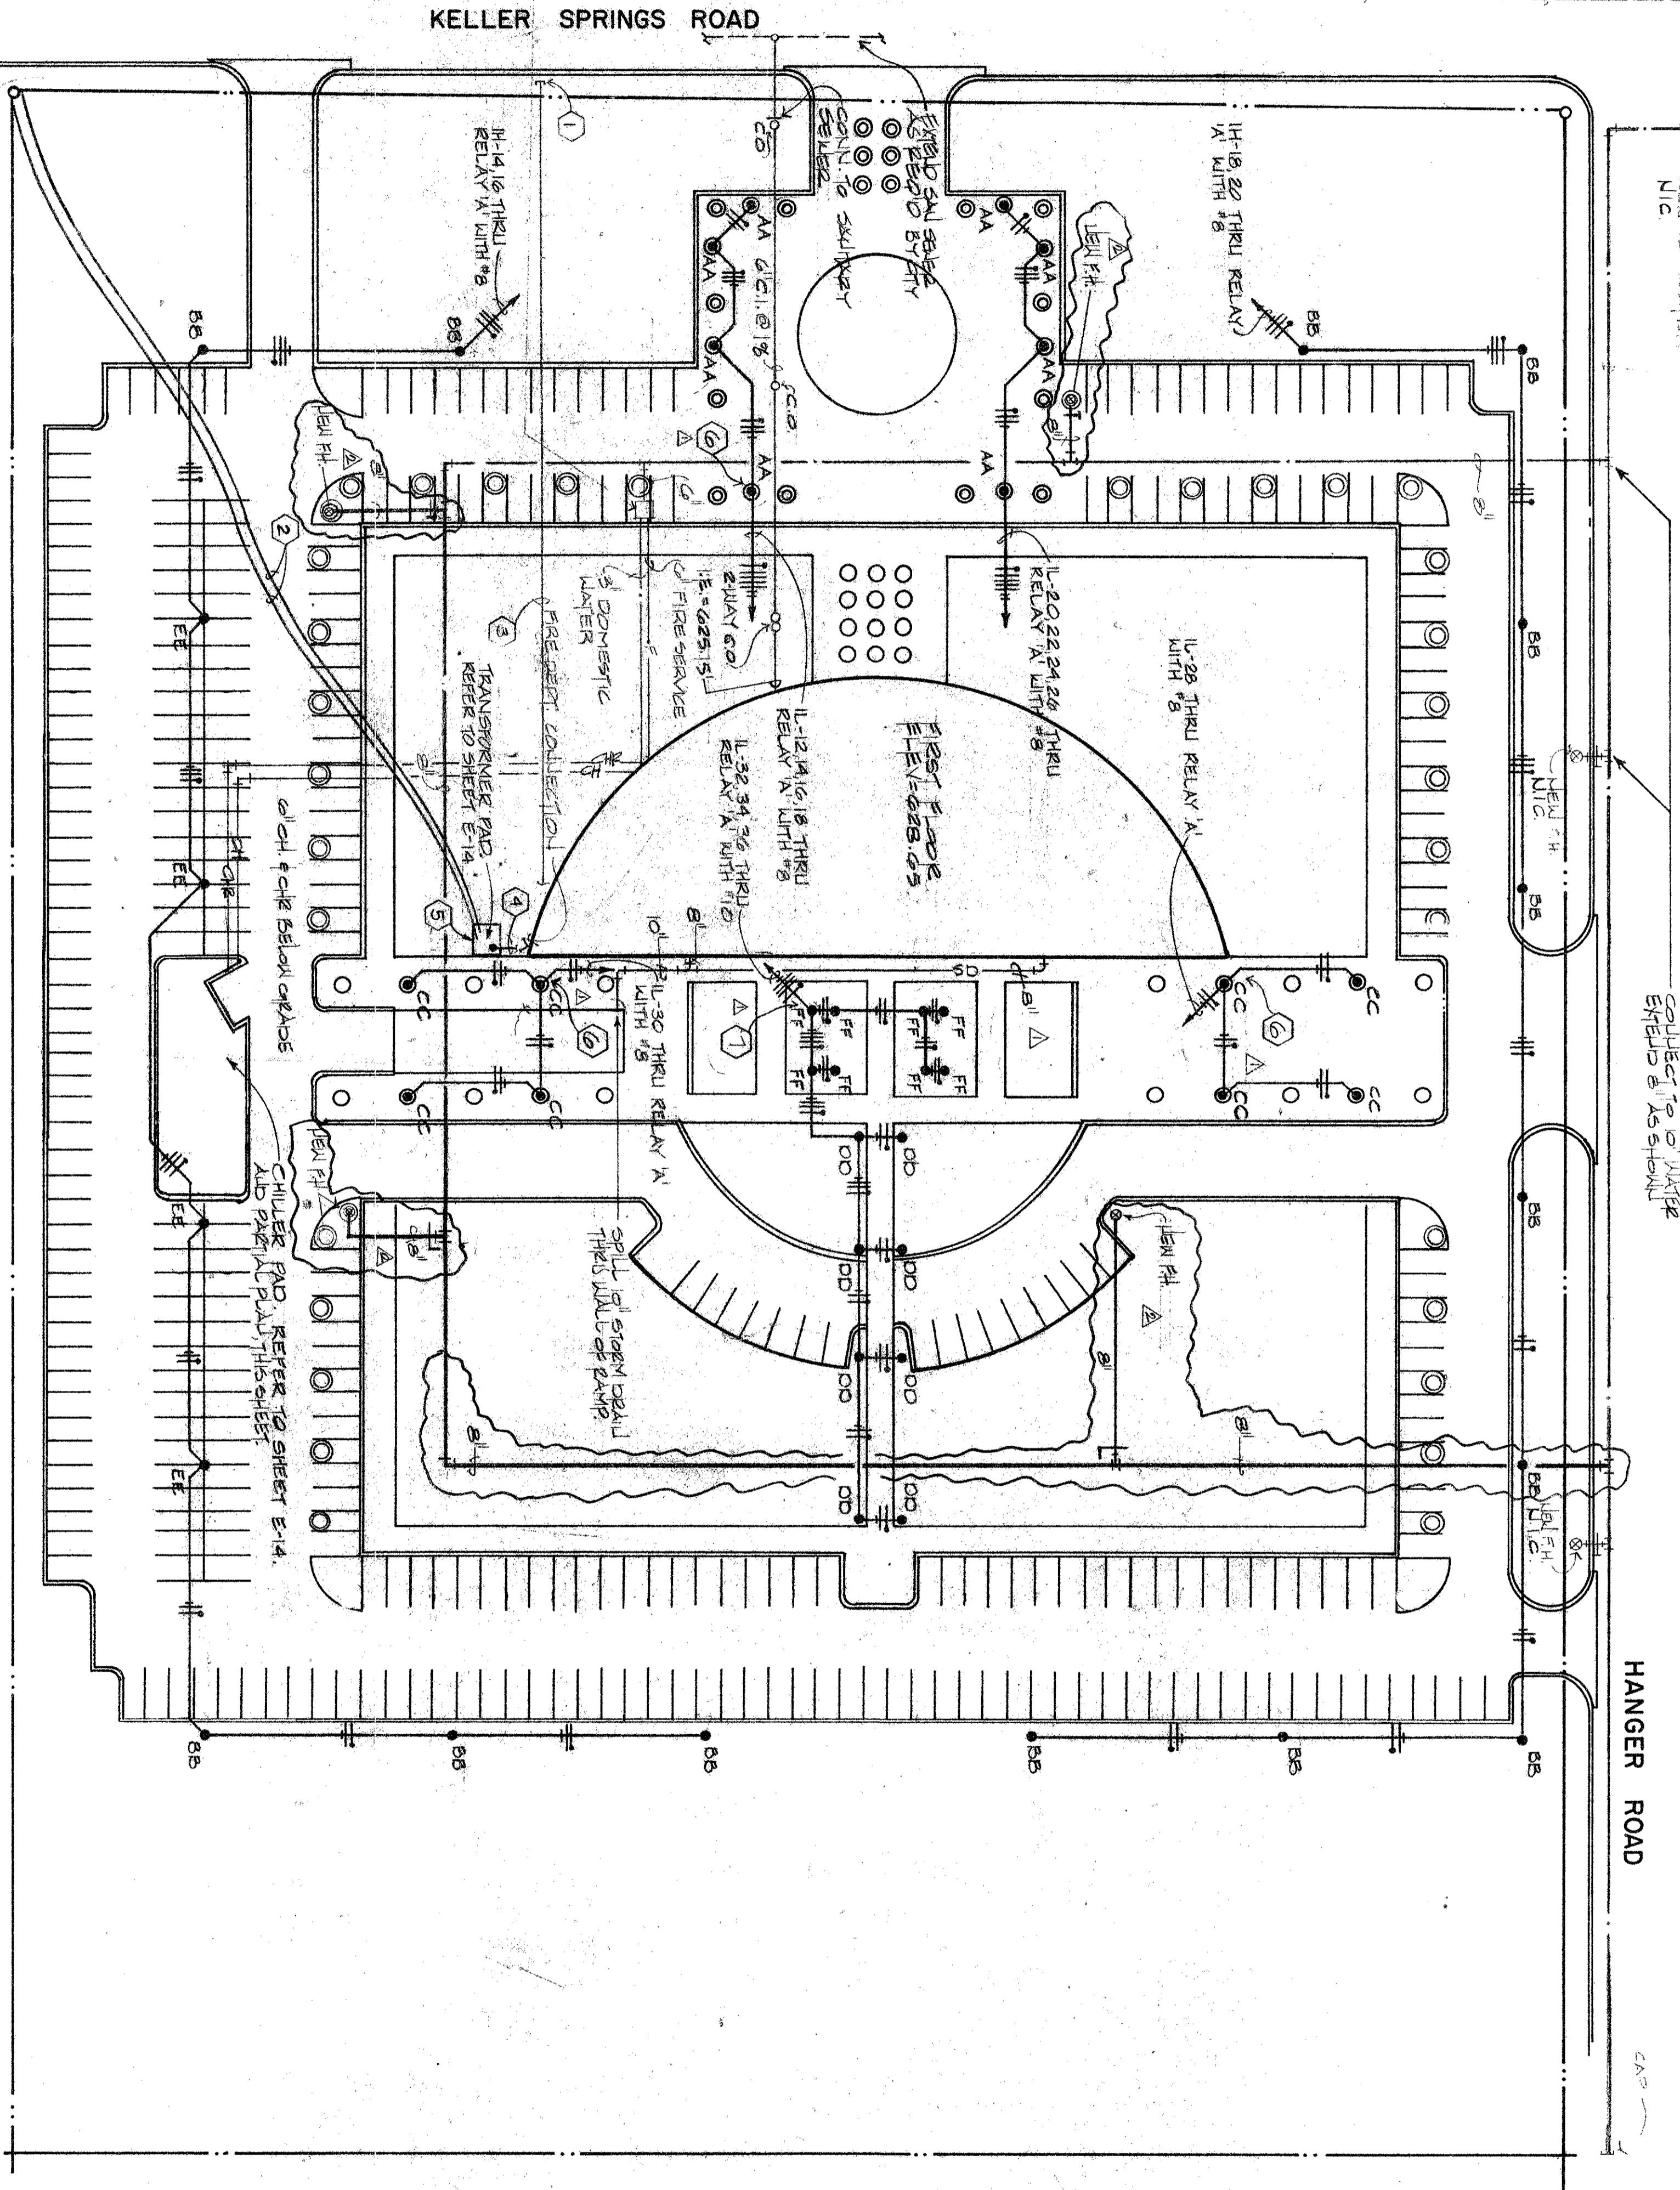

LIGHT FIXTURE SCHEDULE	
AA	STANDARD 4'x4' 2" 48-48-1/2 120-0/3500-4-2-4, BLACK FINISH WITH ALUMINUM LENS
BB	4'x4' 2" 48-48-1/2 120-0/3500-4-2-4, BLACK FINISH WITH ALUMINUM LENS
CC	STANDARD 4'x4' 2" 48-48-1/2 120-0/3500-4-2-4, BLACK FINISH WITH ALUMINUM LENS
DD	STANDARD 4'x4' 2" 48-48-1/2 120-0/3500-4-2-4, BLACK FINISH WITH ALUMINUM LENS
EE	STANDARD 4'x4' 2" 48-48-1/2 120-0/3500-4-2-4, BLACK FINISH WITH ALUMINUM LENS
FF	STANDARD 4'x4' 2" 48-48-1/2 120-0/3500-4-2-4, BLACK FINISH WITH ALUMINUM LENS

MECHANICAL SYMBOLS LEGEND	
SYMBOL	DESCRIPTION
(Symbol)	COLD WATER
(Symbol)	DOMESTIC HOT WATER
(Symbol)	HEATING WATER SUPPLY
(Symbol)	HEATING WATER RETURN
(Symbol)	CHILLED WATER SUPPLY
(Symbol)	CHILLED WATER RETURN
(Symbol)	CONDENSER WATER SUPPLY
(Symbol)	CONDENSER WATER RETURN
(Symbol)	REFRIGERANT LIQUID
(Symbol)	REFRIGERANT VAPOR
(Symbol)	WASTE
(Symbol)	VENT
(Symbol)	STAINLESS STEEL
(Symbol)	STEEL
(Symbol)	INSULATED CONDENSATE RETURN
(Symbol)	FLUE GAS
(Symbol)	COMBUSTIBLE FIBER
(Symbol)	PIPE
(Symbol)	VALVE
(Symbol)	FLANGE
(Symbol)	UNION
(Symbol)	TELESCOPE
(Symbol)	WALL MOUNT
(Symbol)	BOX MOUNT
(Symbol)	ROOM MOUNT
(Symbol)	ROOF MOUNT
(Symbol)	VENT FAN ROOF
(Symbol)	CLEAR OUT

SITE PLAN
SCALE 1/8"=1'-0"