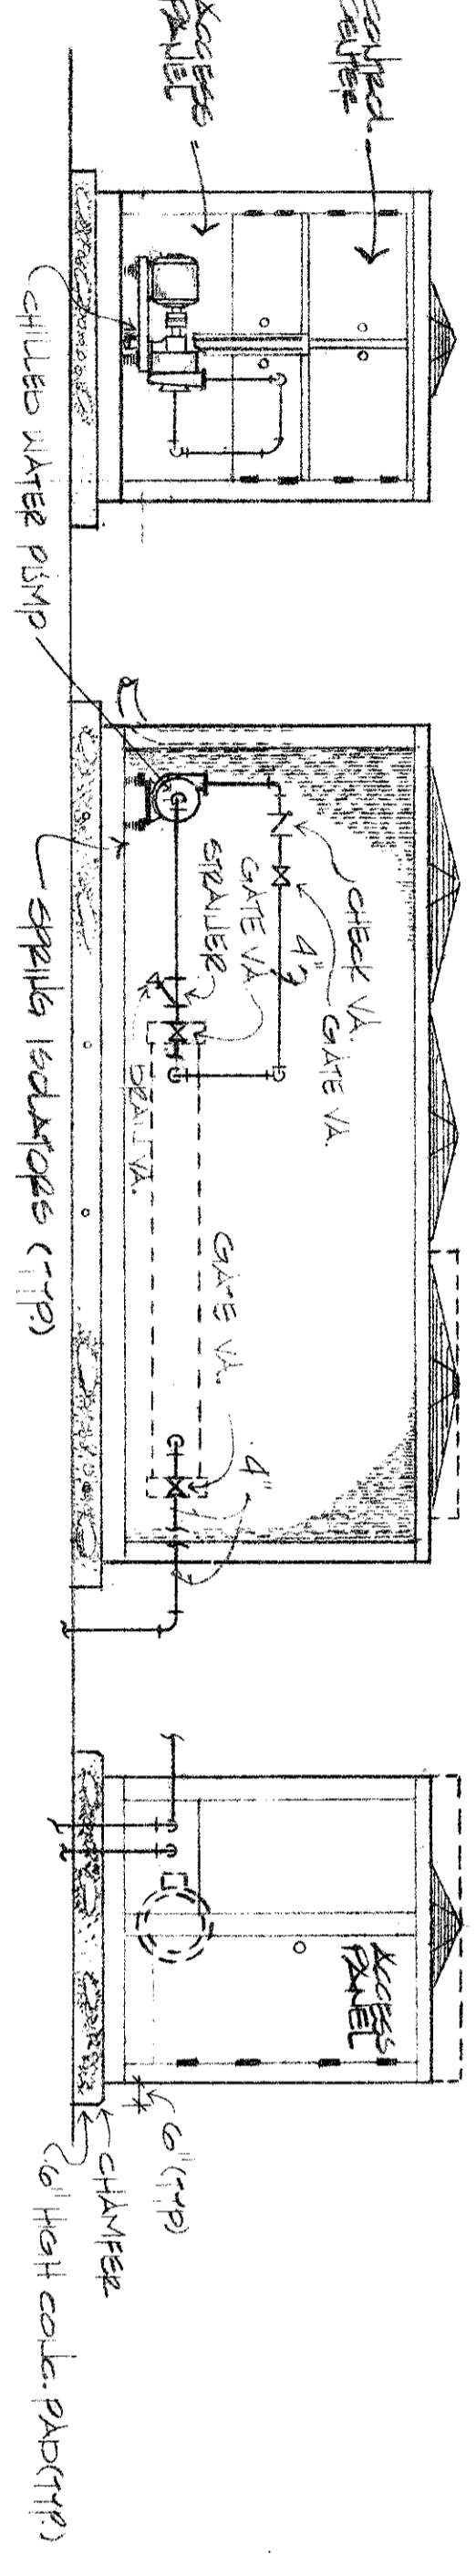

LIGHT FIXTURE SCHEDULE	
AA	STANDARD 4'x4' 2" 48-48-1/2 120-0/3500-4-2-4, BLACK FINISH WITH ALUMINUM LENS
BB	4'x4' 2" 48-48-1/2 120-0/3500-4-2-4, BLACK FINISH WITH ALUMINUM LENS
CC	STANDARD 4'x4' 2" 48-48-1/2 120-0/3500-4-2-4, BLACK FINISH WITH ALUMINUM LENS
DD	STANDARD 4'x4' 2" 48-48-1/2 120-0/3500-4-2-4, BLACK FINISH WITH ALUMINUM LENS
EE	STANDARD 4'x4' 2" 48-48-1/2 120-0/3500-4-2-4, BLACK FINISH WITH ALUMINUM LENS
FF	STANDARD 4'x4' 2" 48-48-1/2 120-0/3500-4-2-4, BLACK FINISH WITH ALUMINUM LENS

MECHANICAL SYMBOLS LEGEND	
SYMBOL	DESCRIPTION
(Symbol)	COLD WATER
(Symbol)	DOMESTIC HOT WATER
(Symbol)	HEATING WATER SUPPLY
(Symbol)	HEATING WATER RETURN
(Symbol)	CHILLED WATER SUPPLY
(Symbol)	CHILLED WATER RETURN
(Symbol)	CONDENSER WATER SUPPLY
(Symbol)	CONDENSER WATER RETURN
(Symbol)	REFRIGERANT LIQUID
(Symbol)	REFRIGERANT VAPOR
(Symbol)	WASTE
(Symbol)	VENT
(Symbol)	STAINLESS STEEL
(Symbol)	STEEL
(Symbol)	INSULATED CONDENSATE RETURN
(Symbol)	FLUE GAS
(Symbol)	COMBUSTIBLE FIBER
(Symbol)	PIPE
(Symbol)	VALVE
(Symbol)	FLANGE
(Symbol)	UNION
(Symbol)	TELESCOPE
(Symbol)	WALL MOUNT
(Symbol)	BOX MOUNT
(Symbol)	ROOM MOUNT
(Symbol)	ROOF MOUNT
(Symbol)	VENT FAN ROOF
(Symbol)	CLEAR OUT

CHILLER & PUMP DETAIL
SCALE 1/8"=1'-0"

PARTIAL PLAN - MECHANICAL CHILLERS
SCALE 1/8"=1'-0"