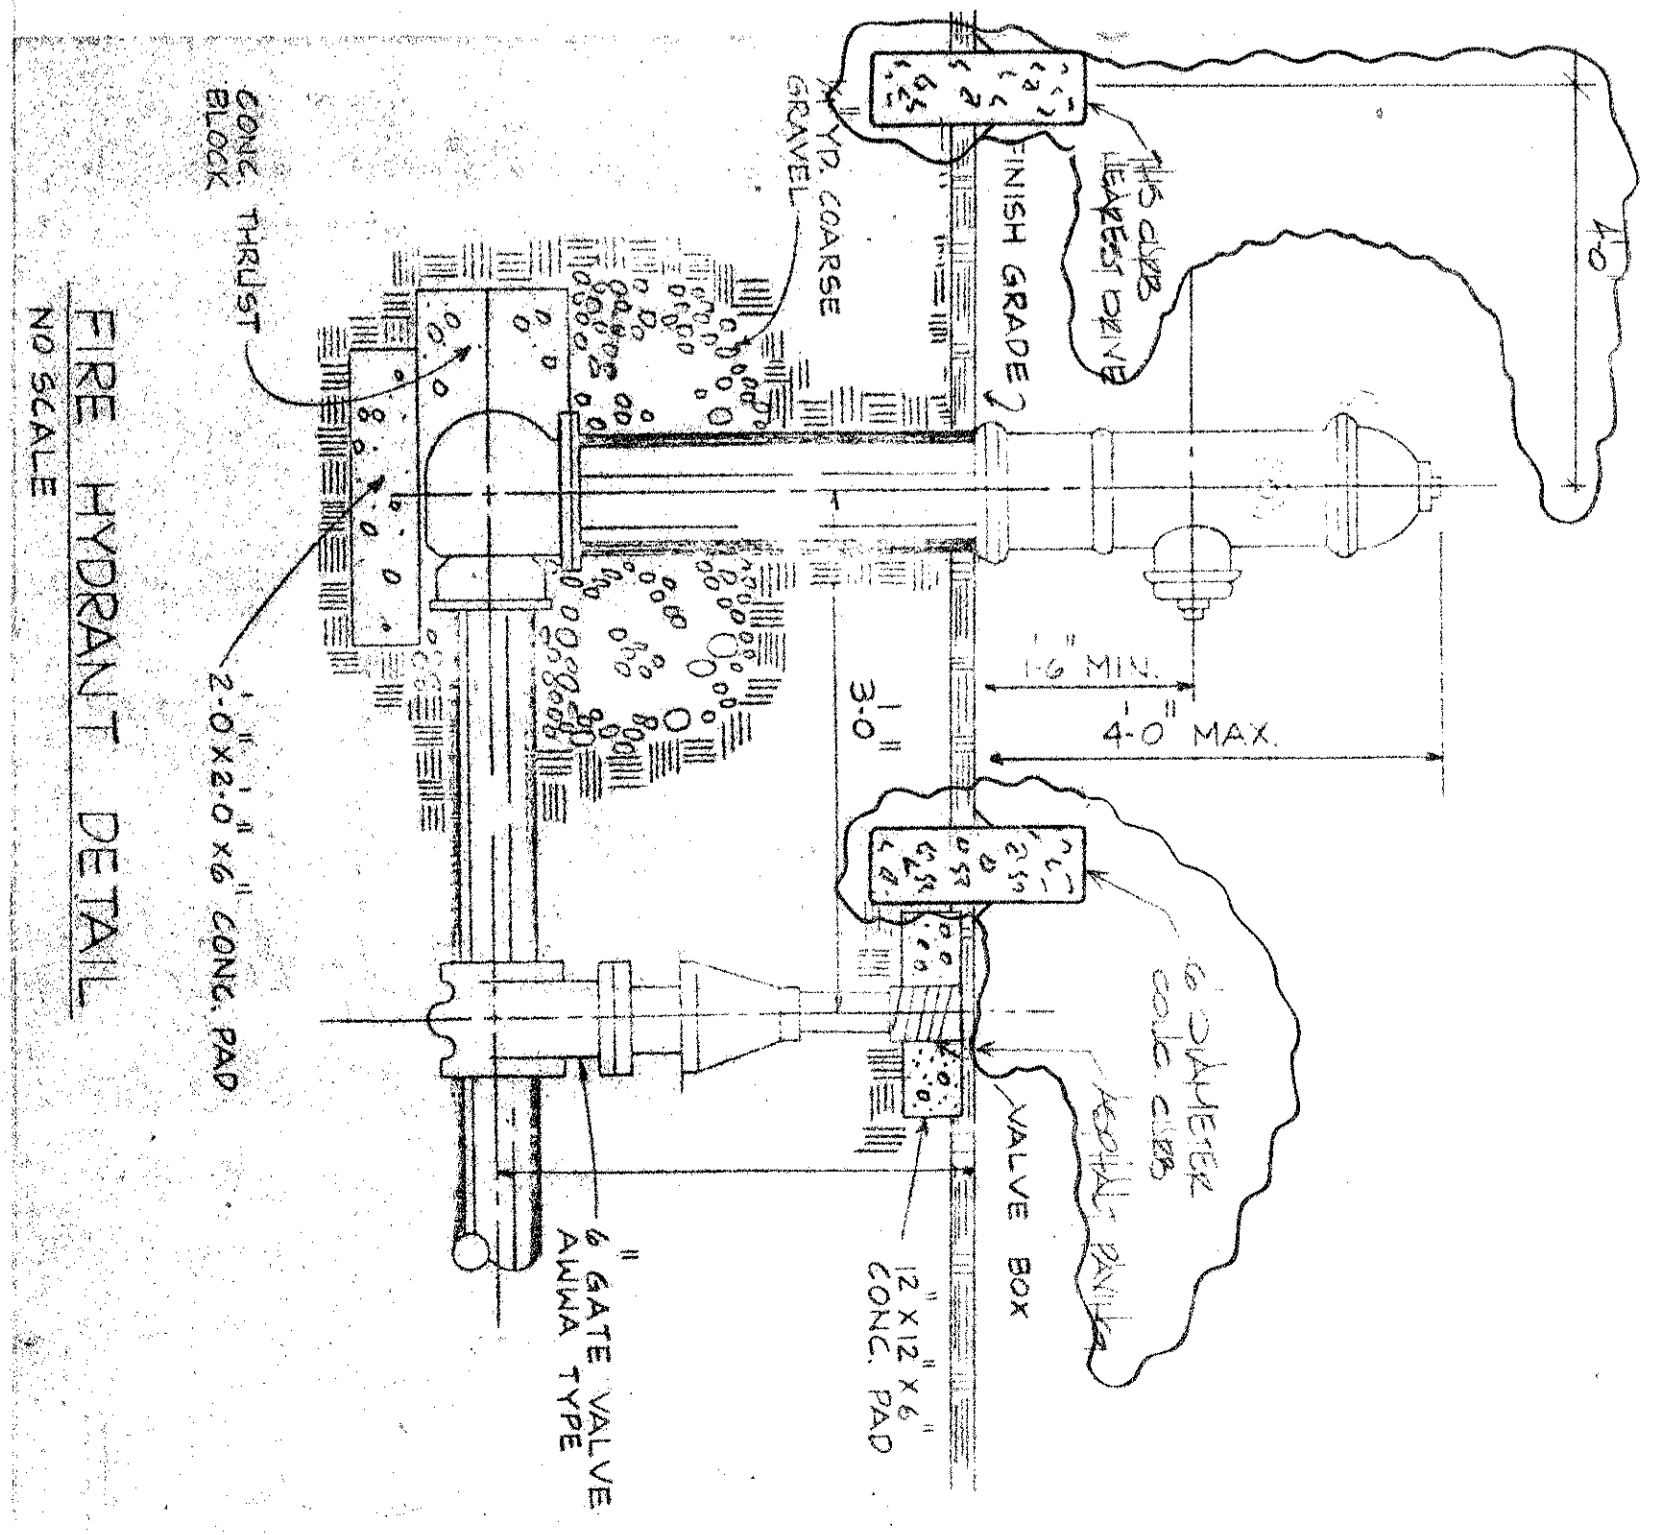

LIGHT FIXTURE SCHEDULE	
AA	STANDARD 4'x4' 2" 48-48-1/2 120-0/3500-4-2-4, BLACK FINISH WITH ALUMINUM LENS
BB	4'x4' 2" 48-48-1/2 120-0/3500-4-2-4, BLACK FINISH WITH ALUMINUM LENS
CC	STANDARD 4'x4' 2" 48-48-1/2 120-0/3500-4-2-4, BLACK FINISH WITH ALUMINUM LENS
DD	STANDARD 4'x4' 2" 48-48-1/2 120-0/3500-4-2-4, BLACK FINISH WITH ALUMINUM LENS
EE	STANDARD 4'x4' 2" 48-48-1/2 120-0/3500-4-2-4, BLACK FINISH WITH ALUMINUM LENS
FF	STANDARD 4'x4' 2" 48-48-1/2 120-0/3500-4-2-4, BLACK FINISH WITH ALUMINUM LENS

MECHANICAL SYMBOLS LEGEND	
SYMBOL	DESCRIPTION
(Symbol)	COLD WATER
(Symbol)	DOMESTIC HOT WATER
(Symbol)	HEATING WATER SUPPLY
(Symbol)	HEATING WATER RETURN
(Symbol)	CHILLED WATER SUPPLY
(Symbol)	CHILLED WATER RETURN
(Symbol)	CONDENSER WATER SUPPLY
(Symbol)	CONDENSER WATER RETURN
(Symbol)	REFRIGERANT LIQUID
(Symbol)	REFRIGERANT VAPOR
(Symbol)	WASTE
(Symbol)	VENT
(Symbol)	STAINLESS STEEL
(Symbol)	STEEL
(Symbol)	INSULATED CONDENSATE RETURN
(Symbol)	FLUE GAS
(Symbol)	COMBUSTIBLE FIBER
(Symbol)	PIPE
(Symbol)	VALVE
(Symbol)	FLANGE
(Symbol)	UNION
(Symbol)	TELESCOPE
(Symbol)	WALL MOUNT
(Symbol)	BOX MOUNT
(Symbol)	ROOM MOUNT
(Symbol)	ROOF MOUNT
(Symbol)	VENT FAN ROOF
(Symbol)	CLEAR OUT

SITE PLAN
SCALE 1/8"=1'-0"

CHILLER & PUMP DETAIL
SCALE 1/8"=1'-0"

PARTIAL PLAN - MECHANICAL CHILLERS
SCALE 1/8"=1'-0"