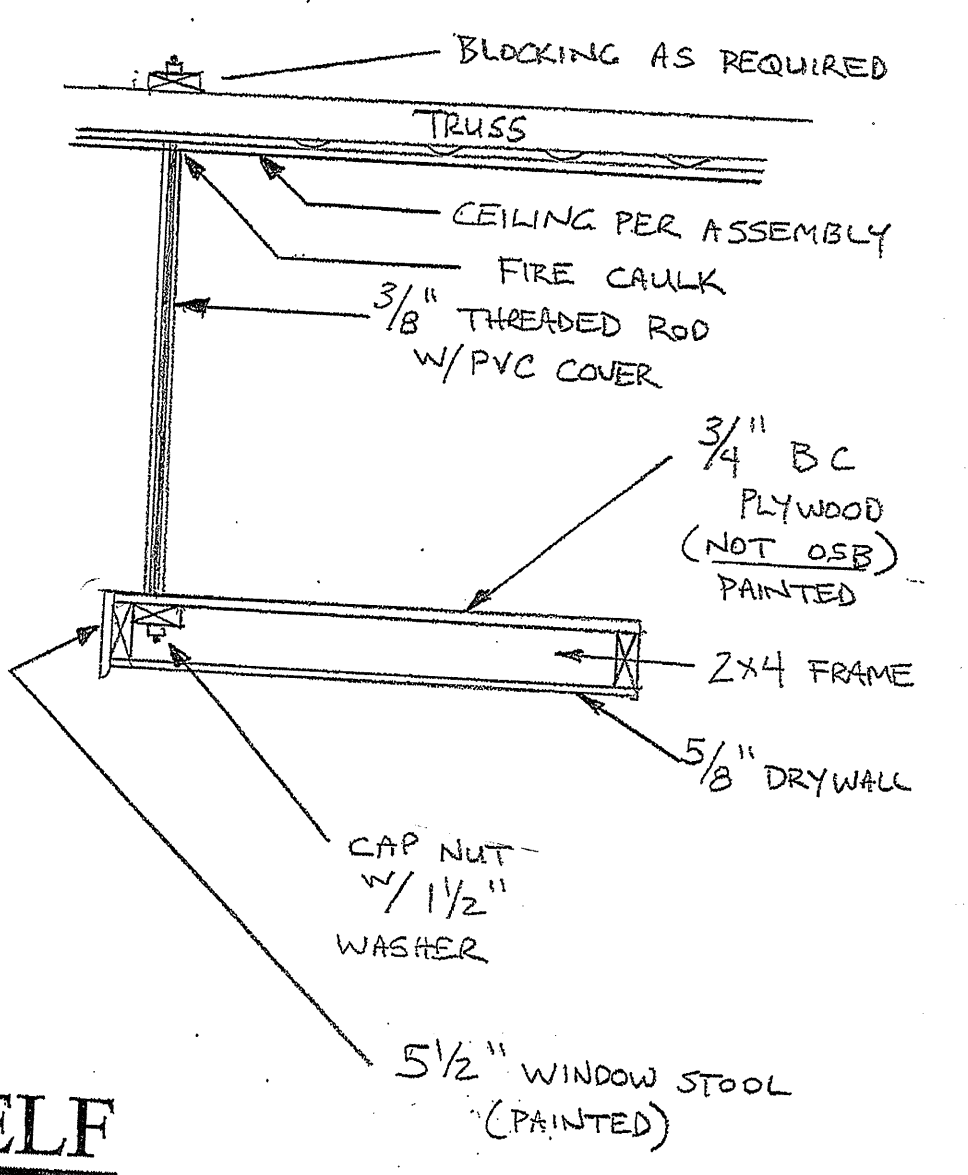

Platform for Tallboy • Lowboy

EMBREY STANDARD DETAIL  
5/29/12

**SUSPENDED  
WATER HEATER SHELF**