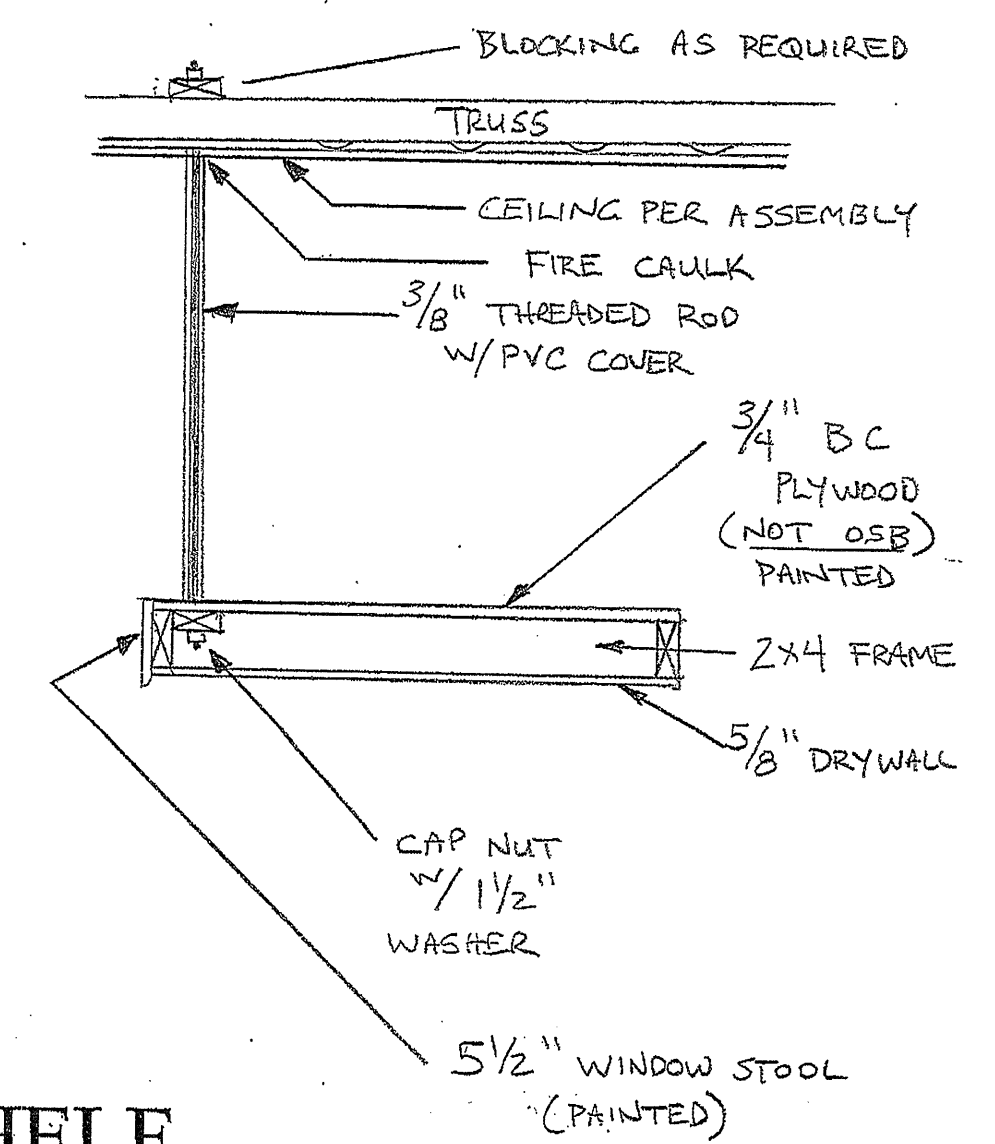

Platform for Tallboy • Lowboy

EMBREY STANDARD DETAIL
S12A112

**SUSPENDED
WATER HEATER SHELF**