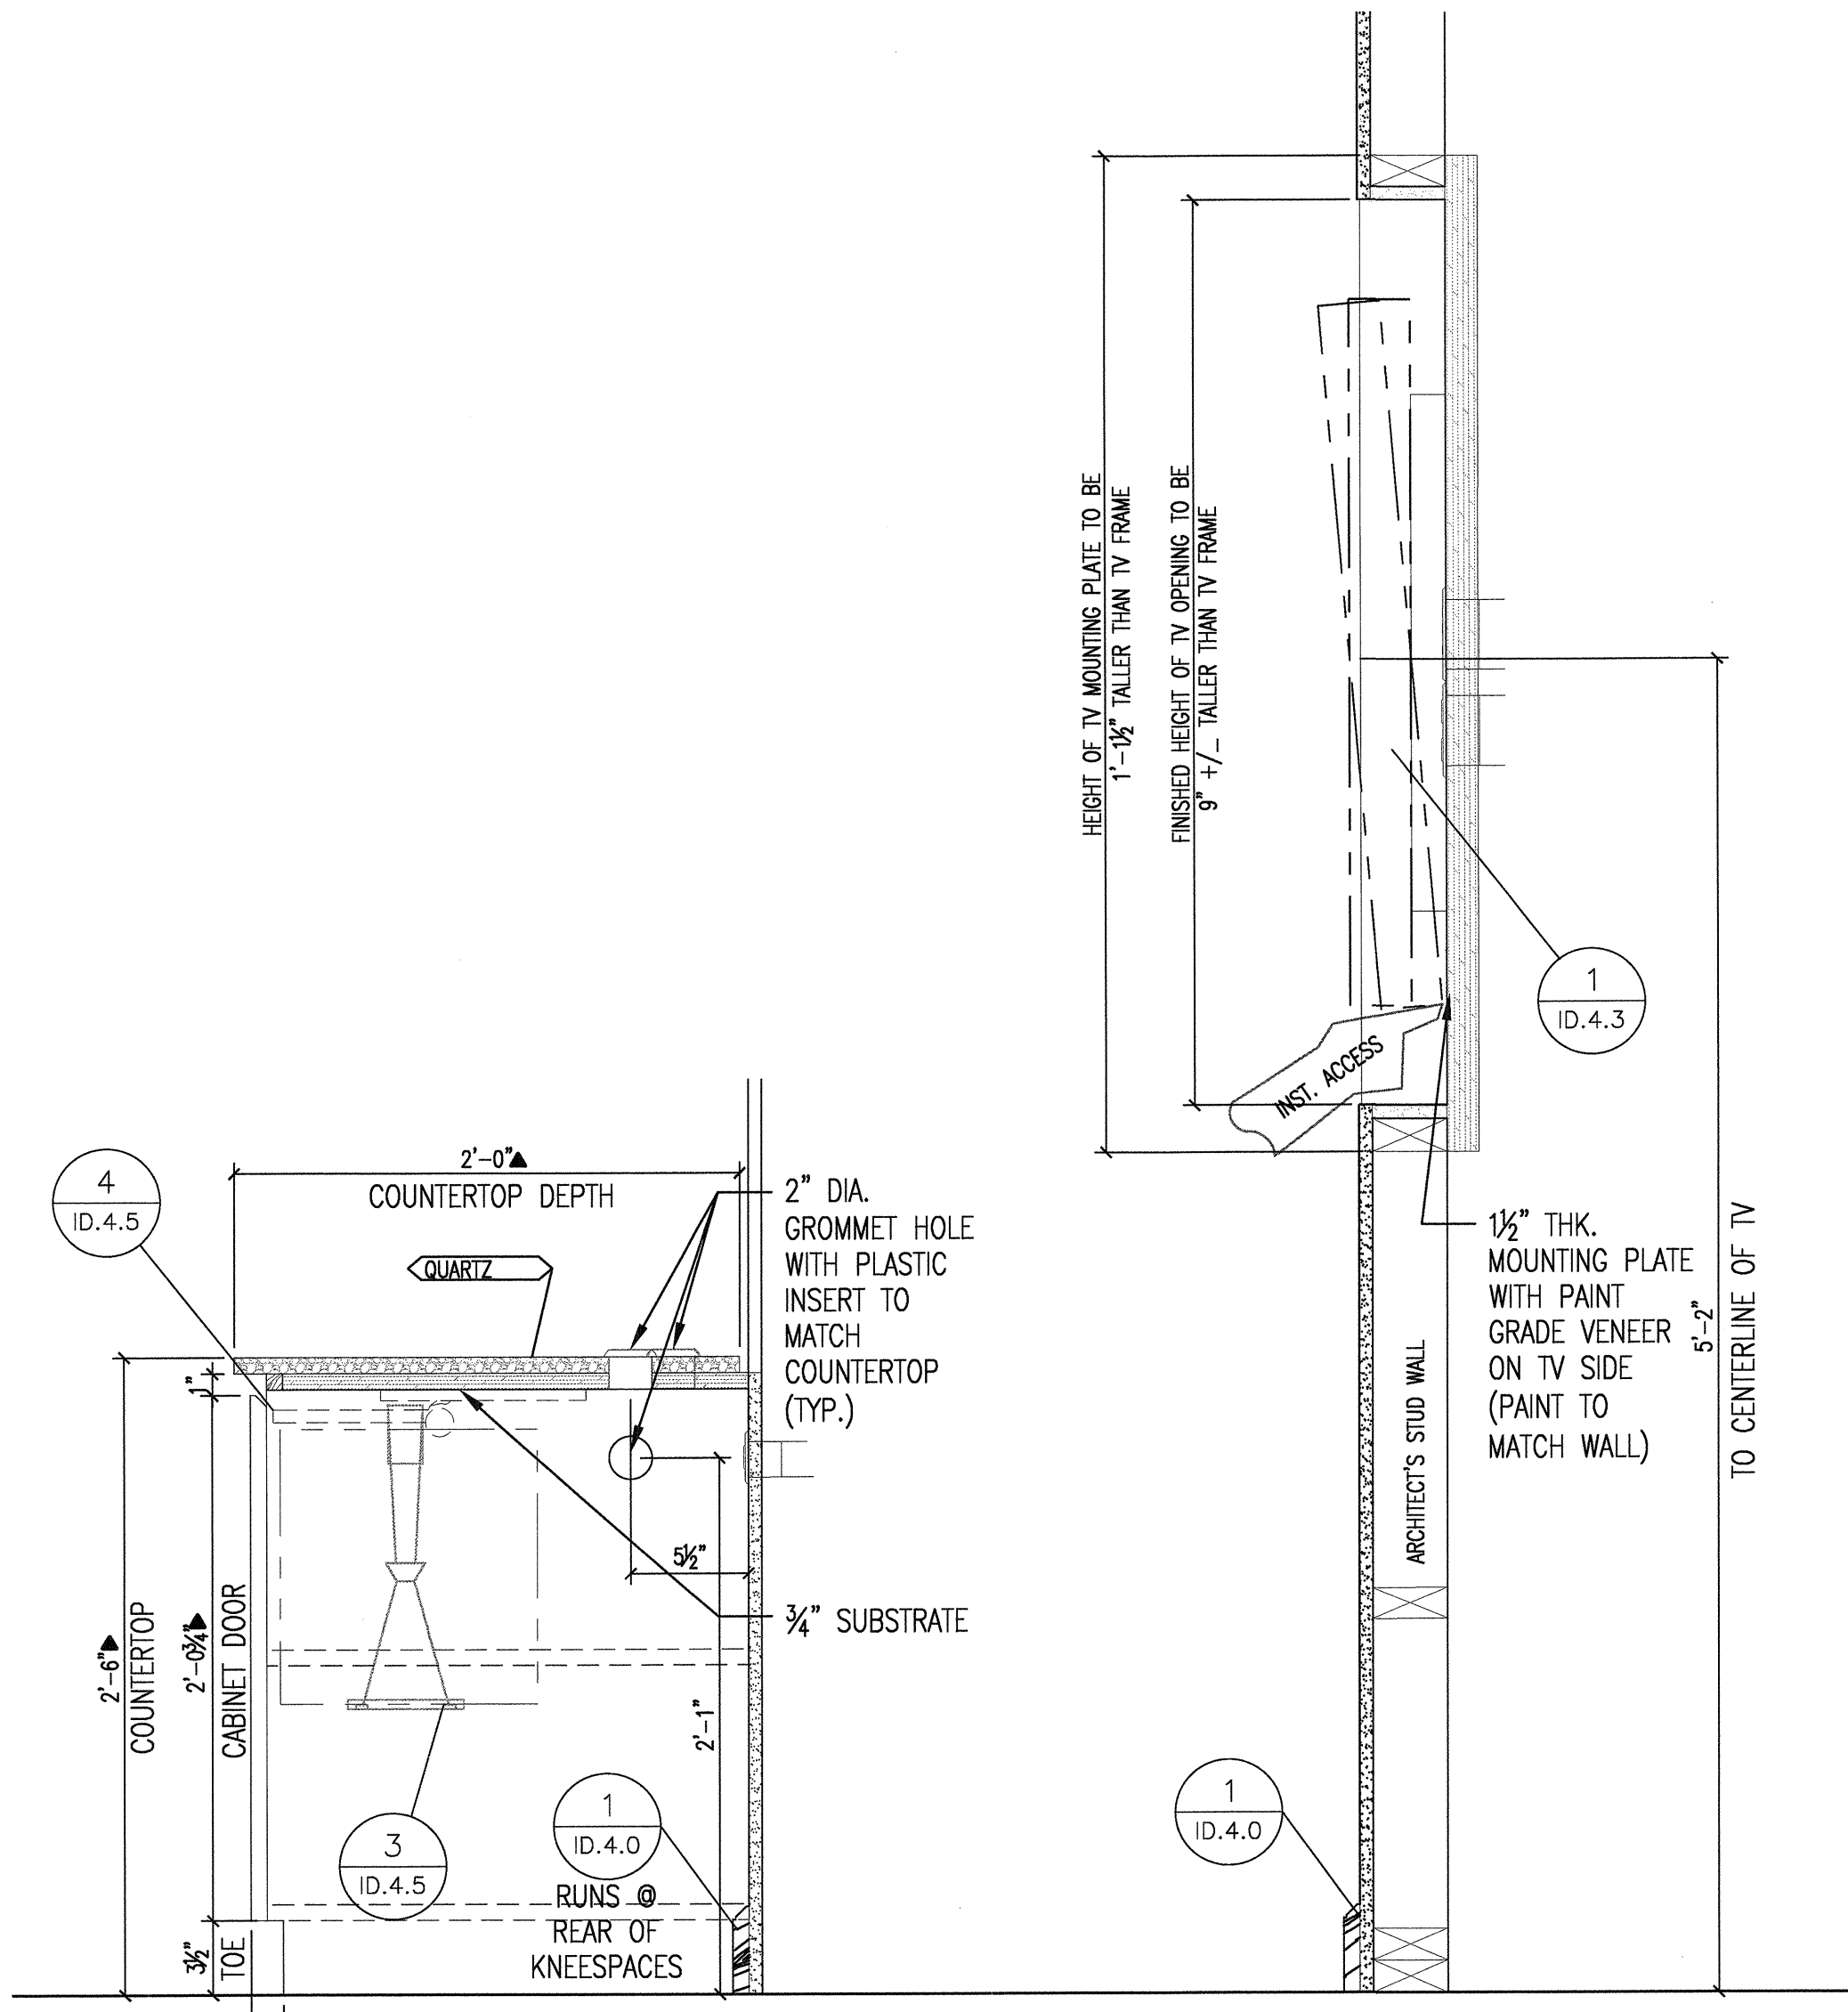

REVISED FOR CONSTRUCTION
MAY 16, 2012

KELLER SPRINGS CLUBHOUSE
ADDISON, TX

ENLARGED MISC. ELEVATIONS & SECTIONS

m. ford & associates
interior design
99 detersing street
suite 165
houston, tx 77007
phone 713-630-0800
fax 713-630-0814
mford@mfordassociates.com
www.mfordassociates.com

drawn by: Queen of the World

SHEET NO.

ID.7.1