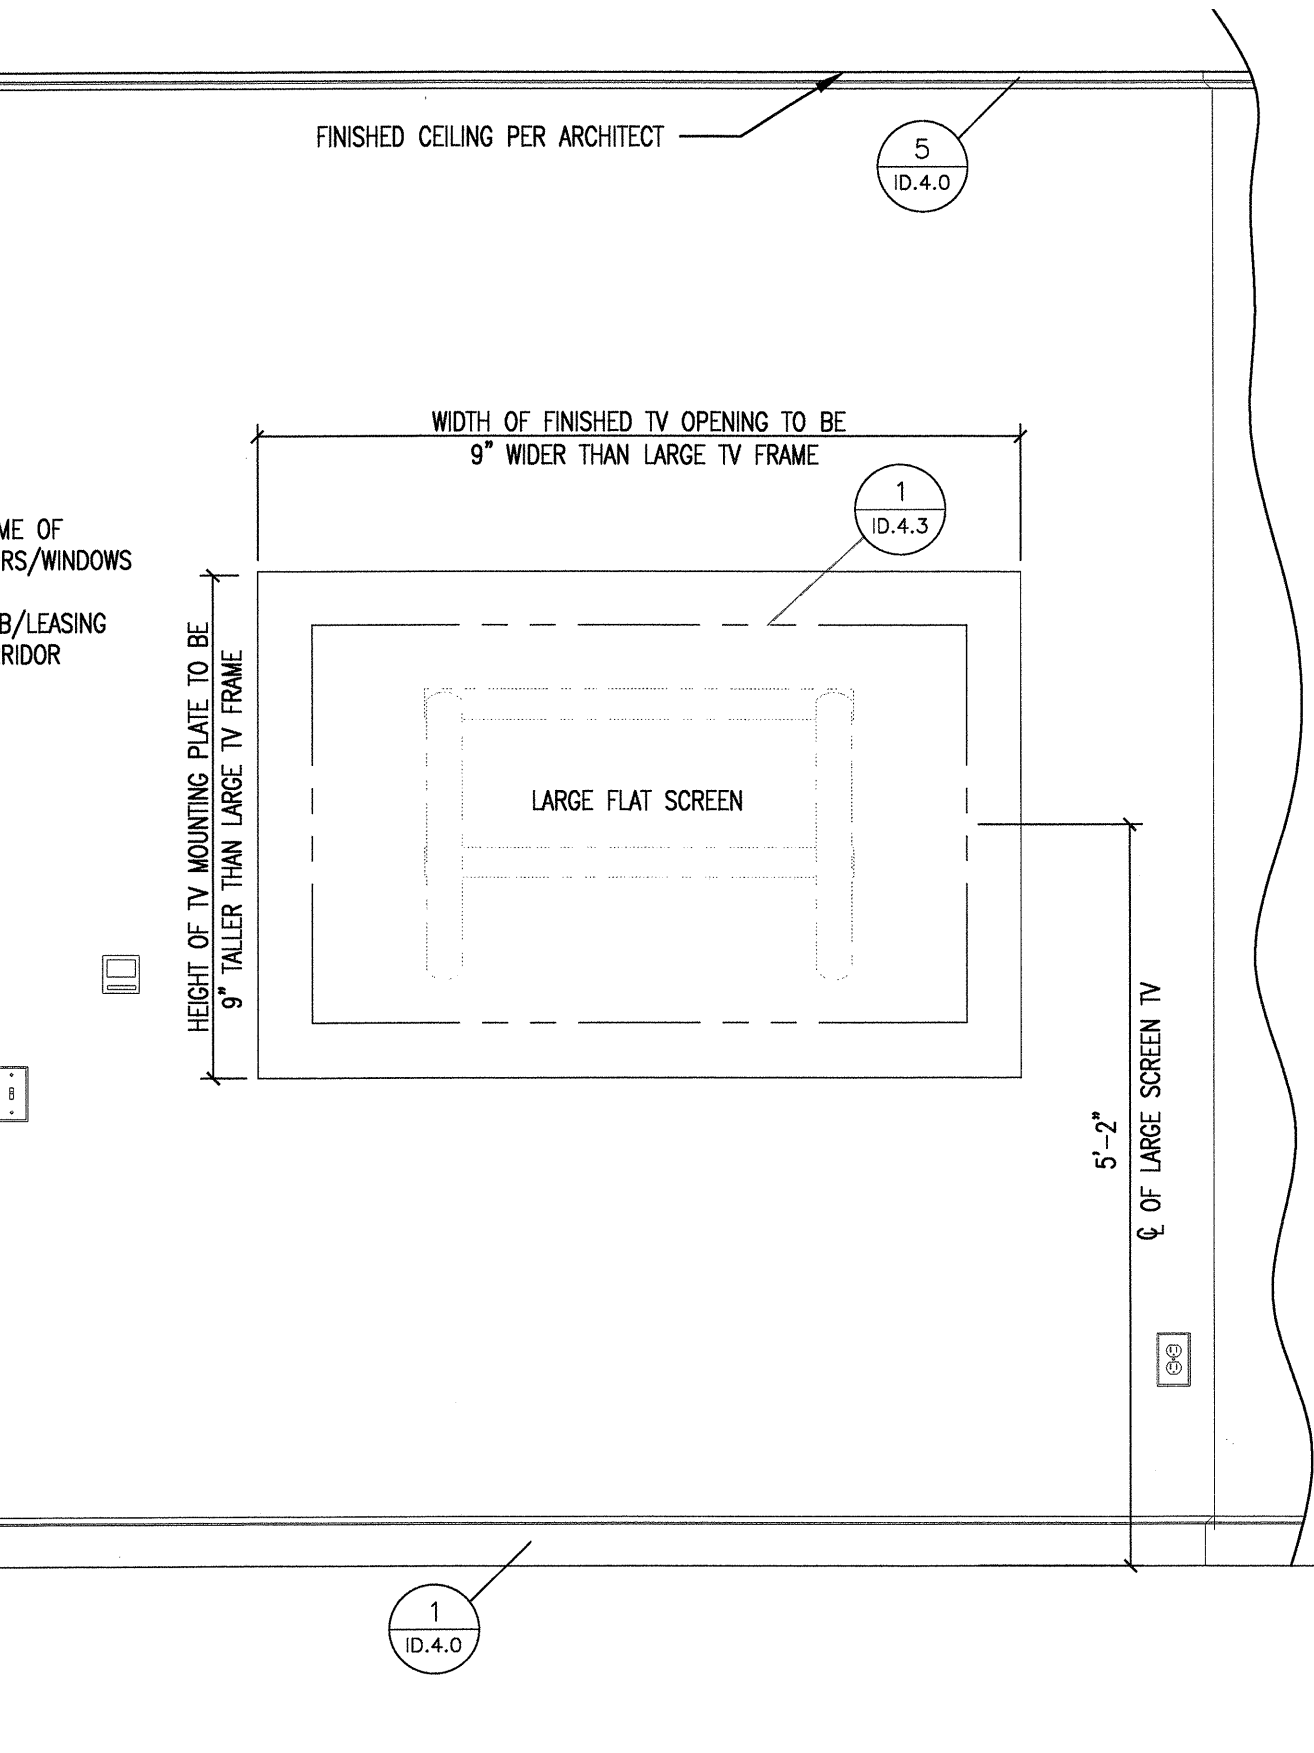

REVISED FOR CONSTRUCTION
MAY 16, 2012

KELLER SPRINGS CLUBHOUSE
ADDISON, TX

ENLARGED MISC. ELEVATIONS & SECTIONS

m. ford & associates
interior design
99 detersing street
suite 165
houston, tx 77007
phone 713-630-0800
fax 713-630-0814
mford@mfordassociates.com
www.mfordassociates.com

drawn by: Queen of the World

SHEET NO.

ID.7.1