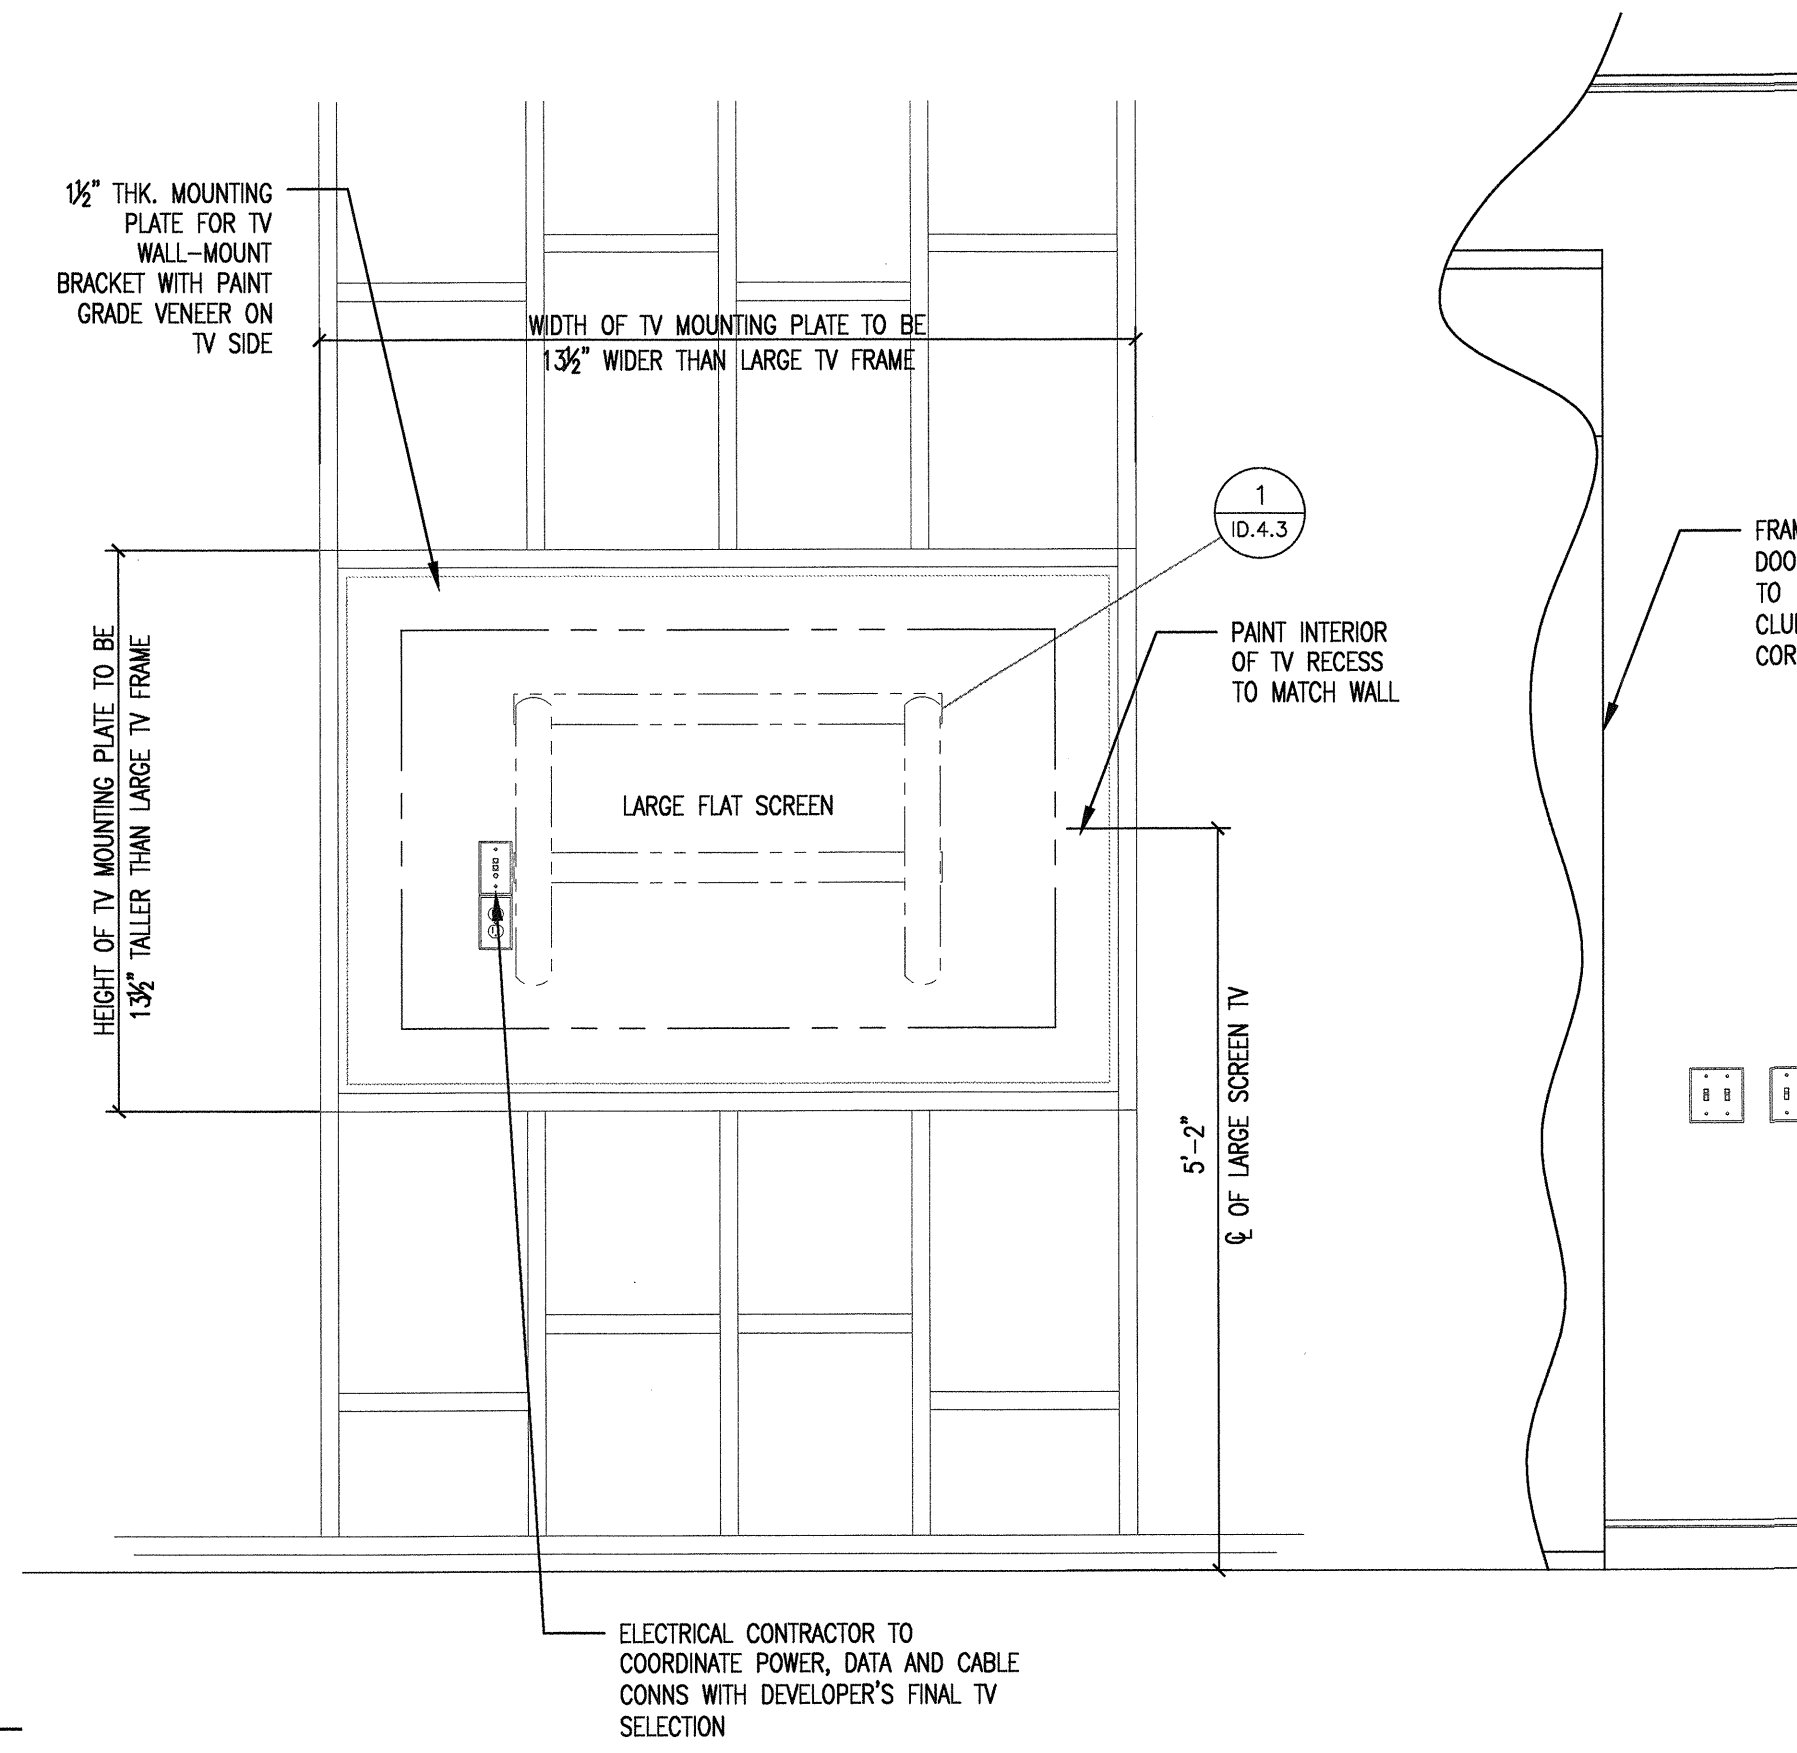

REVISED FOR CONSTRUCTION
MAY 16, 2012

KELLER SPRINGS CLUBHOUSE
ADDISON, TX

ENLARGED MISC. ELEVATIONS & SECTIONS

m. ford & associates
interior design
99 detersing street
suite 165
houston, tx 77007
phone 713-630-0800
fax 713-630-0814
mford@mfordassociates.com
www.mfordassociates.com

drawn by: Queen of the World

SHEET NO.

ID.7.1