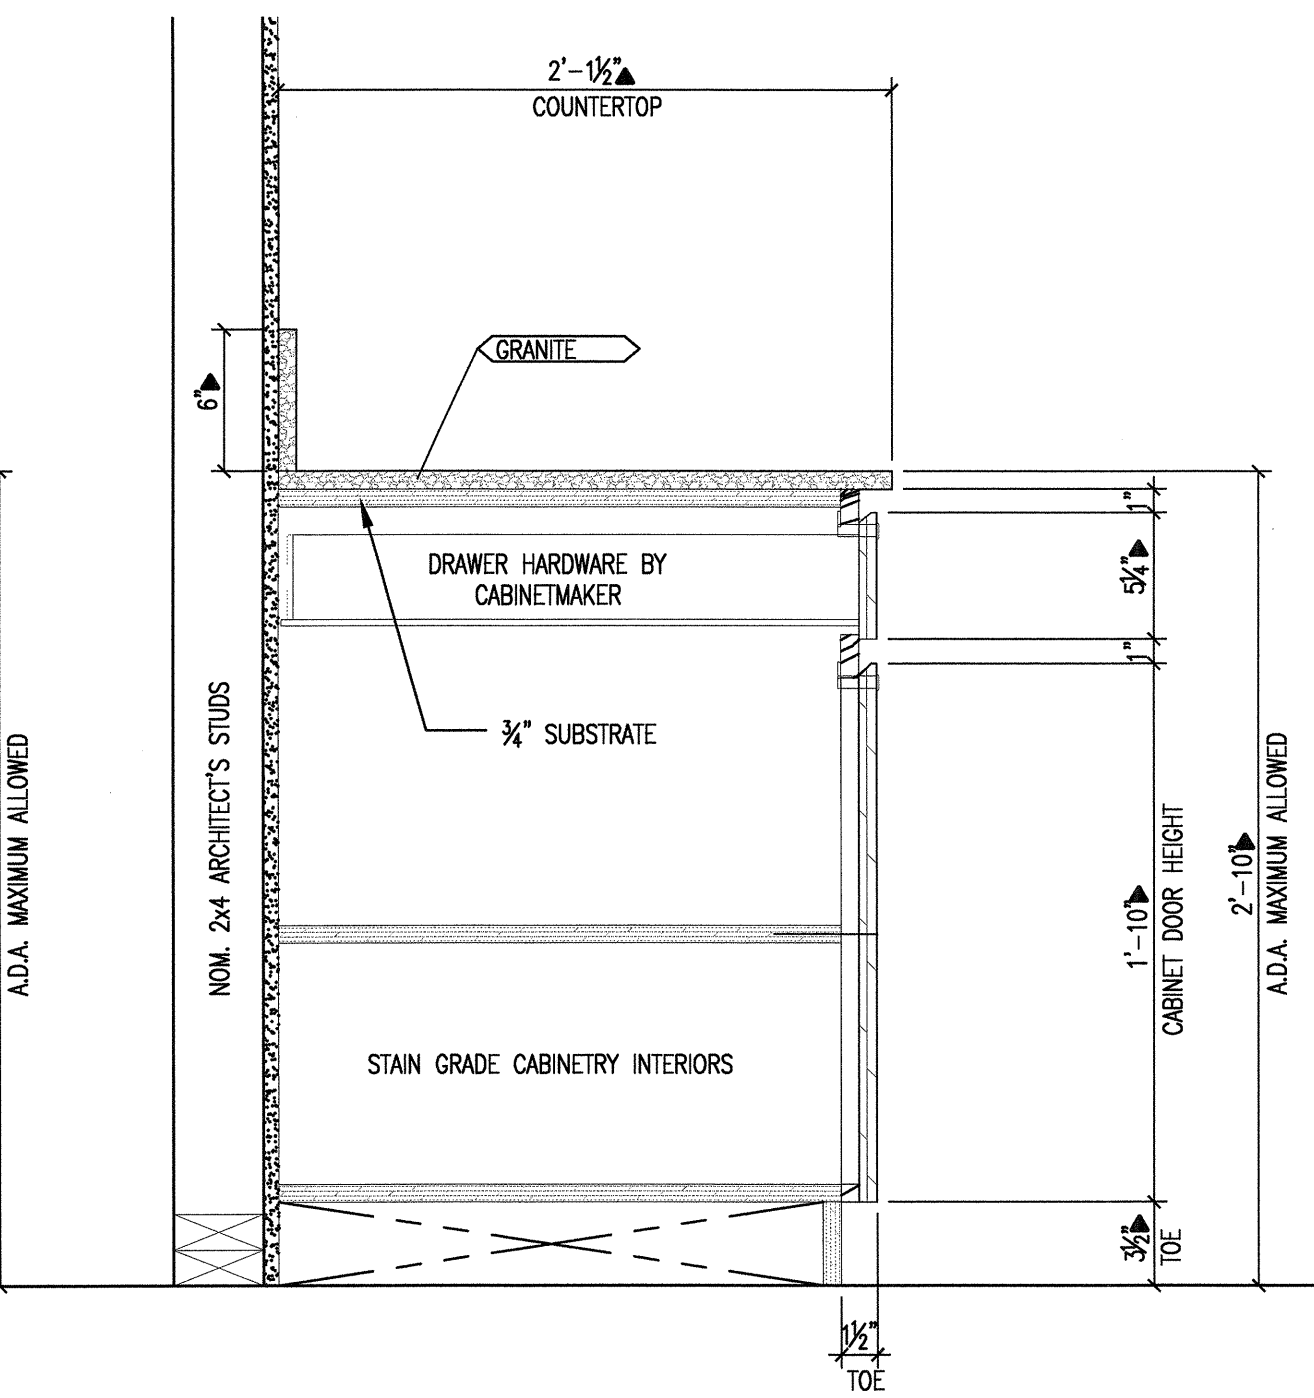

REVISED FOR CONSTRUCTION
MAY 16, 2012

KELLER SPRINGS CLUBHOUSE
ADDISON, TX

ENLARGED MISC. ELEVATIONS & SECTIONS

m. ford & associates
interior design
99 detersing street
suite 165
houston, tx 77007
phone 713-630-0800
fax 713-630-0814
mford@mfordassociates.com
www.mfordassociates.com

drawn by: Queen of the World

SHEET NO.

ID.7.1