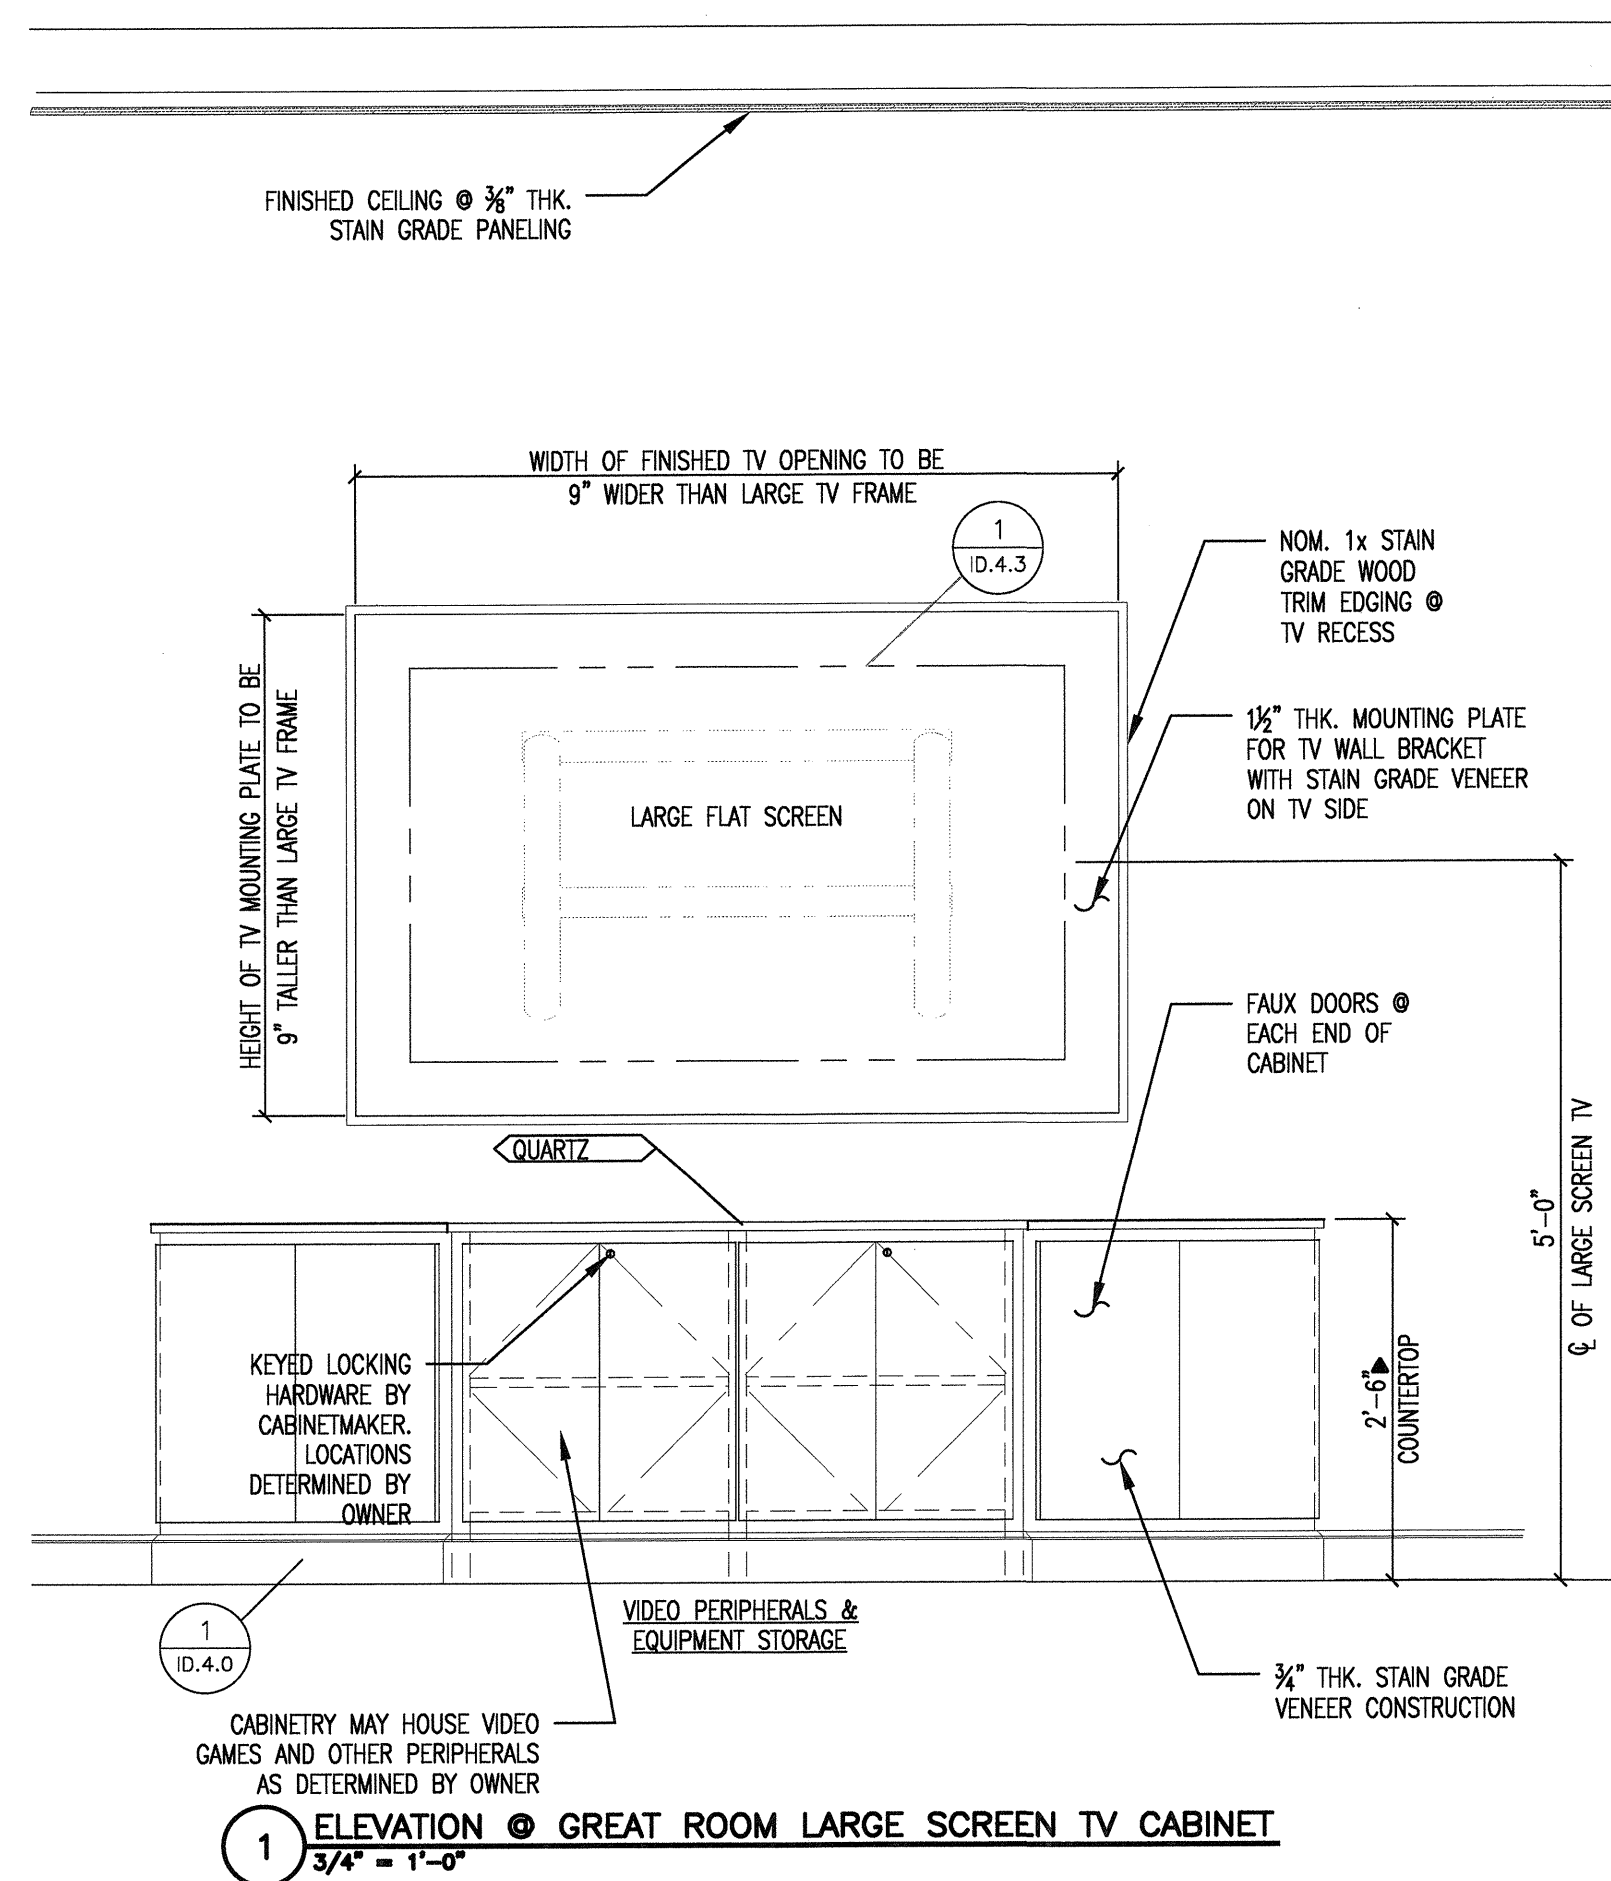

REVISED FOR CONSTRUCTION
MAY 16, 2012

KELLER SPRINGS CLUBHOUSE
ADDISON, TX

ENLARGED ELEVATIONS & SECTIONS @
GREAT ROOM & GAMES

1 ELEVATION @ GREAT ROOM LARGE SCREEN TV CABINET
3/4\"/>