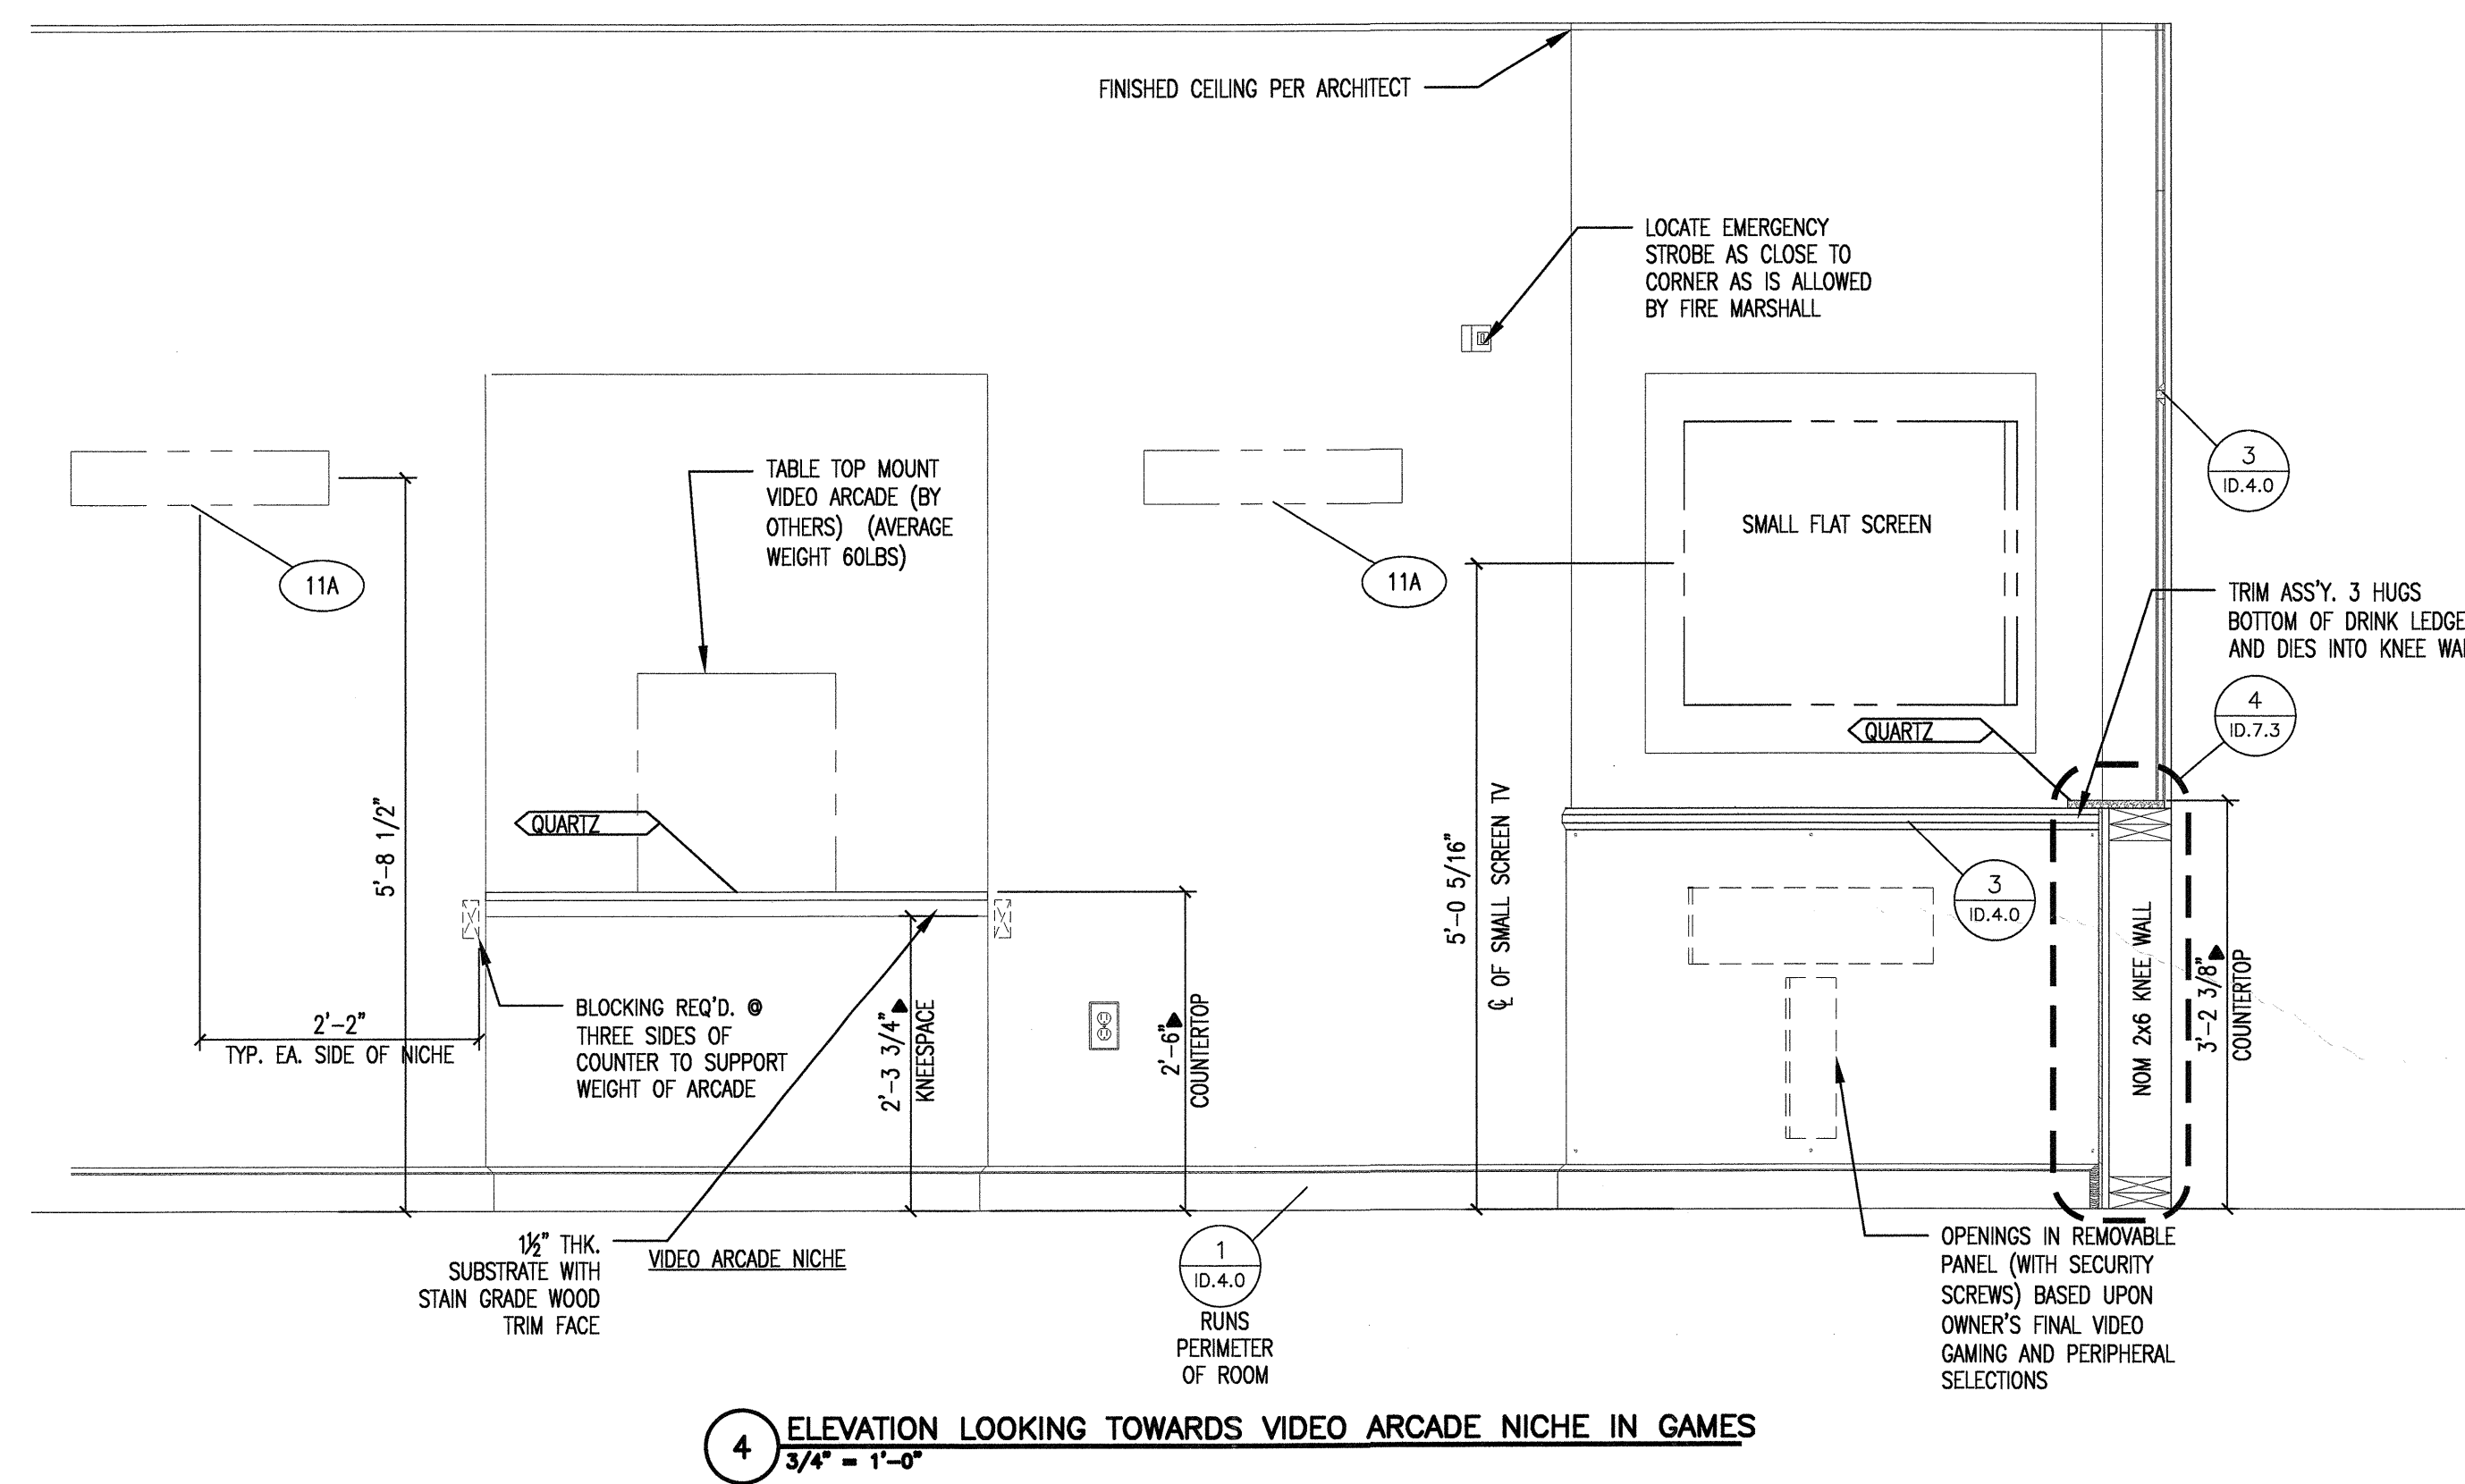

2 SECTION AT FRAMING FOR GREAT ROOM LARGE SCREEN TV CABINET
3/4\"/>

3 ENLARGED SECTION THRU GREAT ROOM TV CABINET
1 1/2\"/>

4 ELEVATION LOOKING TOWARDS VIDEO ARCADE NICHE IN GAMES
3/4\"/>

△ ADDED FABRICATION DETAILS 5-16-12

m. ford & associates
interior design
99 datering street
suite 165
houston, tx 77007
phone 713-630-0800
fax 713-630-0814
mford@mfordassociates.com
www.mfordassociates.com

drawn by: Queen of the World

SHEET NO.

ID.7.2