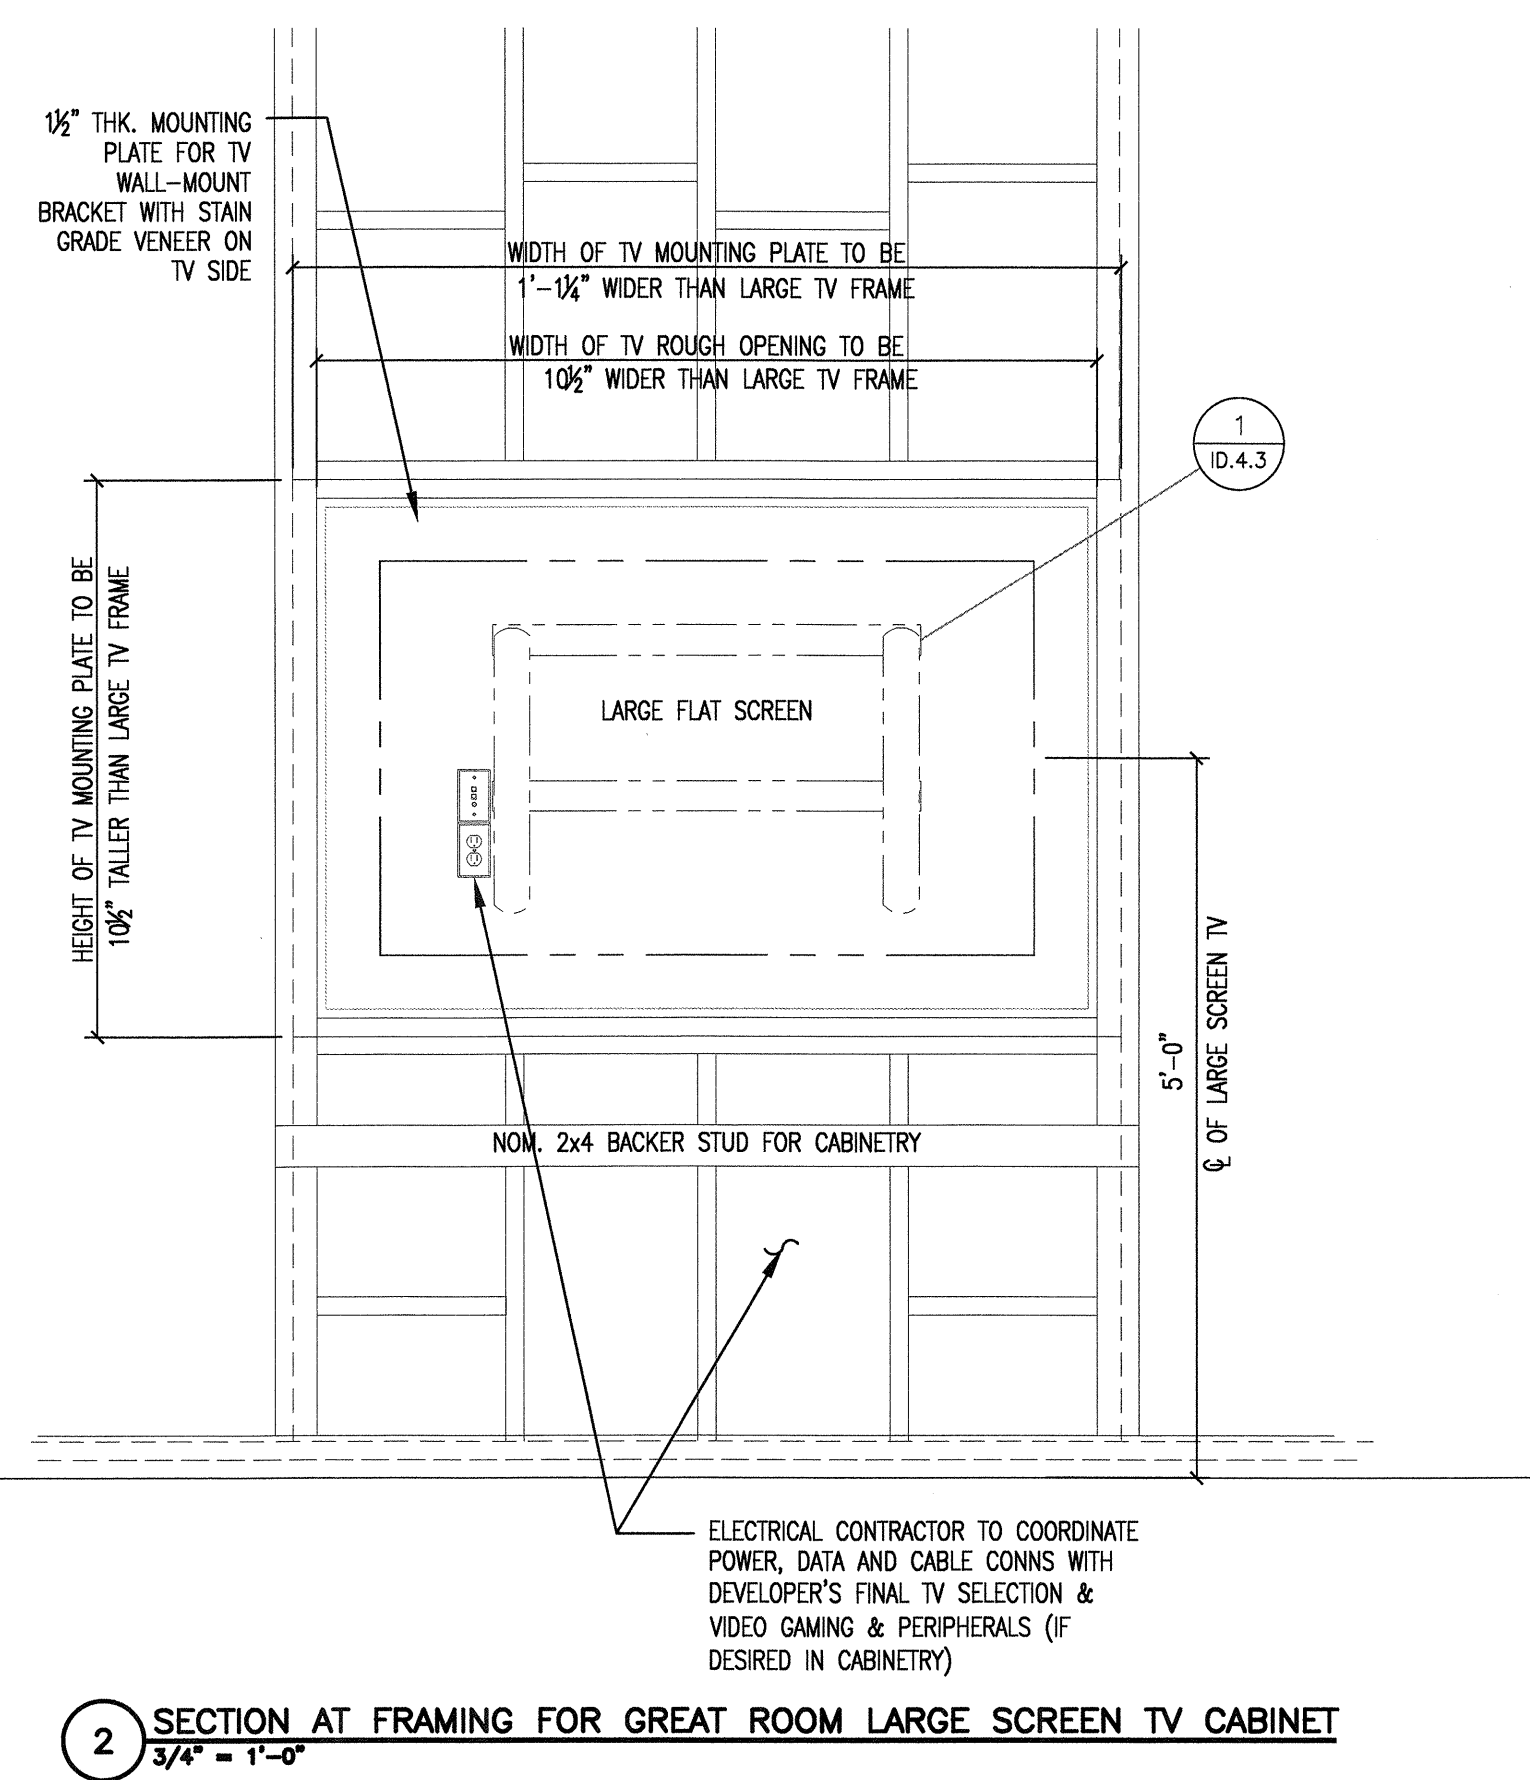

REVISED FOR CONSTRUCTION
MAY 16, 2012

KELLER SPRINGS CLUBHOUSE
ADDISON, TX

ENLARGED ELEVATIONS & SECTIONS @
GREAT ROOM & GAMES

△ ADDED FABRICATION DETAILS 5-16-12

m. ford & associates
interior design
99 datering street
suite 165
houston, tx 77007
phone 713-630-0800
fax 713-630-0814
mford@mfordassociates.com
www.mfordassociates.com

drawn by: Queen of the World

SHEET NO.

ID.7.2