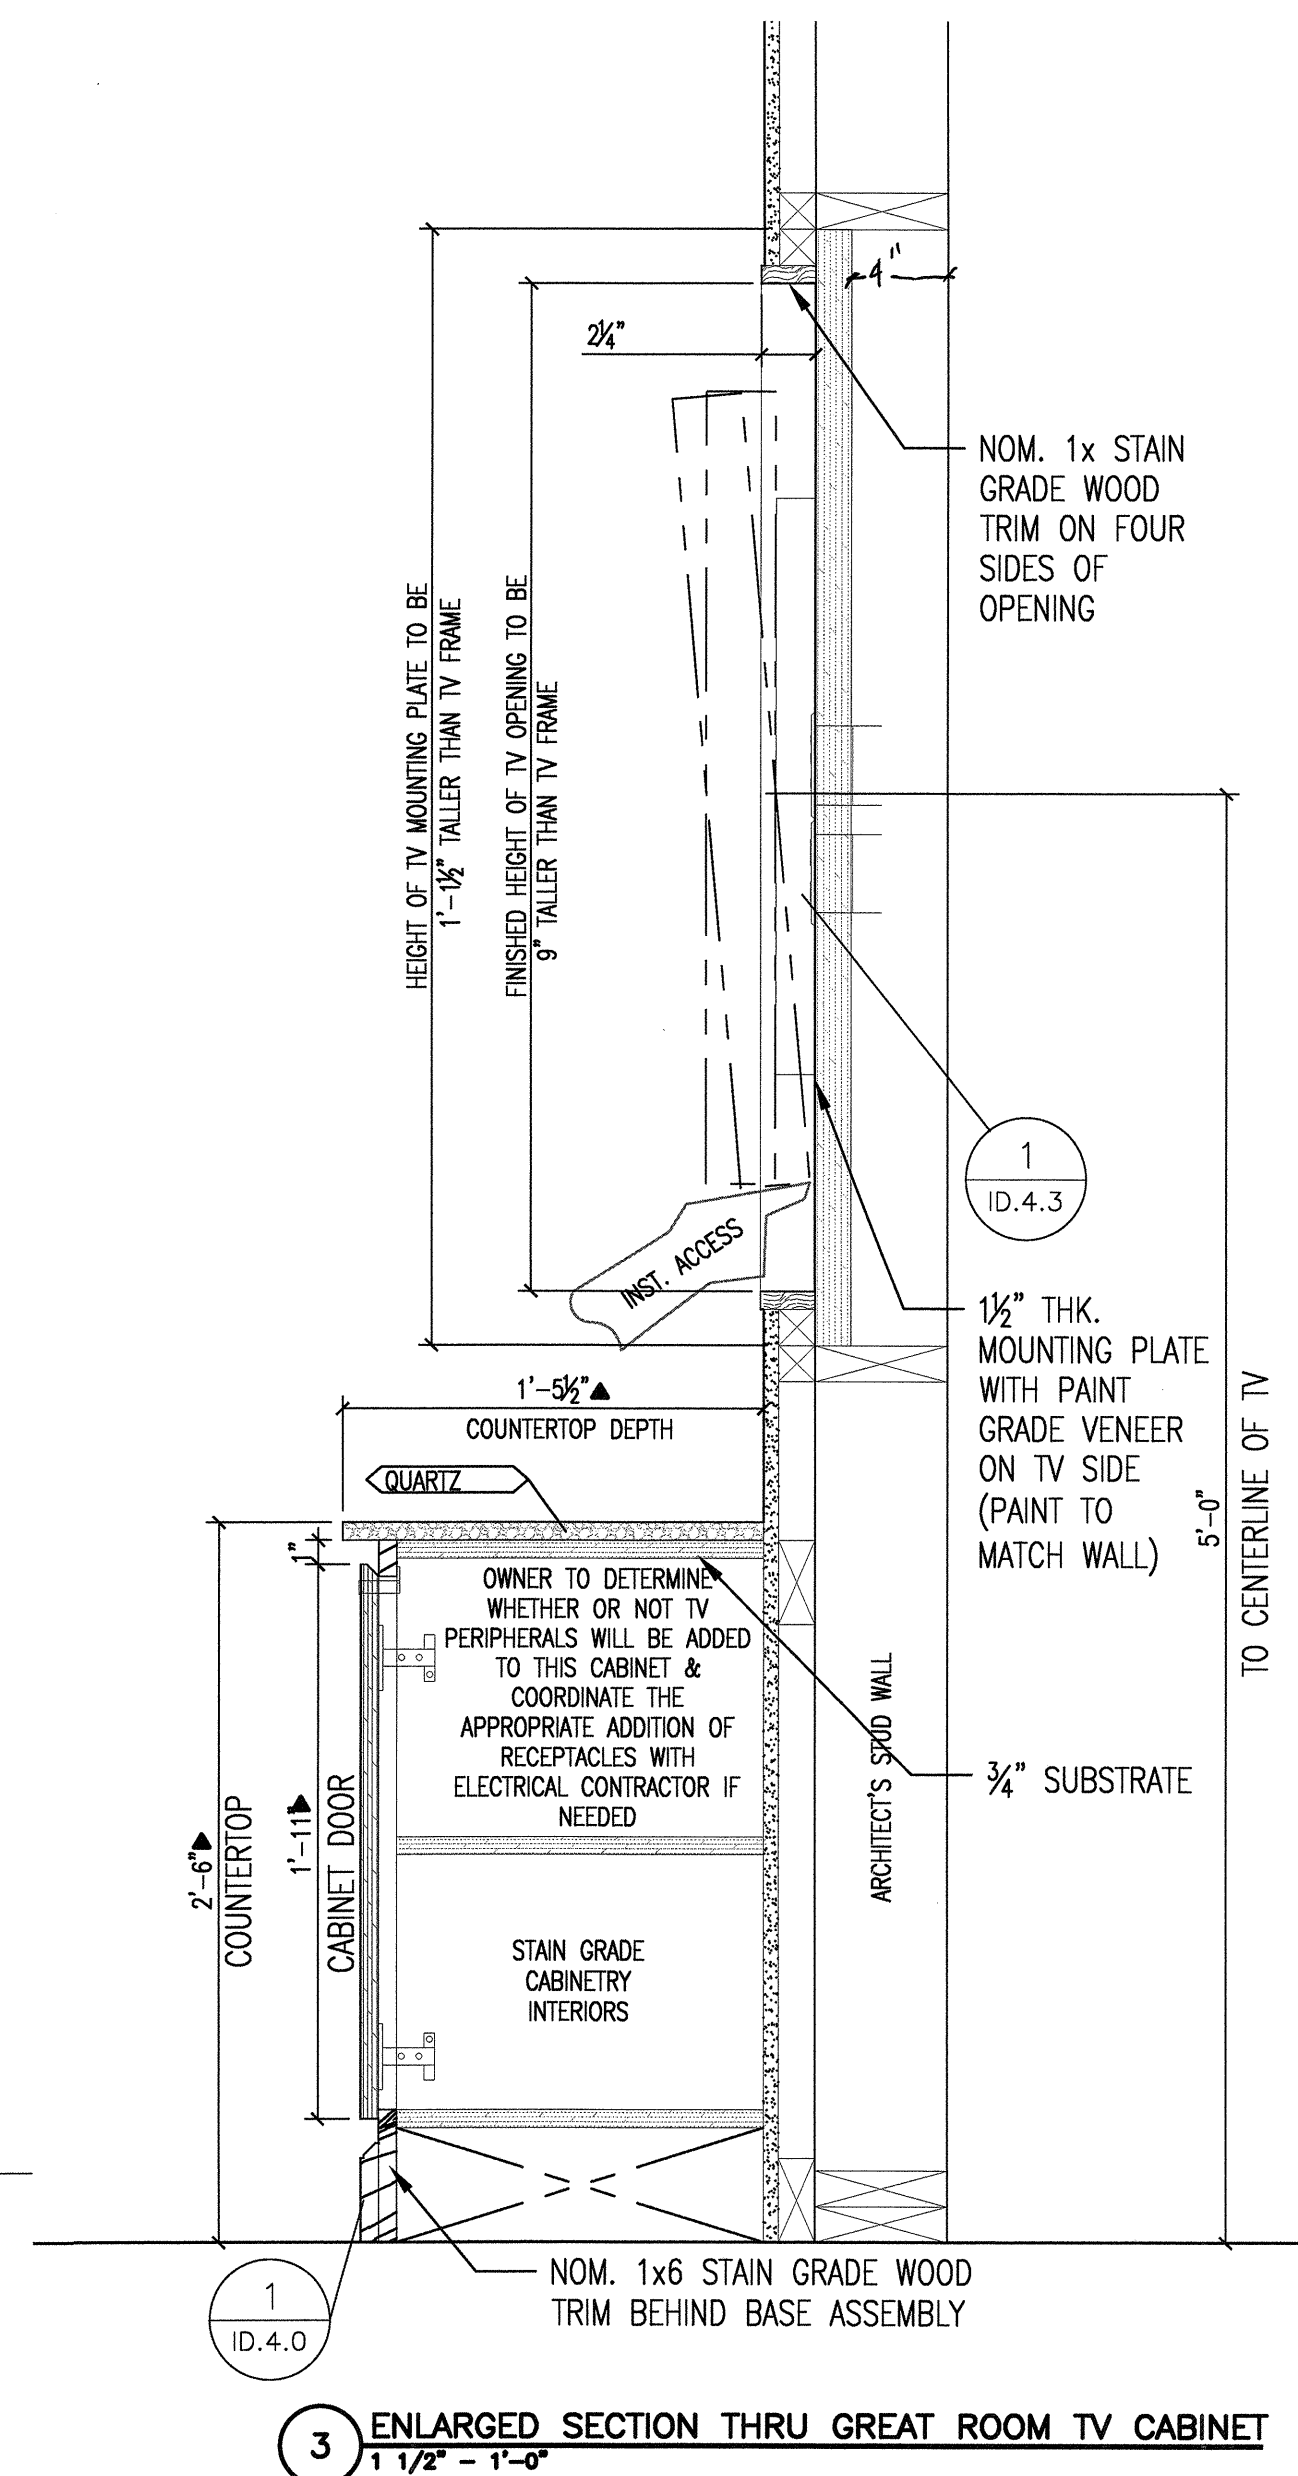

REVISED FOR CONSTRUCTION
MAY 16, 2012

KELLER SPRINGS CLUBHOUSE
ADDISON, TX

ENLARGED ELEVATIONS & SECTIONS @
GREAT ROOM & GAMES

△ ADDED FABRICATION DETAILS 5-16-12

m. ford & associates
interior design
99 datering street
suite 165
houston, tx 77007
phone 713-630-0800
fax 713-630-0814
mford@mfordassociates.com
www.mfordassociates.com

drawn by: Queen of the World

SHEET NO.

ID.7.2