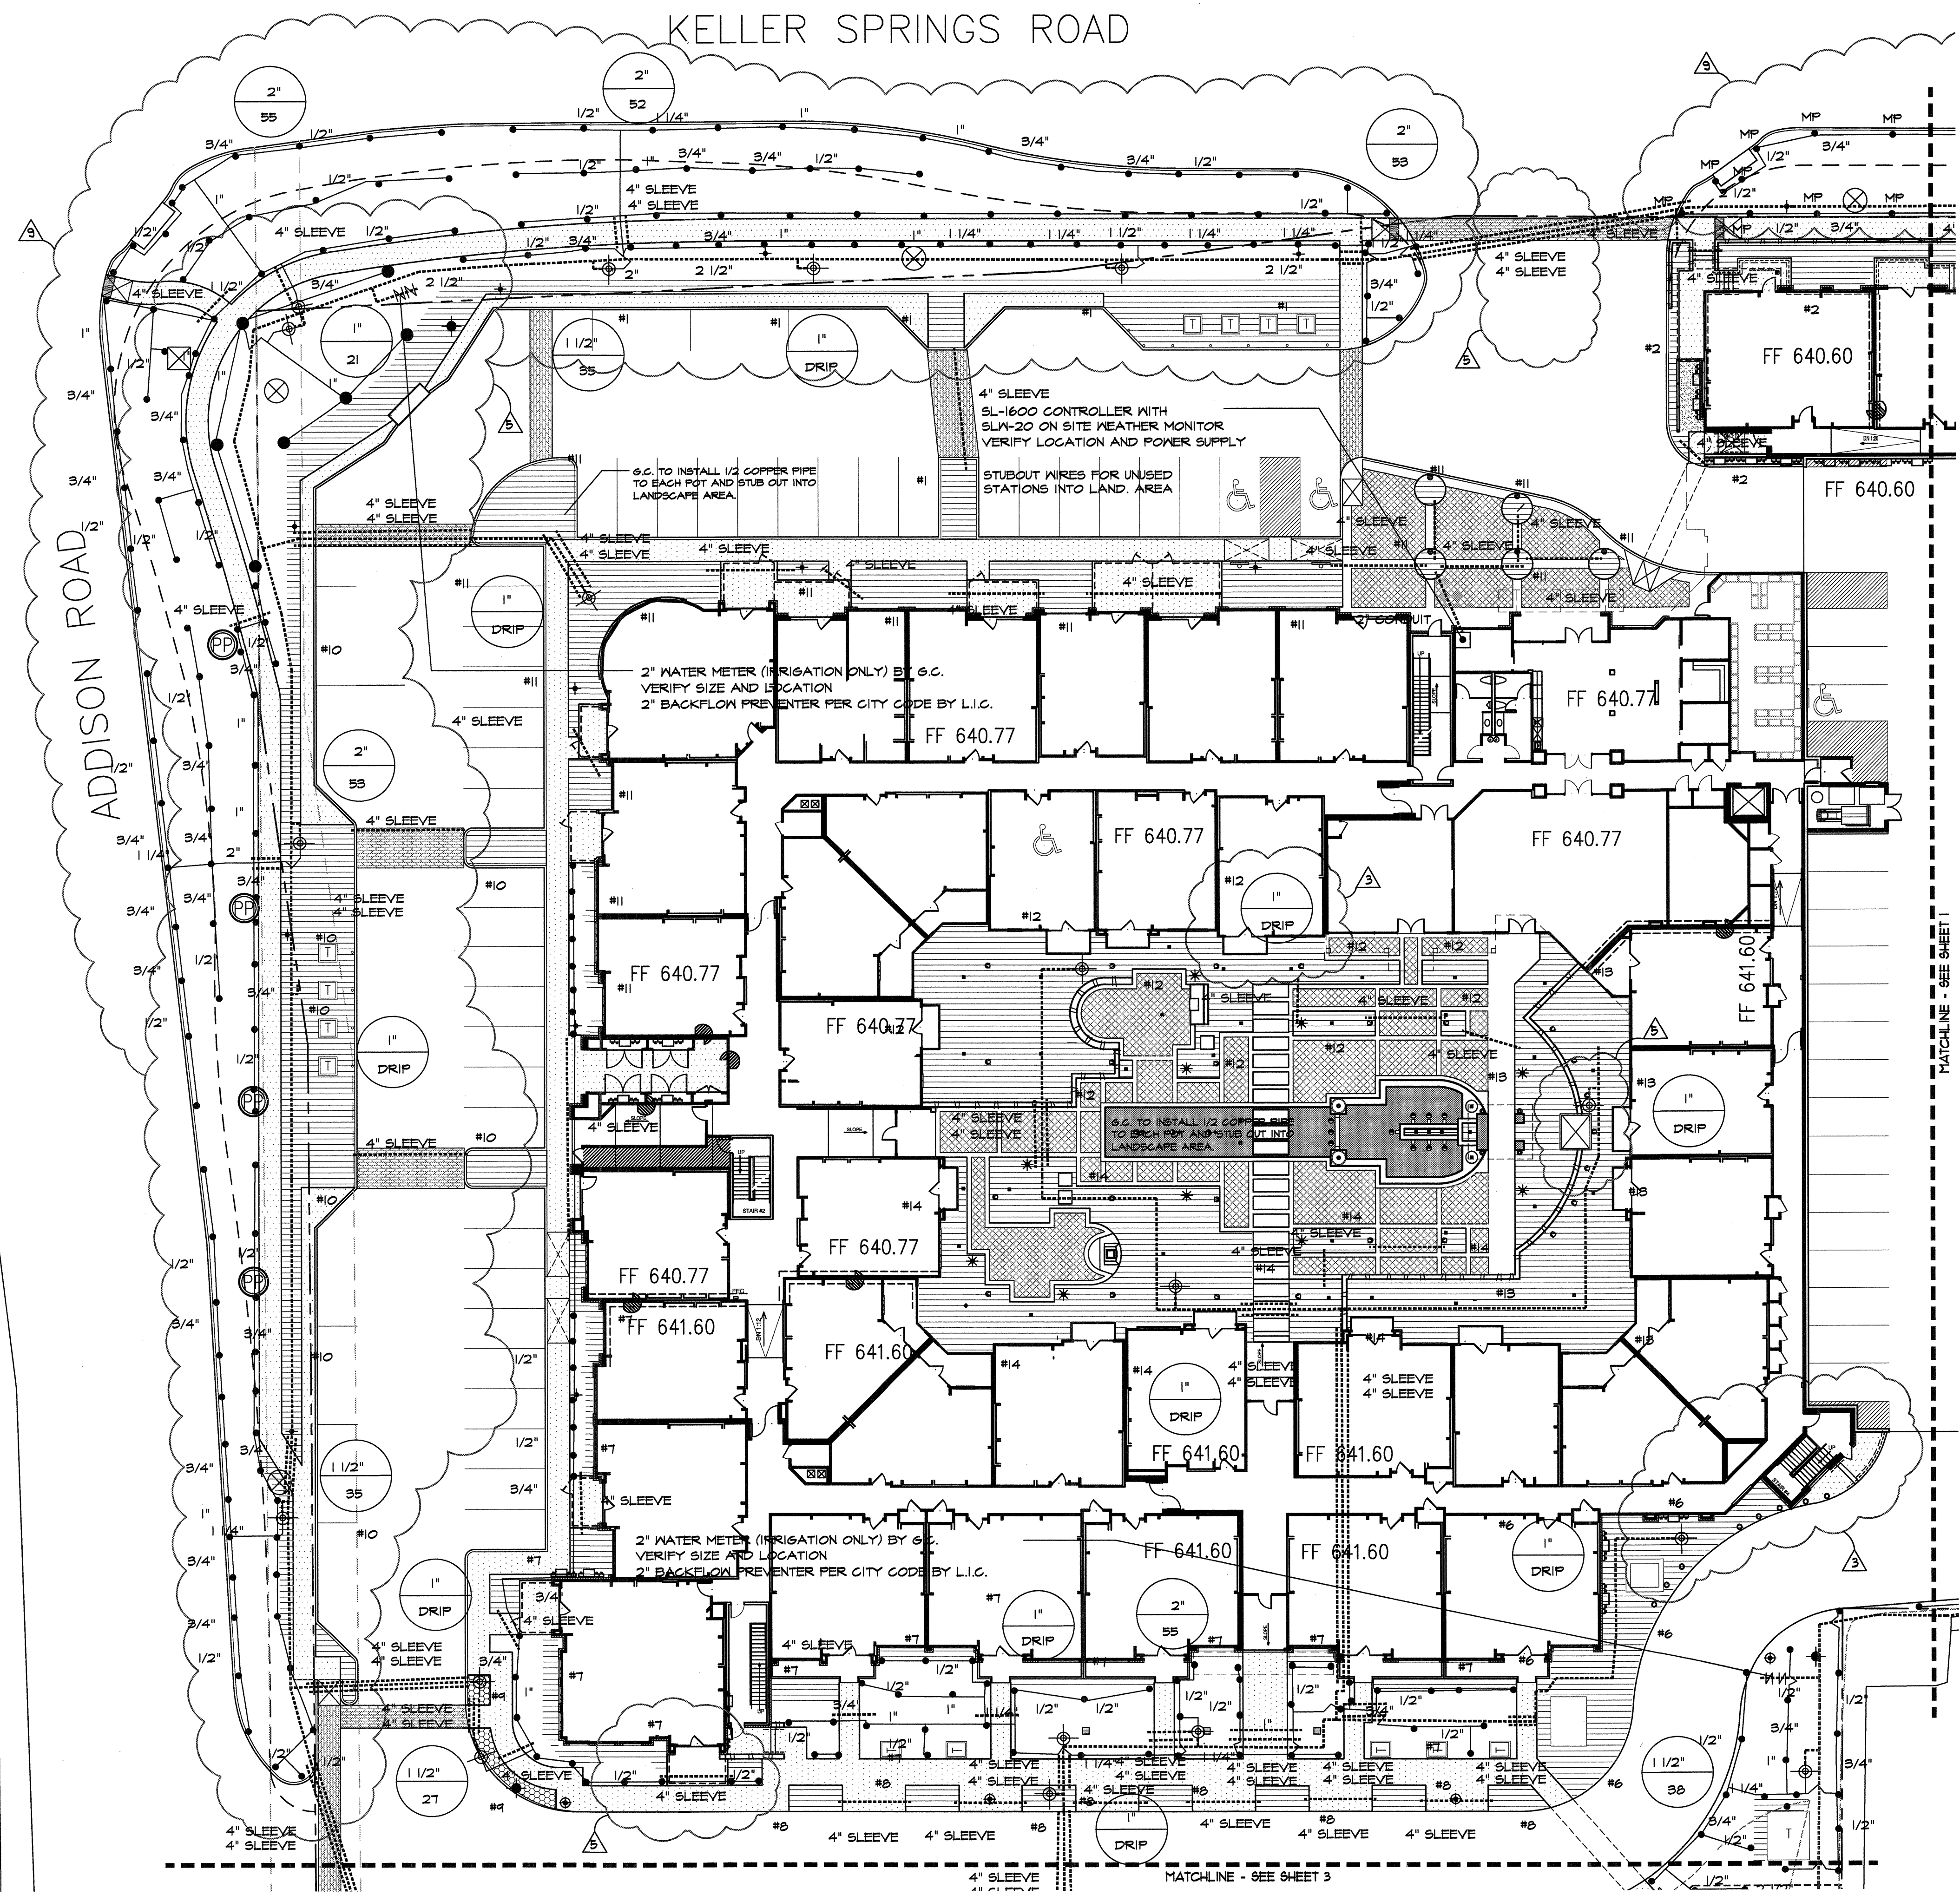

File Name: Keller_Springs_Irrigation.dwg
 Plot Date: 02/21/2013 - 09:56am

REFERENCE SHEET 38 FOR
 IRRIGATION NOTES AND LEGEND
 REFERENCE SHEET 48 FOR
 IRRIGATION SPECS AND DETAILS