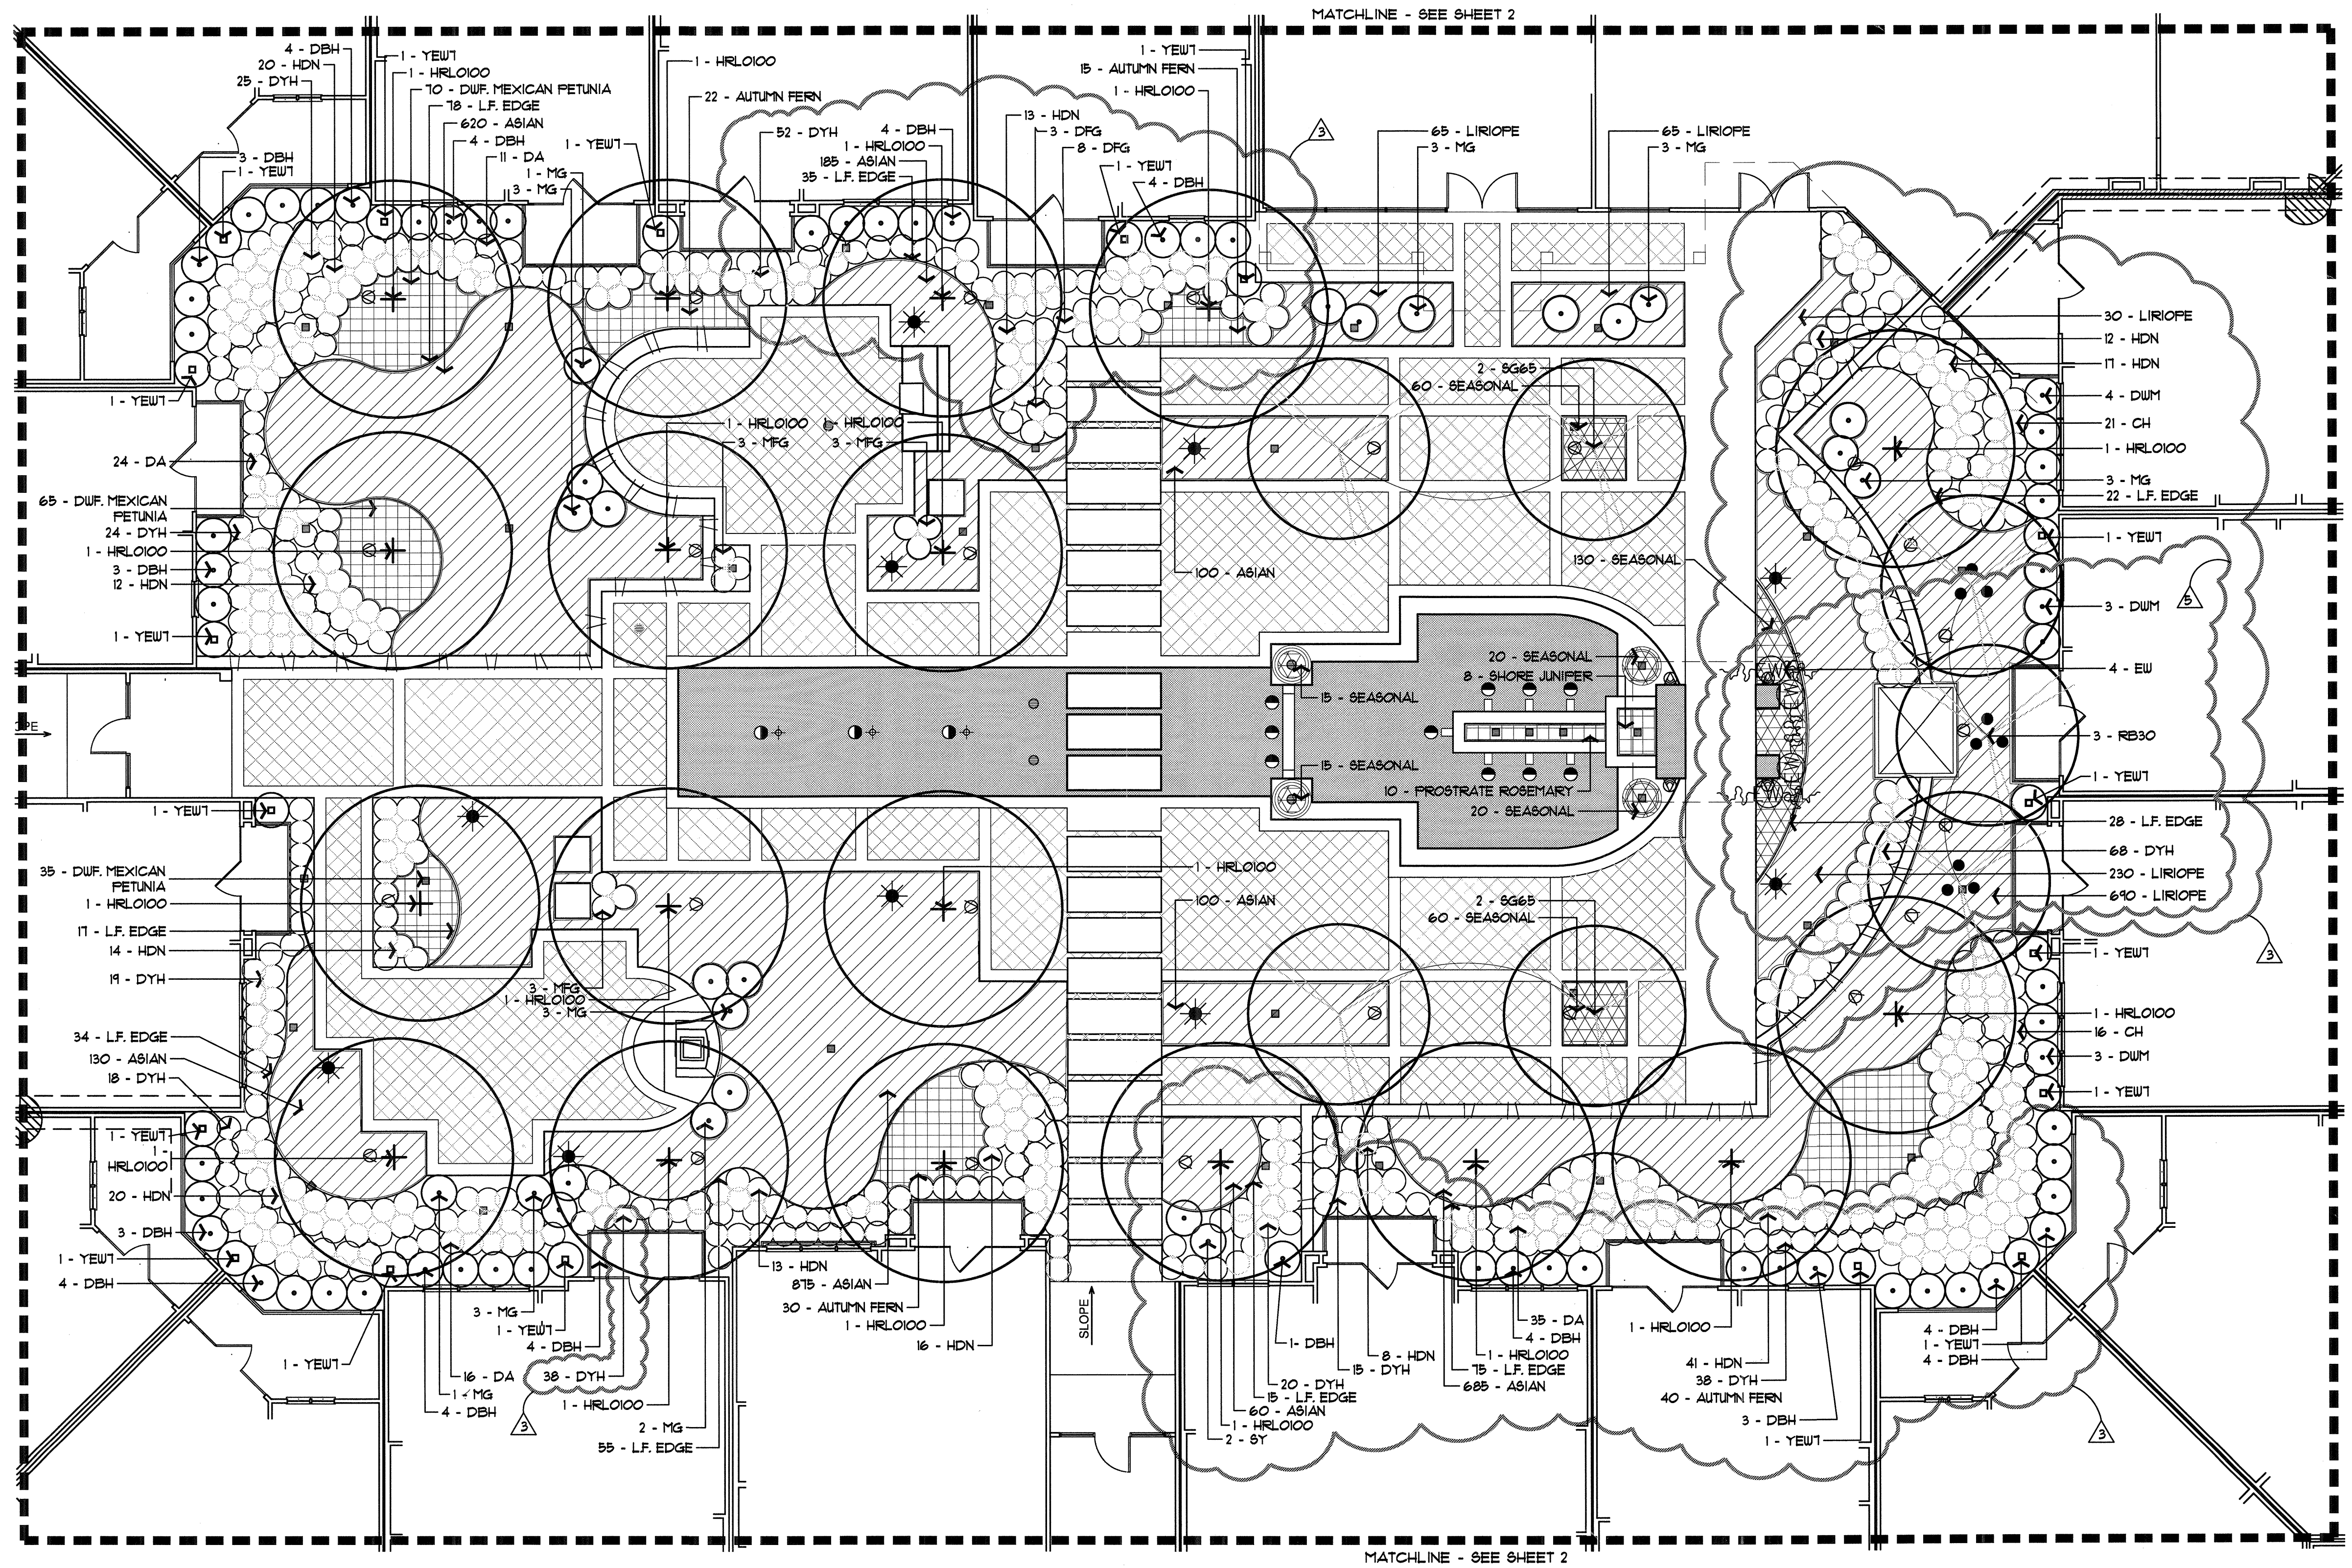

File Name: Keller Springs planting.dwg
Plot Date: 02/02/2012 03:10pm

REFERENCE SHEET 3L FOR PLANT MATERIALS LIST AND SHEET 6L FOR PLANTING SPECIFICATIONS.

7424 Greenville Ave., Suite 200 Dallas, TX 75231 (214) 987-3010

REVISIONS

Keller Springs Lofts
EMBREY PARTNERS, LTD
ADDISON, TEXAS

SCALE

1/8" = 1'-0"

DATE

19 AUG 2011

TITLE

LANDSCAPE

SHEET

4L OF 6