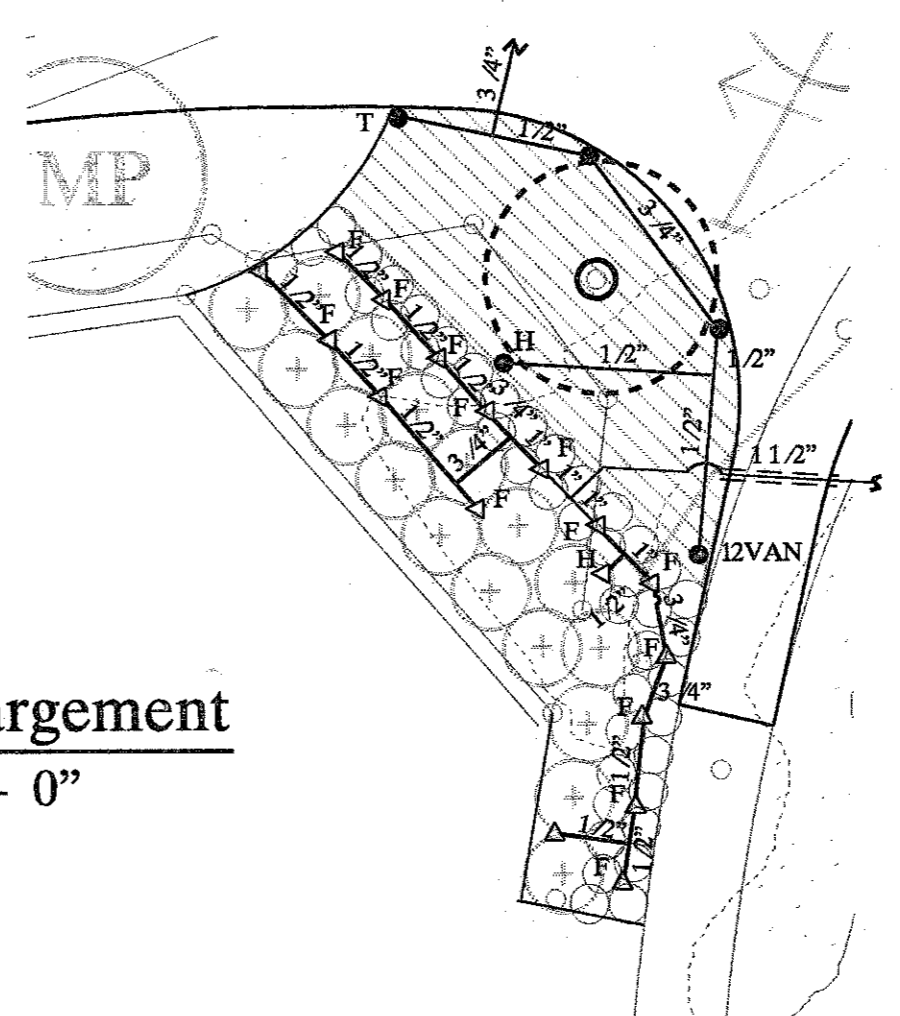

MATCH LINE E

MATCH LINE F

Planting Enlargement
Scale 1" = 10'- 0"

Irrigation Plan Area Six

LES LACS LINEAR PARK
TOWN OF ADDISON PARKS & LEISURE SERVICES DEPARTMENT 16801 WESTGROVE ROAD ADDISON, TEXAS 75001 214 450-2851
7500 ELABROOK DRIVE SUITE 200 DALLAS, TEXAS 75247 - 4051
(214) 638 0145 FAX (214) 638 0447
Carter & Burgess

REVISIONS	
JOB NUMBER	93324001D
DESIGNED	SLA
DRAWN	SLA
CHECKED	DLR/LEO
ISSUE DATE	August 18, 1994
SHEET NUMBER	LI-1.6