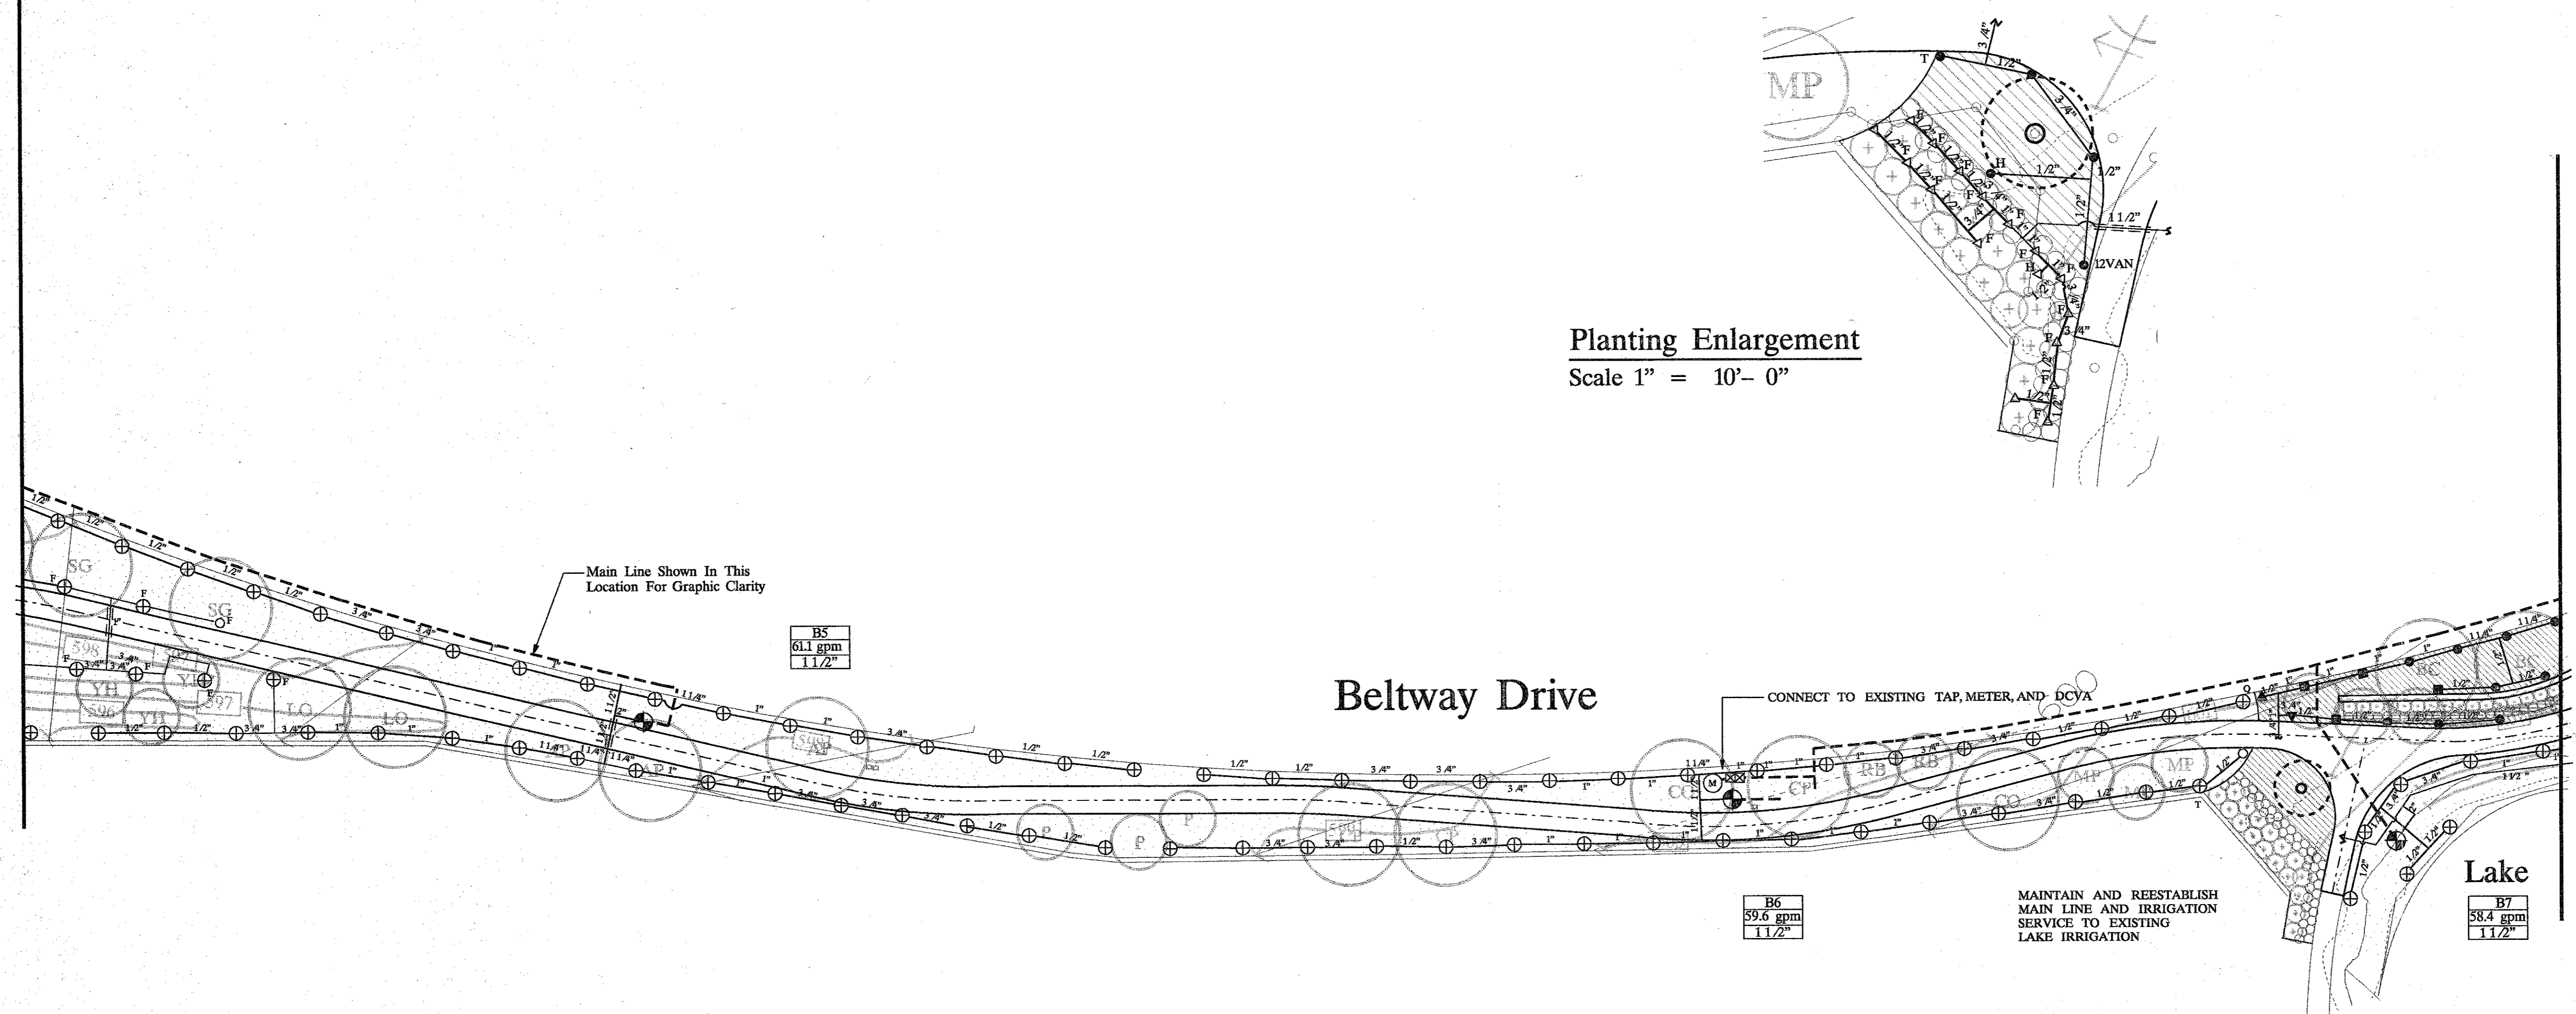

MATCH LINE E

MATCH LINE F

Planting Enlargement
Scale 1" = 10'- 0"

Irrigation Plan Area Six

LES LACS LINEAR PARK
TOWN OF ADDISON PARKS & LEISURE SERVICES DEPARTMENT 16801 WESTGROVE ROAD ADDISON, TEXAS 75001 214 450-2851
7500 ELABROOK DRIVE SUITE 200 DALLAS, TEXAS 75247 - 4051
(214) 638 0145 FAX (214) 638 0447
Carter & Burgess

REVISIONS	
JOB NUMBER	93324001D
DESIGNED	SLA
DRAWN	SLA
CHECKED	DLR/LEO
ISSUE DATE	August 18, 1994
SHEET NUMBER	LI-1.6