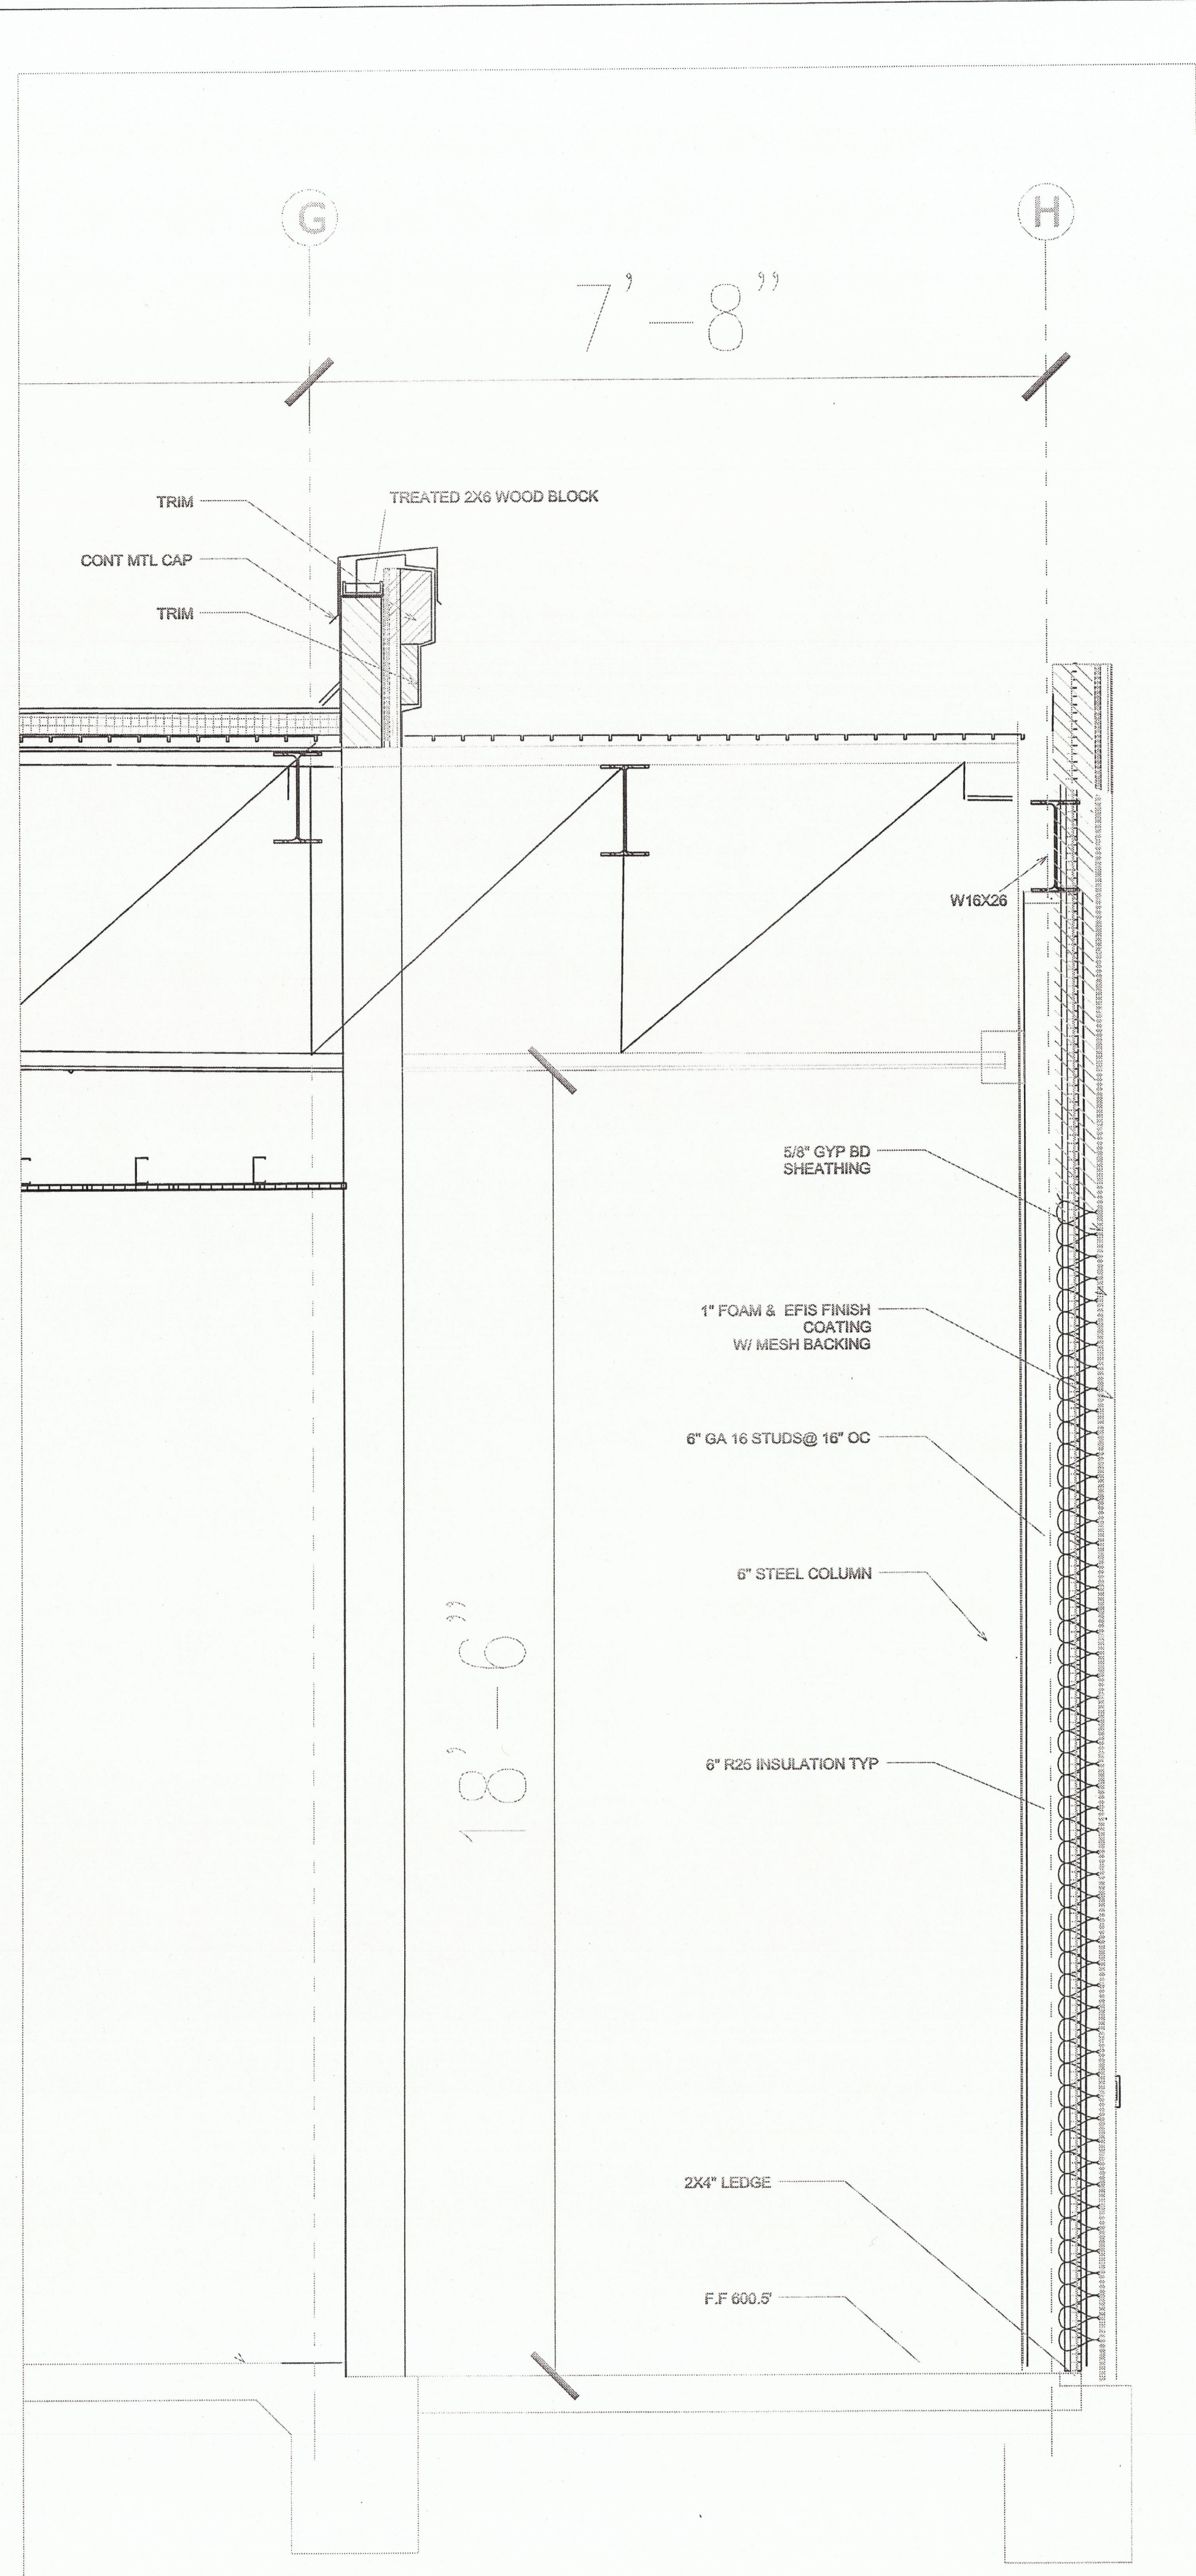

1 S: 3/4"=1'-0"

2 S: 3/4"=1'-0"

3 S: 3/4"=1'-0"

4 S: 3/4"=1'-0"

**CHAUCER'S  
DESIGN STUDIO**

949 SIMON DRIVE, PLANO, TX. 75025  
TEL: 972.849.6848 E-MAIL: chaucerdesignbuild@gmail.com

**CROWN PLAZA HOTEL**

14315 MMIDWAY  
ADDISON, TEXAS 75001

REVISION:

DRAFTER:  
CHEHSIANG CHEN  
DATE:  
3/02/2010  
**A5**