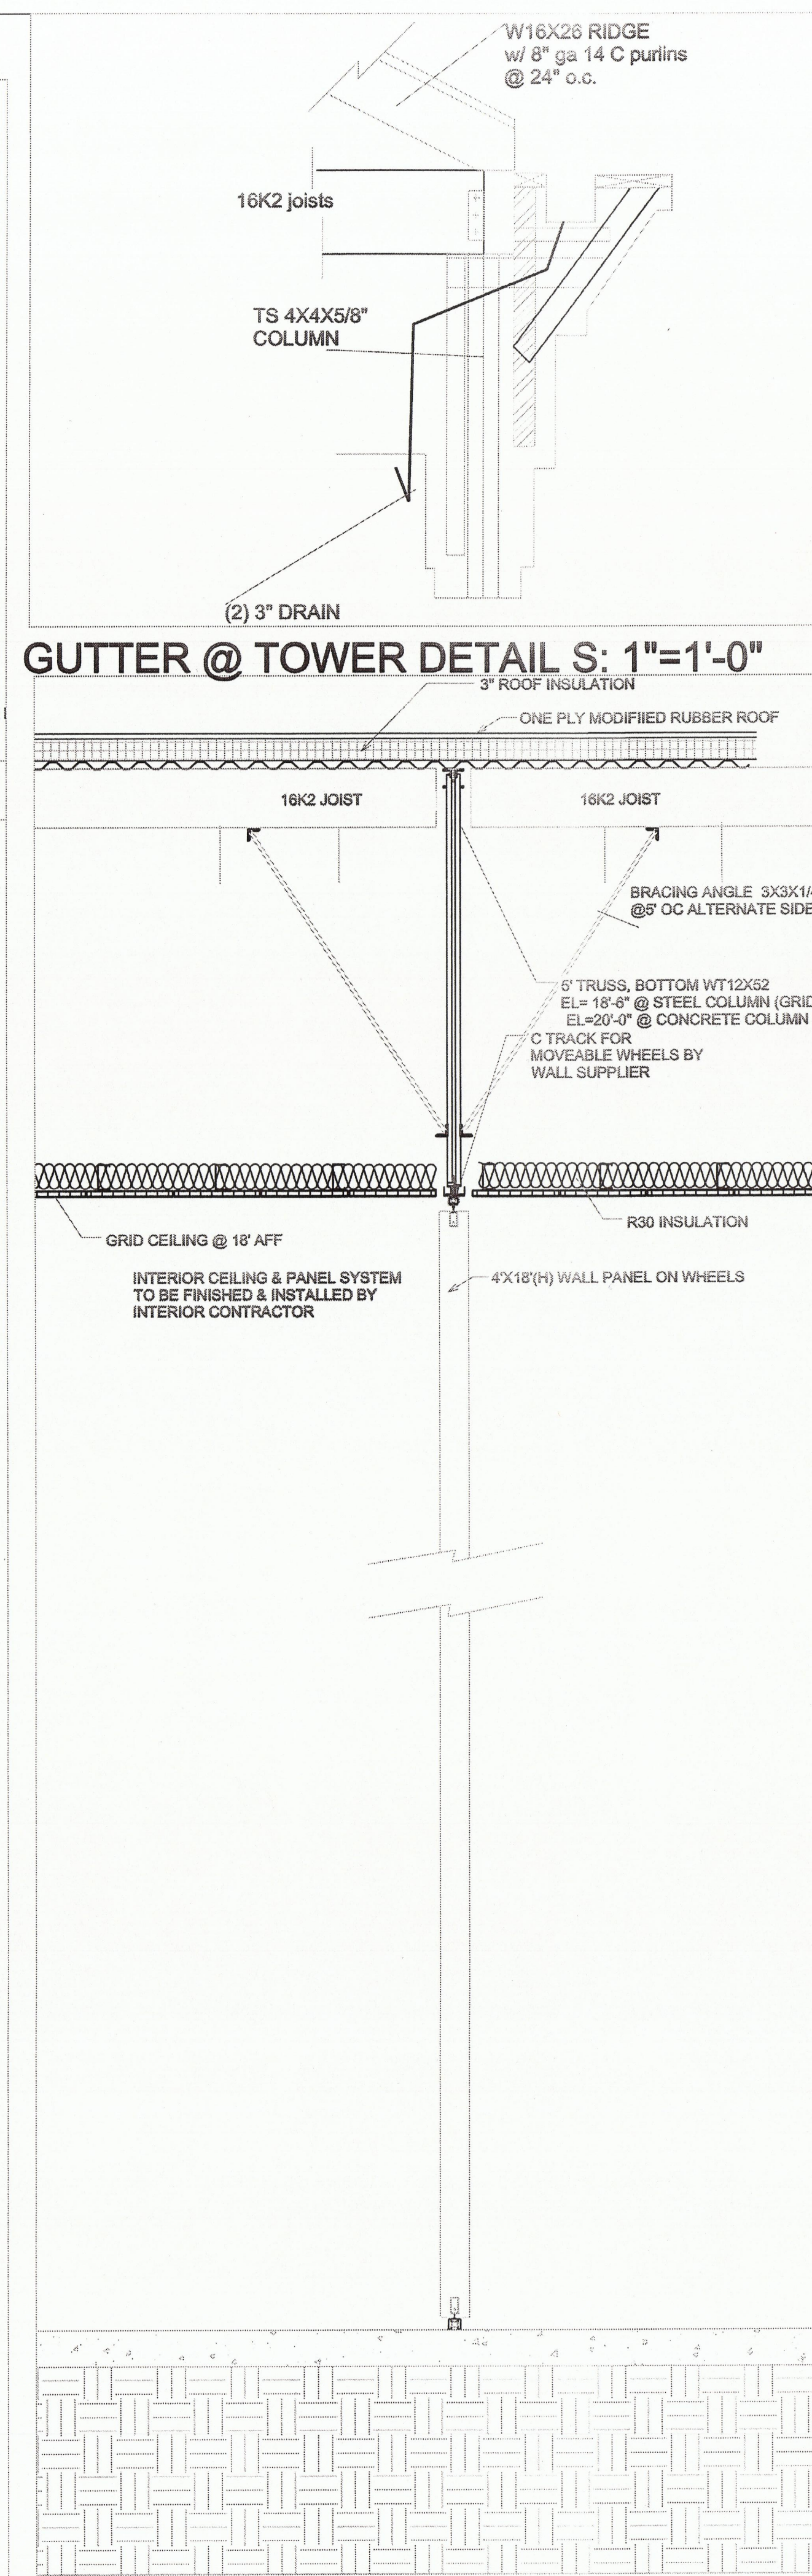

1 S: 3/4"=1'-0"

2 S: 3/4"=1'-0"

3 S: 3/4"=1'-0"

4 S: 3/4"=1'-0"

**CHAUCER'S  
DESIGN STUDIO**

949 SIMON DRIVE, PLANO, TX. 75025  
TEL: 972.849.6848 E-MAIL: chaucerdesignbuild@gmail.com

**CROWN PLAZA HOTEL**

14315 MMIDWAY  
ADDISON, TEXAS 75001

REVISION:

DRAFTER:  
CHEHSIANG CHEN  
DATE:  
3/02/2010  
**A5**