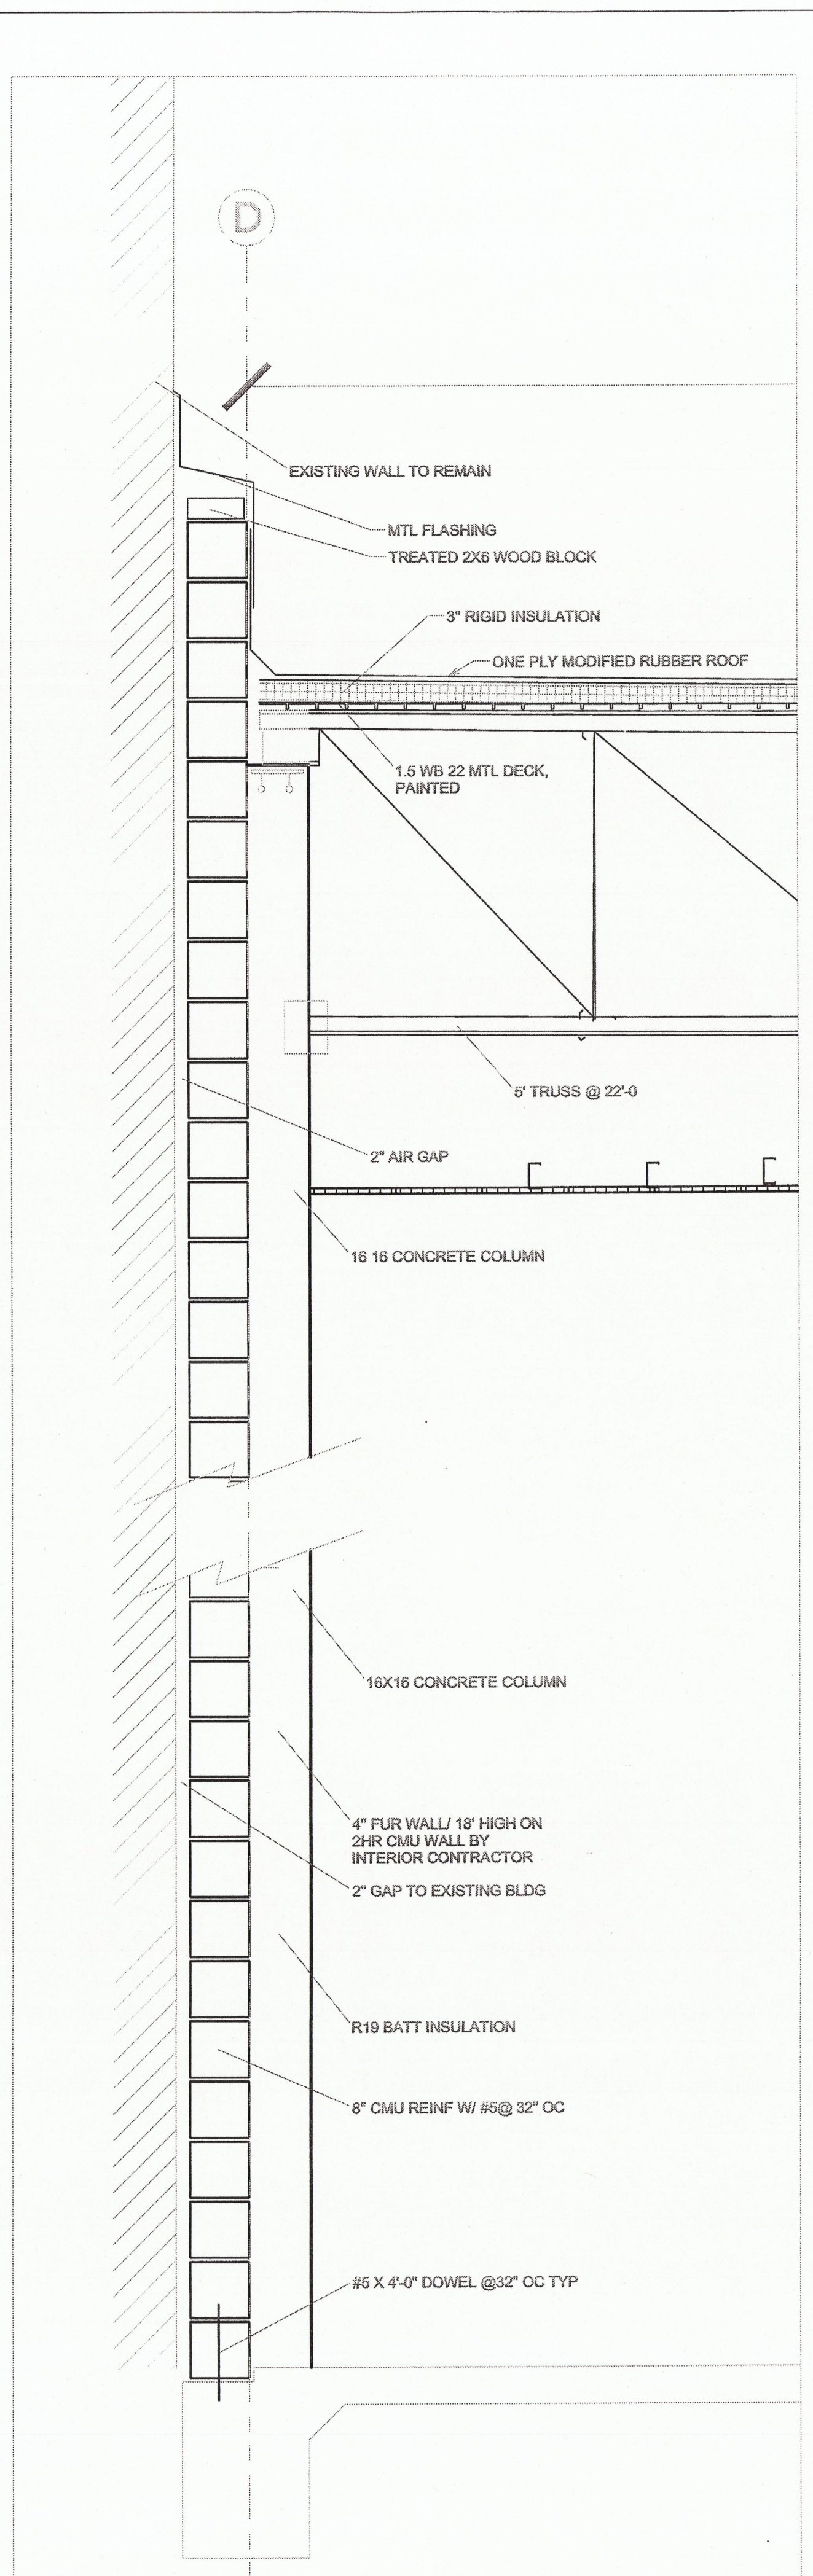

1 S: 3/4"=1'-0"

2 S: 3/4"=1'-0"

3 S: 3/4"=1'-0"

4 S: 3/4"=1'-0"

**CHAUCER'S  
DESIGN STUDIO**

949 SIMON DRIVE, PLANO, TX. 75025  
TEL: 972.849.6848 E-MAIL: chaucerdesignbuild@gmail.com

**CROWN PLAZA HOTEL**

14315 MMIDWAY  
ADDISON, TEXAS 75001

REVISION:

DRAFTER:  
CHEHSIANG CHEN  
DATE:  
3/02/2010  
**A5**