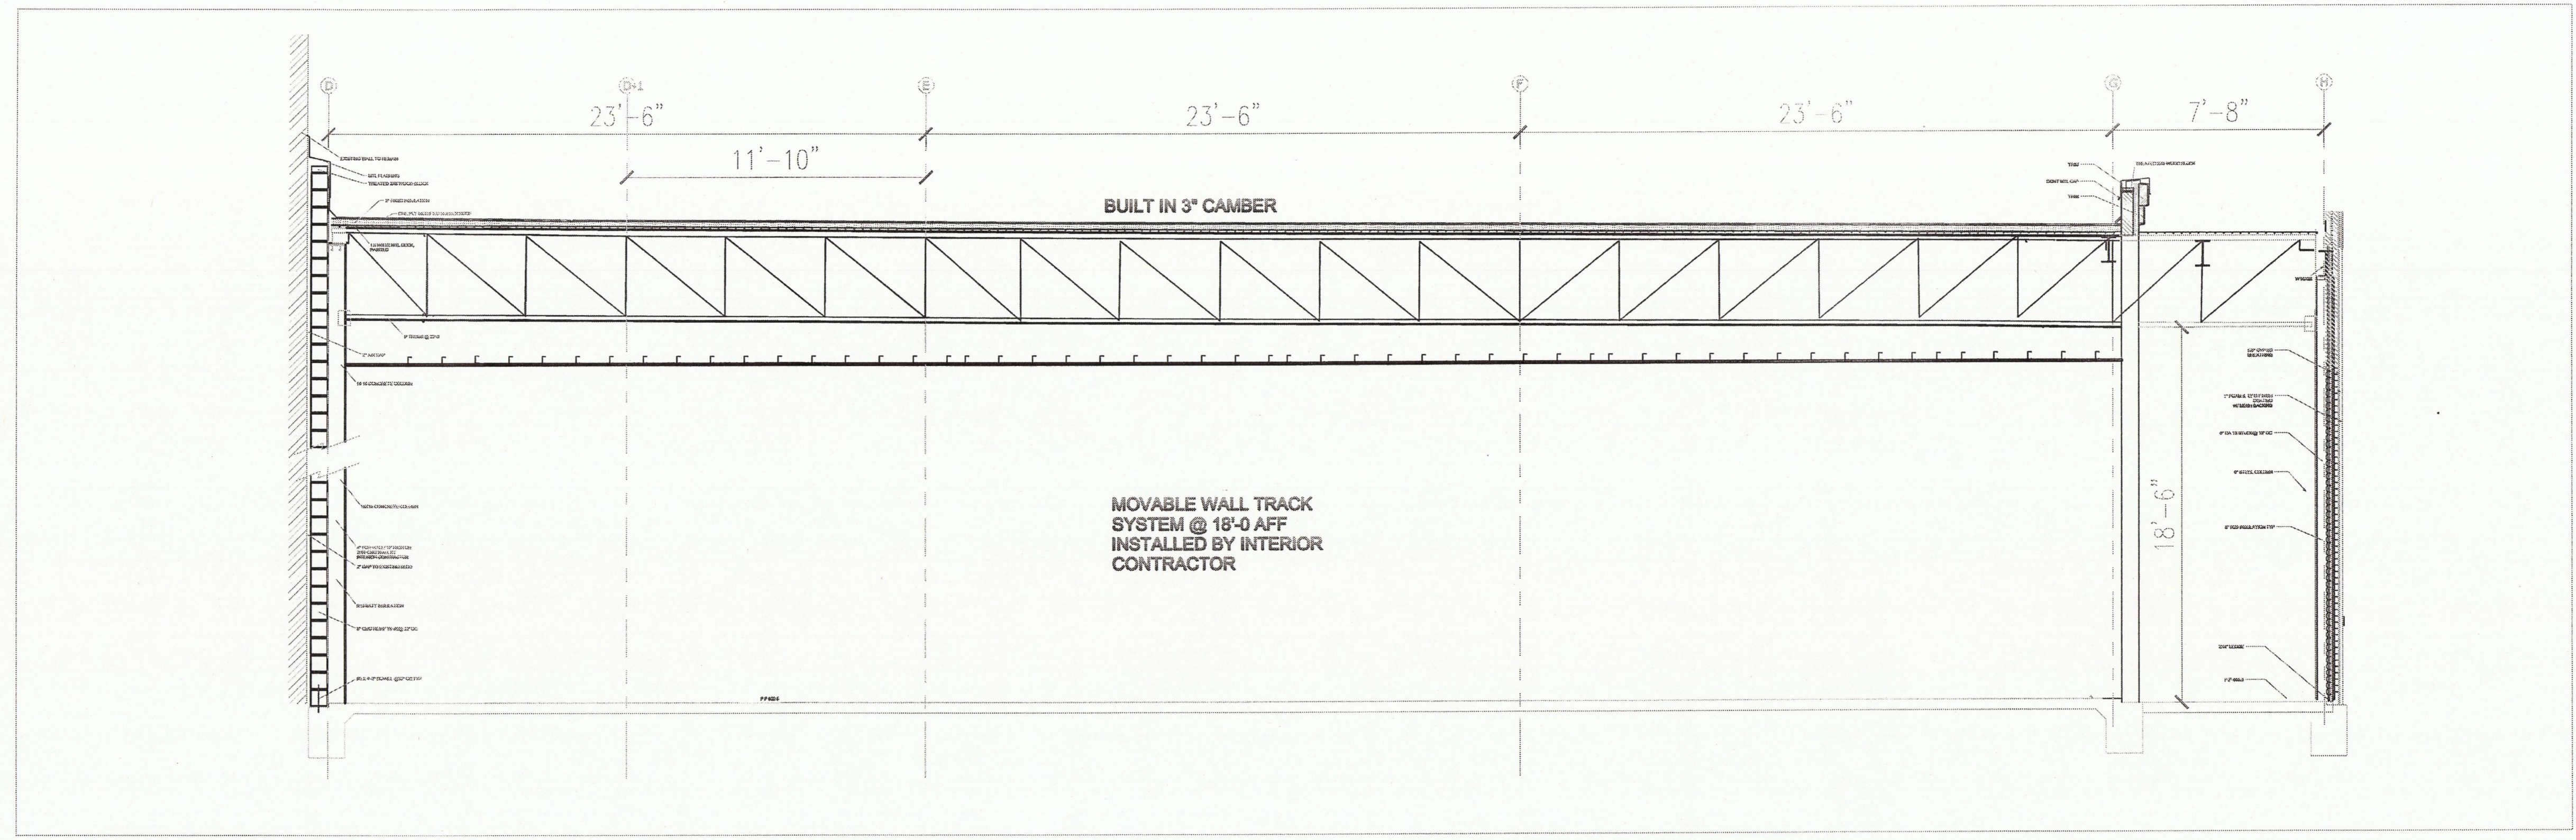

5'-0"

18'-6"

6 S: 3/4"=1'-0"

S: 1/4"=1'-0"

S: 1/4"=1'-0"

**CHAUCER'S  
DESIGN STUDIO**

949 SIMON DRIVE, PLANO, TX, 75025  
TEL: 972.849.6848 E-MAIL: chaucerdesignbuilt@gmail.com

**CROWN PLAZA HOTEL**

14315 MIDWAY  
ADDISON, TEXAS 75001

REVISION:

DRAFTER:  
CHEHSIANG CHEN  
DATE:  
3/ 02/ 2010

**A6**