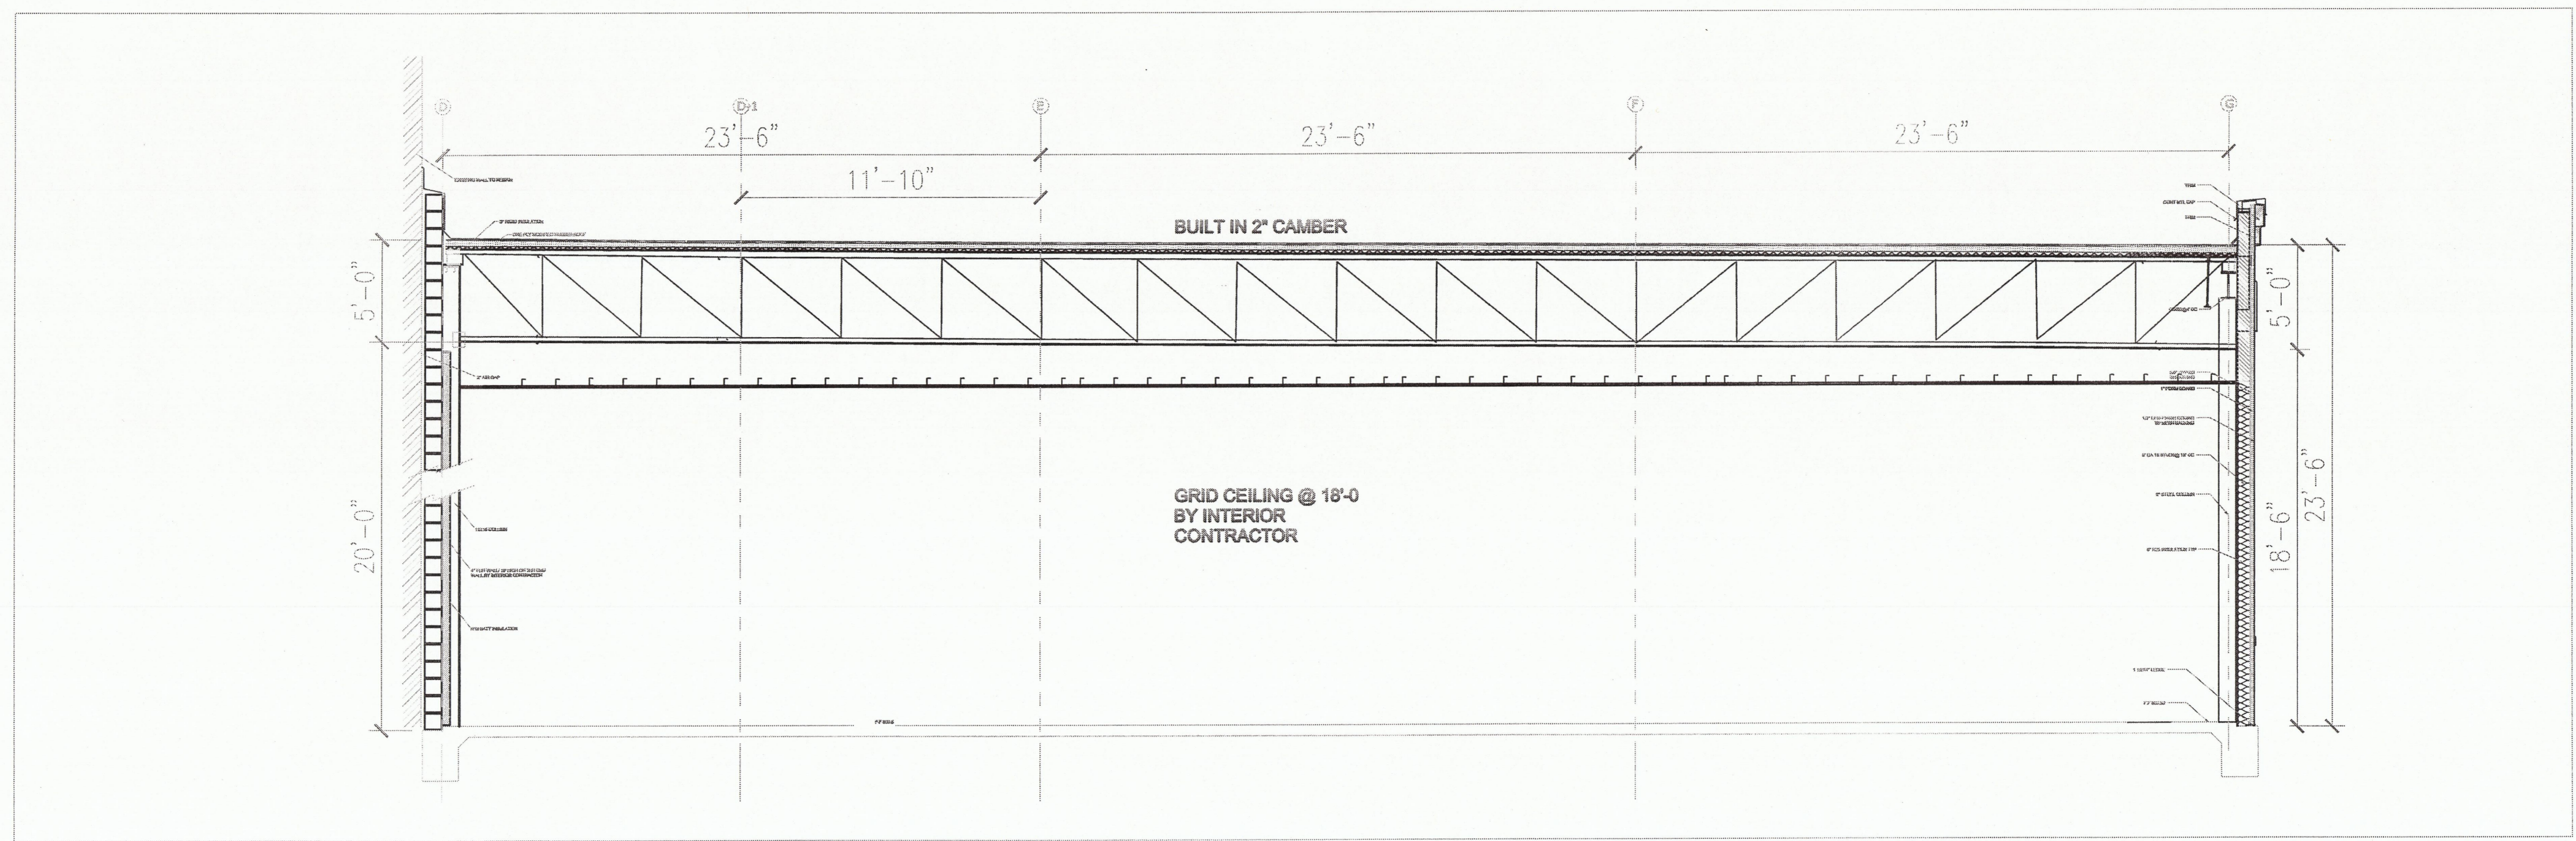

5'-0"

18'-6"

6 S: 3/4"=1'-0"

S: 1/4"=1'-0"

S: 1/4"=1'-0"

**CHAUCER'S  
DESIGN STUDIO**

949 SIMON DRIVE, PLANO, TX, 75025  
TEL: 972.849.6848 E-MAIL: chaucerdesignbuilt@gmail.com

**CROWN PLAZA HOTEL**