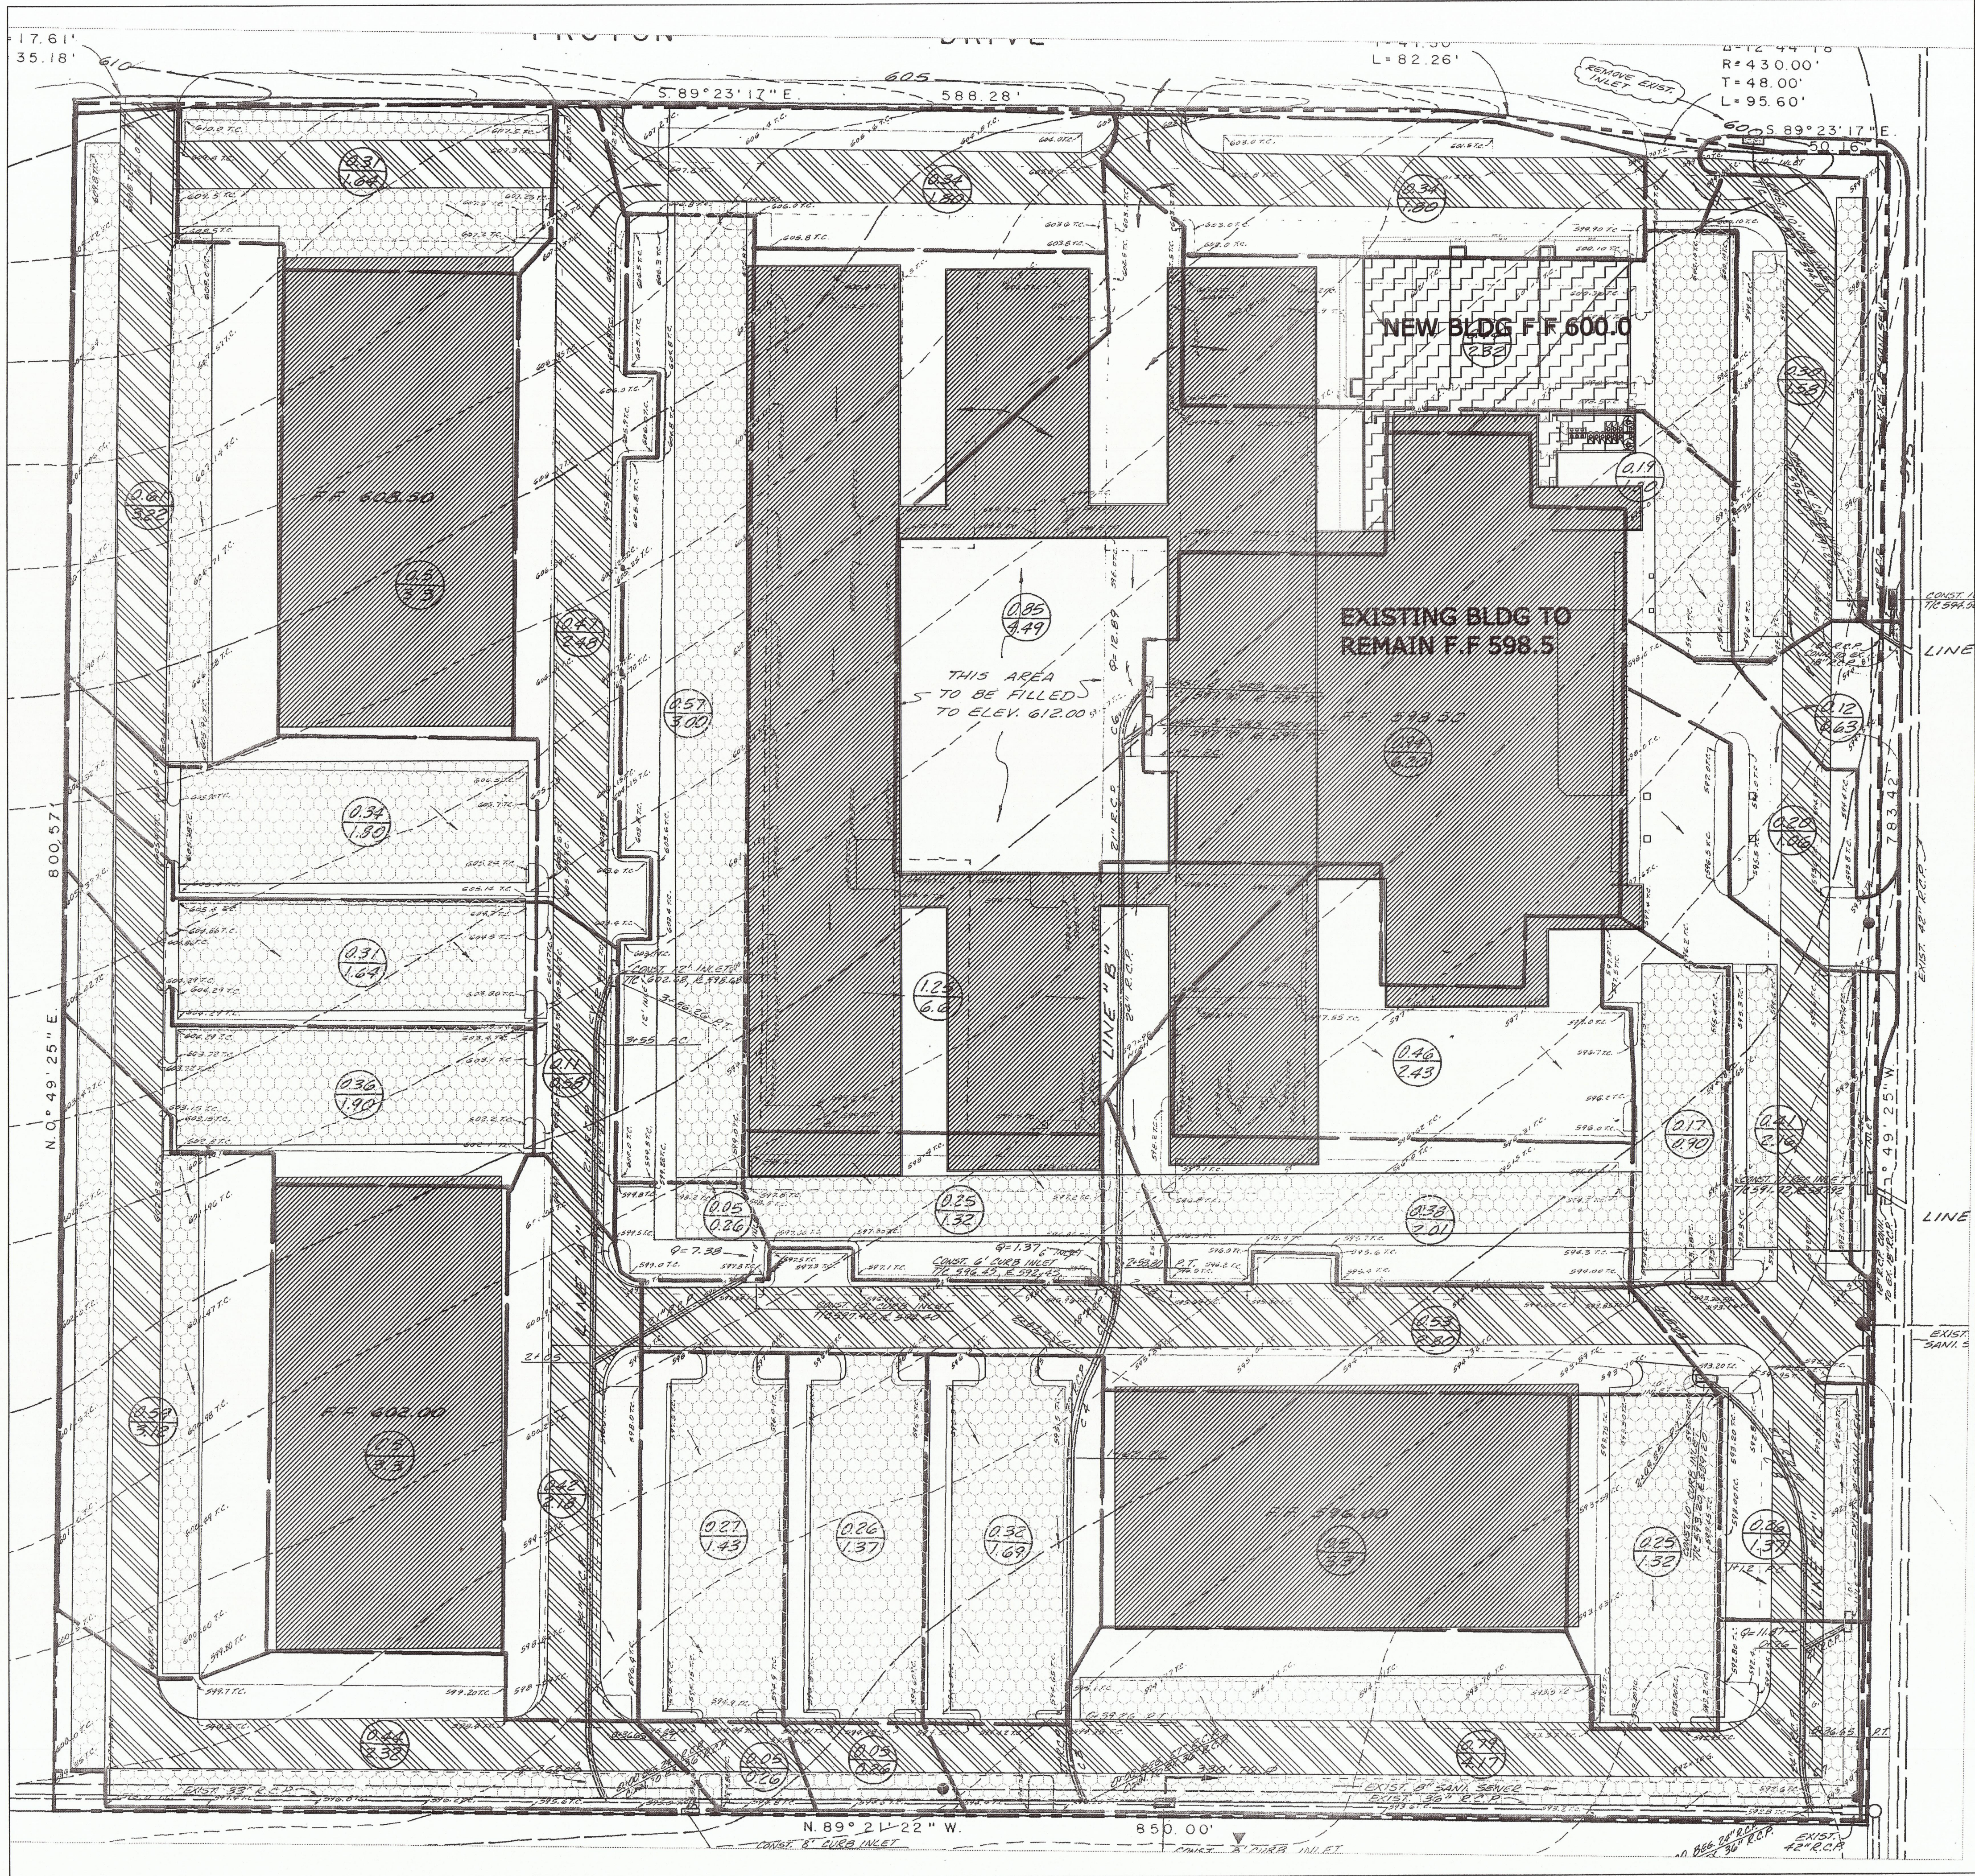

S: 1"=50'-0"

S: 1"=40'-0"

**CHAUCER'S
DESIGN STUDIO**

949 SIMON DRIVE, PLANO, TX. 75025
TEL: 972.849.6848 E-MAIL: chaucerdsgn@gmail.com

CROWN PLAZA HOTEL

14315 MIDWAY
ADDISON, TEXAS 75001

REVISION:

DRAFTER:
CHEHSIANG CHEN
DATE:
03/01/2010