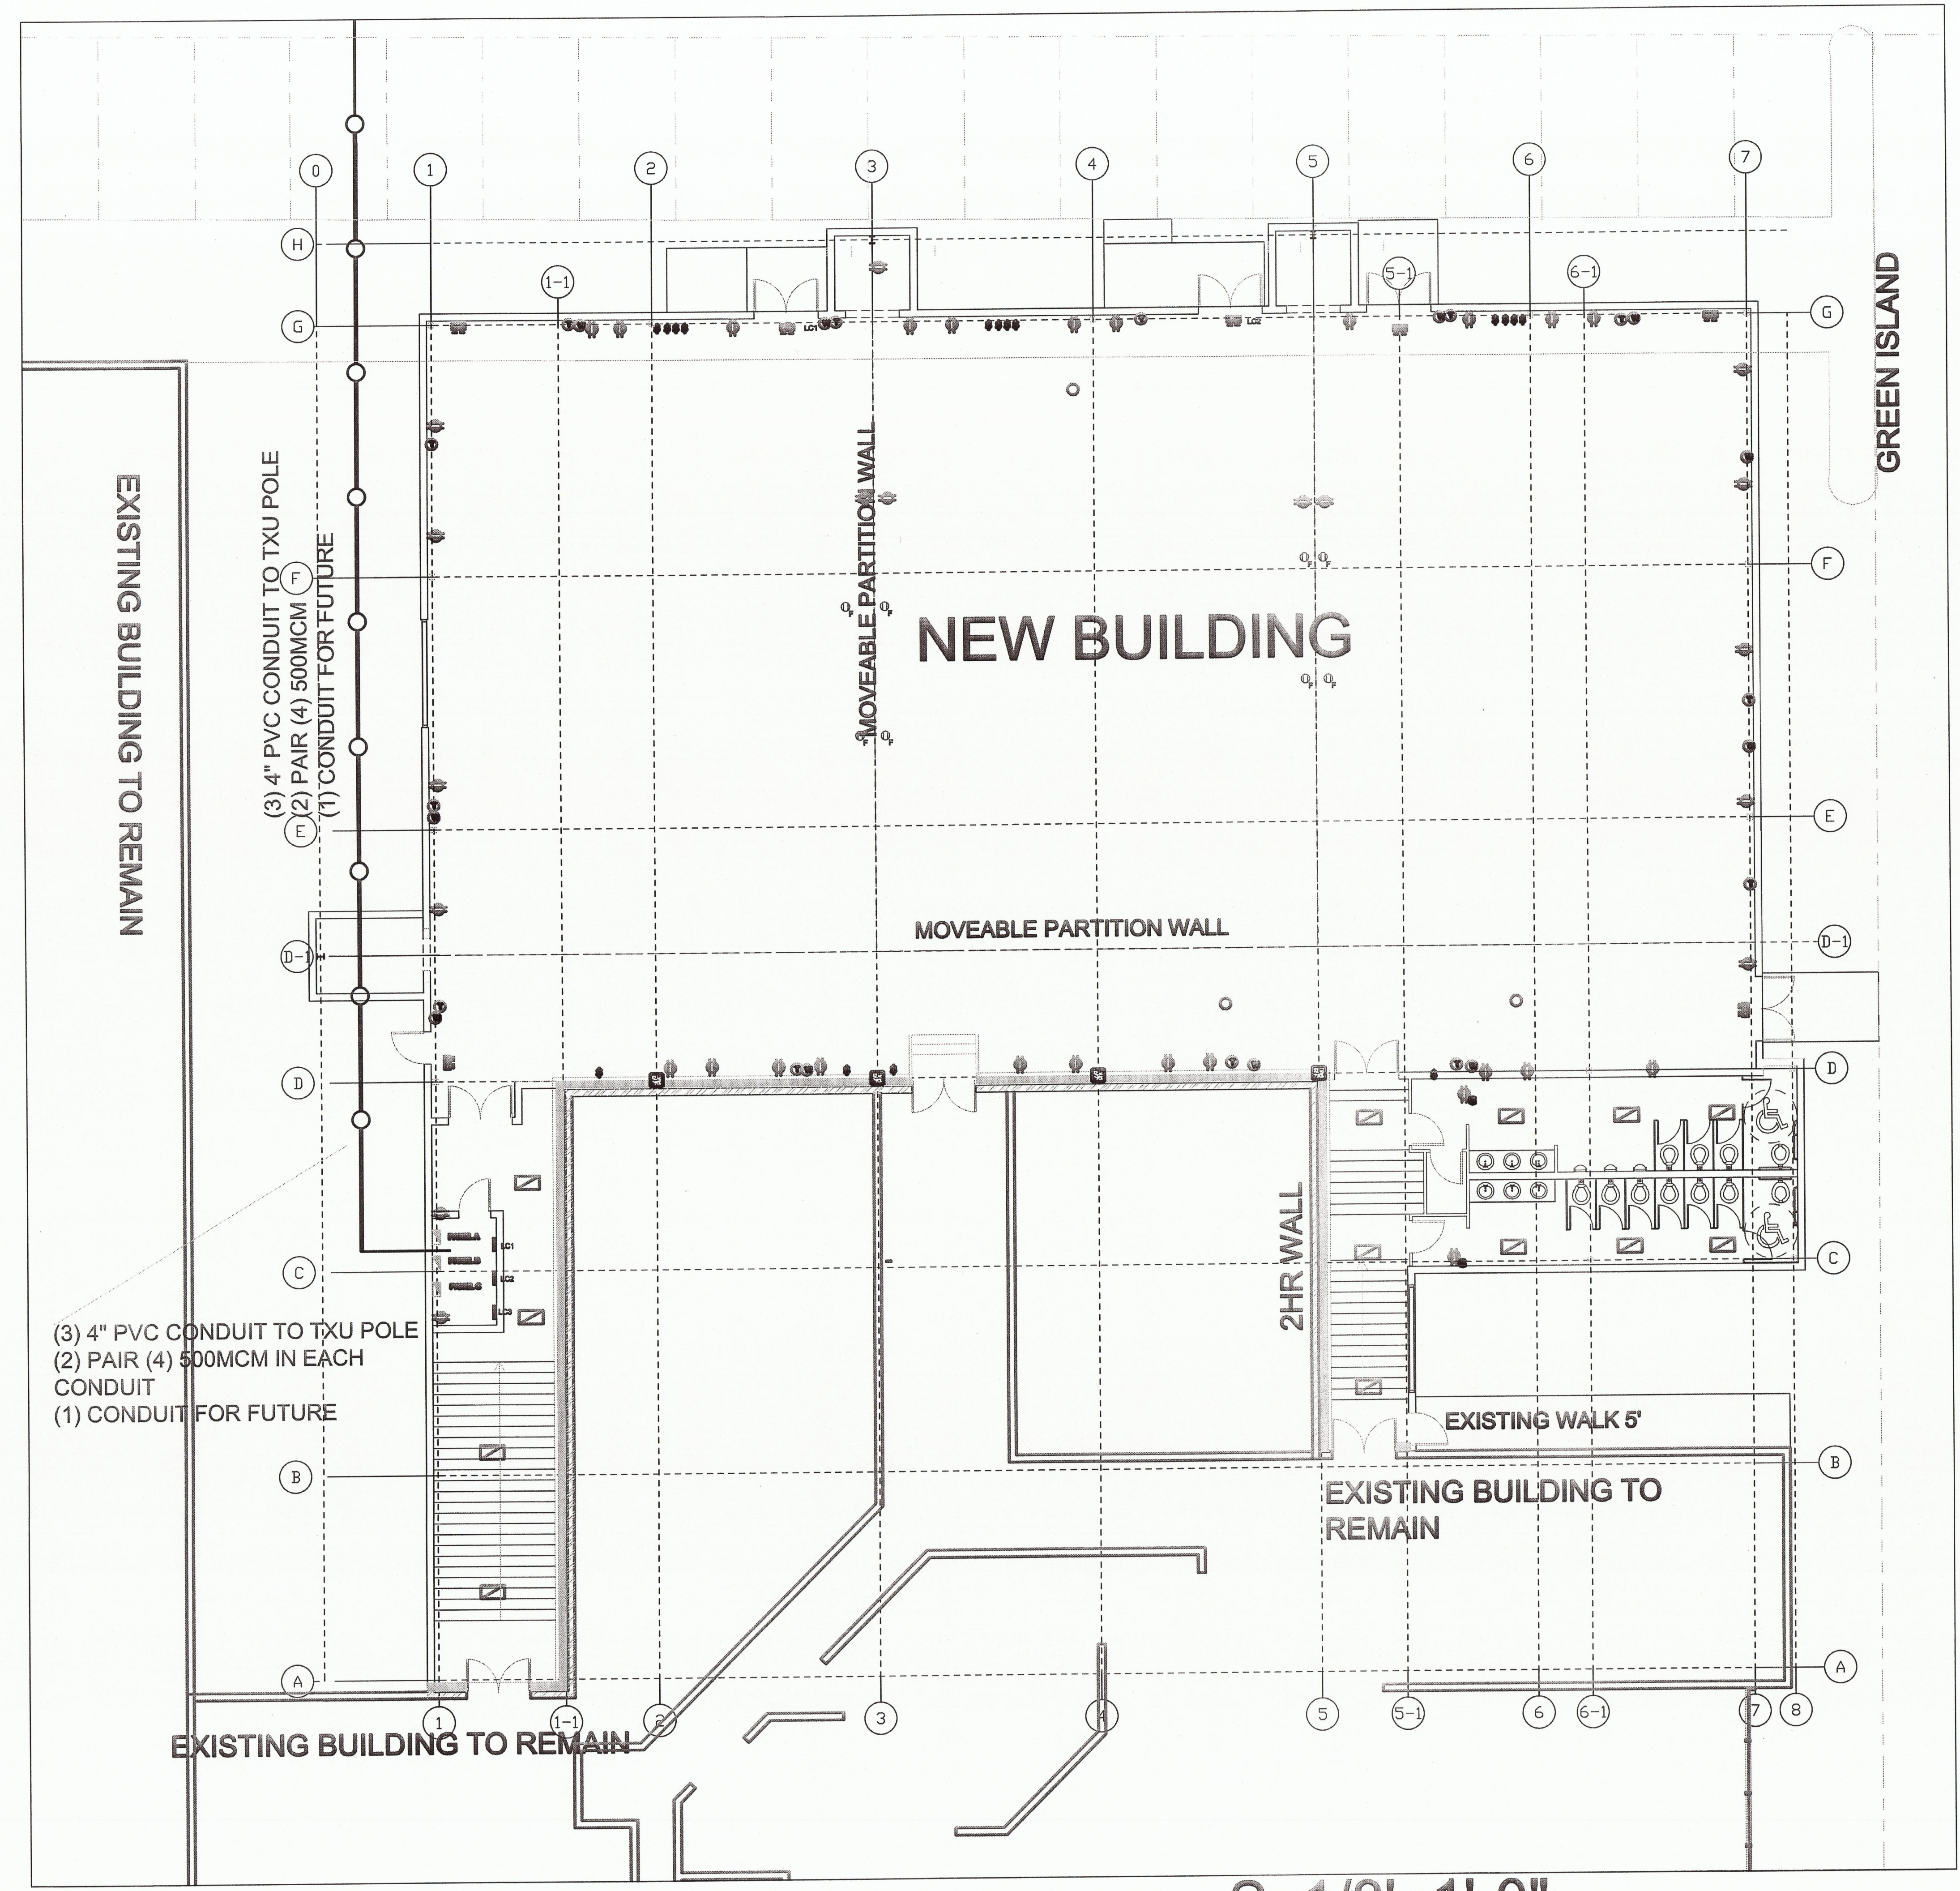

S: 1"=50'-0"

S: 1/8"=1'-0"

**CHAUCER'S  
DESIGN STUDIO**

949 SIMON DRIVE, PLANO, TX. 75025  
TEL: 972.849.6848 E-MAIL: chaucerdsgn@att.net

**CROWN PLAZA HOTEL**

14315 MIDWAY  
ADDISON, TEXAS 75001

REVISION: