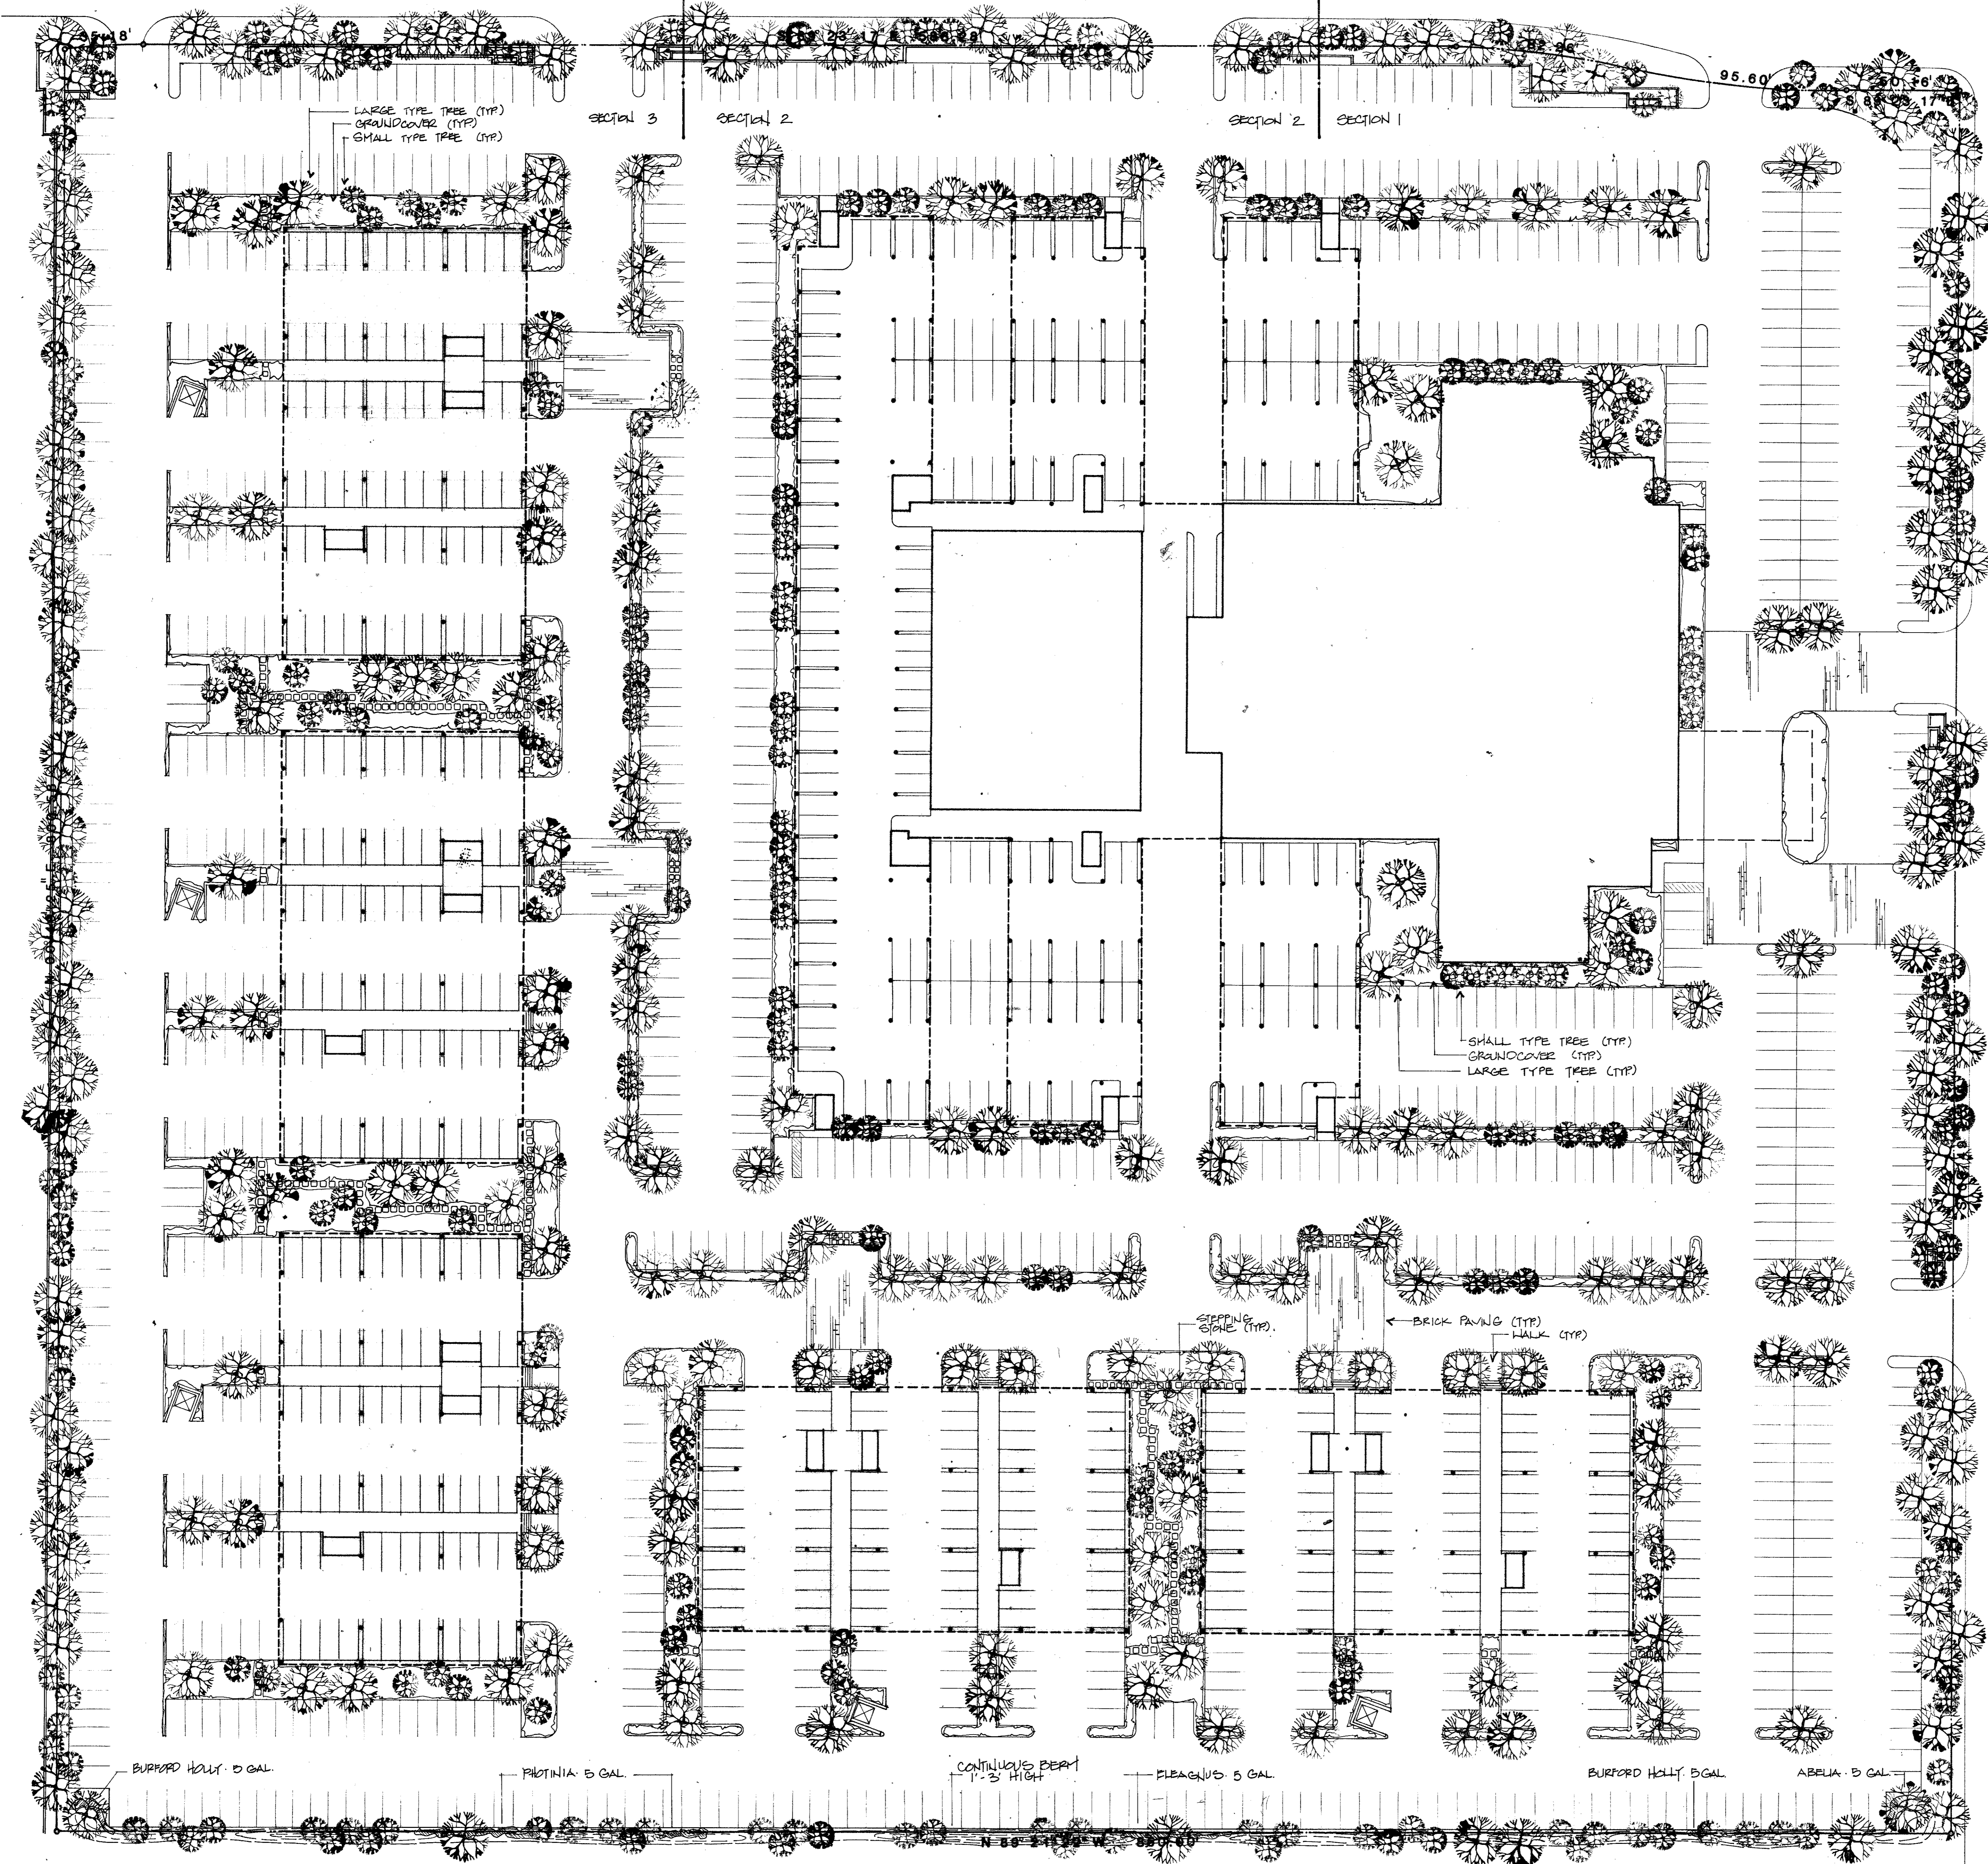

PROTON DRIVE

**TREE PLANTING**

SMALL TYPE TREES	7-10' HIGH
LARGE TYPE TREES	
30%	3" CAL. - 15' HIGH (3)
40%	4" CAL. - 18' HIGH (3)
30%	6" CAL. - 21' HIGH (3)

**SITE PLAN**

SCALE: 1" = 30' - 0"

ALL LANDSCAPED AREAS TO BE IRRIGATED.

MIDWAY ROAD