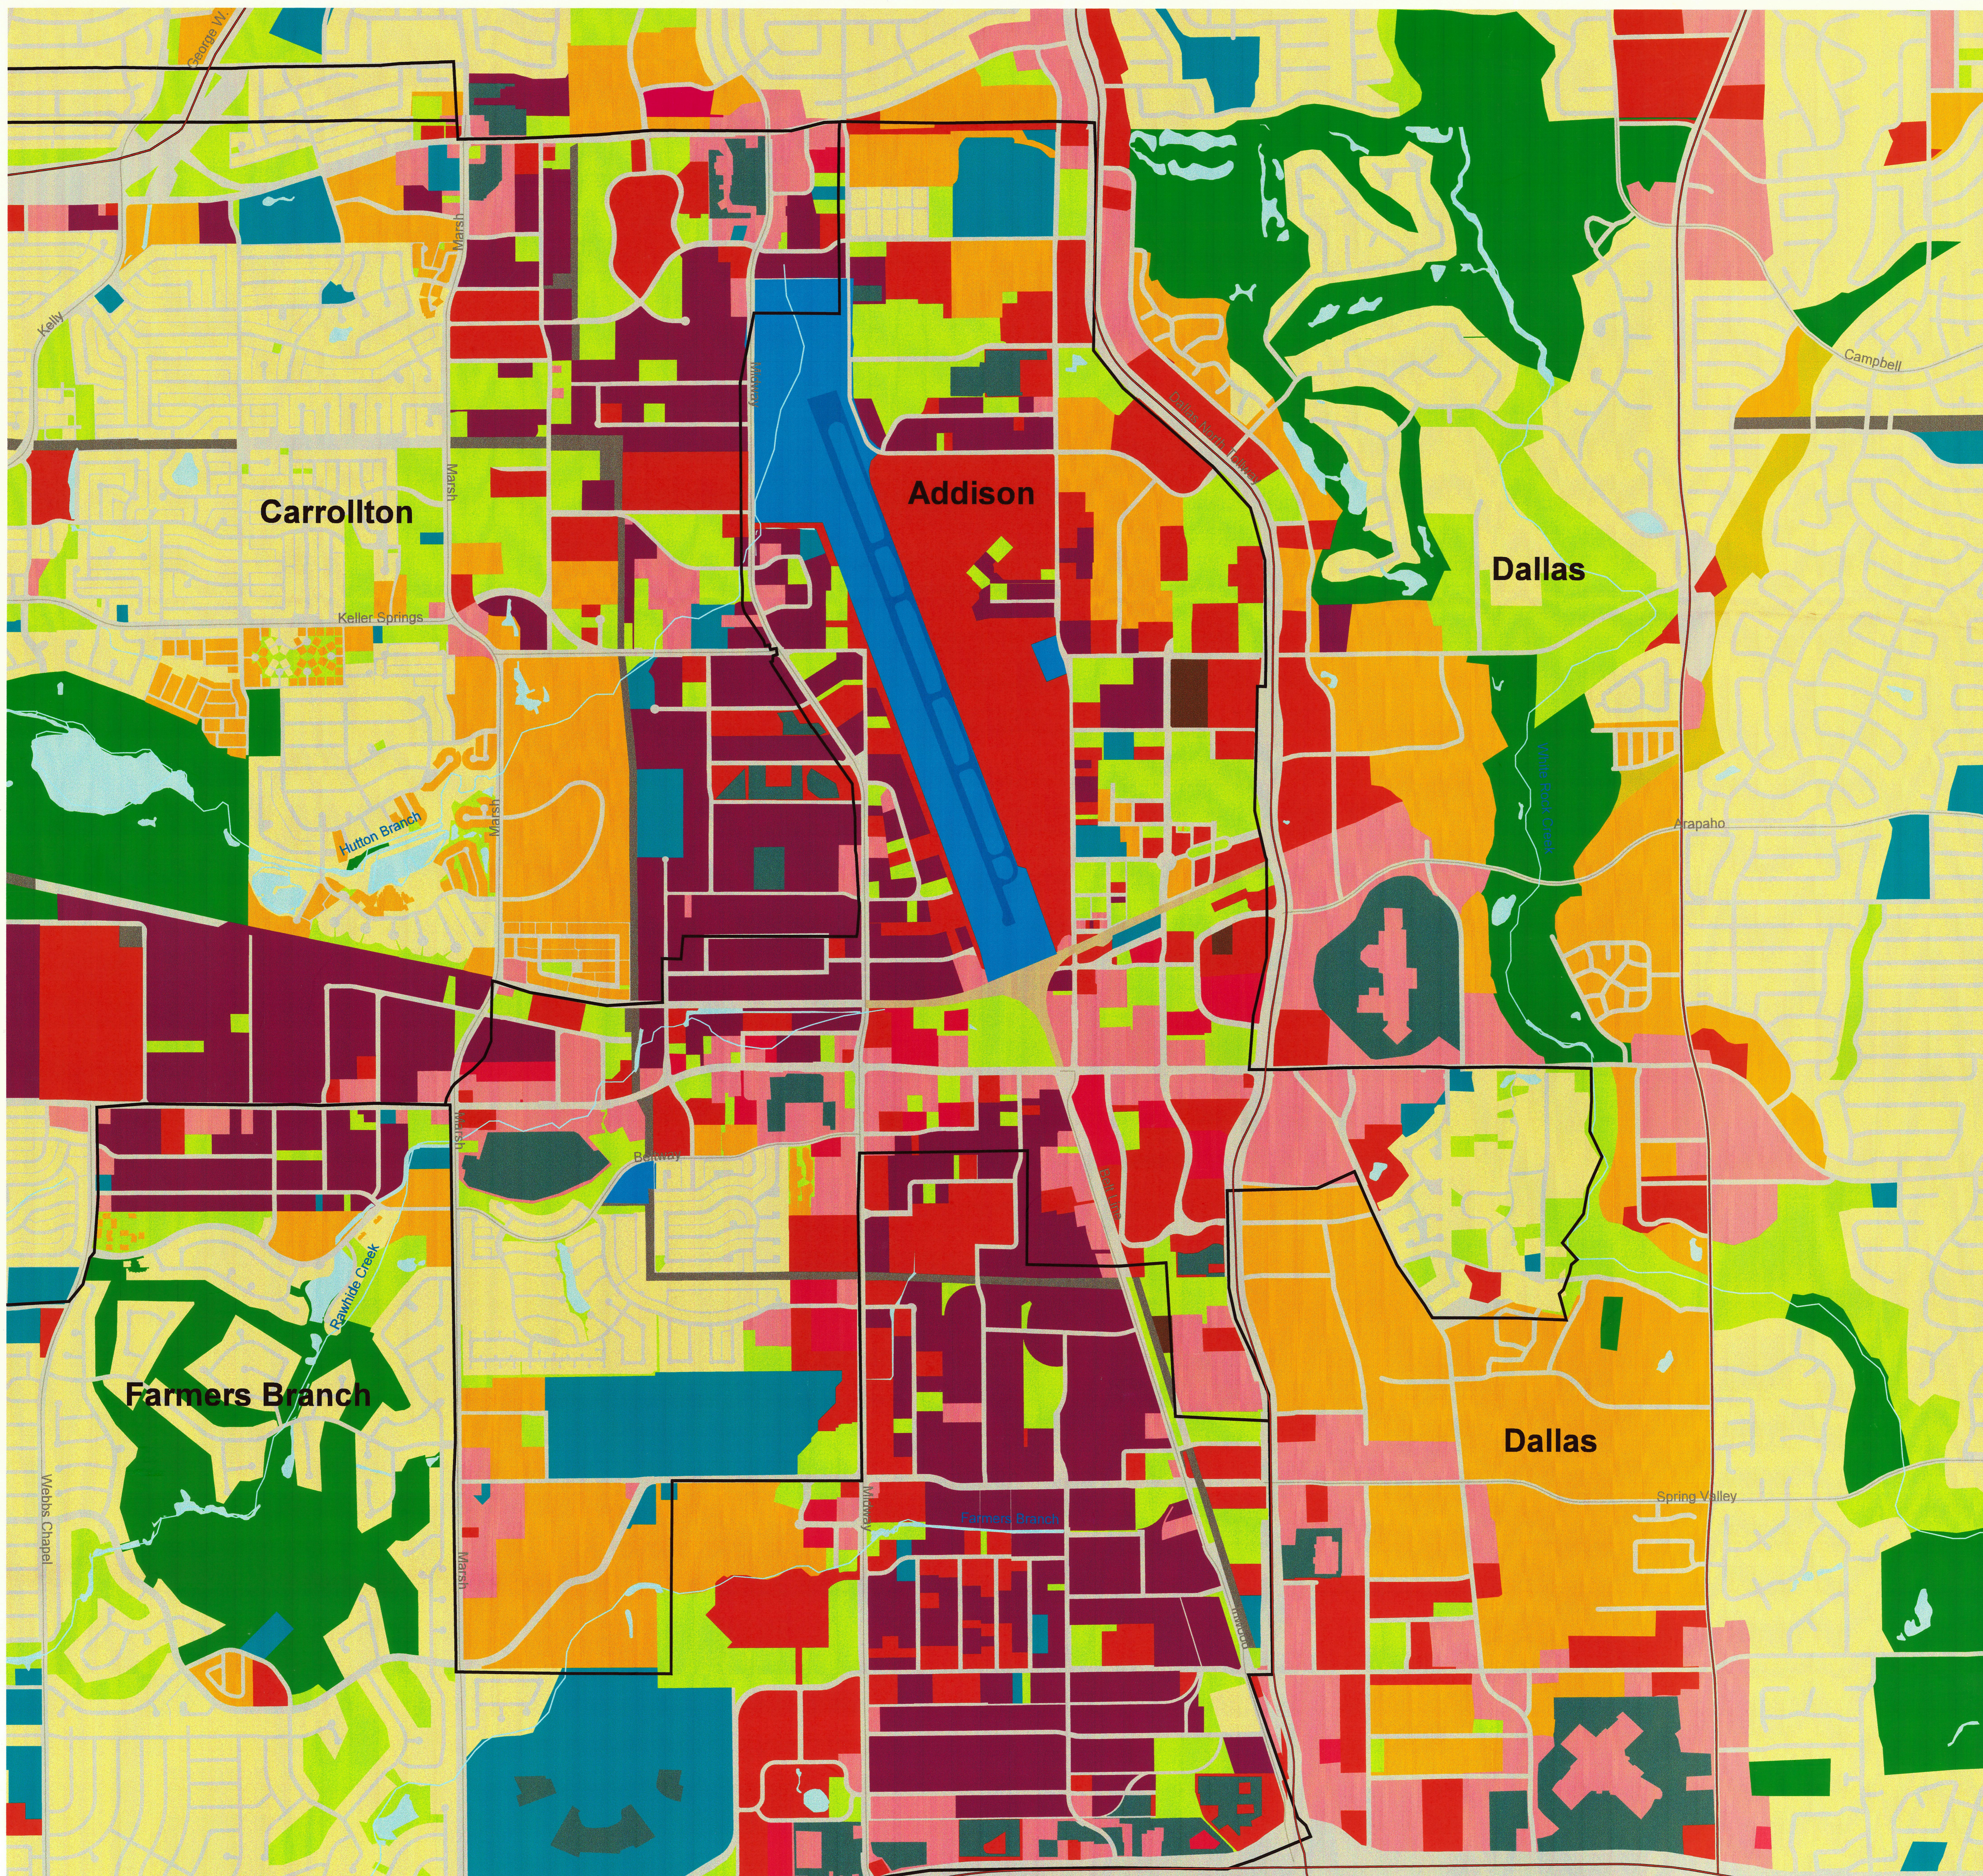

Addison Land Use

NCTCOG 2000 Census - Water Study