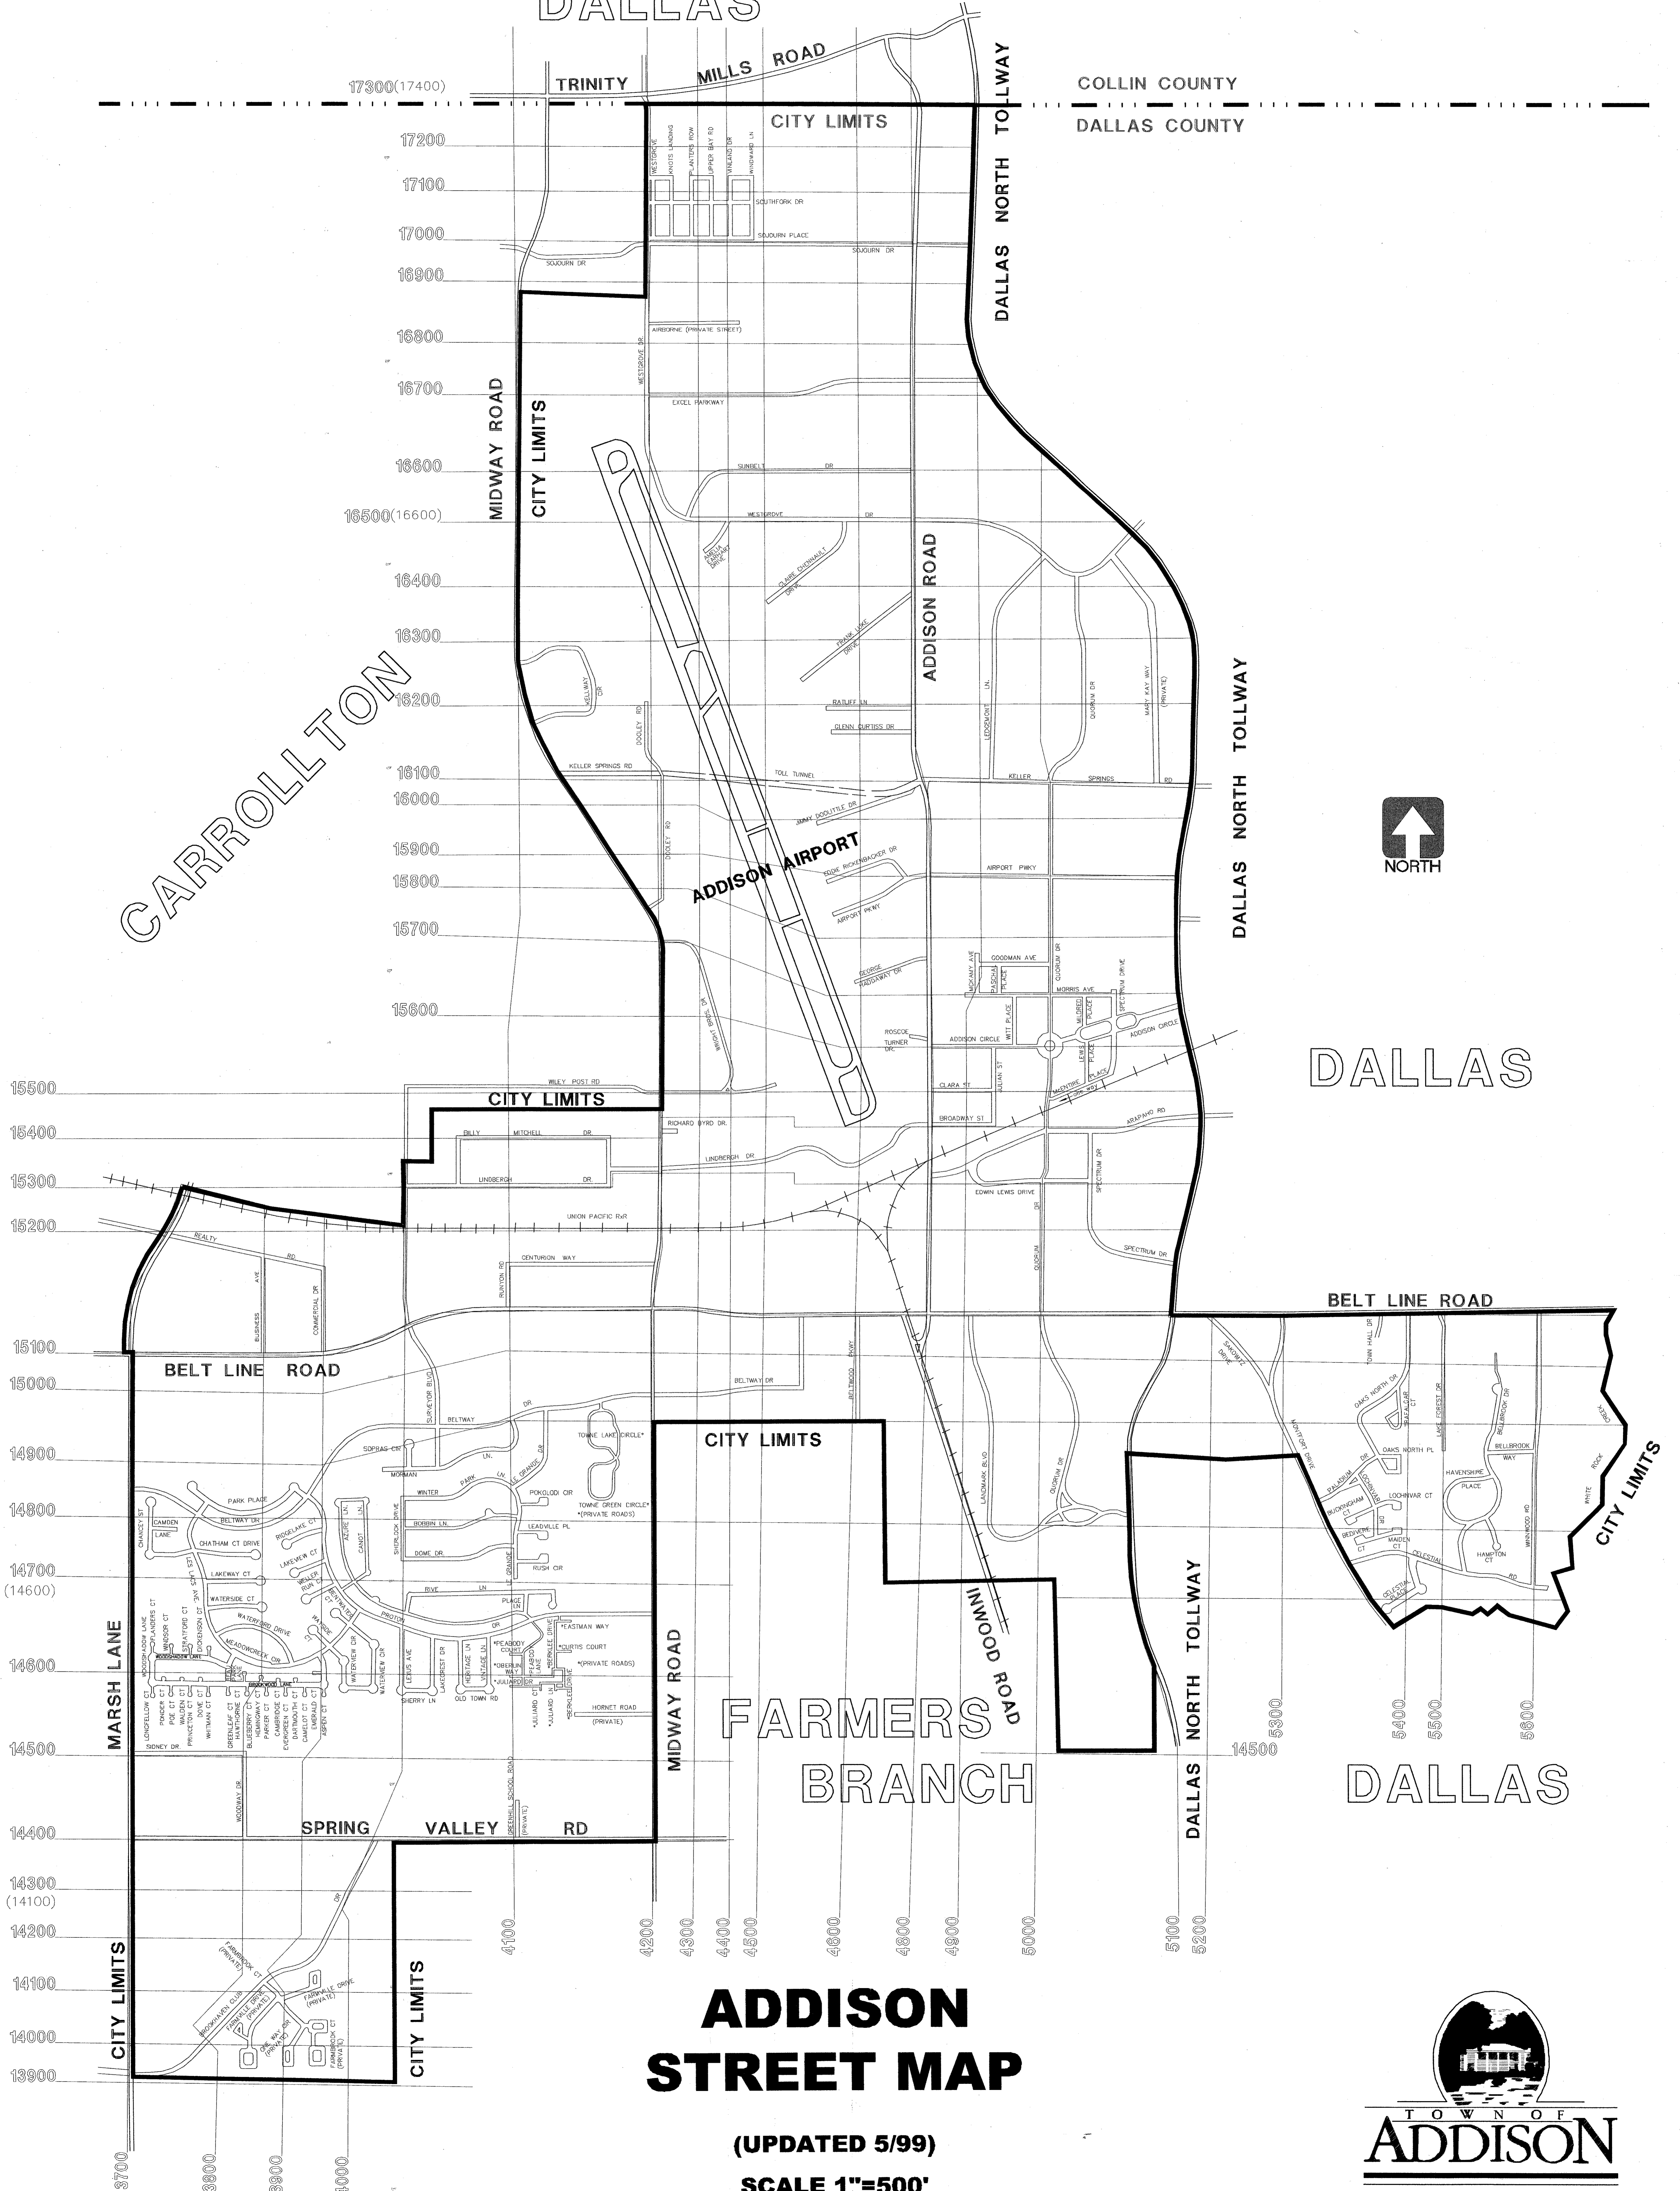

from street map

DALLAS

CARROLLTON

DALLAS

BELT LINE ROAD

FARMERS BRANCH

DALLAS

ADDISON STREET MAP

(UPDATED 12/2000)

SCALE 1"=500'

51-114

822-15

street map

DALLAS

ADDISON STREET MAP

(UPDATED 5/99)