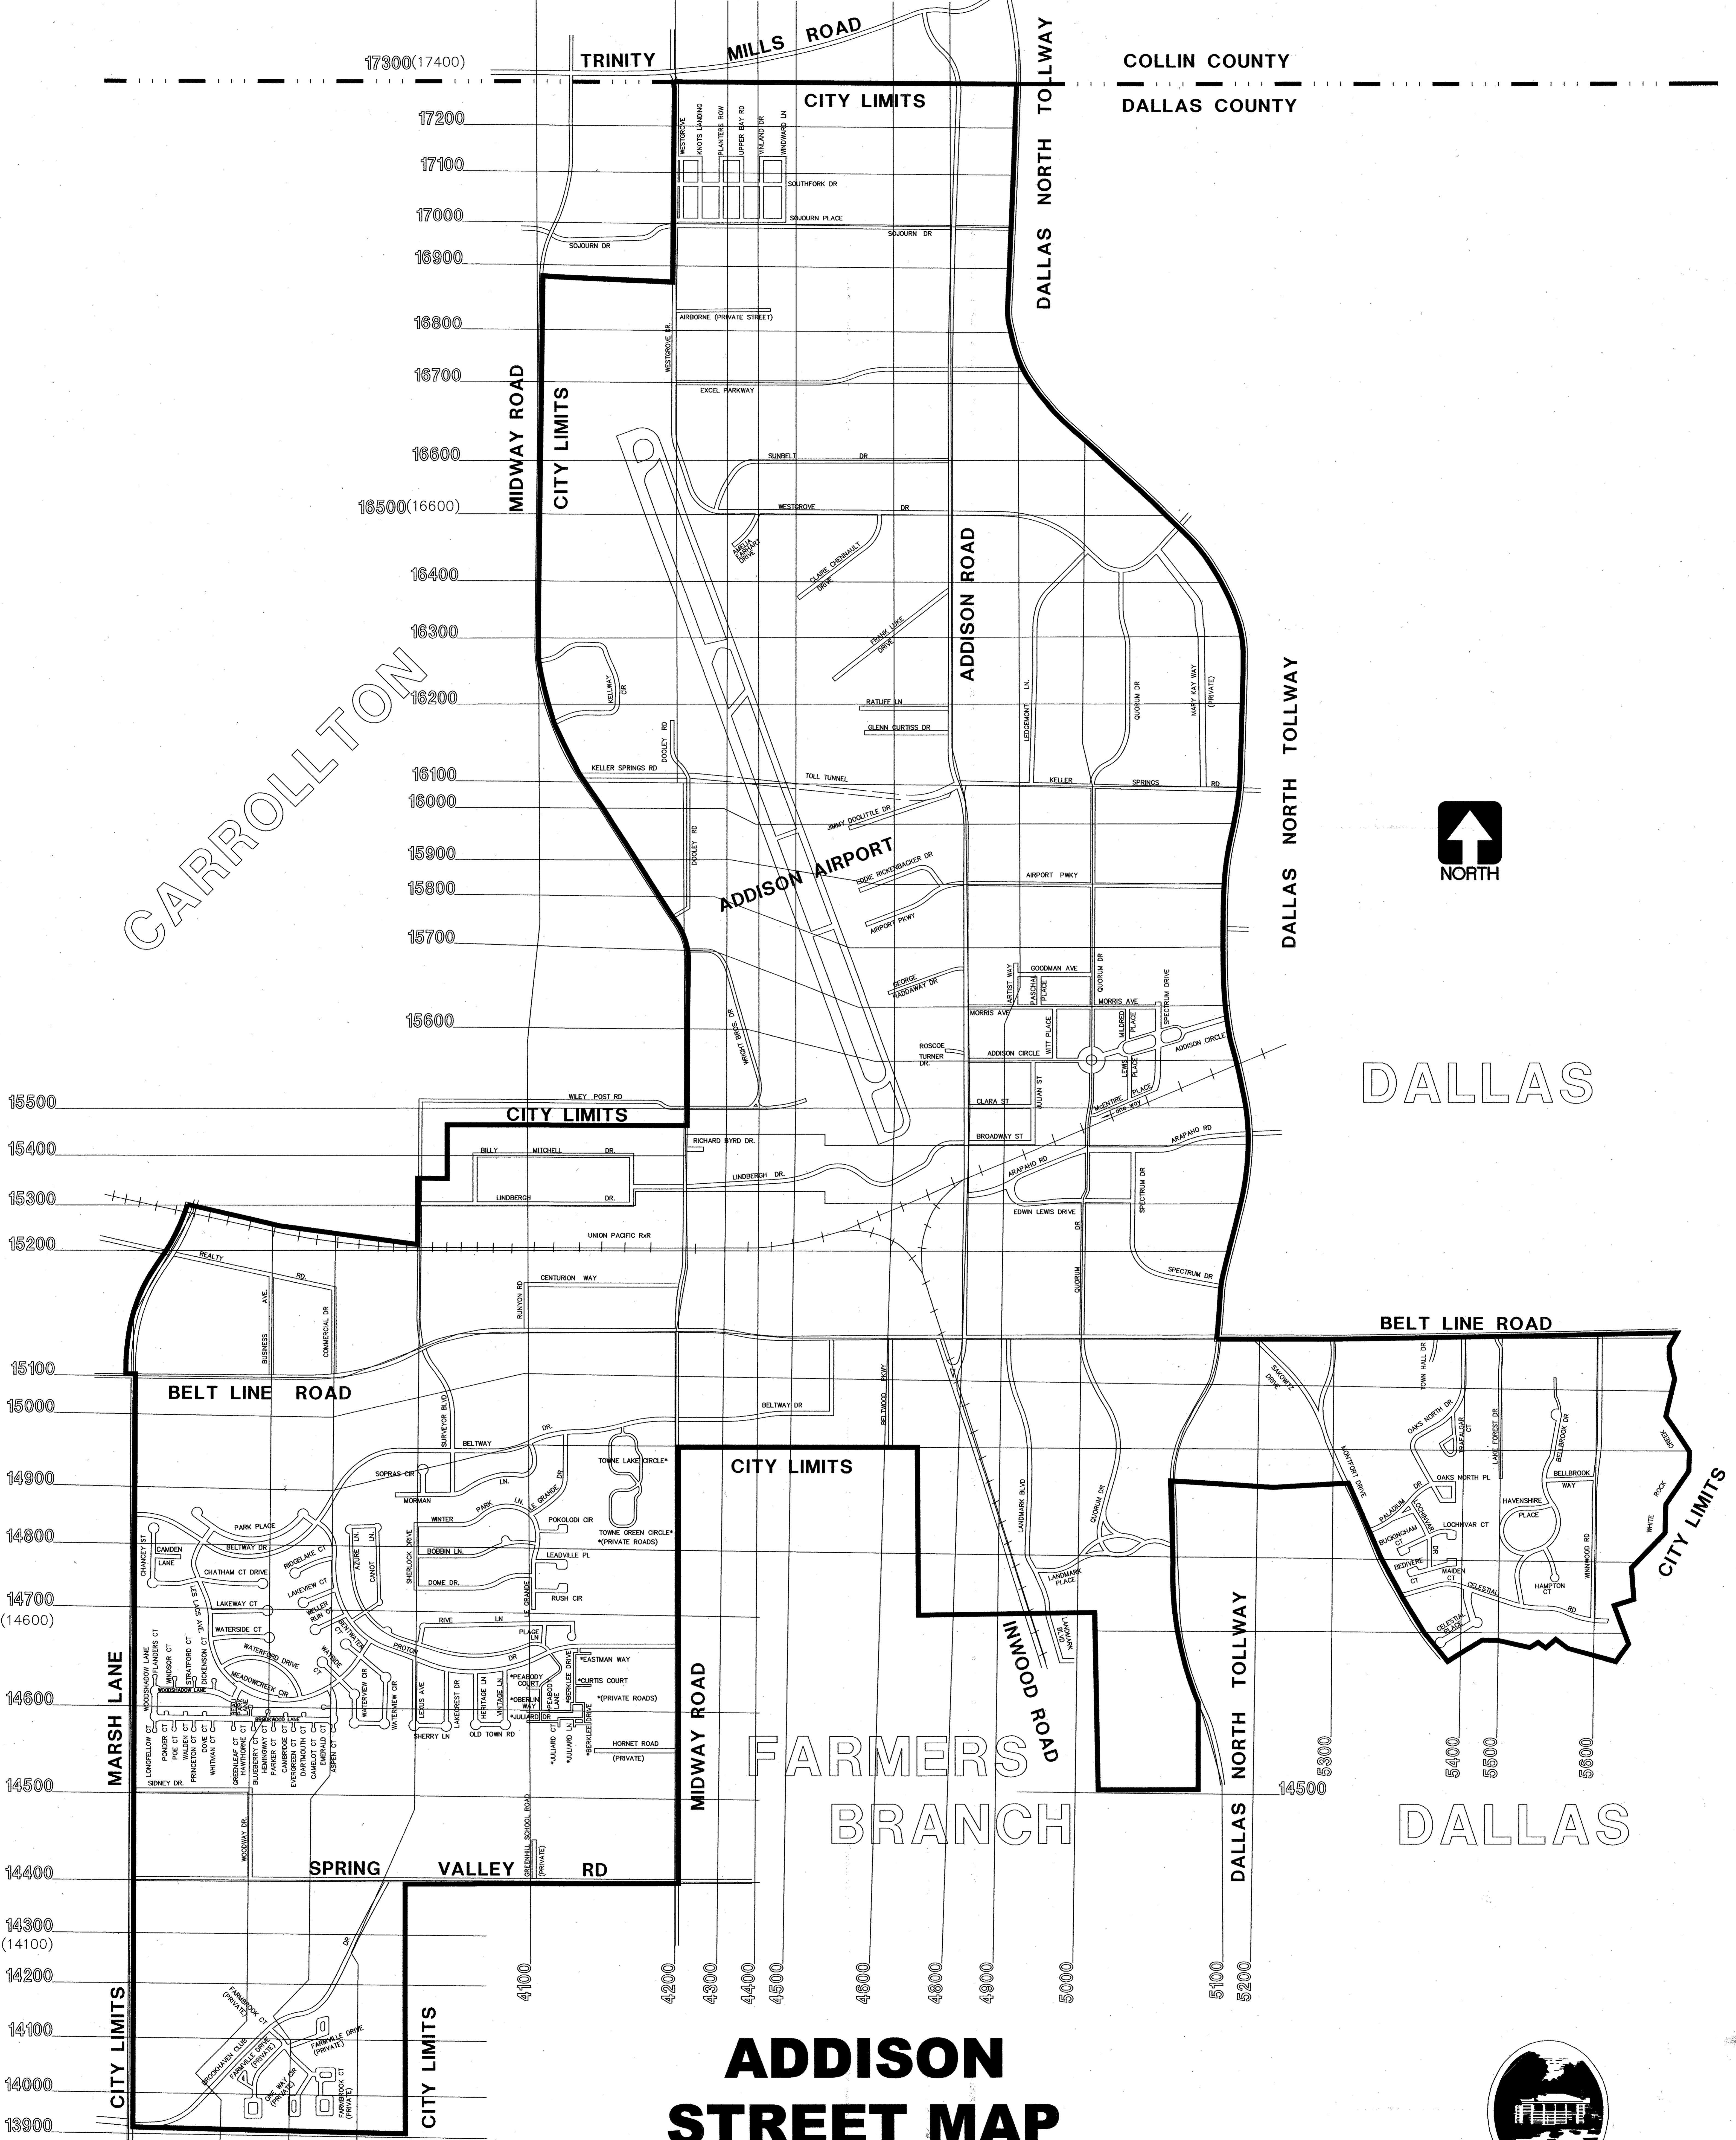

from street map

DALLAS

CARROLLTON

DALLAS

BELT LINE ROAD

FARMERS BRANCH

DALLAS

ADDISON STREET MAP

(UPDATED 12/2000)

SCALE 1"=500'

51-114

822-15

street map

DALLAS

ADDISON STREET MAP

(UPDATED 5/99)

SCALE 1"=500'