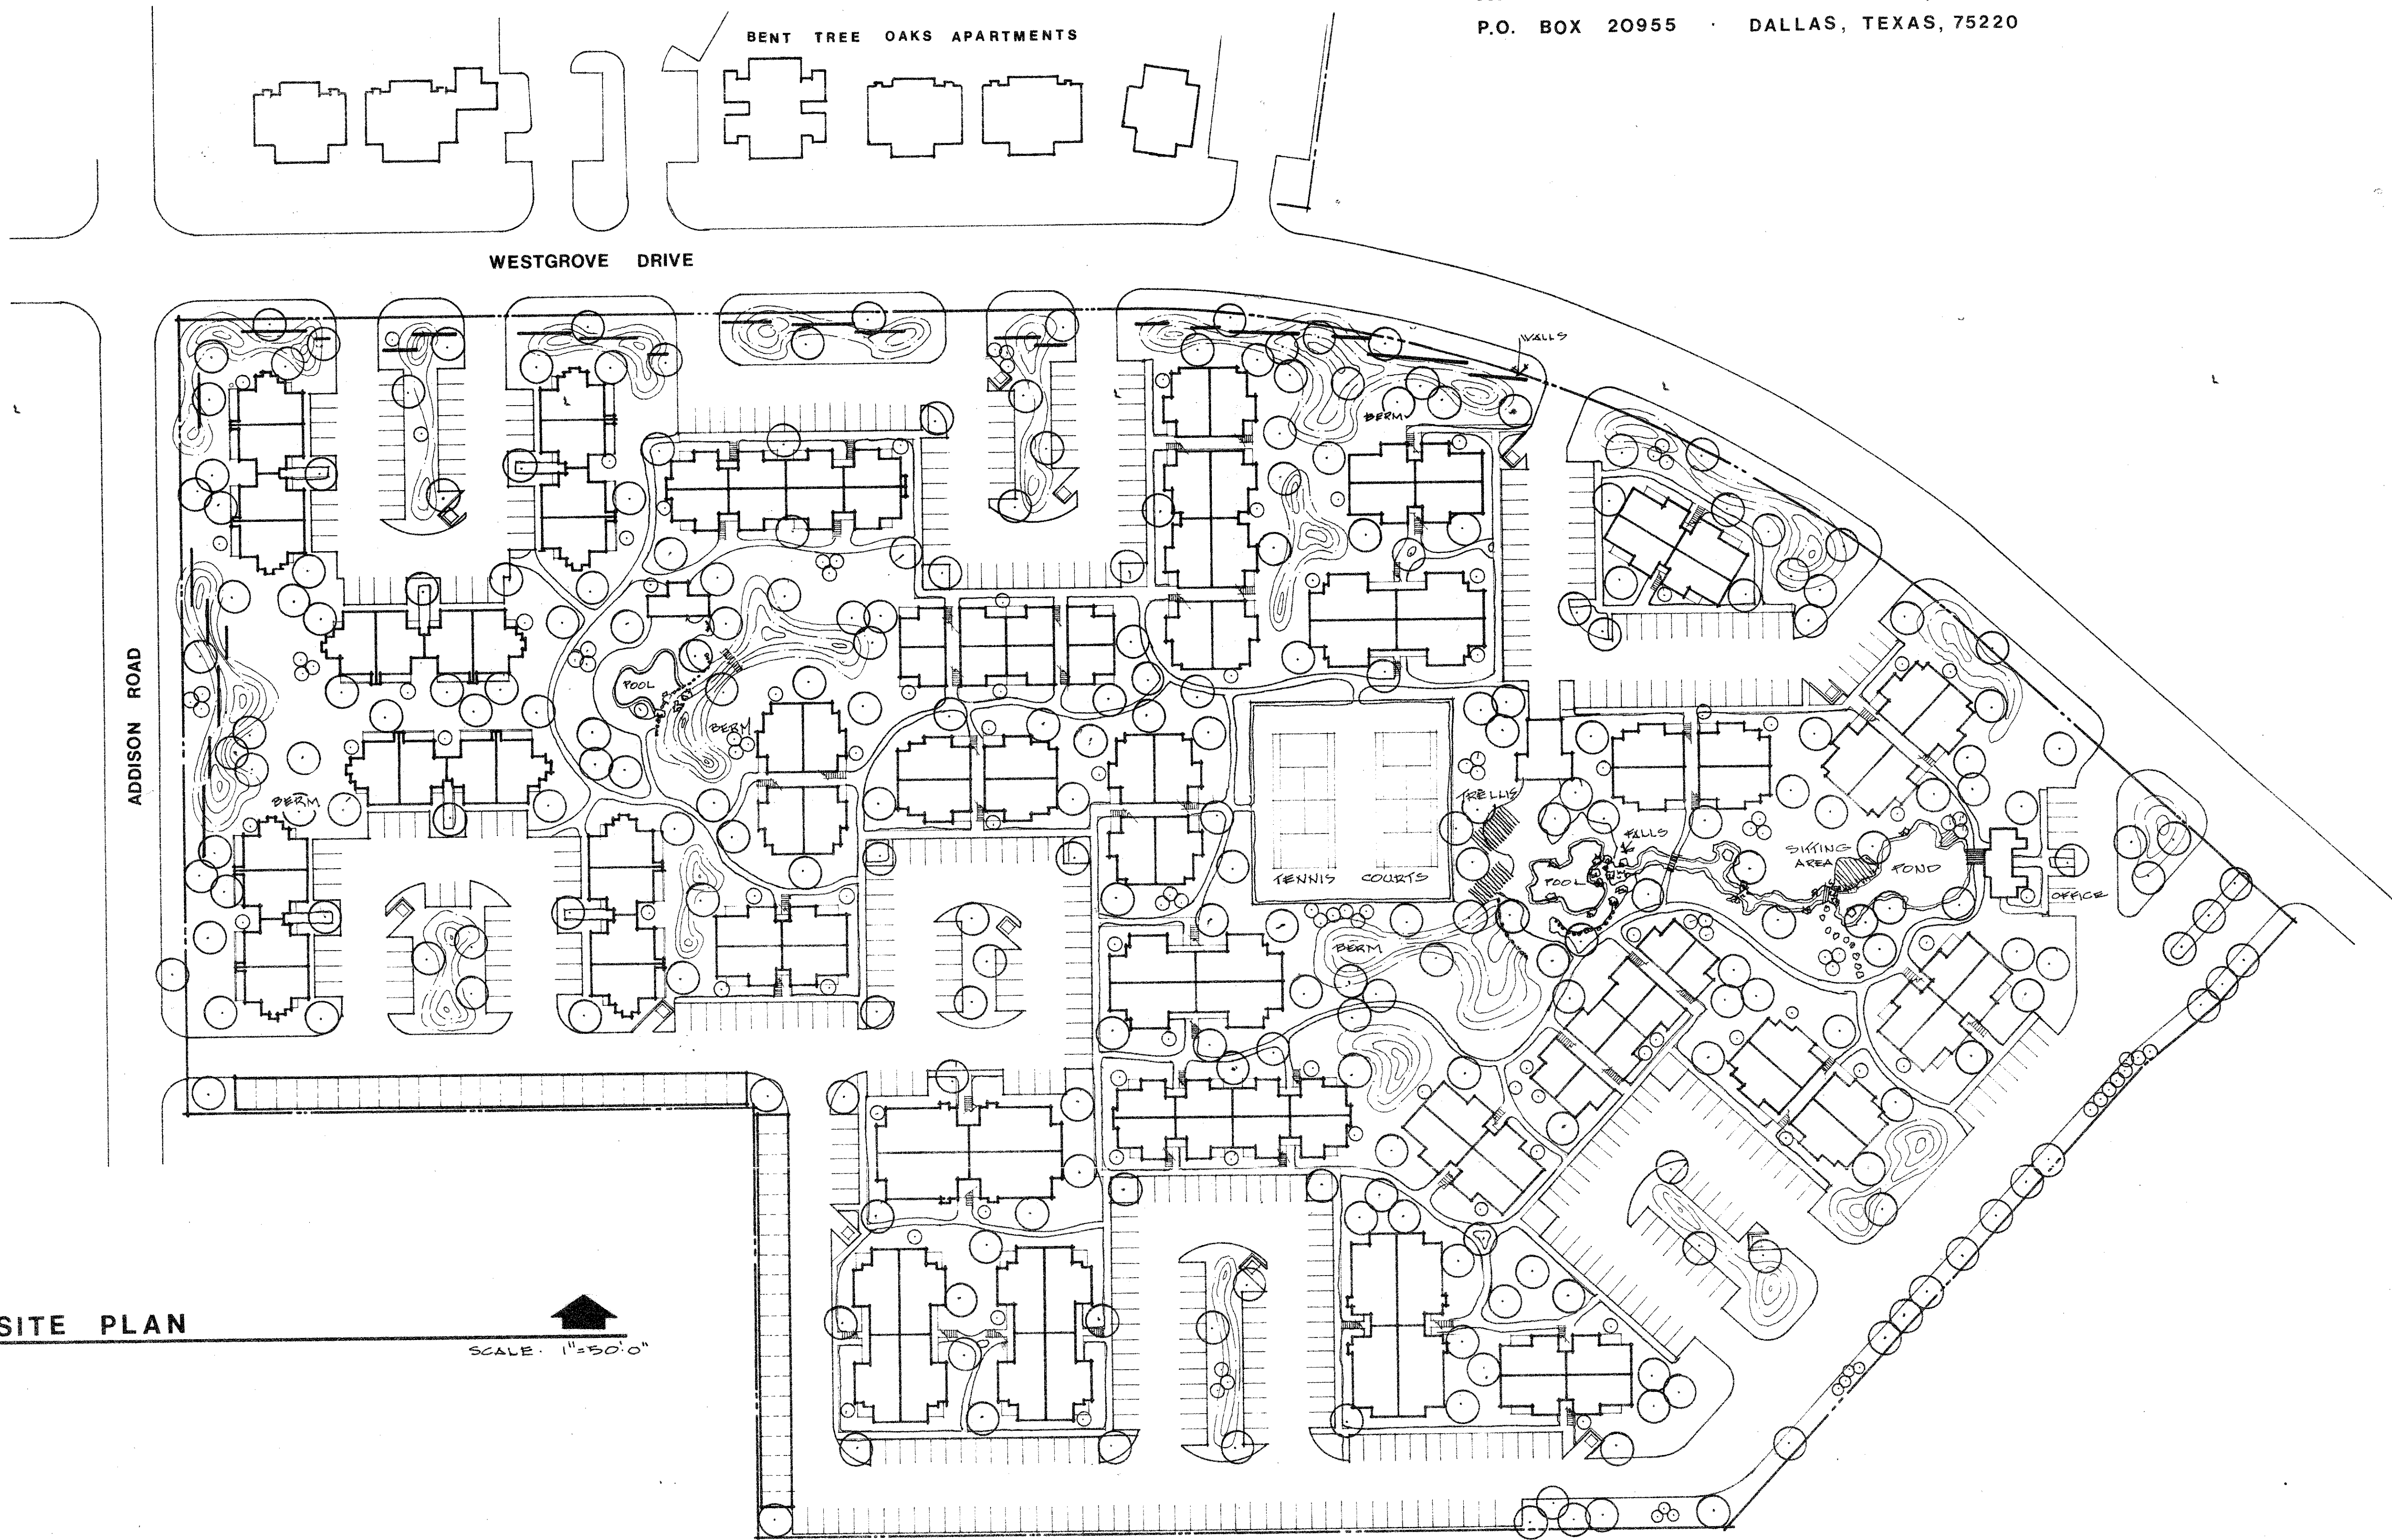

R.S.F. DEVELOPMENT CO., INC.
P.O. BOX 20955 DALLAS, TEXAS, 75220

SITE PLAN

SCALE: 1"=50'0"

BENT TREE BROOK APARTMENTS

DALLAS TEXAS

G·R·H
GEORGE F. HUNT & A
LANDSCAPE ARCHITECTS

341 BIRCHWOOD DRIVE
GARLAND, TEXAS
75043 · 214-270-4675