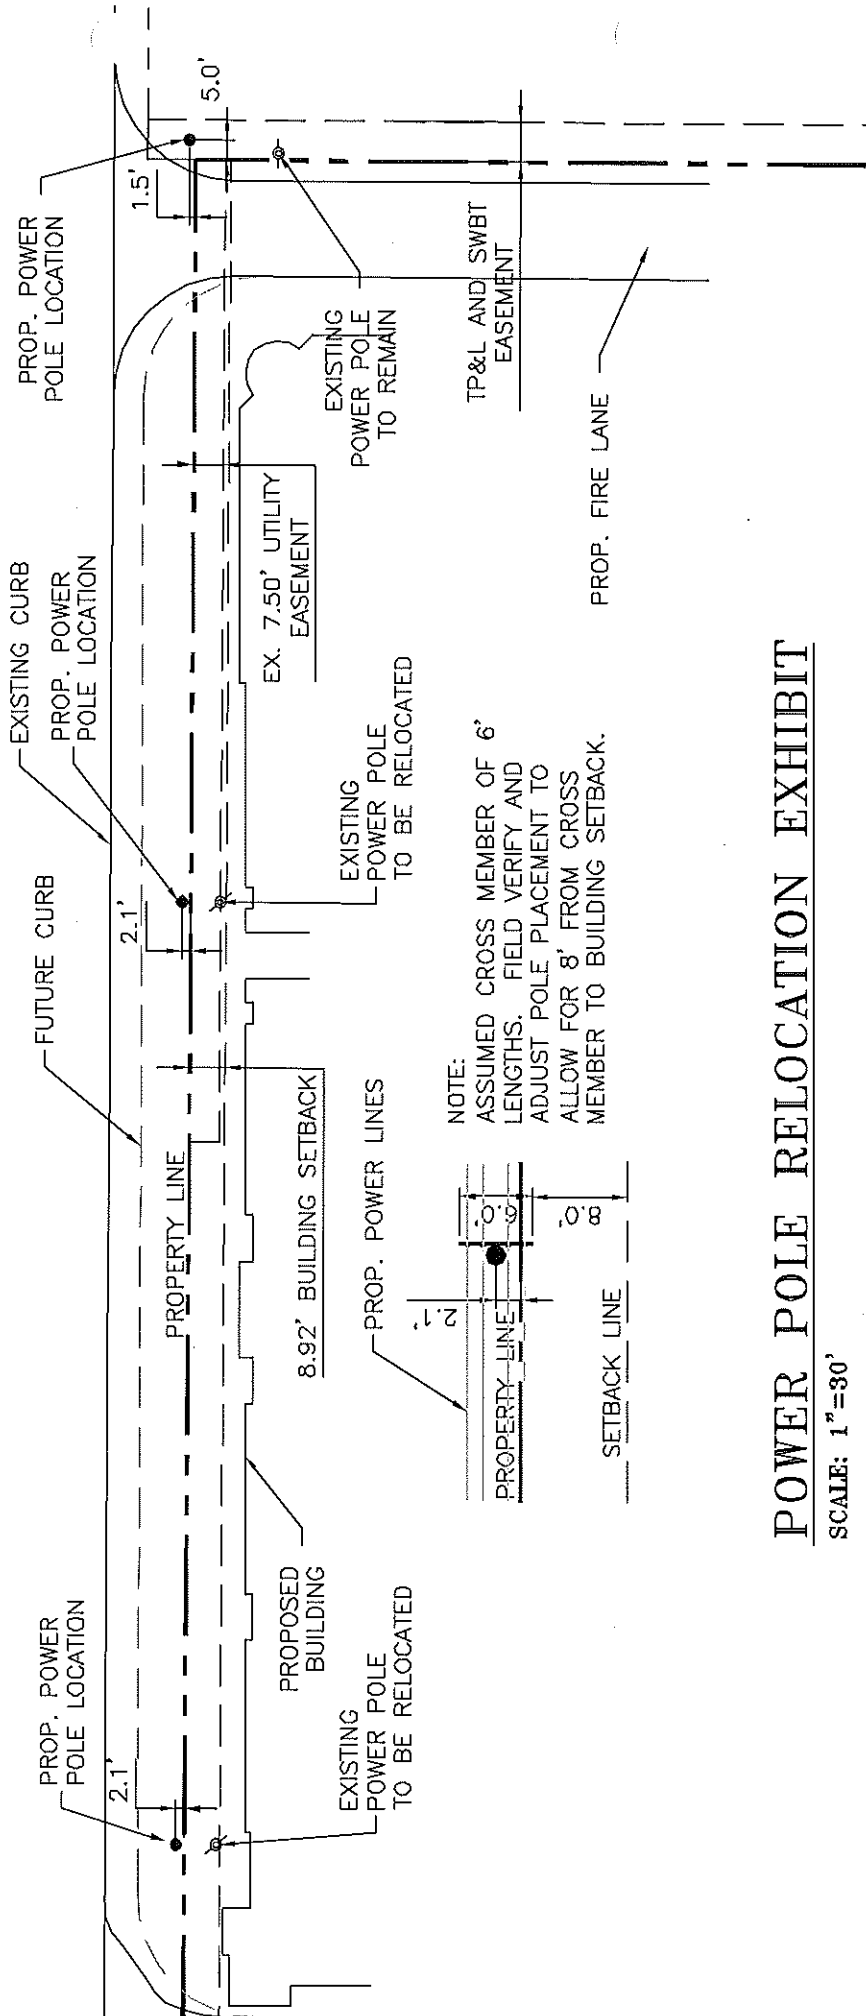

KELLER SPRINGS ROAD

POWER POLE RELOCATION EXHIBIT

SCALE: 1"=30'

2006-01